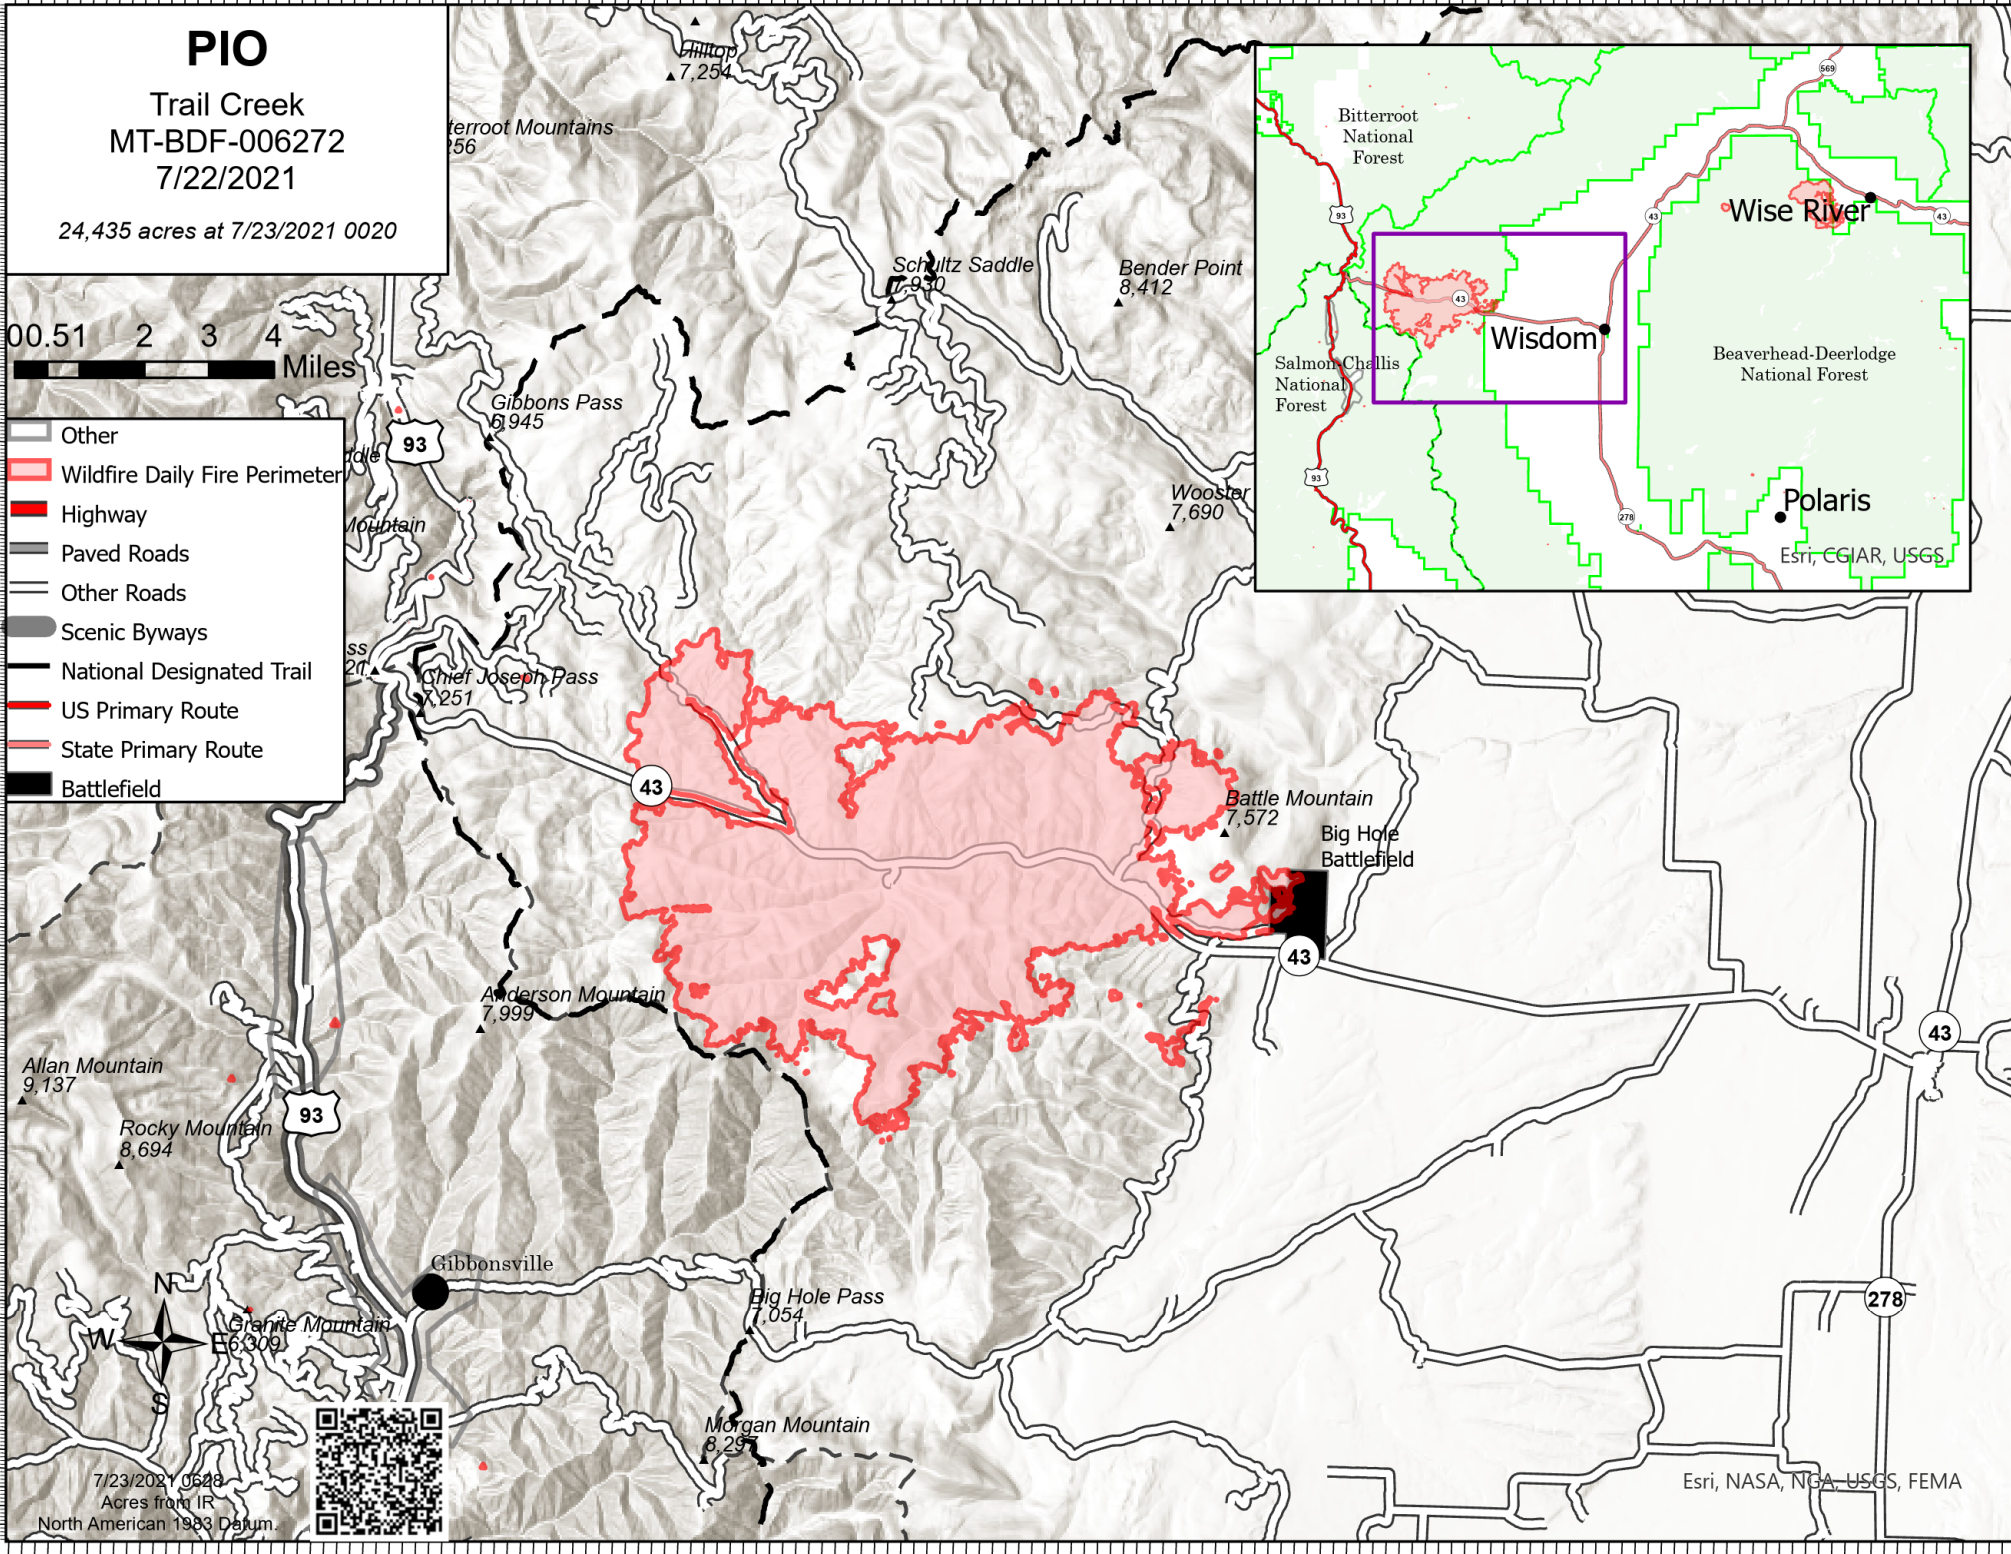

PIO

Trail Creek
MT-BDF-006272
7/22/2021

24,435 acres at 7/23/2021 0020

- Other
- Wildfire Daily Fire Perimeter
- Highway
- Paved Roads
- Other Roads
- Scenic Byways
- National Designated Trail
- US Primary Route
- State Primary Route
- Battlefield

7/23/2021 0020
Acres from IR
North American 1983 Datum

Esri, NASA, NGA, USGS, FEMA