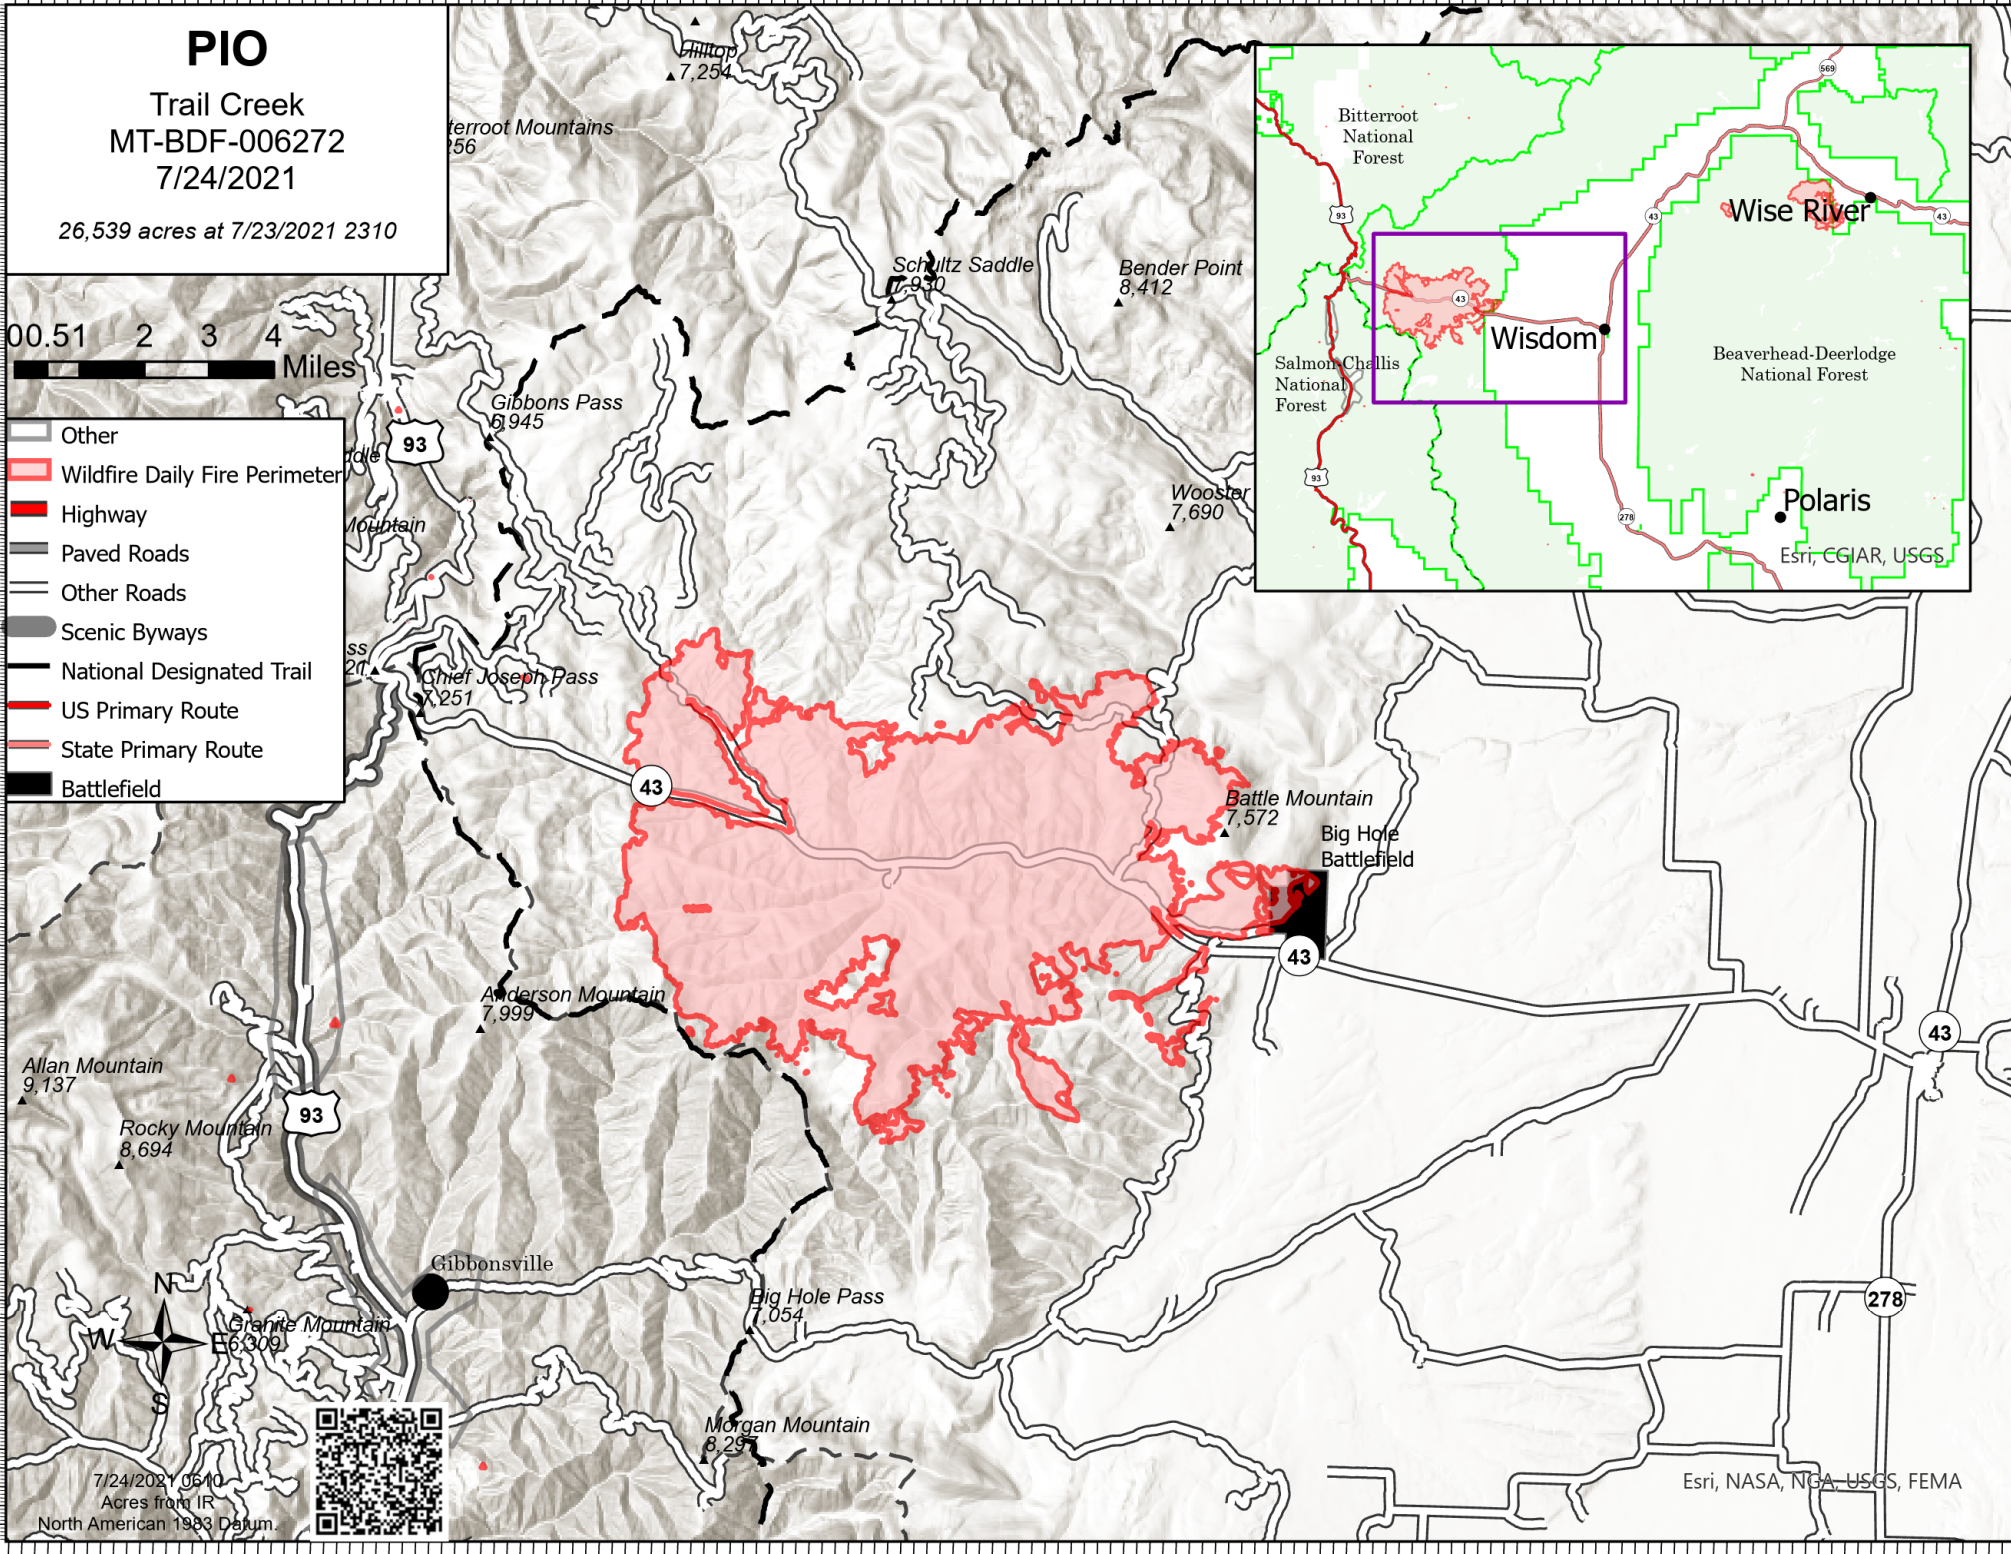

PIO

Trail Creek
MT-BDF-006272
7/24/2021

26,539 acres at 7/23/2021 2310

- Other
- Wildfire Daily Fire Perimeter
- Highway
- Paved Roads
- Other Roads
- Scenic Byways
- National Designated Trail
- US Primary Route
- State Primary Route
- Battlefield

7/24/2021 0510
Acres from IR
North American 1983 Datum