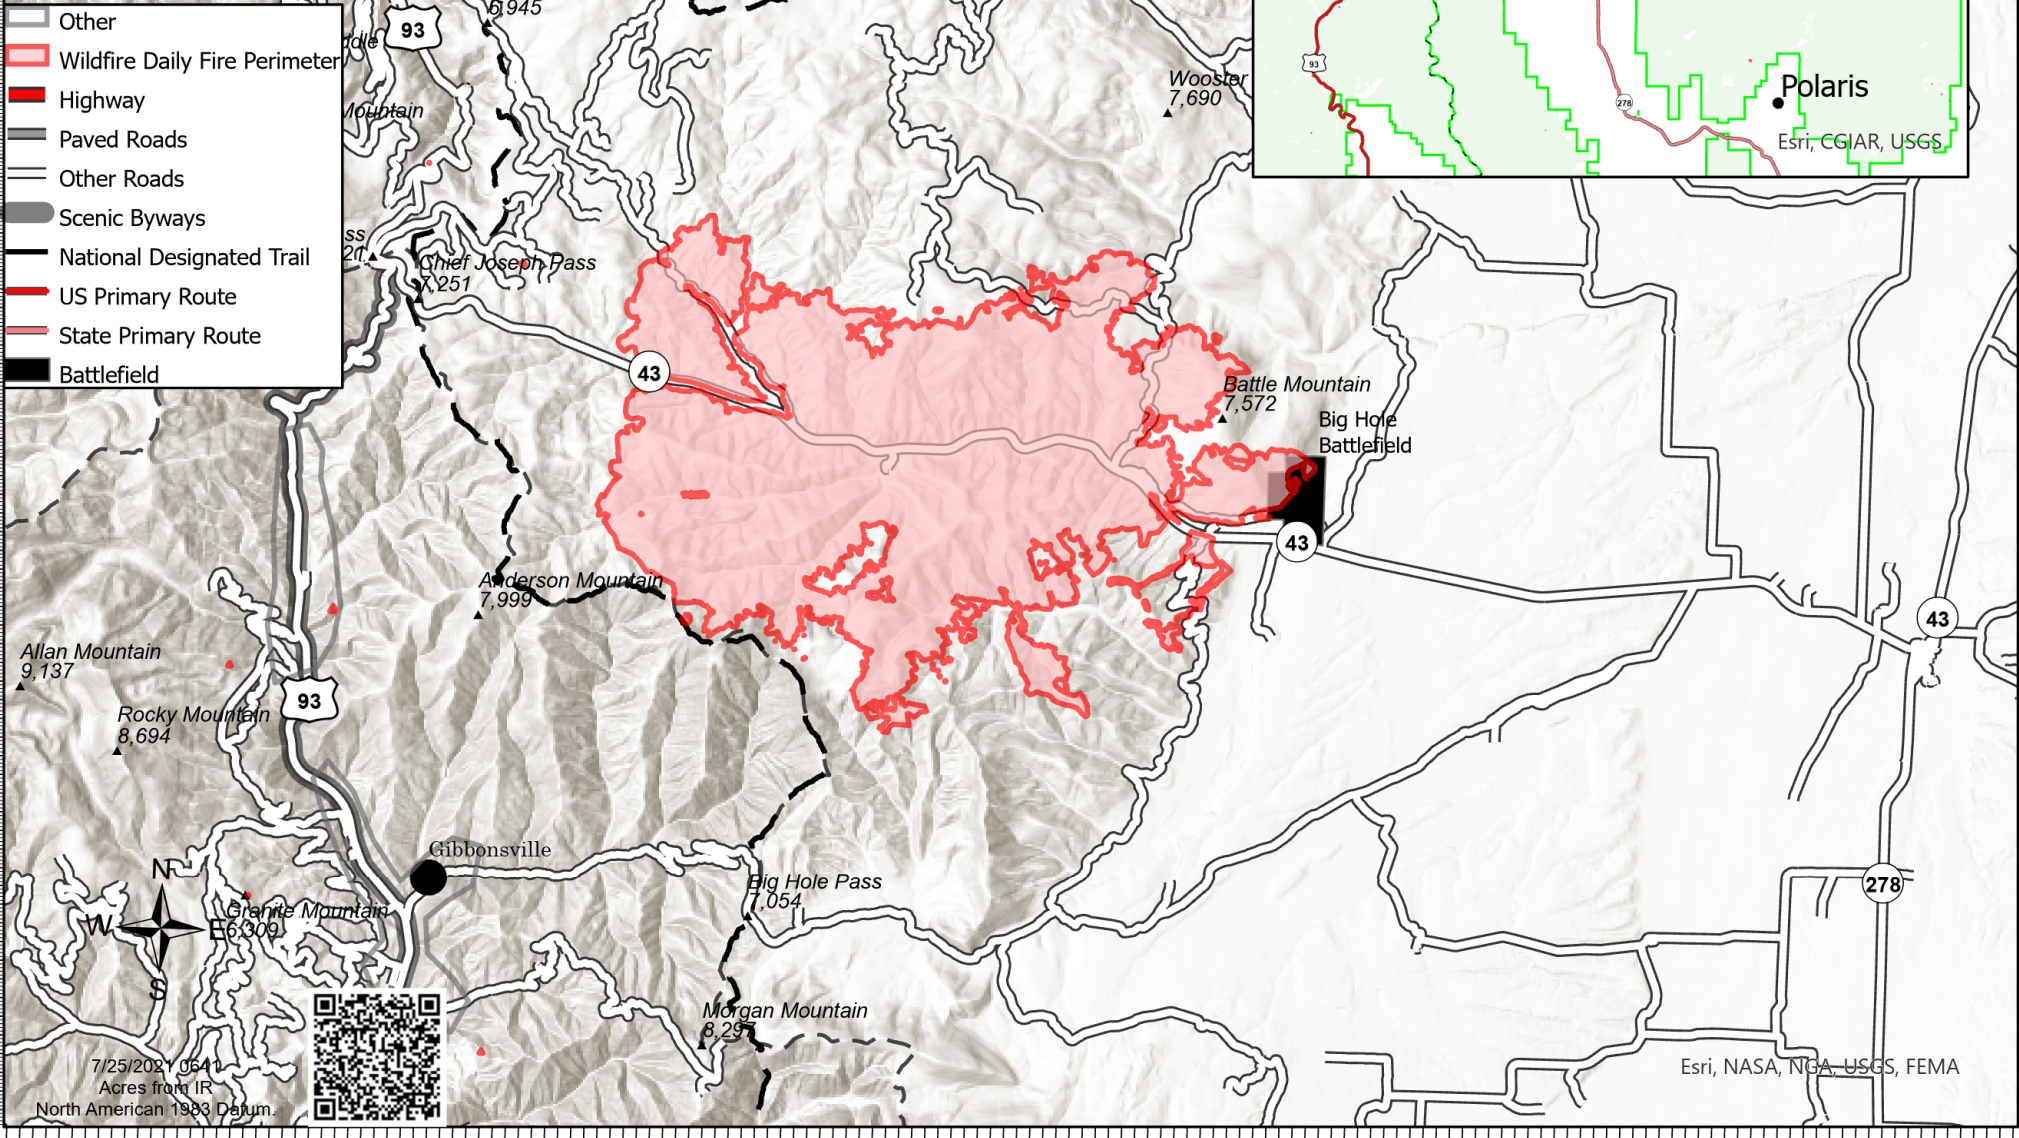

# Trail Creek MT-BDF-006272

27,797 acres at 7/24/2021 2200

- Other
- Wildfire Daily Fire Perimeter
- Highway
- Paved Roads
- Other Roads
- Scenic Byways
- National Designated Trail
- US Primary Route
- State Primary Route
- Battlefield

7/25/2021 0541  
Acres from IR  
North American 1983 Datum.

Esri, NASA, NGA, USGS, FEMA