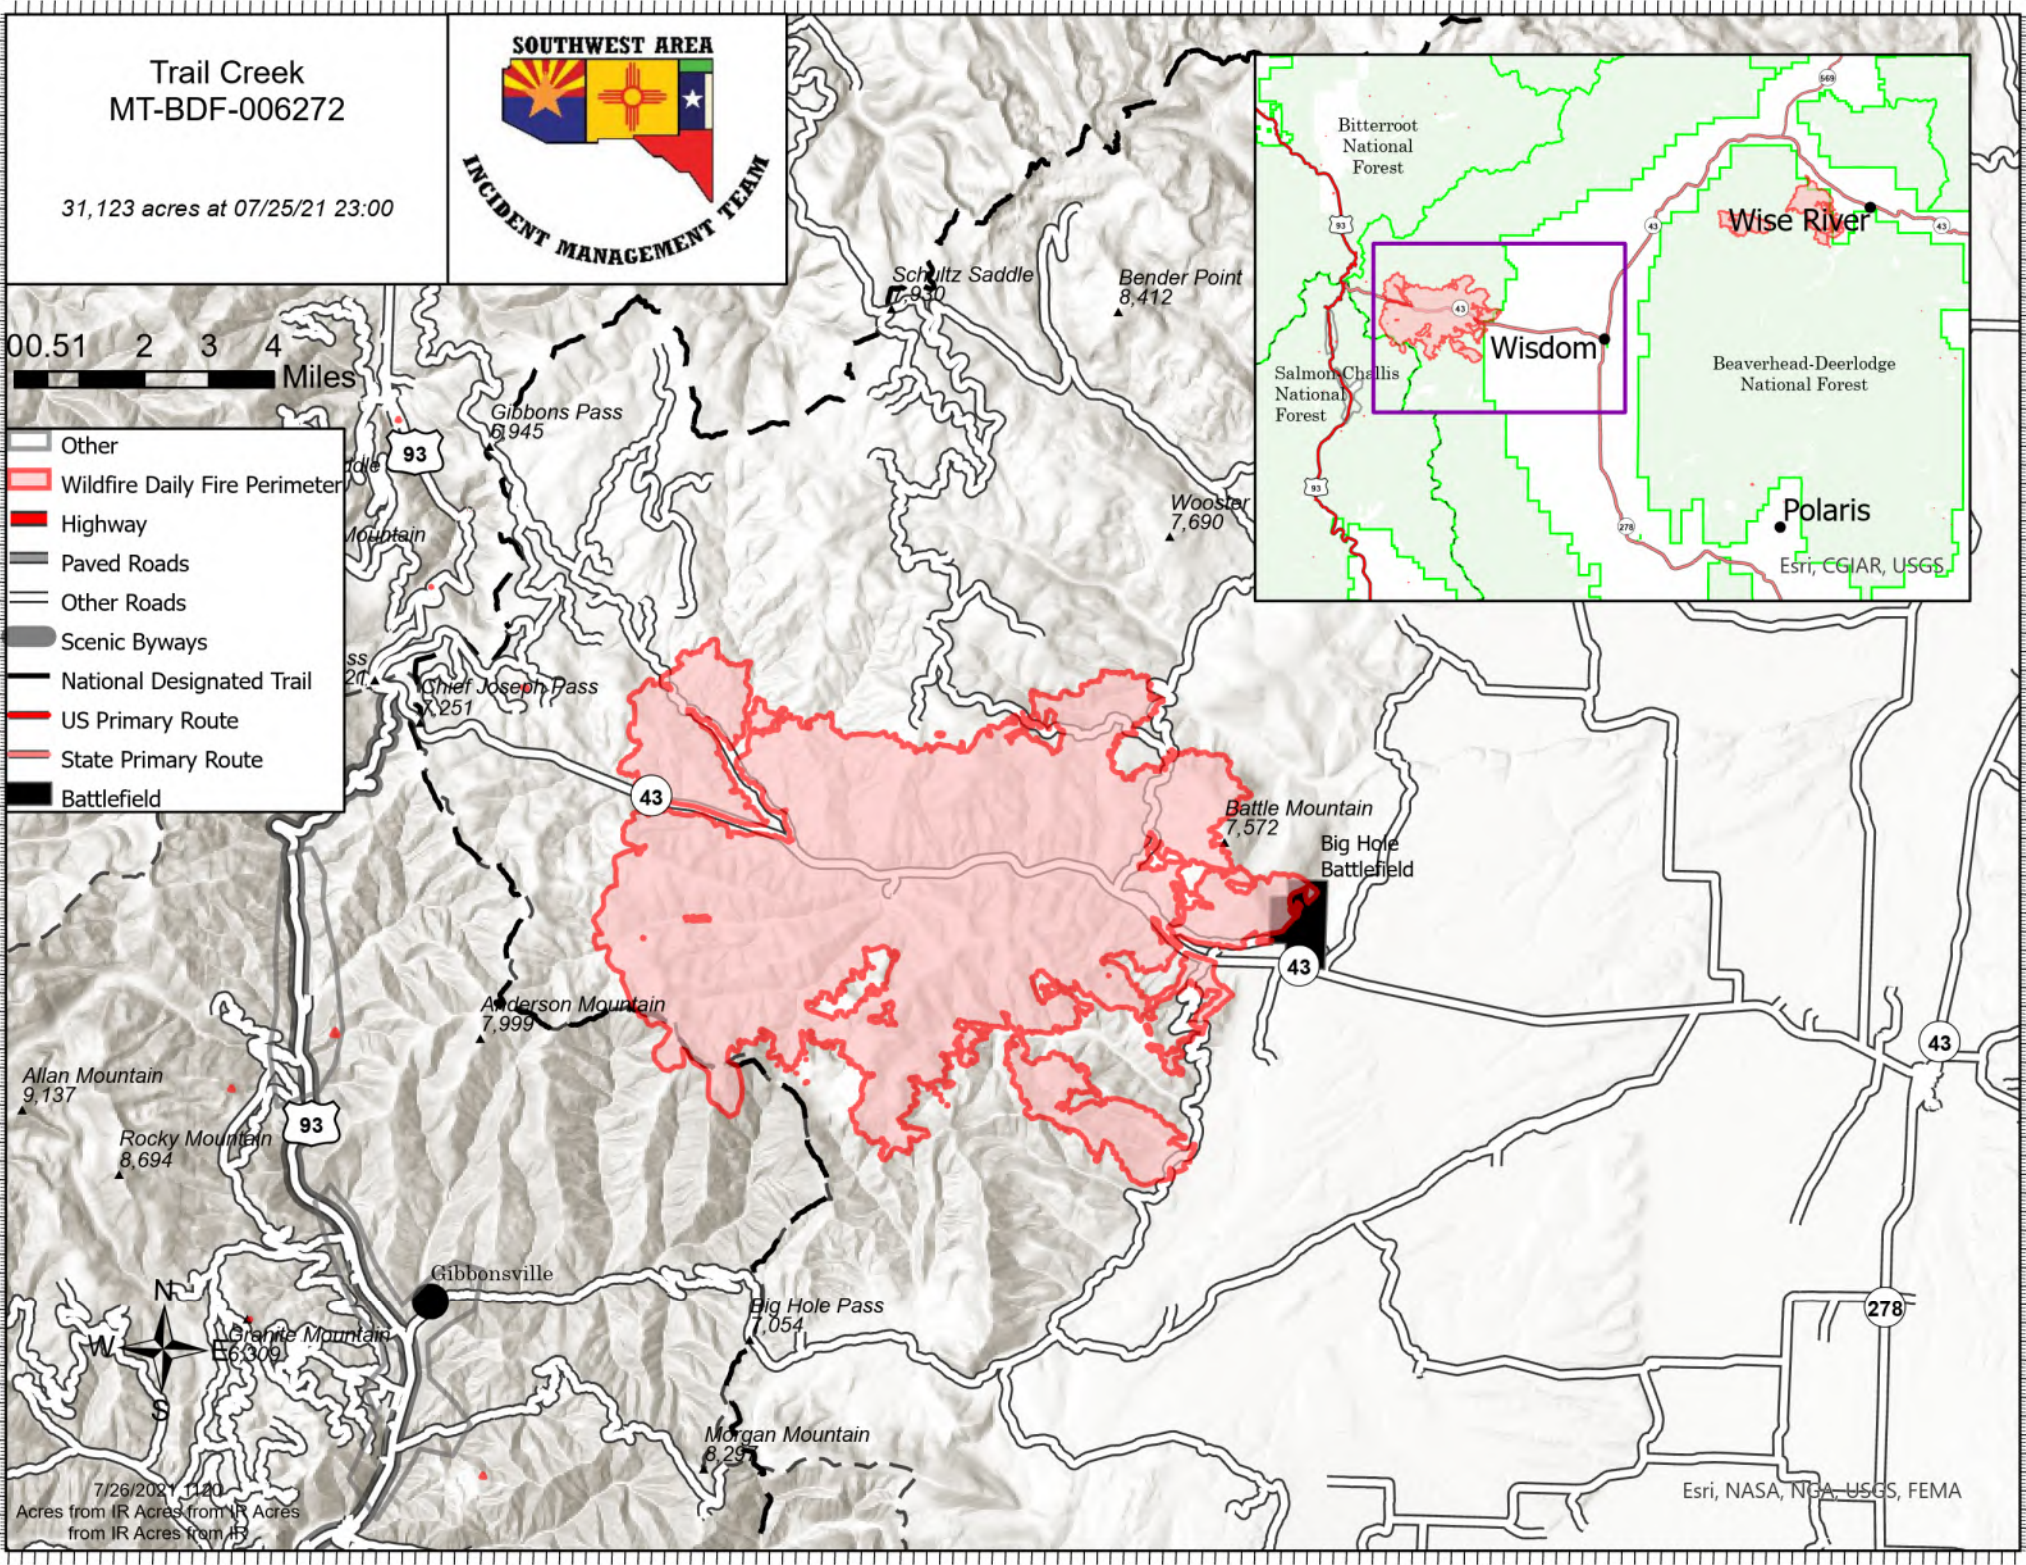

Trail Creek MT-BDF-006272

31,123 acres at 07/25/21 23:00

- Other
- Wildfire Daily Fire Perimeter
- Highway
- Paved Roads
- Other Roads
- Scenic Byways
- National Designated Trail
- US Primary Route
- State Primary Route
- Battlefield

7/26/2021 11:20
Acres from IR Acres from IR Acres
from IR Acres from IR

Esri, NASA, NGA, USGS, FEMA