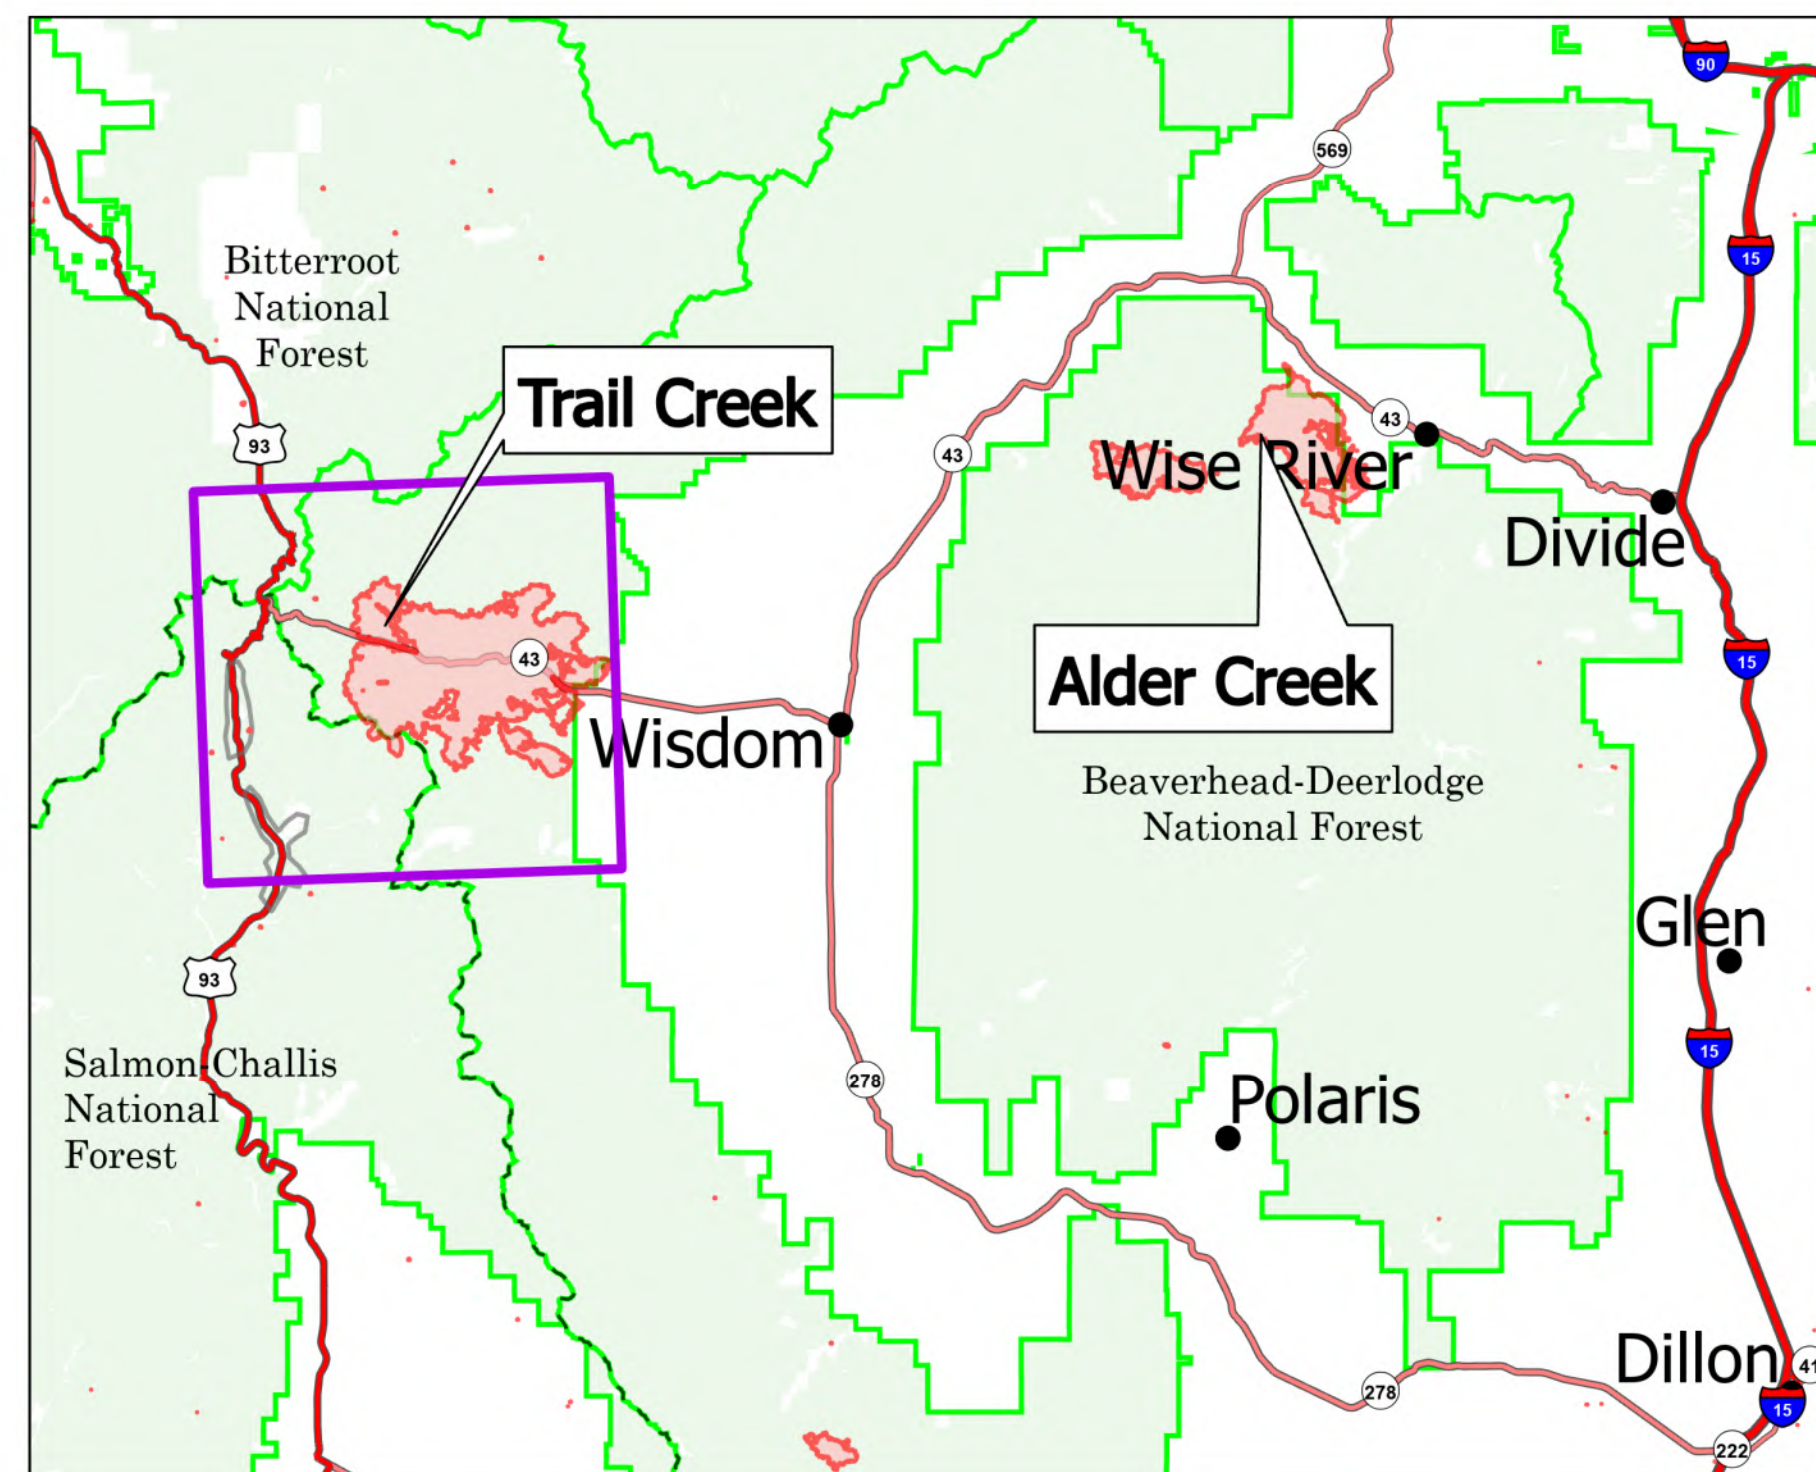

Public Information

Trail Creek
MT-BDF-006272
7/26/2021
31,123 acres

- Other
- Wildfire Daily Fire Perimeter
- Other State Lands
- Bureau of Land Management Lands
- National Park Service Lands
- Forest Service Land
- MSDI_Beaverhead
- Structures
- Battlefield
- Fire History

Fire perimeter updated from Acres from IR on 07/25/21 23:00

0 0.5 1 1.5 2 Miles

1 inch equals 0.5 miles Scale: 1:29,297

Southwest Area GISS
7/26/2021 1117
North American 1983 Datum, Lat/Long Grid