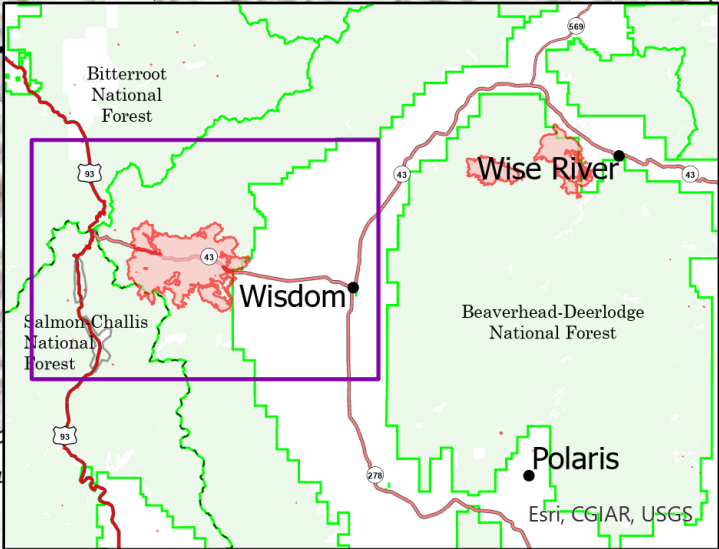

# Trail Creek MT-BDF-006272

32,933 acres at 07/26/21 20:20  
0% Contained

- Other
- Wildfire Daily Fire Perimeter
- Highway
- Paved Roads
- Other Roads
- Scenic Byways
- National Designated Trail
- US Primary Route
- State Primary Route
- Battlefield