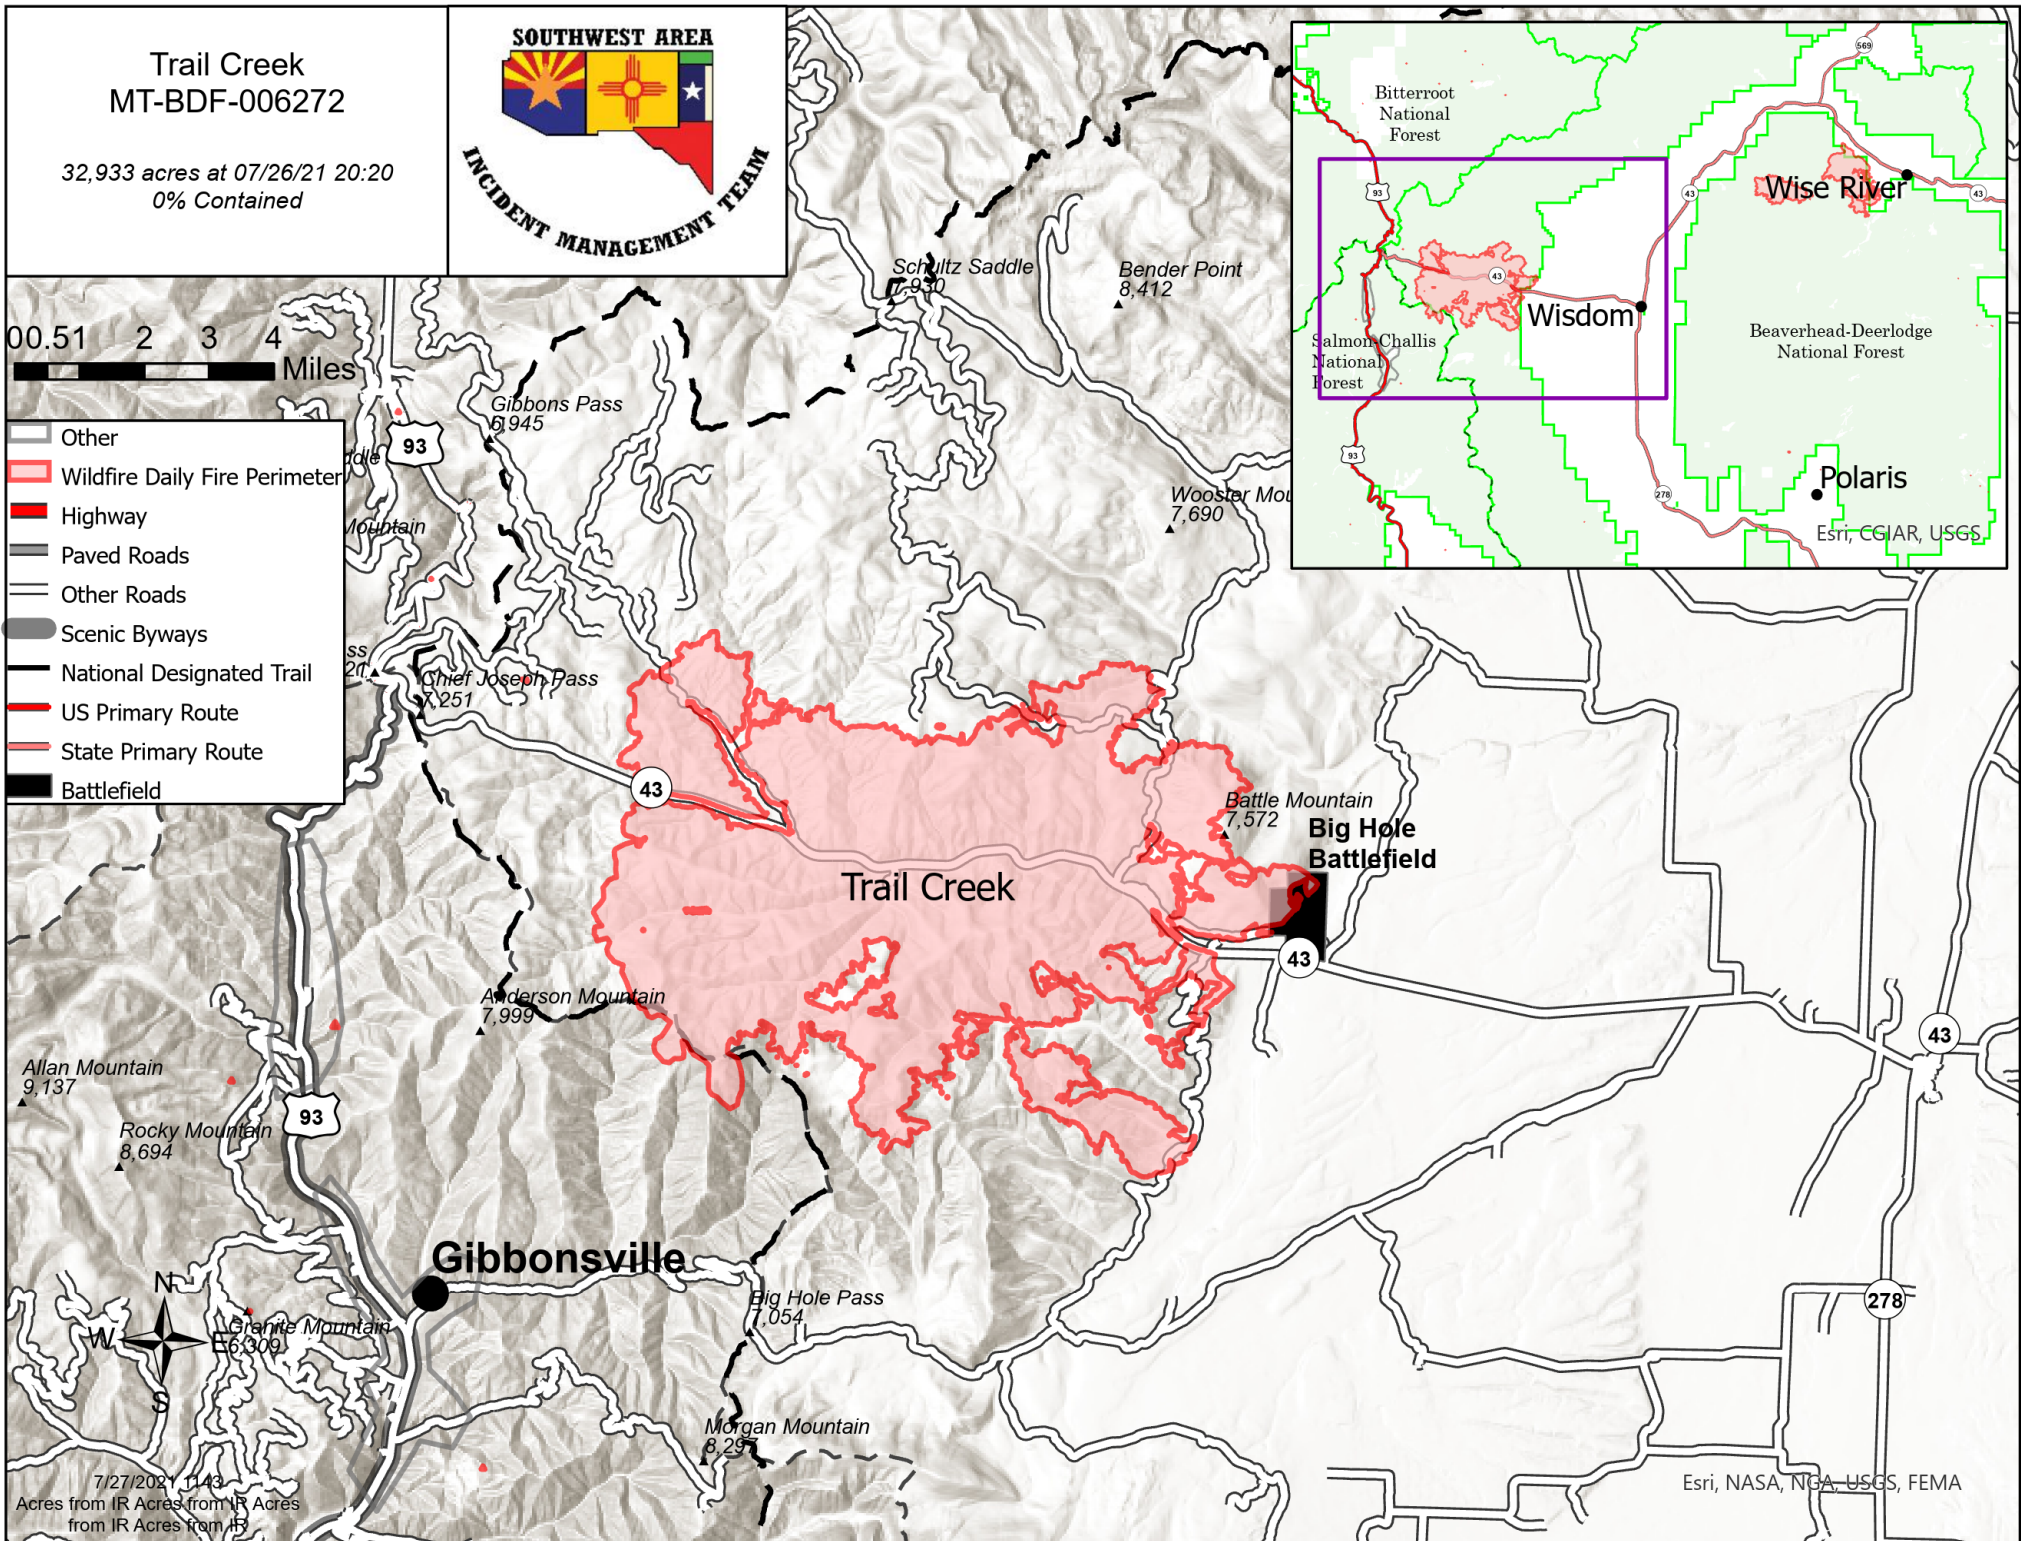

# Trail Creek MT-BDF-006272

32,933 acres at 07/26/21 20:20  
0% Contained

- Other
- Wildfire Daily Fire Perimeter
- Highway
- Paved Roads
- Other Roads
- Scenic Byways
- National Designated Trail
- US Primary Route
- State Primary Route
- Battlefield

7/27/2021 11:43  
Acres from IR Acres from IR Acres  
from IR Acres from IR