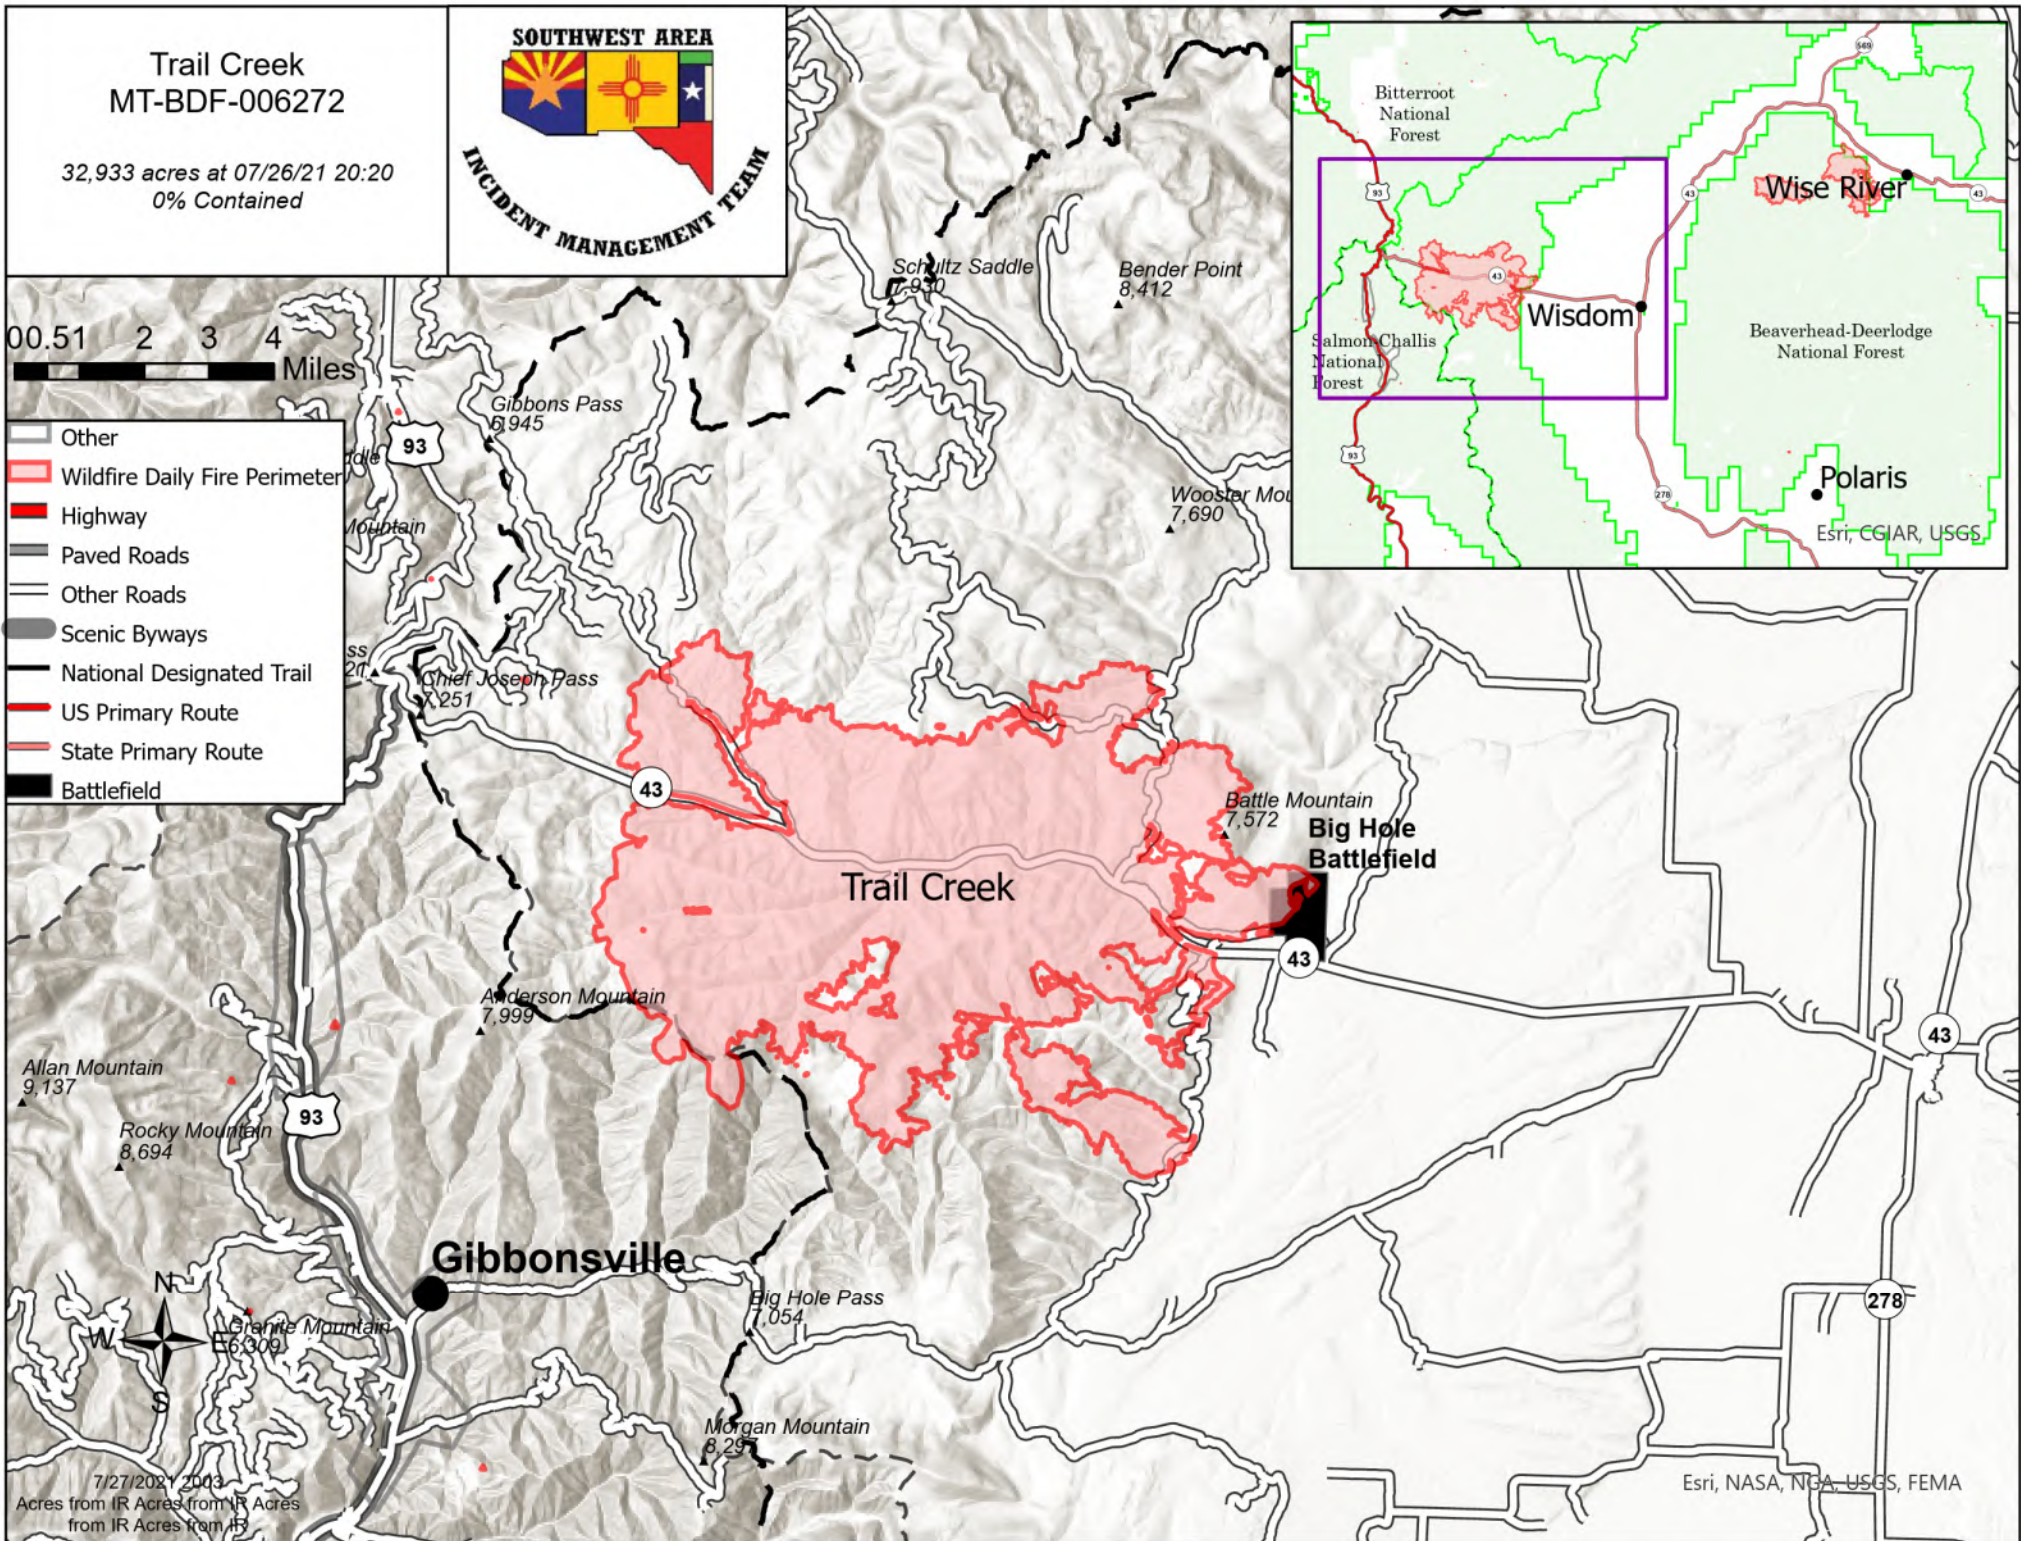

Trail Creek  
MT-BDF-006272

32,933 acres at 07/26/21 20:20  
0% Contained

- Other
- Wildfire Daily Fire Perimeter
- Highway
- Paved Roads
- Other Roads
- Scenic Byways
- National Designated Trail
- US Primary Route
- State Primary Route
- Battlefield

7/27/2021 20:03  
Acres from IR Acres from IR Acres  
from IR Acres from IR