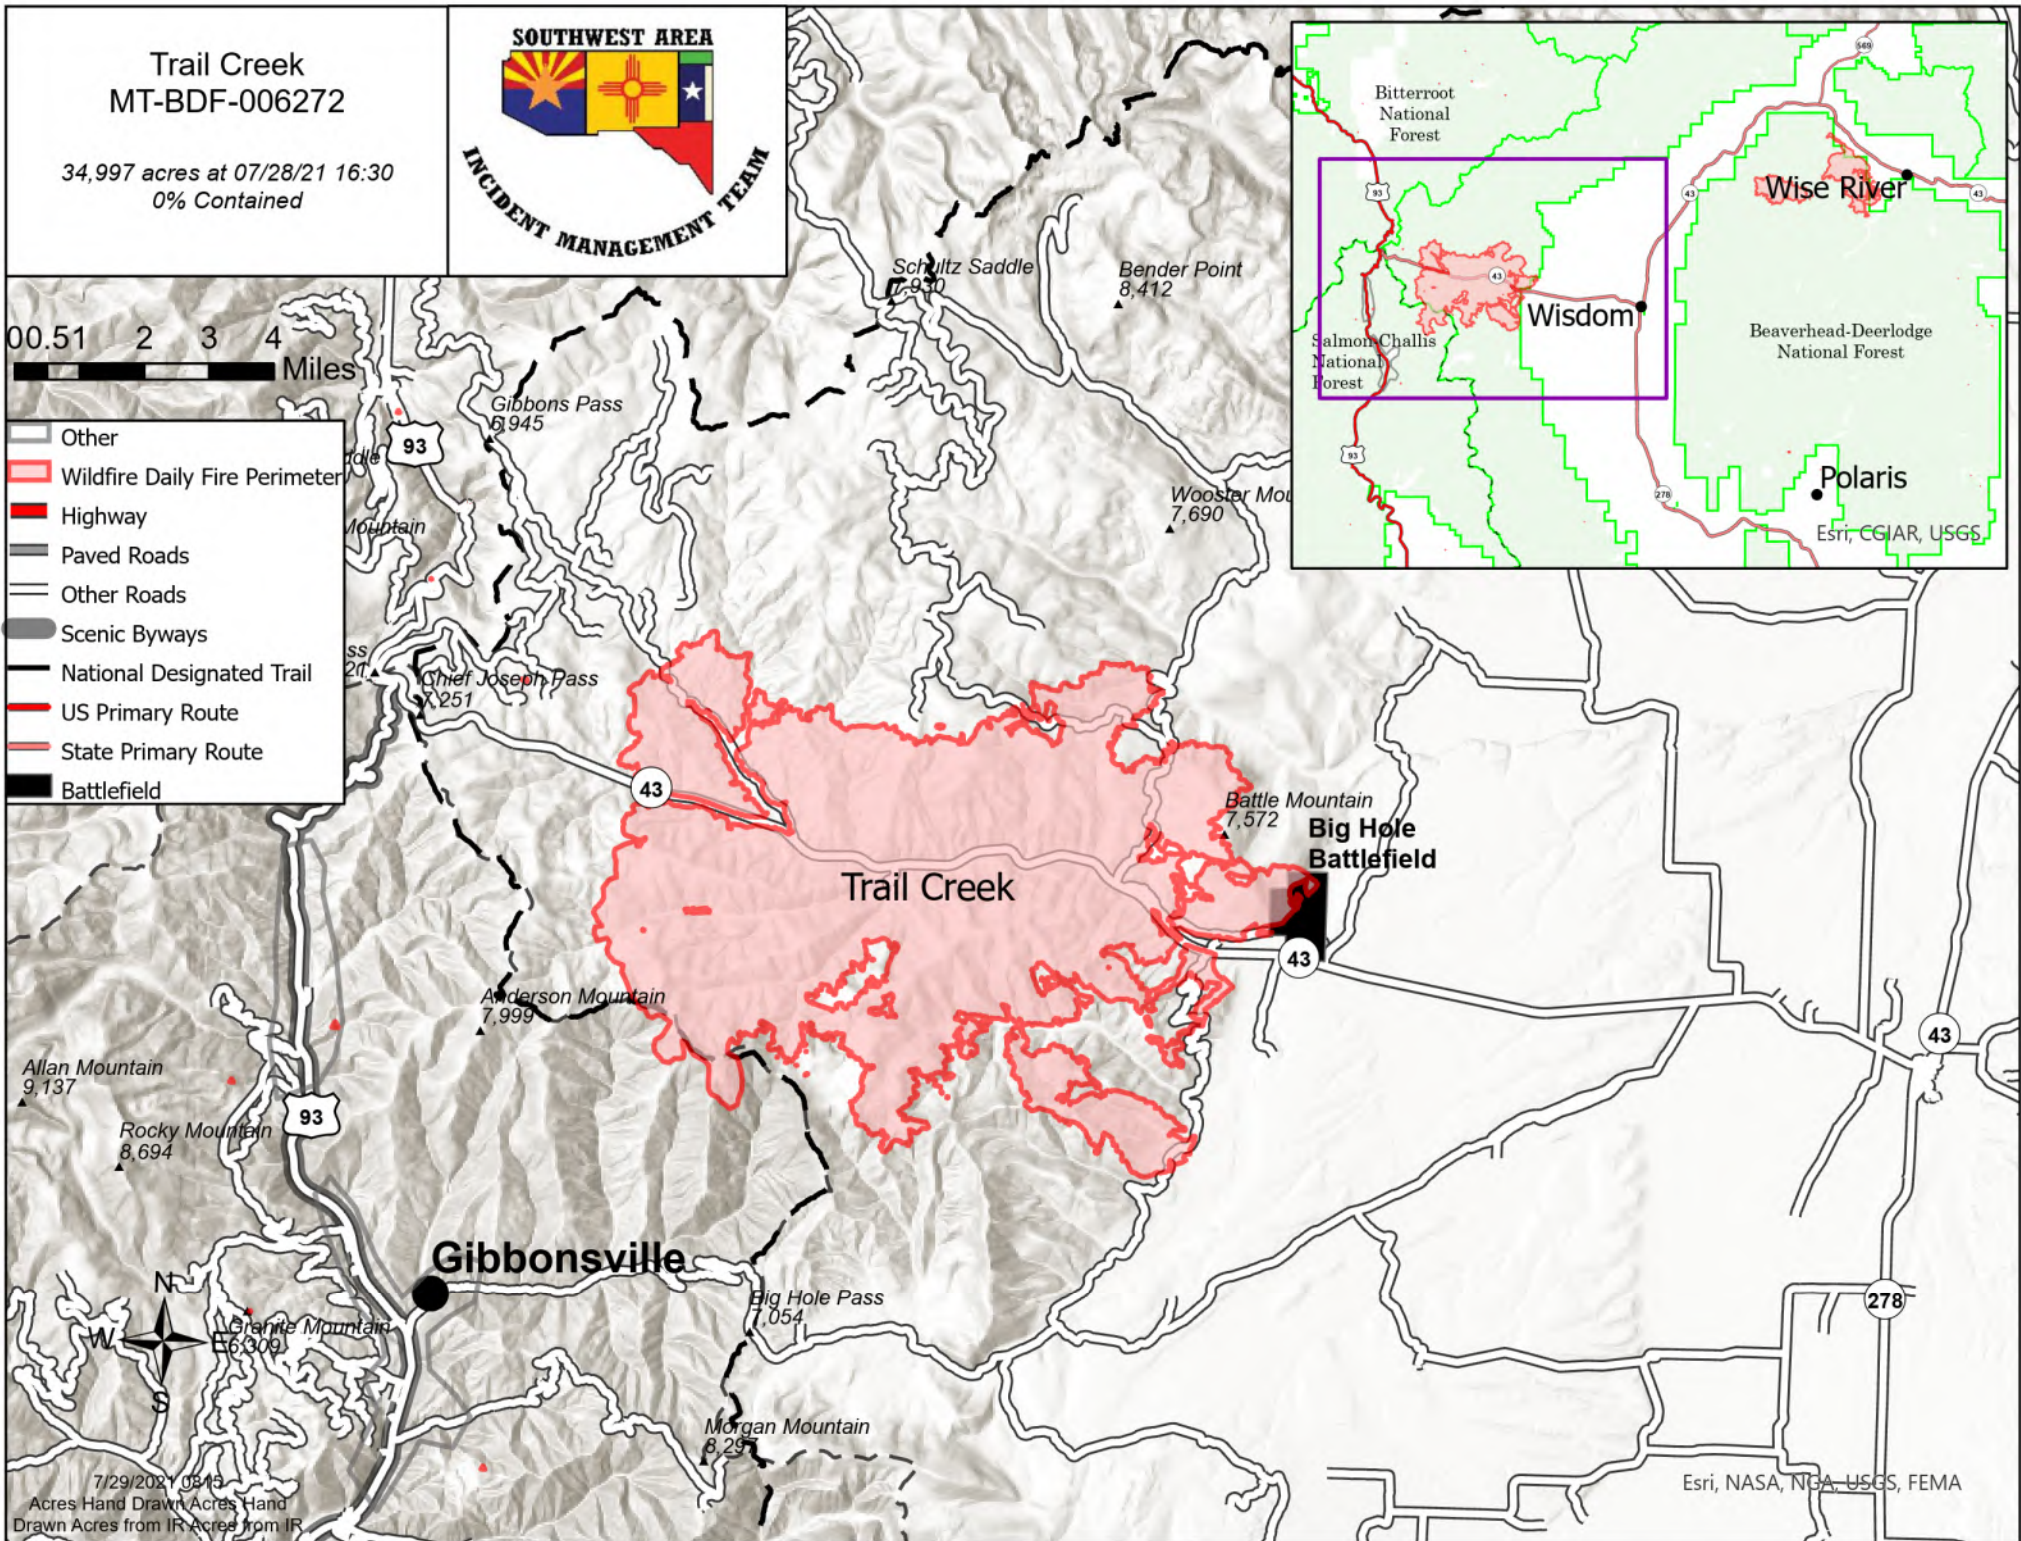

Trail Creek MT-BDF-006272

34,997 acres at 07/28/21 16:30
0% Contained

- Other
- Wildfire Daily Fire Perimeter
- Highway
- Paved Roads
- Other Roads
- Scenic Byways
- National Designated Trail
- US Primary Route
- State Primary Route
- Battlefield

7/29/2021 08:19
Acres Hand Drawn Acres Hand
Drawn Acres from IR Acres from IR