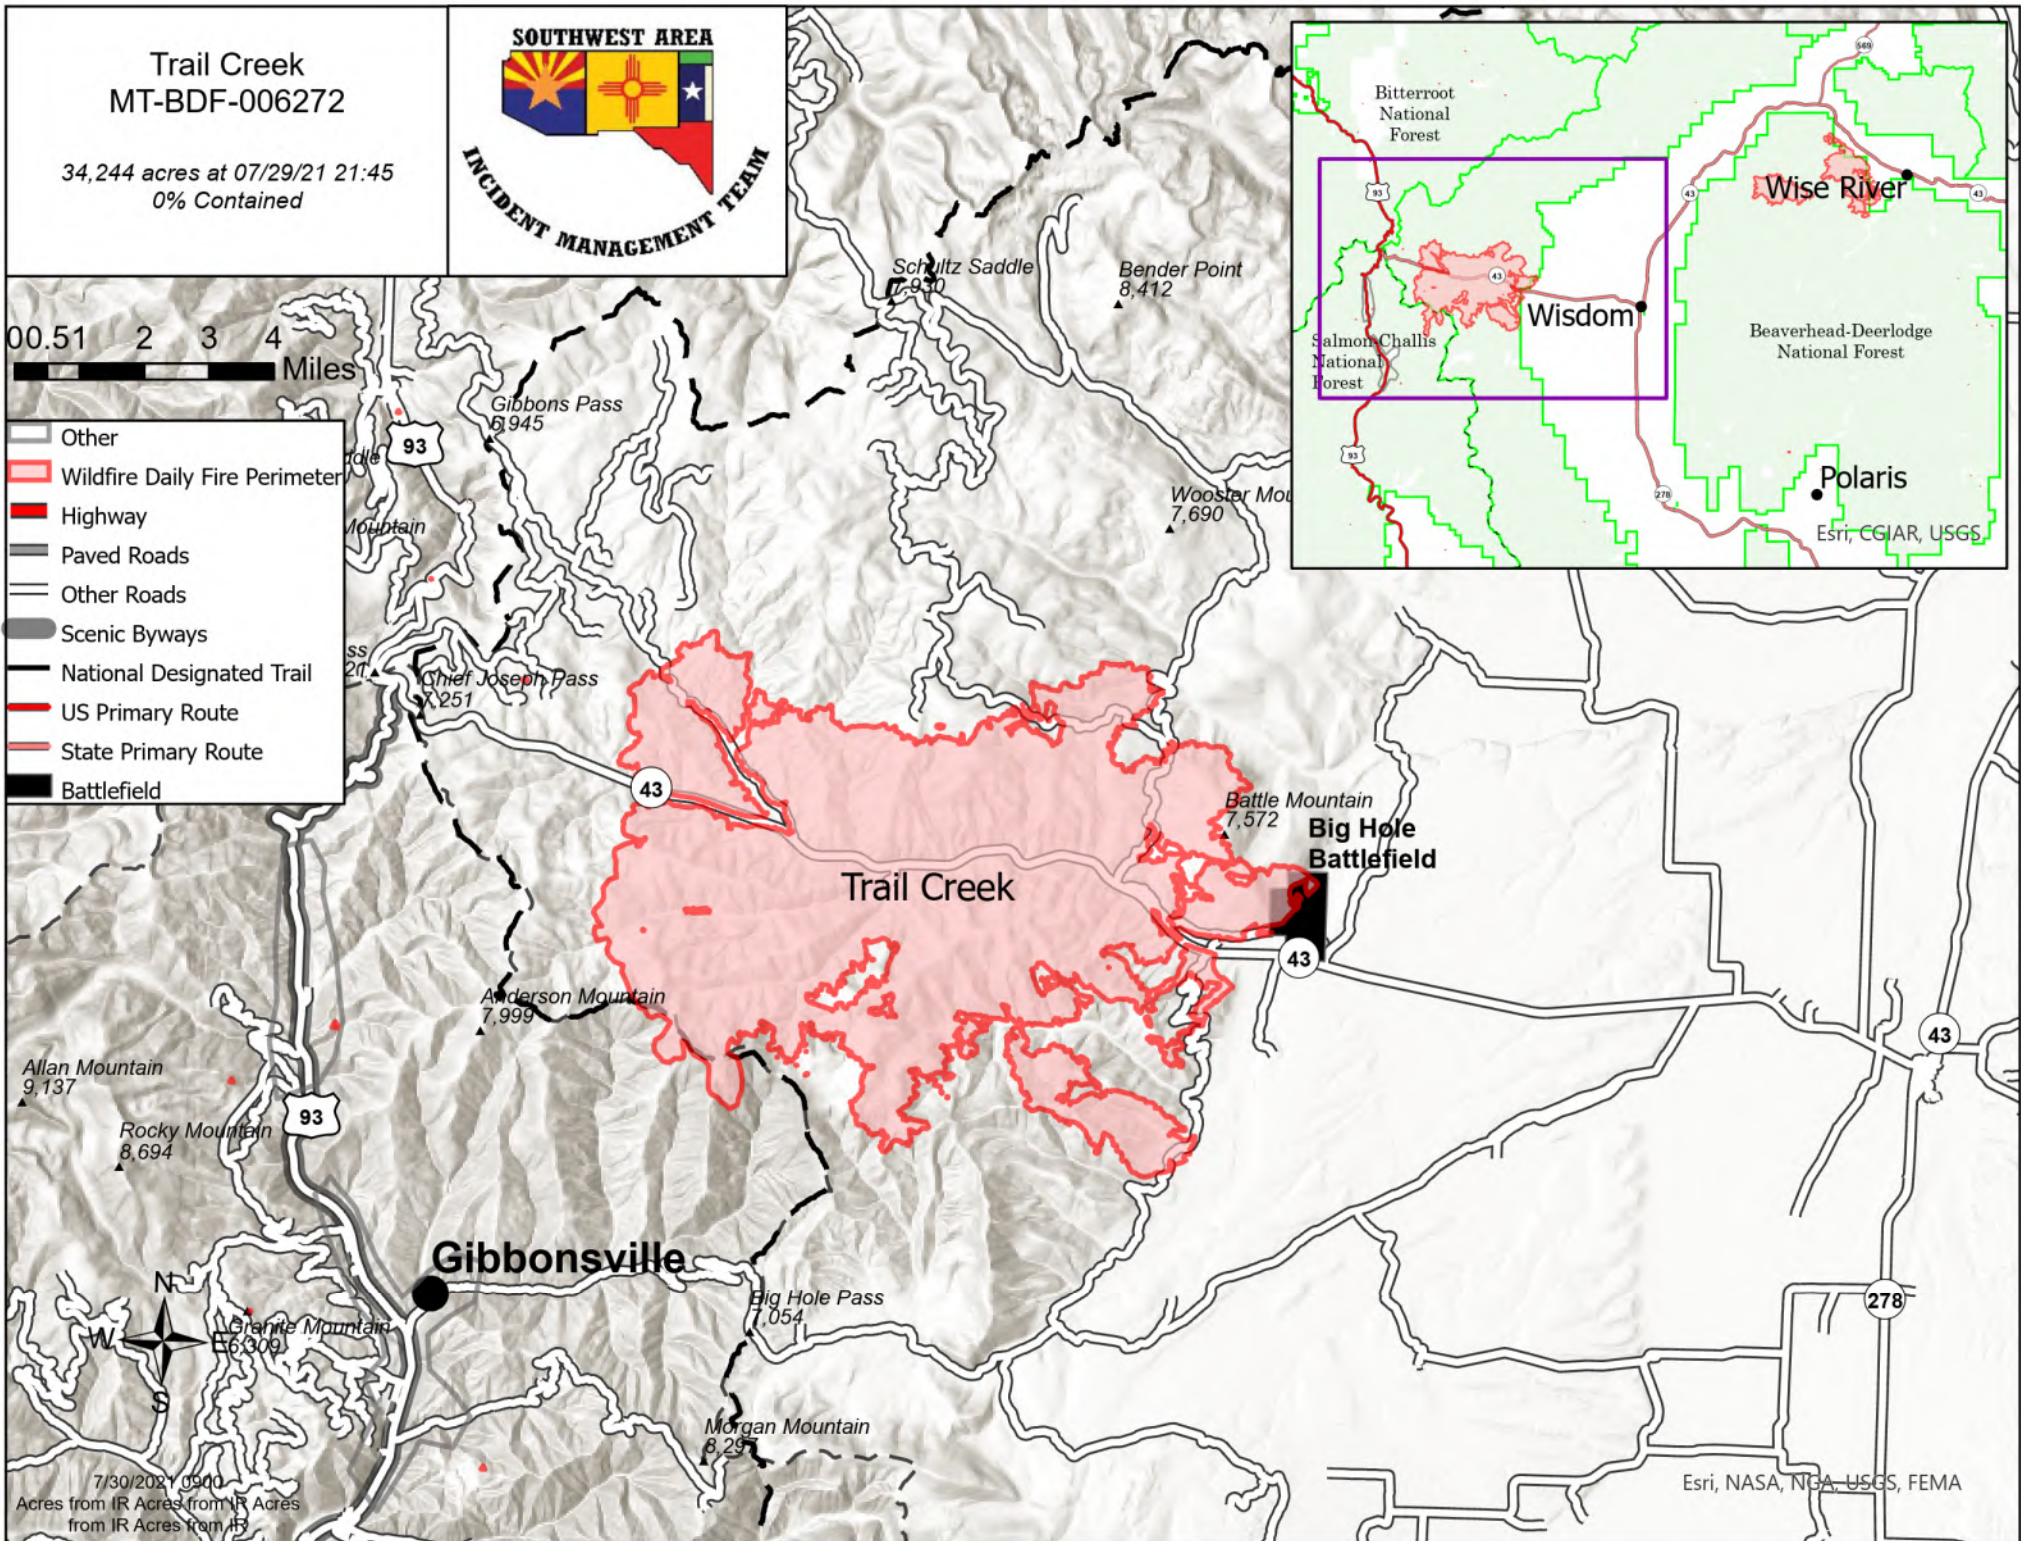

Trail Creek MT-BDF-006272

34,244 acres at 07/29/21 21:45
0% Contained

- Other
- Wildfire Daily Fire Perimeter
- Highway
- Paved Roads
- Other Roads
- Scenic Byways
- National Designated Trail
- US Primary Route
- State Primary Route
- Battlefield

7/30/2021 09:00
Acres from IR Acres from IR Acres
from IR Acres from IR