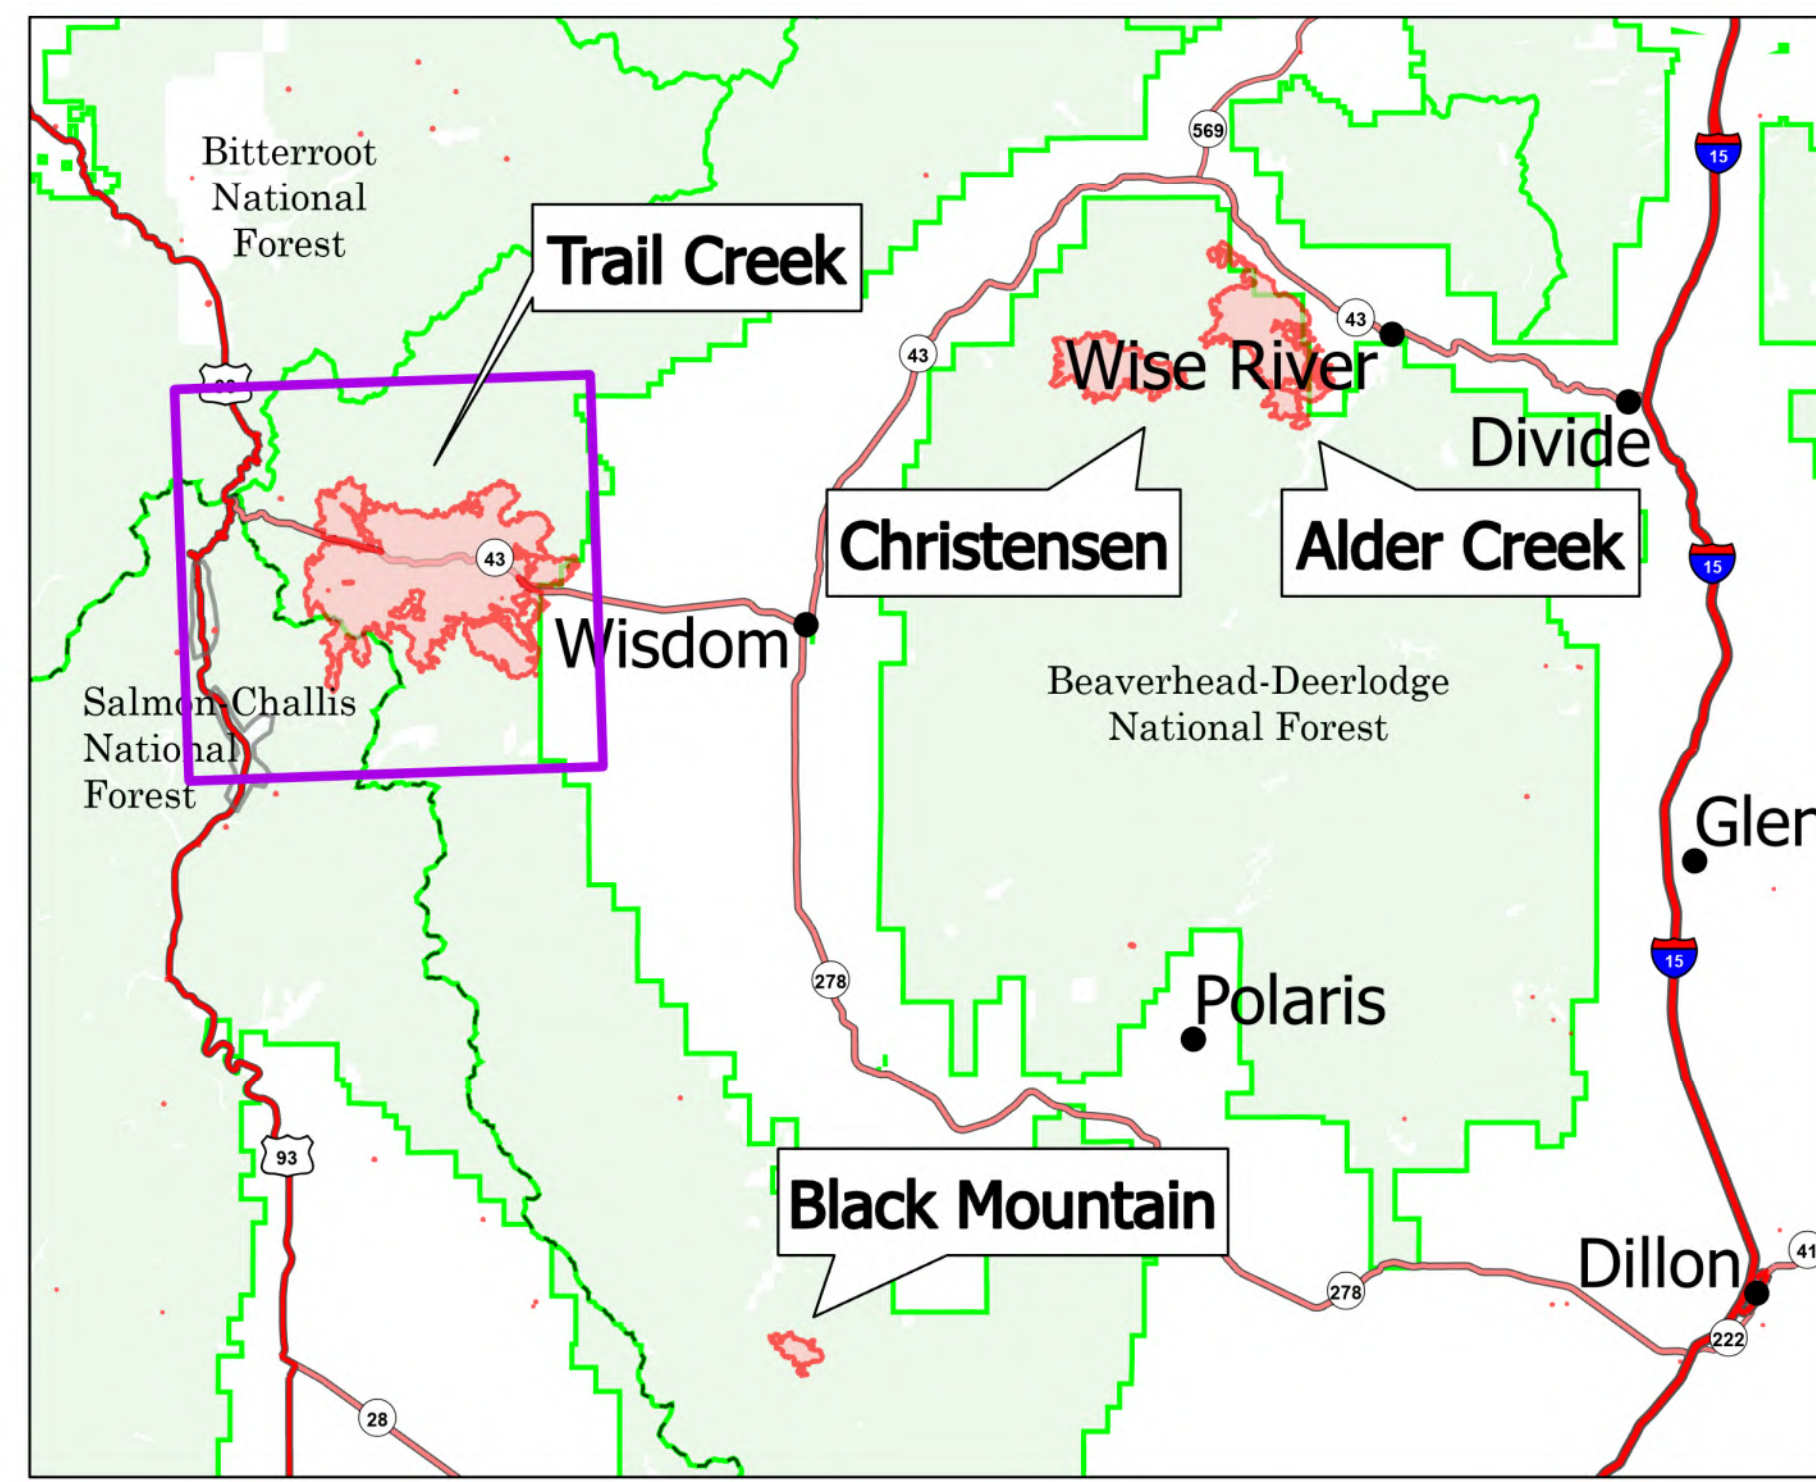

Public Information

Trail Creek
 MT-BDF-006272
 7/30/2021
 34,244 acres

- Other
- Wildfire Daily Fire Perimeter
- Other State Lands
- Bureau of Land Management Lands
- National Park Service Lands
- Forest Service Land
- Big Hole Battlefield

Fire perimeter updated from
 Acres from IR on 07/29/21 21:45

0 0.5 1 1.5 2 Miles

1 inch equals 0.5 miles Scale: 1:29,297