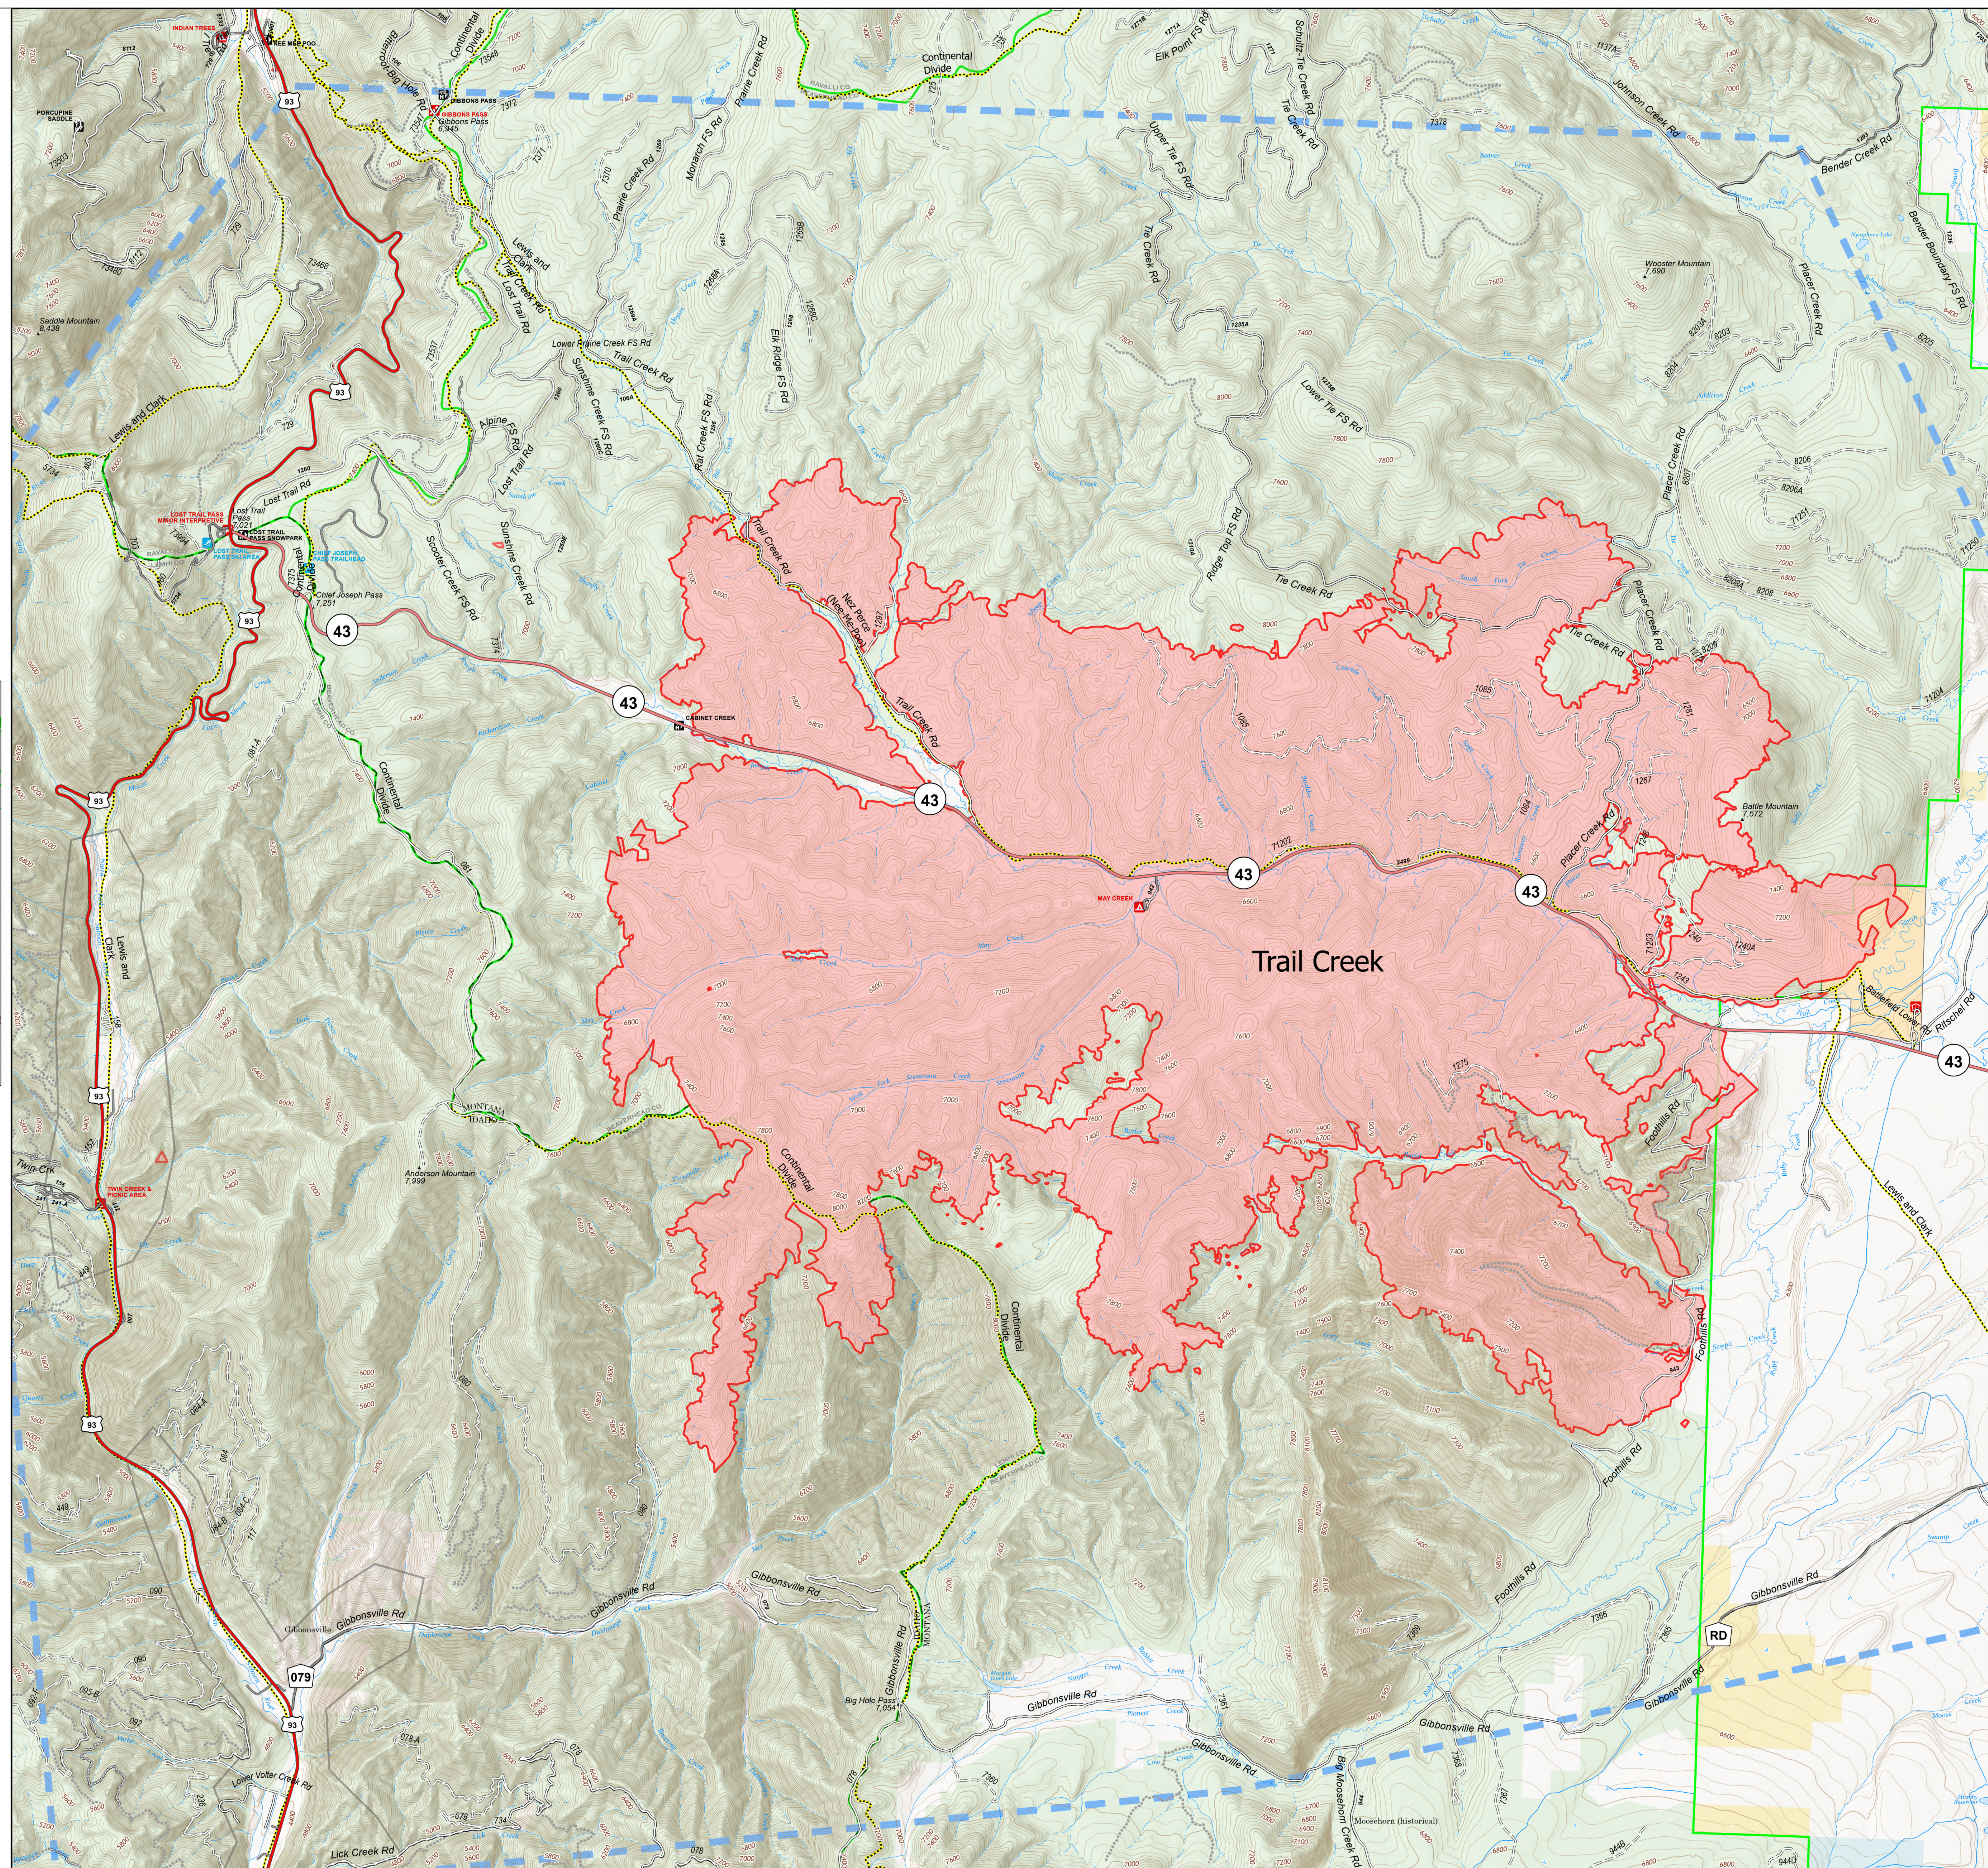

Public Information

Trail Creek
 MT-BDF-006272
 7/30/2021
 34,244 acres

- Other
- Wildfire Daily Fire Perimeter
- Other State Lands
- Bureau of Land Management Lands
- National Park Service Lands
- Forest Service Land
- Big Hole Battlefield

Fire perimeter updated from
 Acres from IR on 07/29/21 21:45

0 0.5 1 1.5 2 Miles

1 inch equals 0.5 miles Scale: 1:29,297