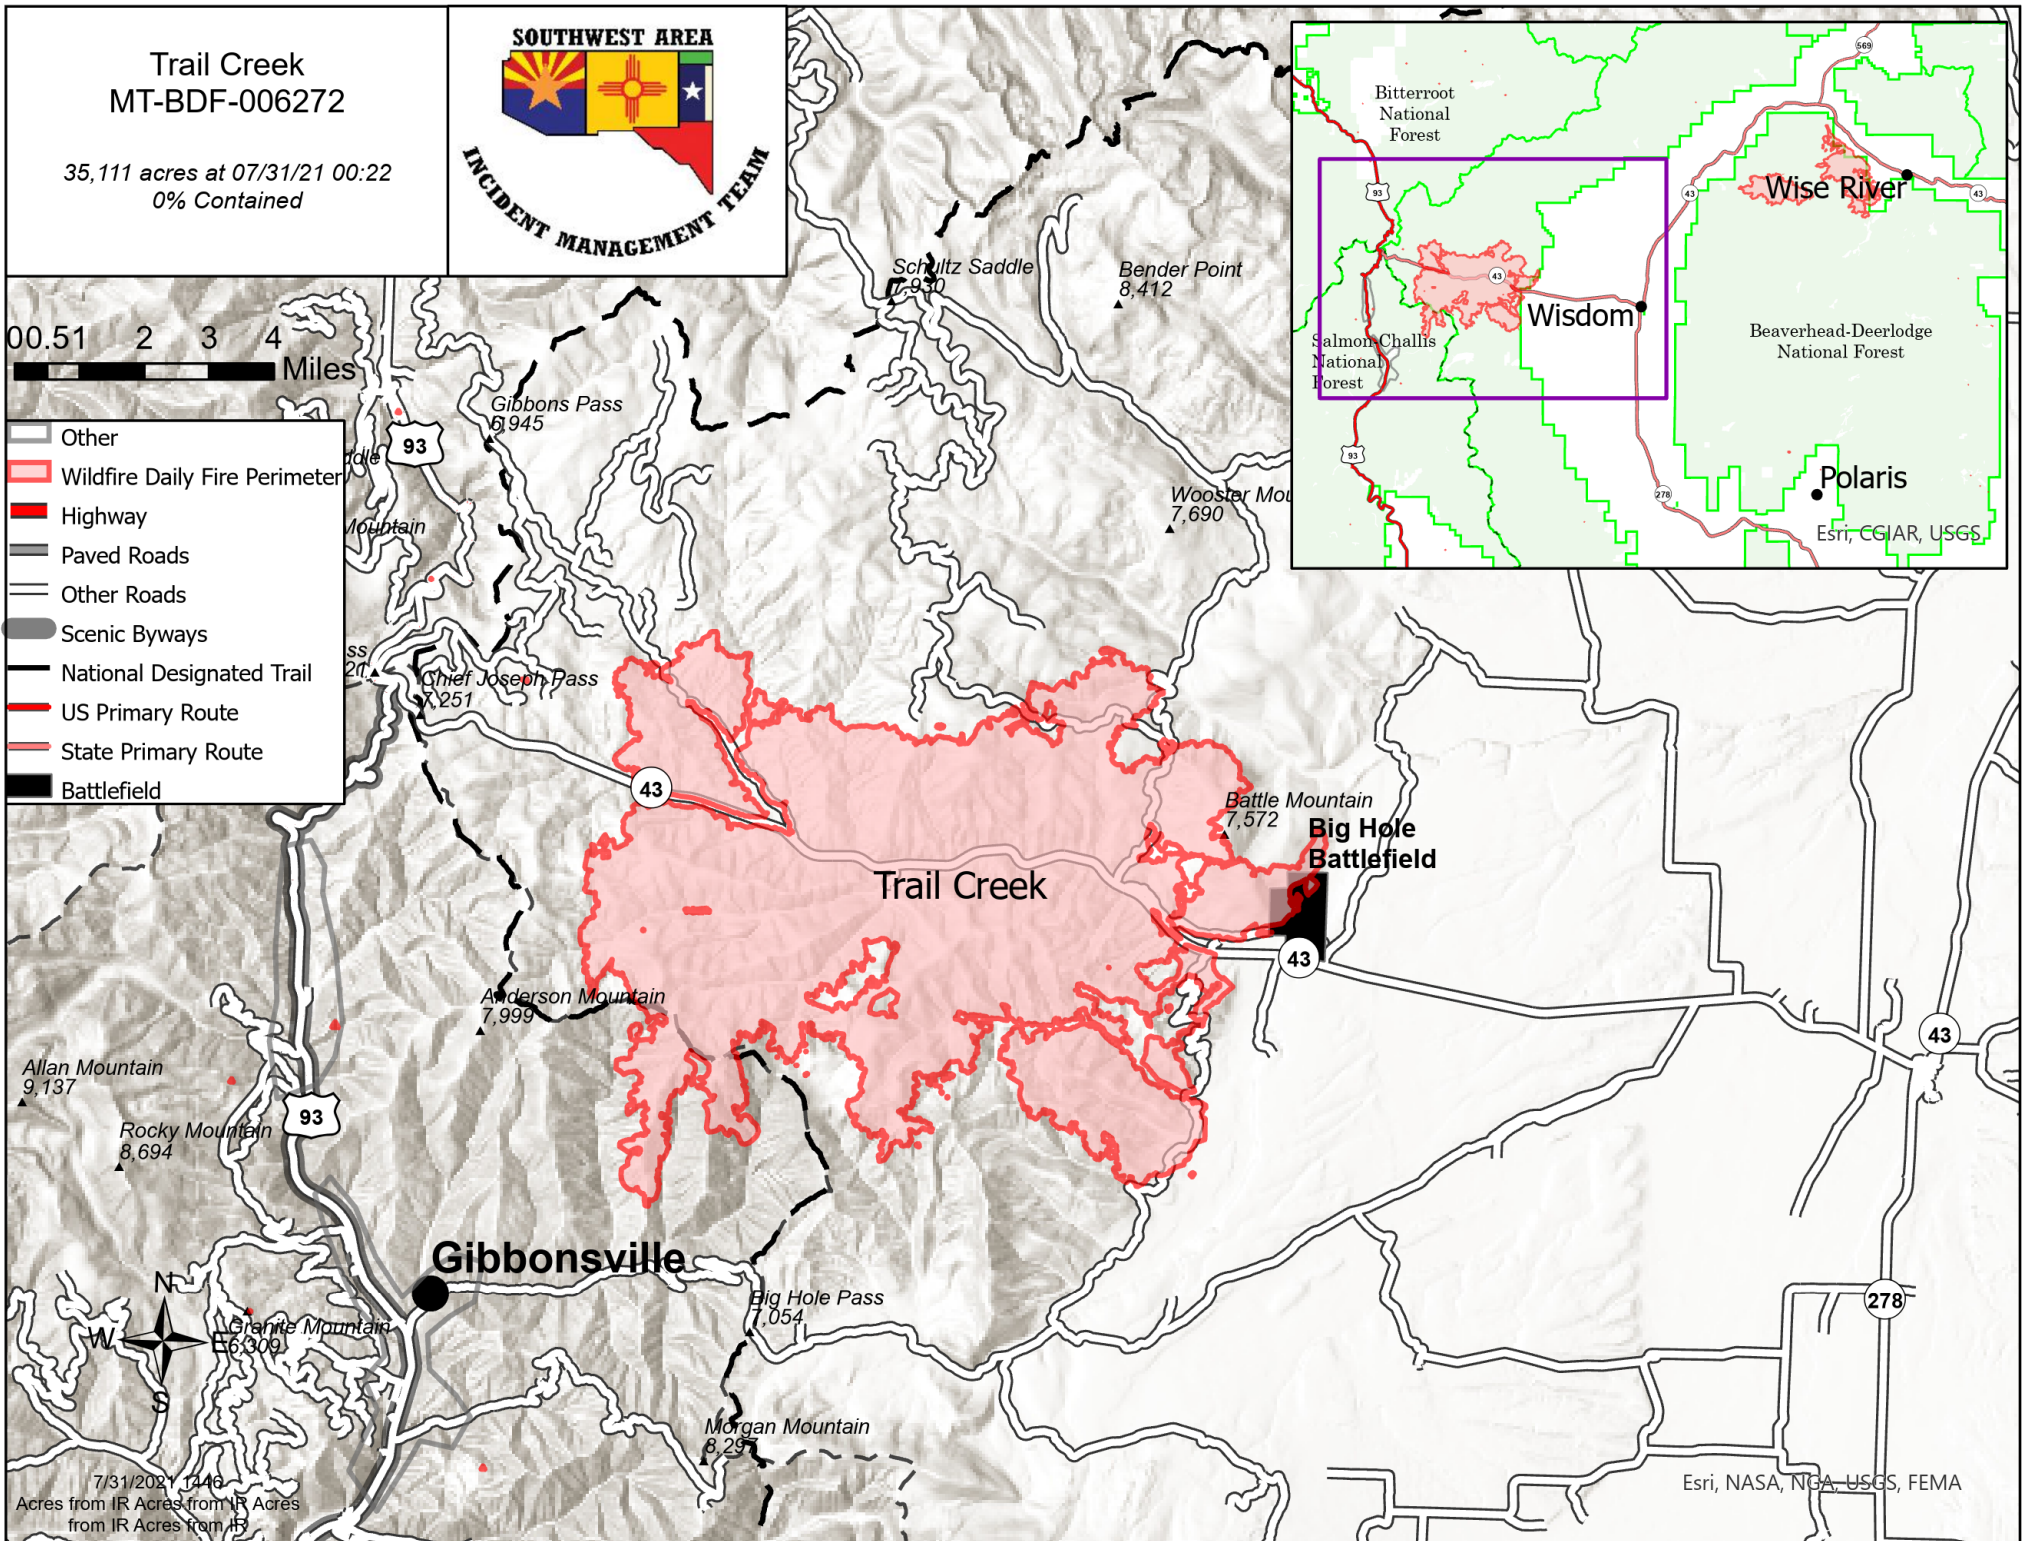

# Trail Creek MT-BDF-006272

35,111 acres at 07/31/21 00:22  
0% Contained

- Other
- Wildfire Daily Fire Perimeter
- Highway
- Paved Roads
- Other Roads
- Scenic Byways
- National Designated Trail
- US Primary Route
- State Primary Route
- Battlefield

7/31/2021 1:46  
Acres from IR Acres from IR Acres  
from IR Acres from IR