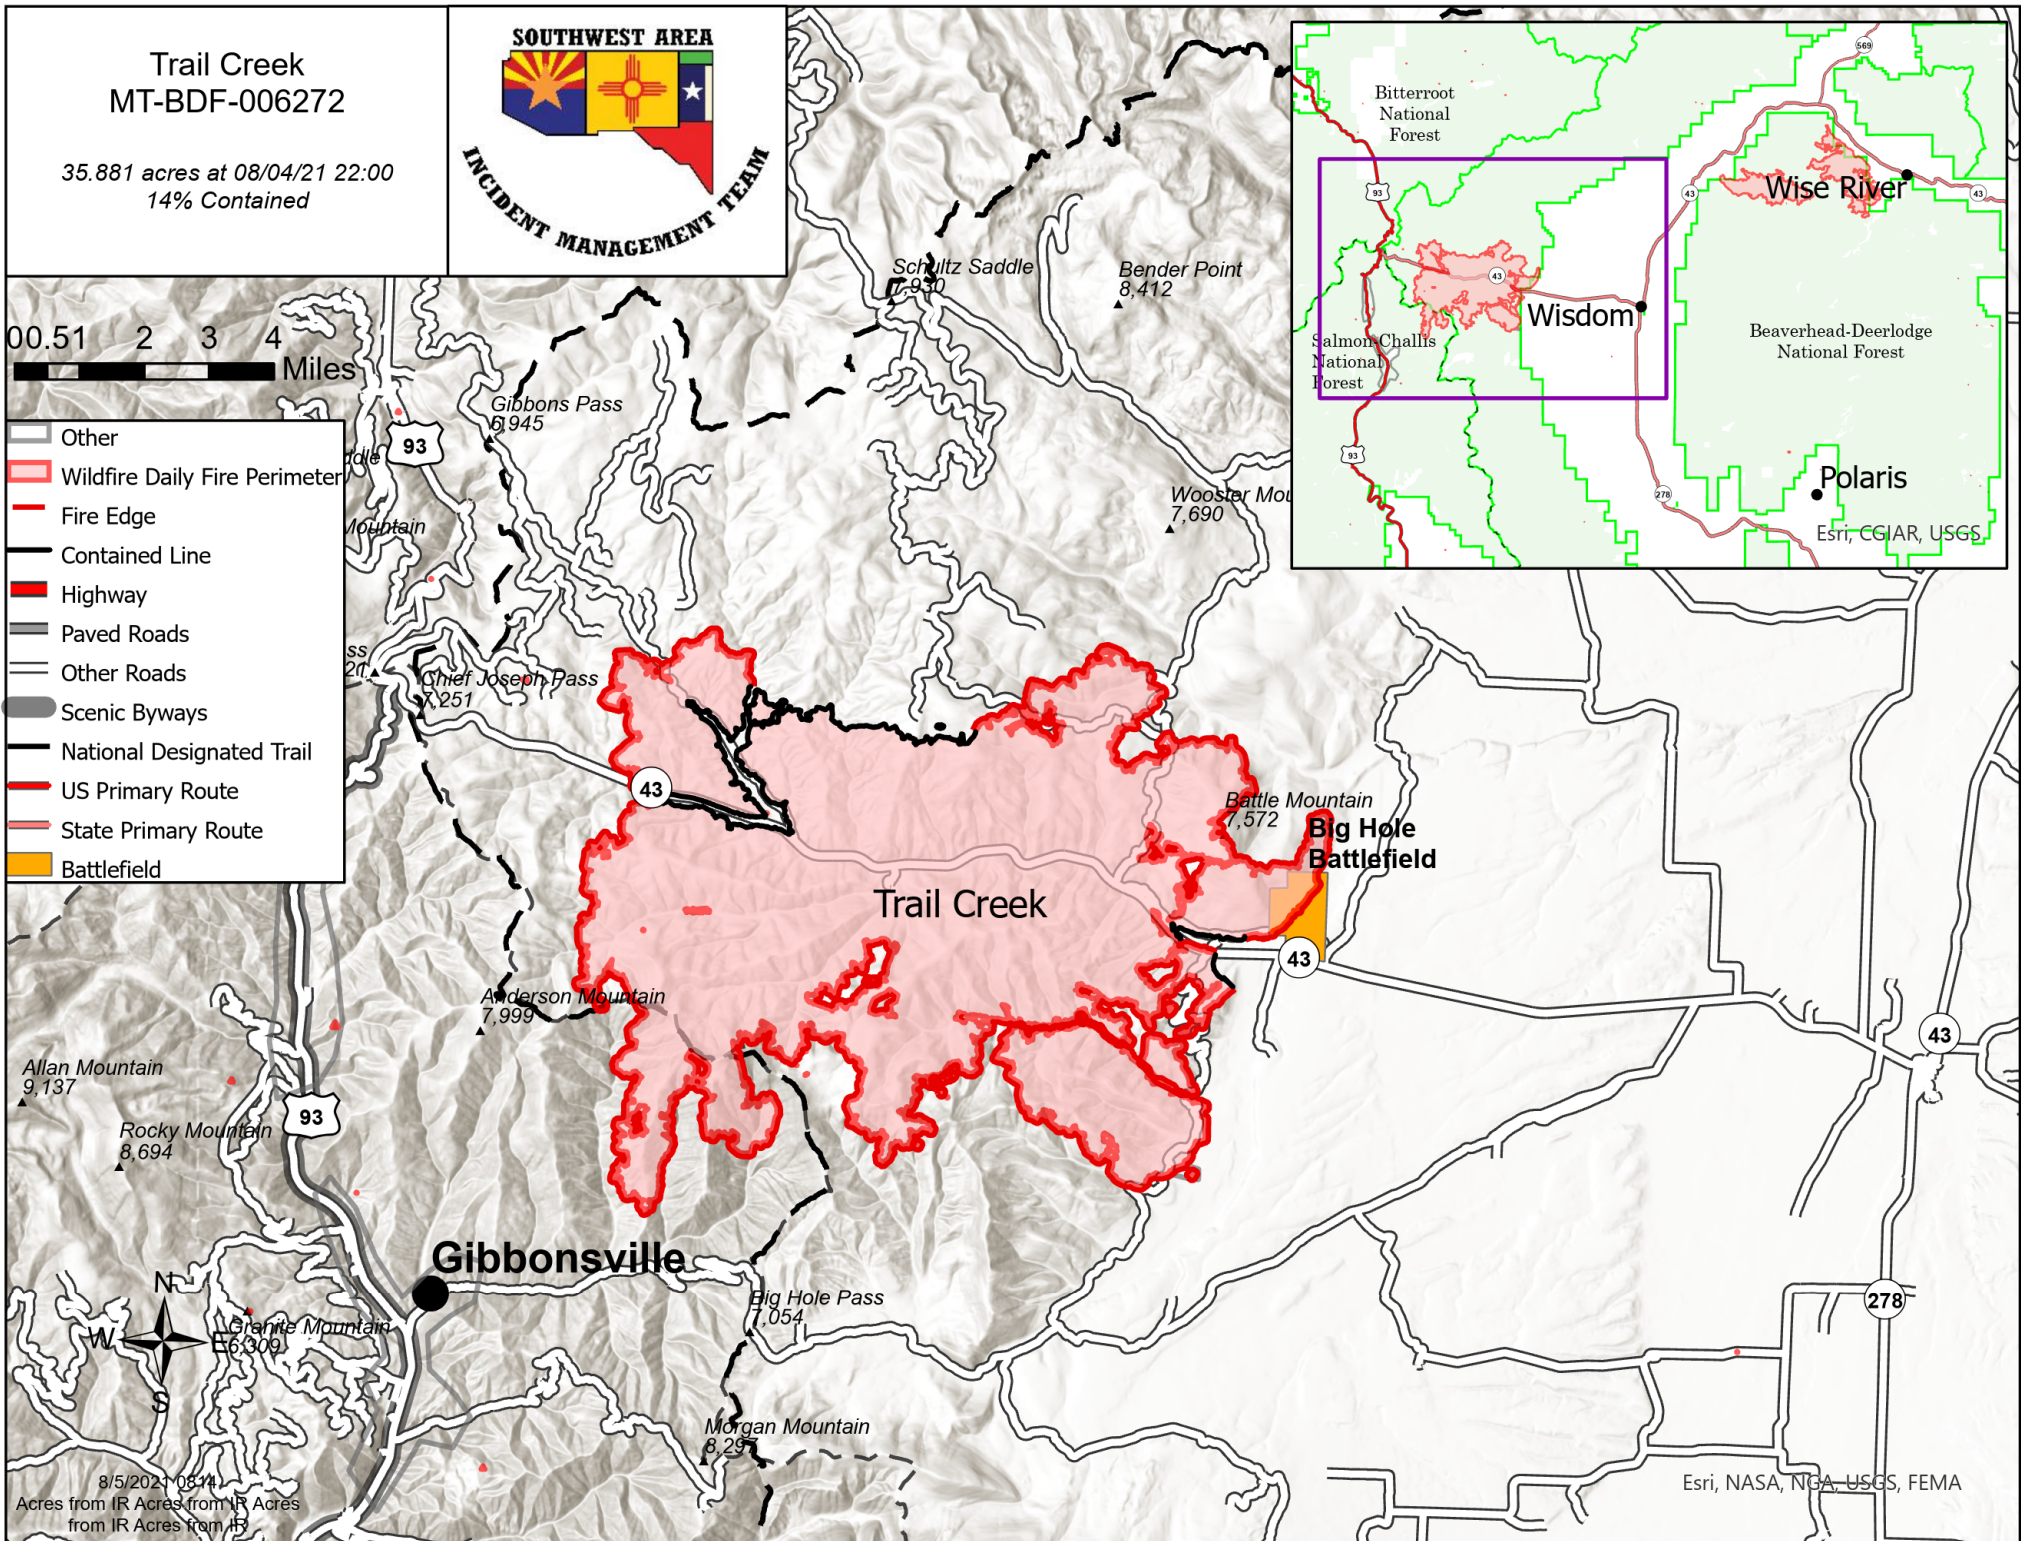

Trail Creek MT-BDF-006272

35.881 acres at 08/04/21 22:00
14% Contained

- Other
- Wildfire Daily Fire Perimeter
- Fire Edge
- Contained Line
- Highway
- Paved Roads
- Other Roads
- Scenic Byways
- National Designated Trail
- US Primary Route
- State Primary Route
- Battlefield

8/5/2021 08:14
Acres from IR Acres from IR Acres
from IR Acres from IR