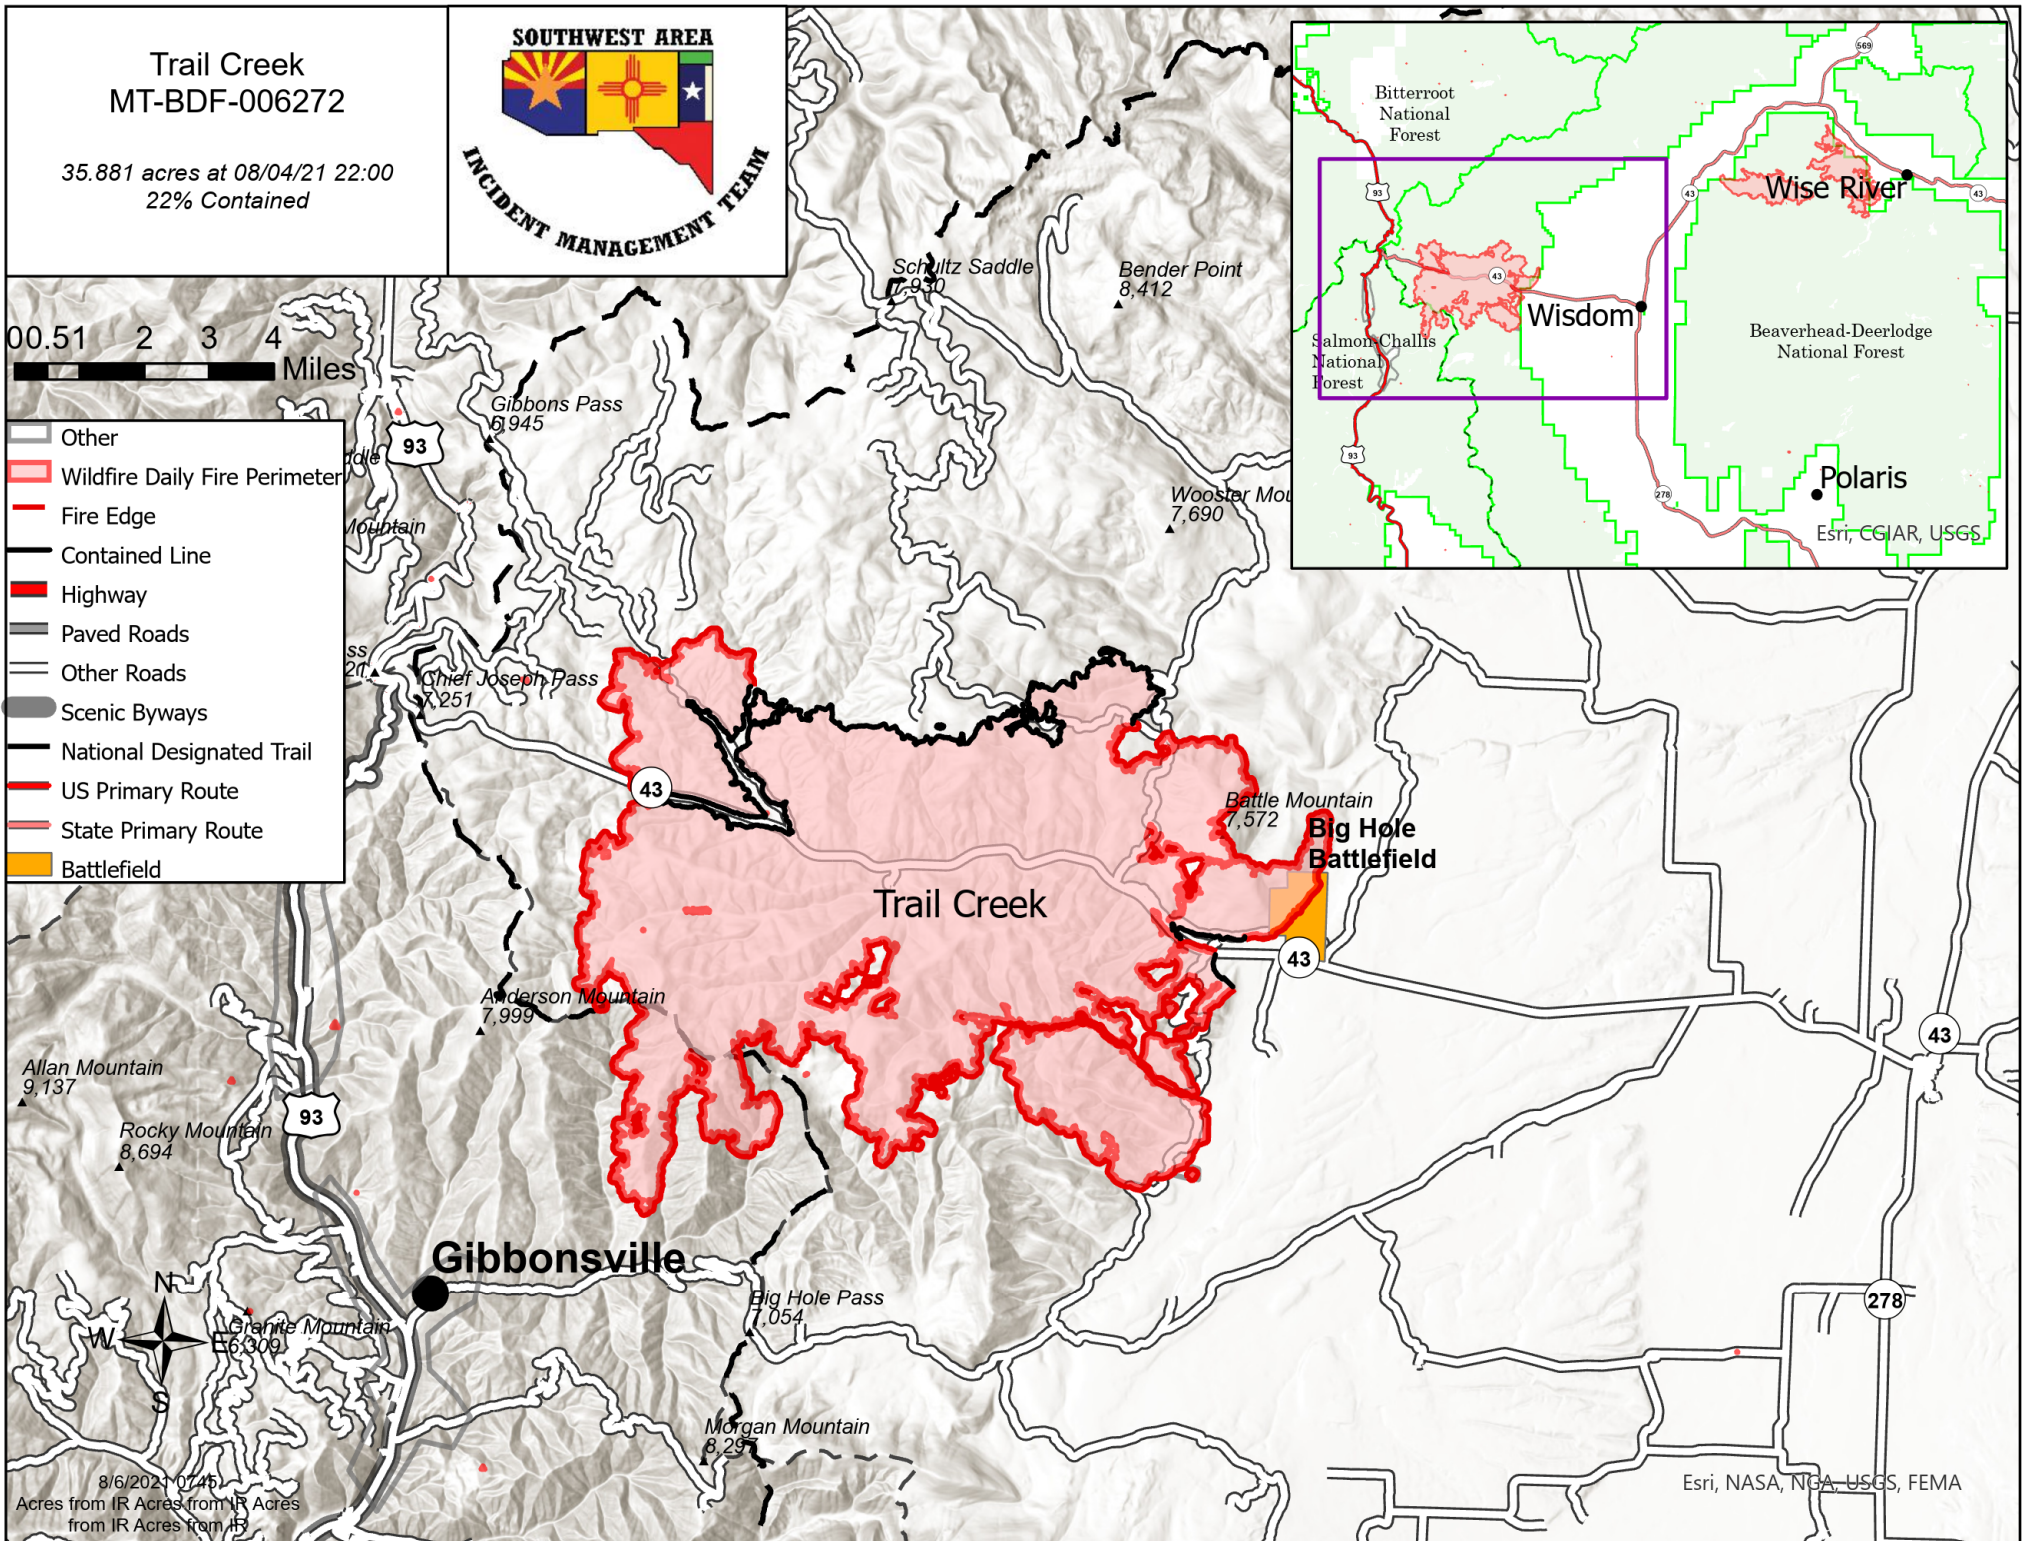

Trail Creek MT-BDF-006272

35.881 acres at 08/04/21 22:00
22% Contained

- Other
- Wildfire Daily Fire Perimeter
- Fire Edge
- Contained Line
- Highway
- Paved Roads
- Other Roads
- Scenic Byways
- National Designated Trail
- US Primary Route
- State Primary Route
- Battlefield

8/6/2021 07:45
Acres from IR Acres from IR Acres
from IR Acres from IR

Esri, NASA, NGA, USGS, FEMA