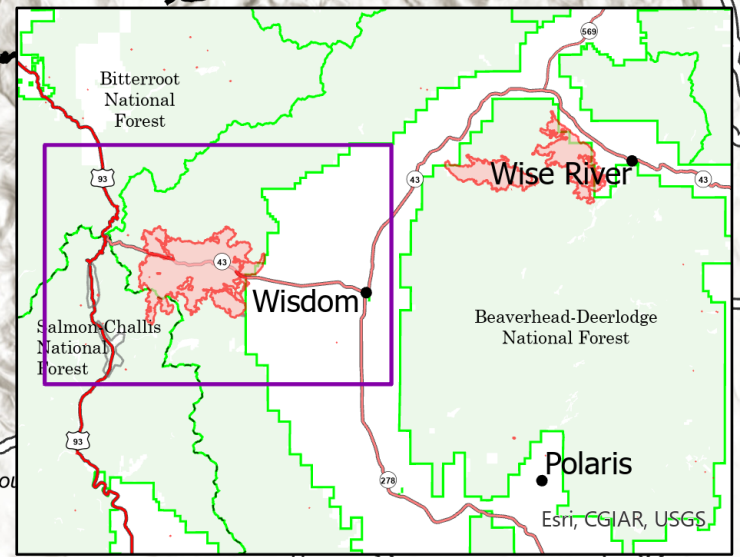

Trail Creek MT-BDF-006272

35.881 acres at 08/04/21 22:00
22% Contained

- Other
- Wildfire Daily Fire Perimeter
- Fire Edge
- Contained Line
- Highway
- Paved Roads
- Other Roads
- Scenic Byways
- National Designated Trail
- US Primary Route
- State Primary Route
- Battlefield