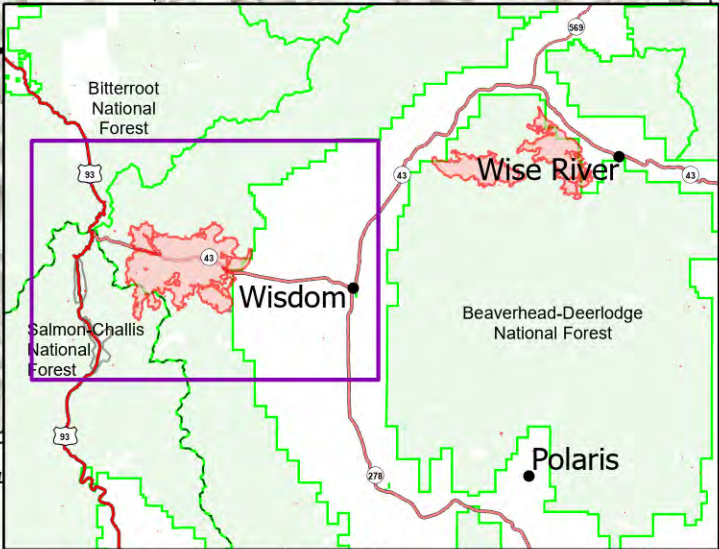

Trail Creek MT-BDF-006272

35,908 acres at 08/07/21 21:33
32 % Contained

- Other
- Wildfire Daily Fire Perimeter
- Fire Edge
- Contained Line
- Highway
- Paved Roads
- Other Roads
- Scenic Byways
- National Designated Trail
- US Primary Route
- State Primary Route
- Battlefield

SA Blue Situation Unit
8/8/2021 0933
1,042 Acres from IR
North American 1983 Datum.
LatLong Grid