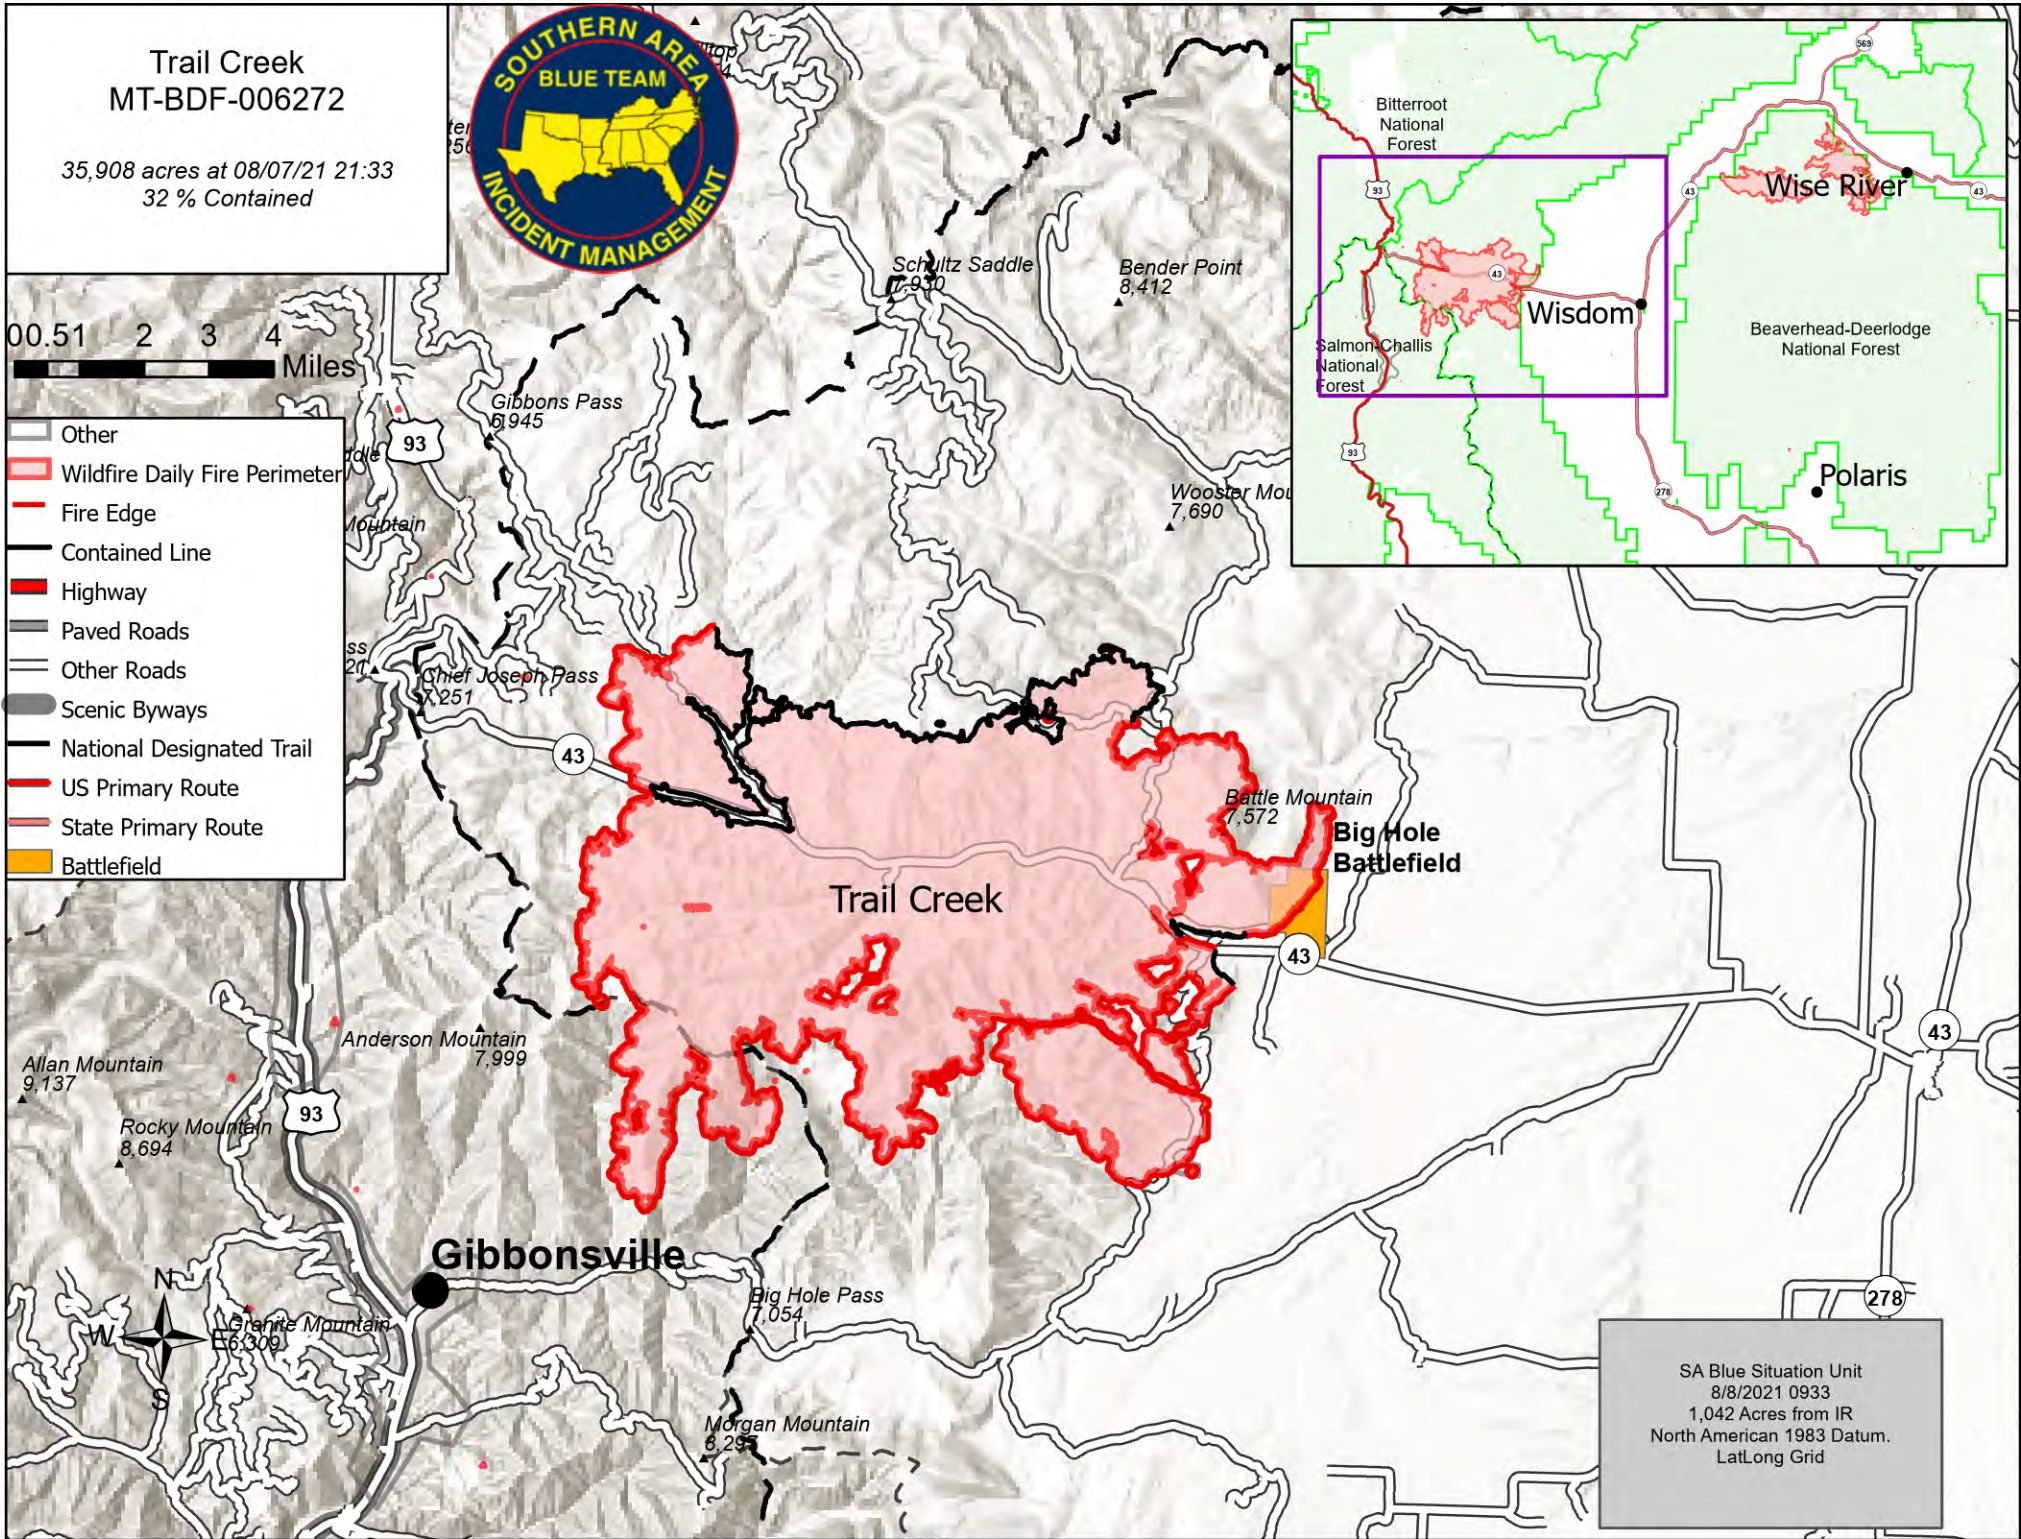

Trail Creek MT-BDF-006272

35,908 acres at 08/07/21 21:33
32 % Contained

- Other
- Wildfire Daily Fire Perimeter
- Fire Edge
- Contained Line
- Highway
- Paved Roads
- Other Roads
- Scenic Byways
- National Designated Trail
- US Primary Route
- State Primary Route
- Battlefield

SA Blue Situation Unit
8/8/2021 0933
1,042 Acres from IR
North American 1983 Datum.
LatLong Grid