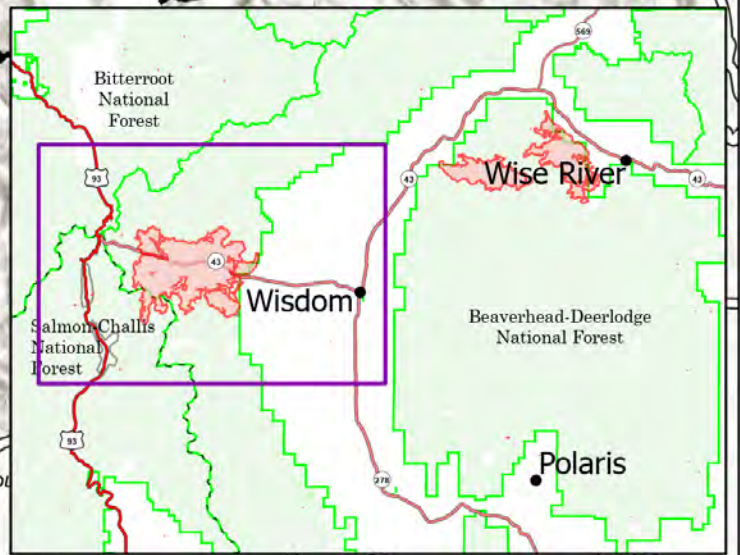

Trail Creek  
MT-BDF-006272

35,928 acres at 08/07/21 21:33  
32 % Contained

- Other
- Wildfire Daily Fire Perimeter
- Fire Edge
- Contained Line
- Highway
- Paved Roads
- Other Roads
- Scenic Byways
- National Designated Trail
- US Primary Route
- State Primary Route
- Battlefield

SA Blue Situation Unit  
8/9/2021 0629  
35,928 Acres from IR  
North American 1983 Datum.  
LatLong Grid