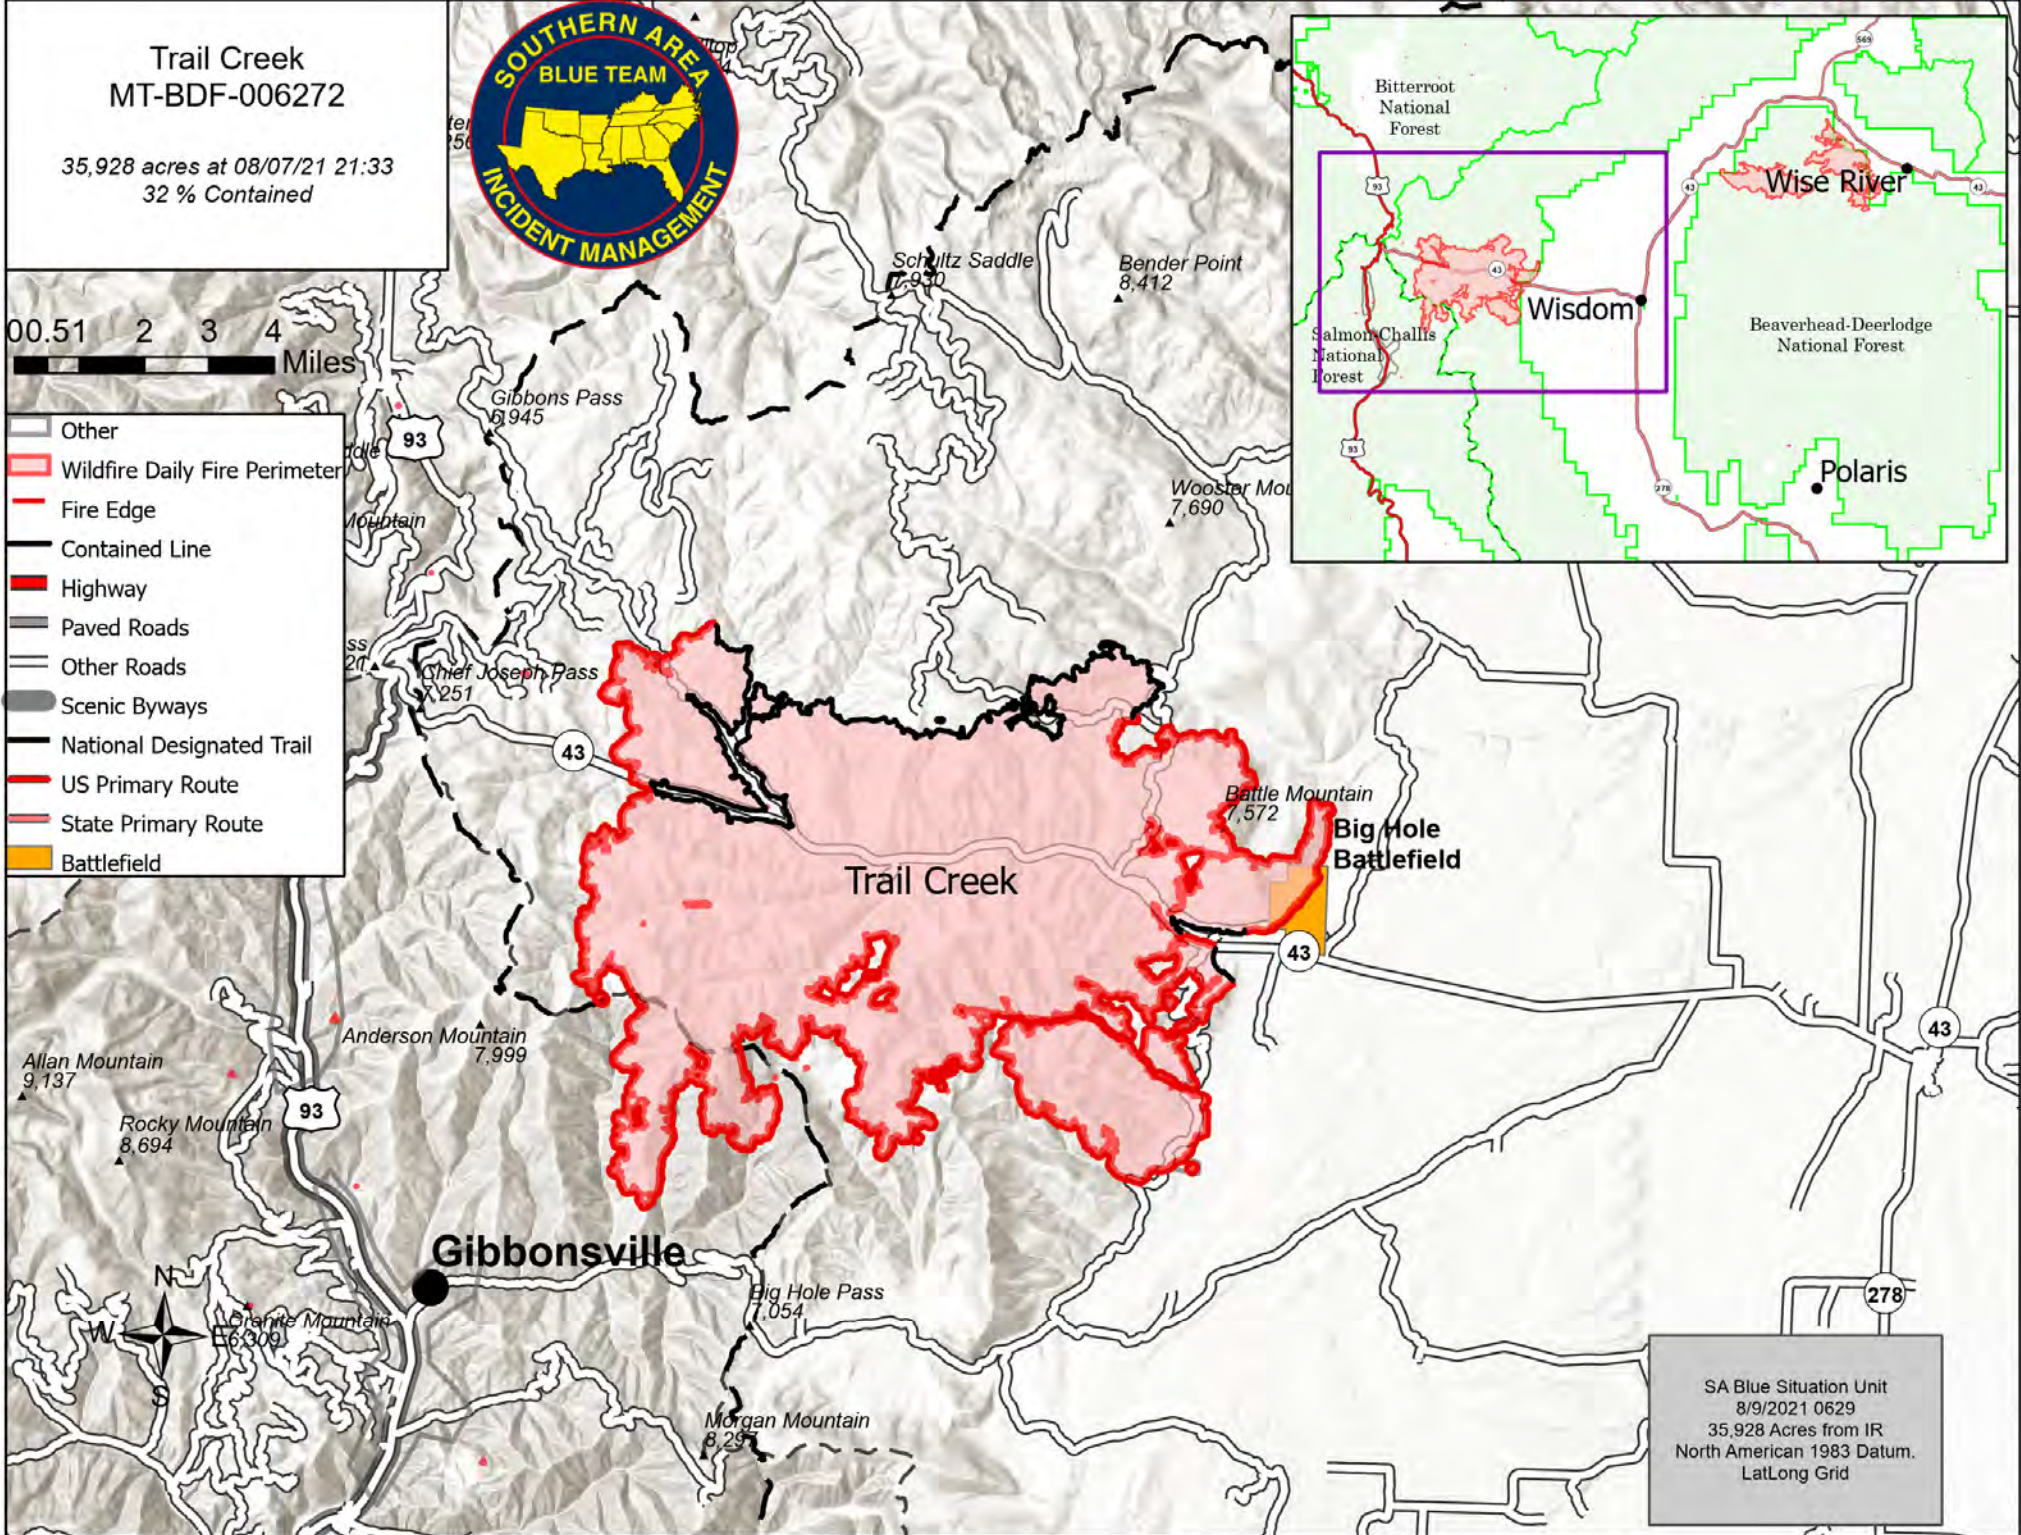

Trail Creek  
MT-BDF-006272

35,928 acres at 08/07/21 21:33  
32 % Contained

- Other
- Wildfire Daily Fire Perimeter
- Fire Edge
- Contained Line
- Highway
- Paved Roads
- Other Roads
- Scenic Byways
- National Designated Trail
- US Primary Route
- State Primary Route
- Battlefield

SA Blue Situation Unit  
8/9/2021 0629  
35,928 Acres from IR  
North American 1983 Datum.  
LatLong Grid