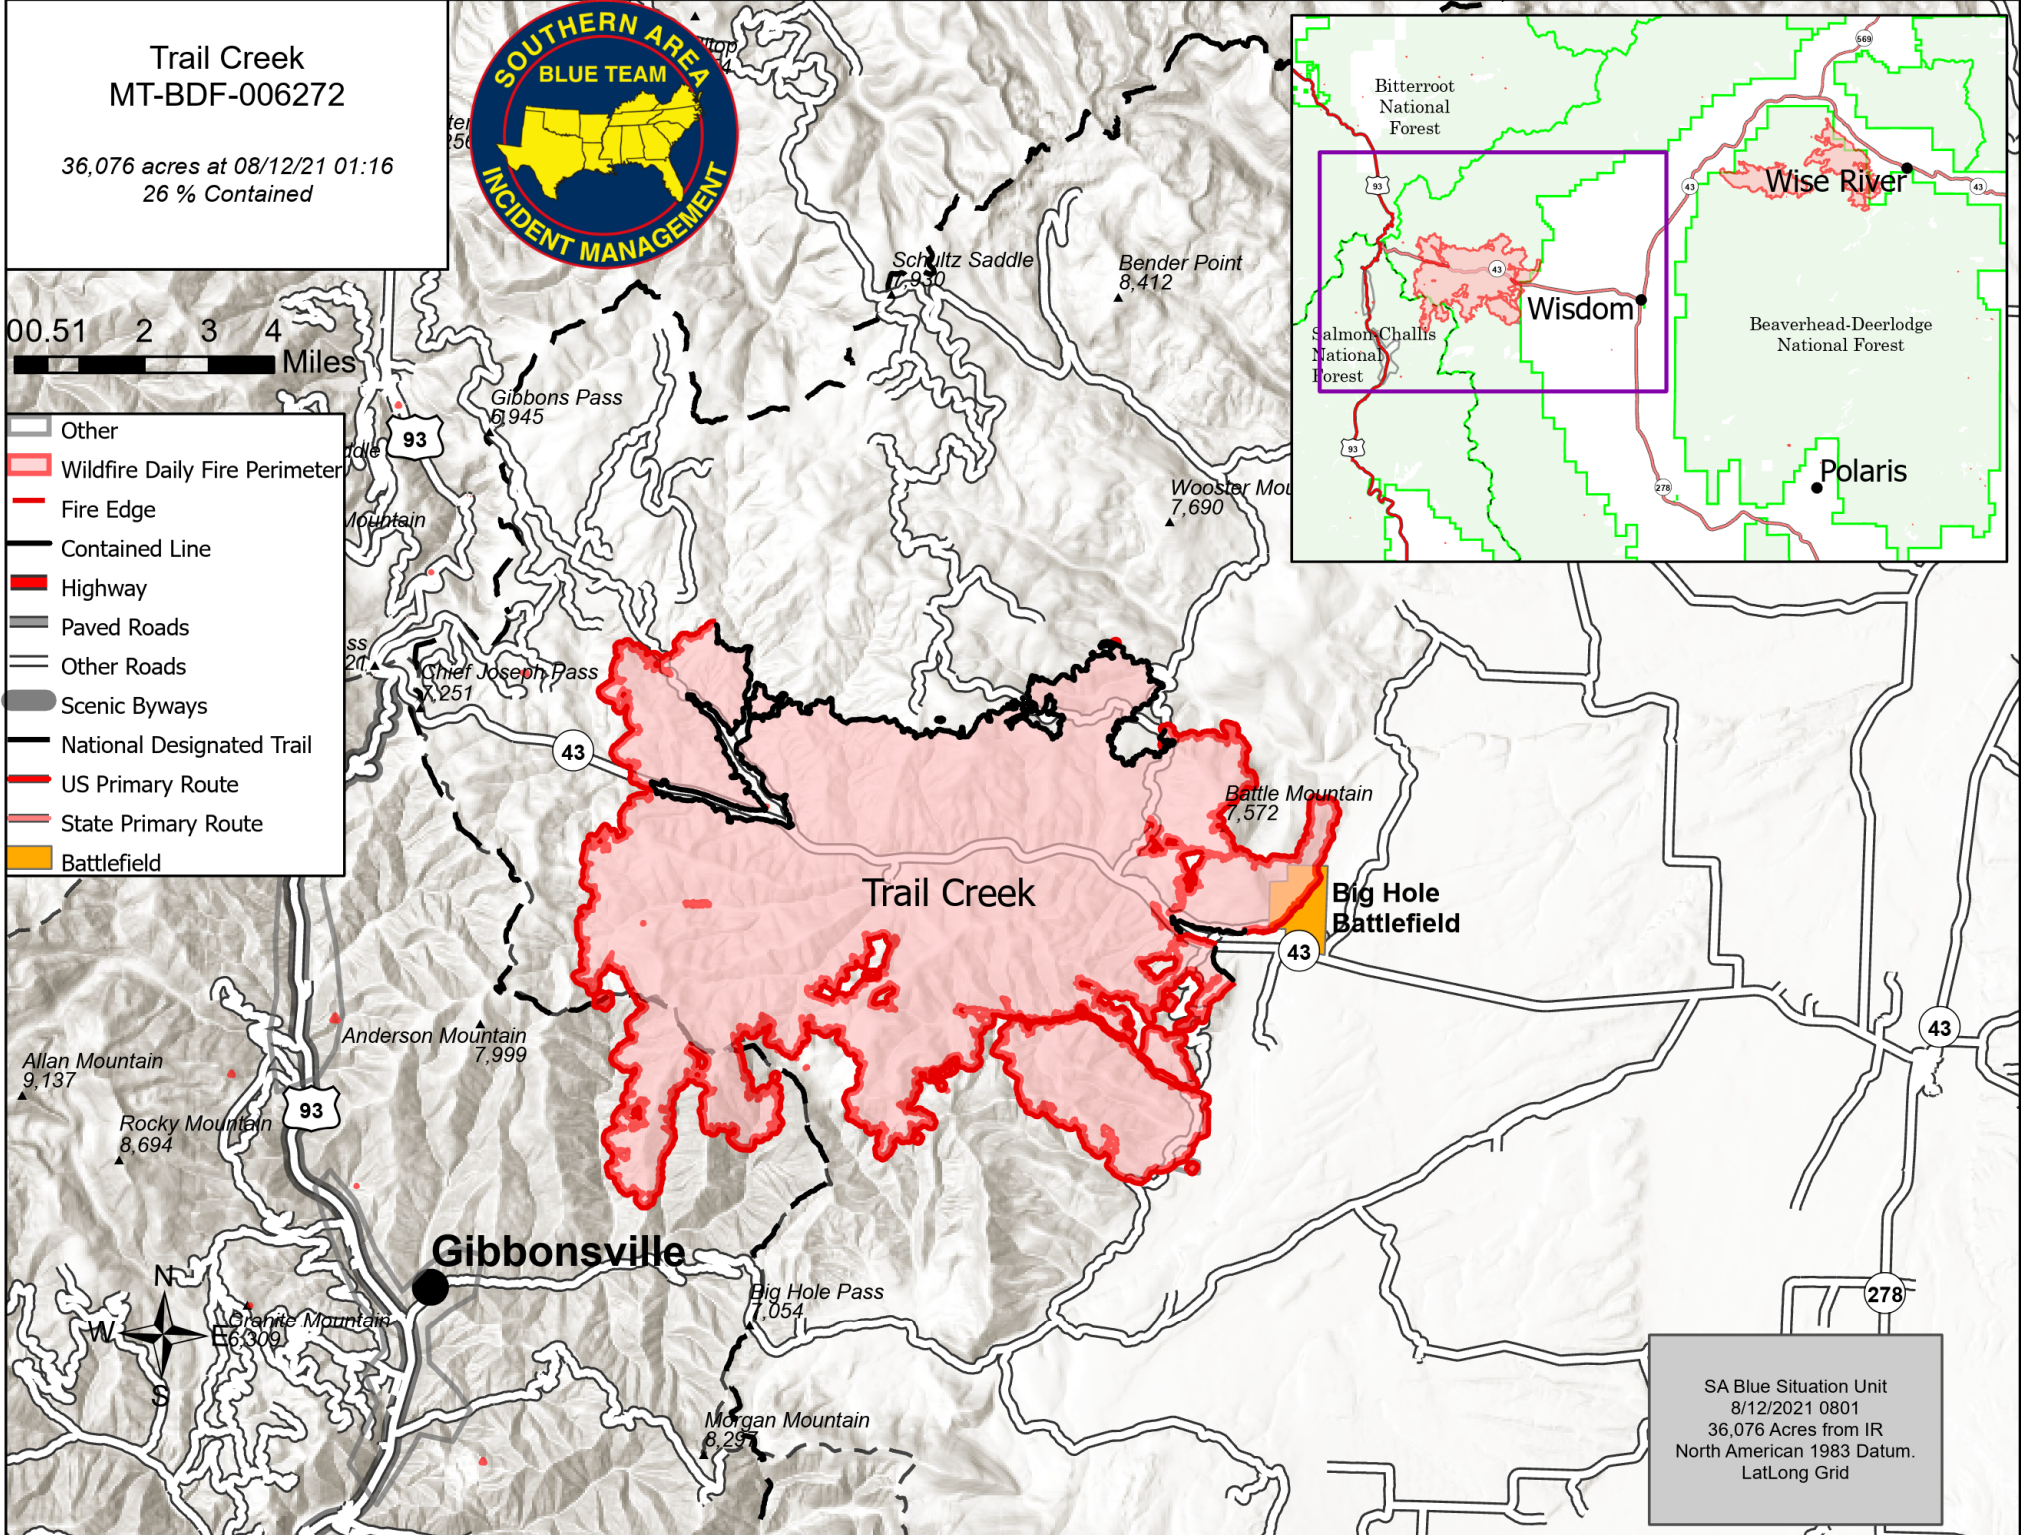

# Trail Creek MT-BDF-006272

36,076 acres at 08/12/21 01:16  
26 % Contained

- Other
- Wildfire Daily Fire Perimeter
- Fire Edge
- Contained Line
- Highway
- Paved Roads
- Other Roads
- Scenic Byways
- National Designated Trail
- US Primary Route
- State Primary Route
- Battlefield

SA Blue Situation Unit  
8/12/2021 0801  
36,076 Acres from IR  
North American 1983 Datum.  
LatLong Grid