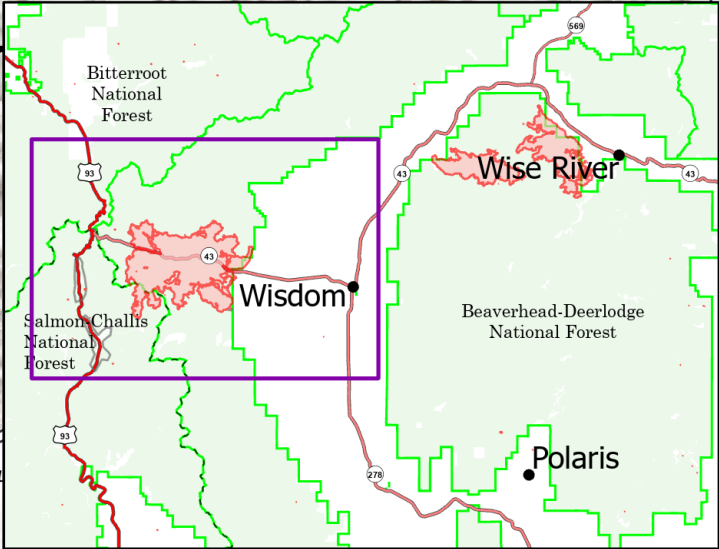

# Trail Creek MT-BDF-006272

36,076 acres at 08/12/21 01:16  
26 % Contained

- Other
- Wildfire Daily Fire Perimeter
- Fire Edge
- Contained Line
- Highway
- Paved Roads
- Other Roads
- Scenic Byways
- National Designated Trail
- US Primary Route
- State Primary Route
- Battlefield

SA Blue Situation Unit  
8/12/2021 0801  
36,076 Acres from IR  
North American 1983 Datum.  
LatLong Grid