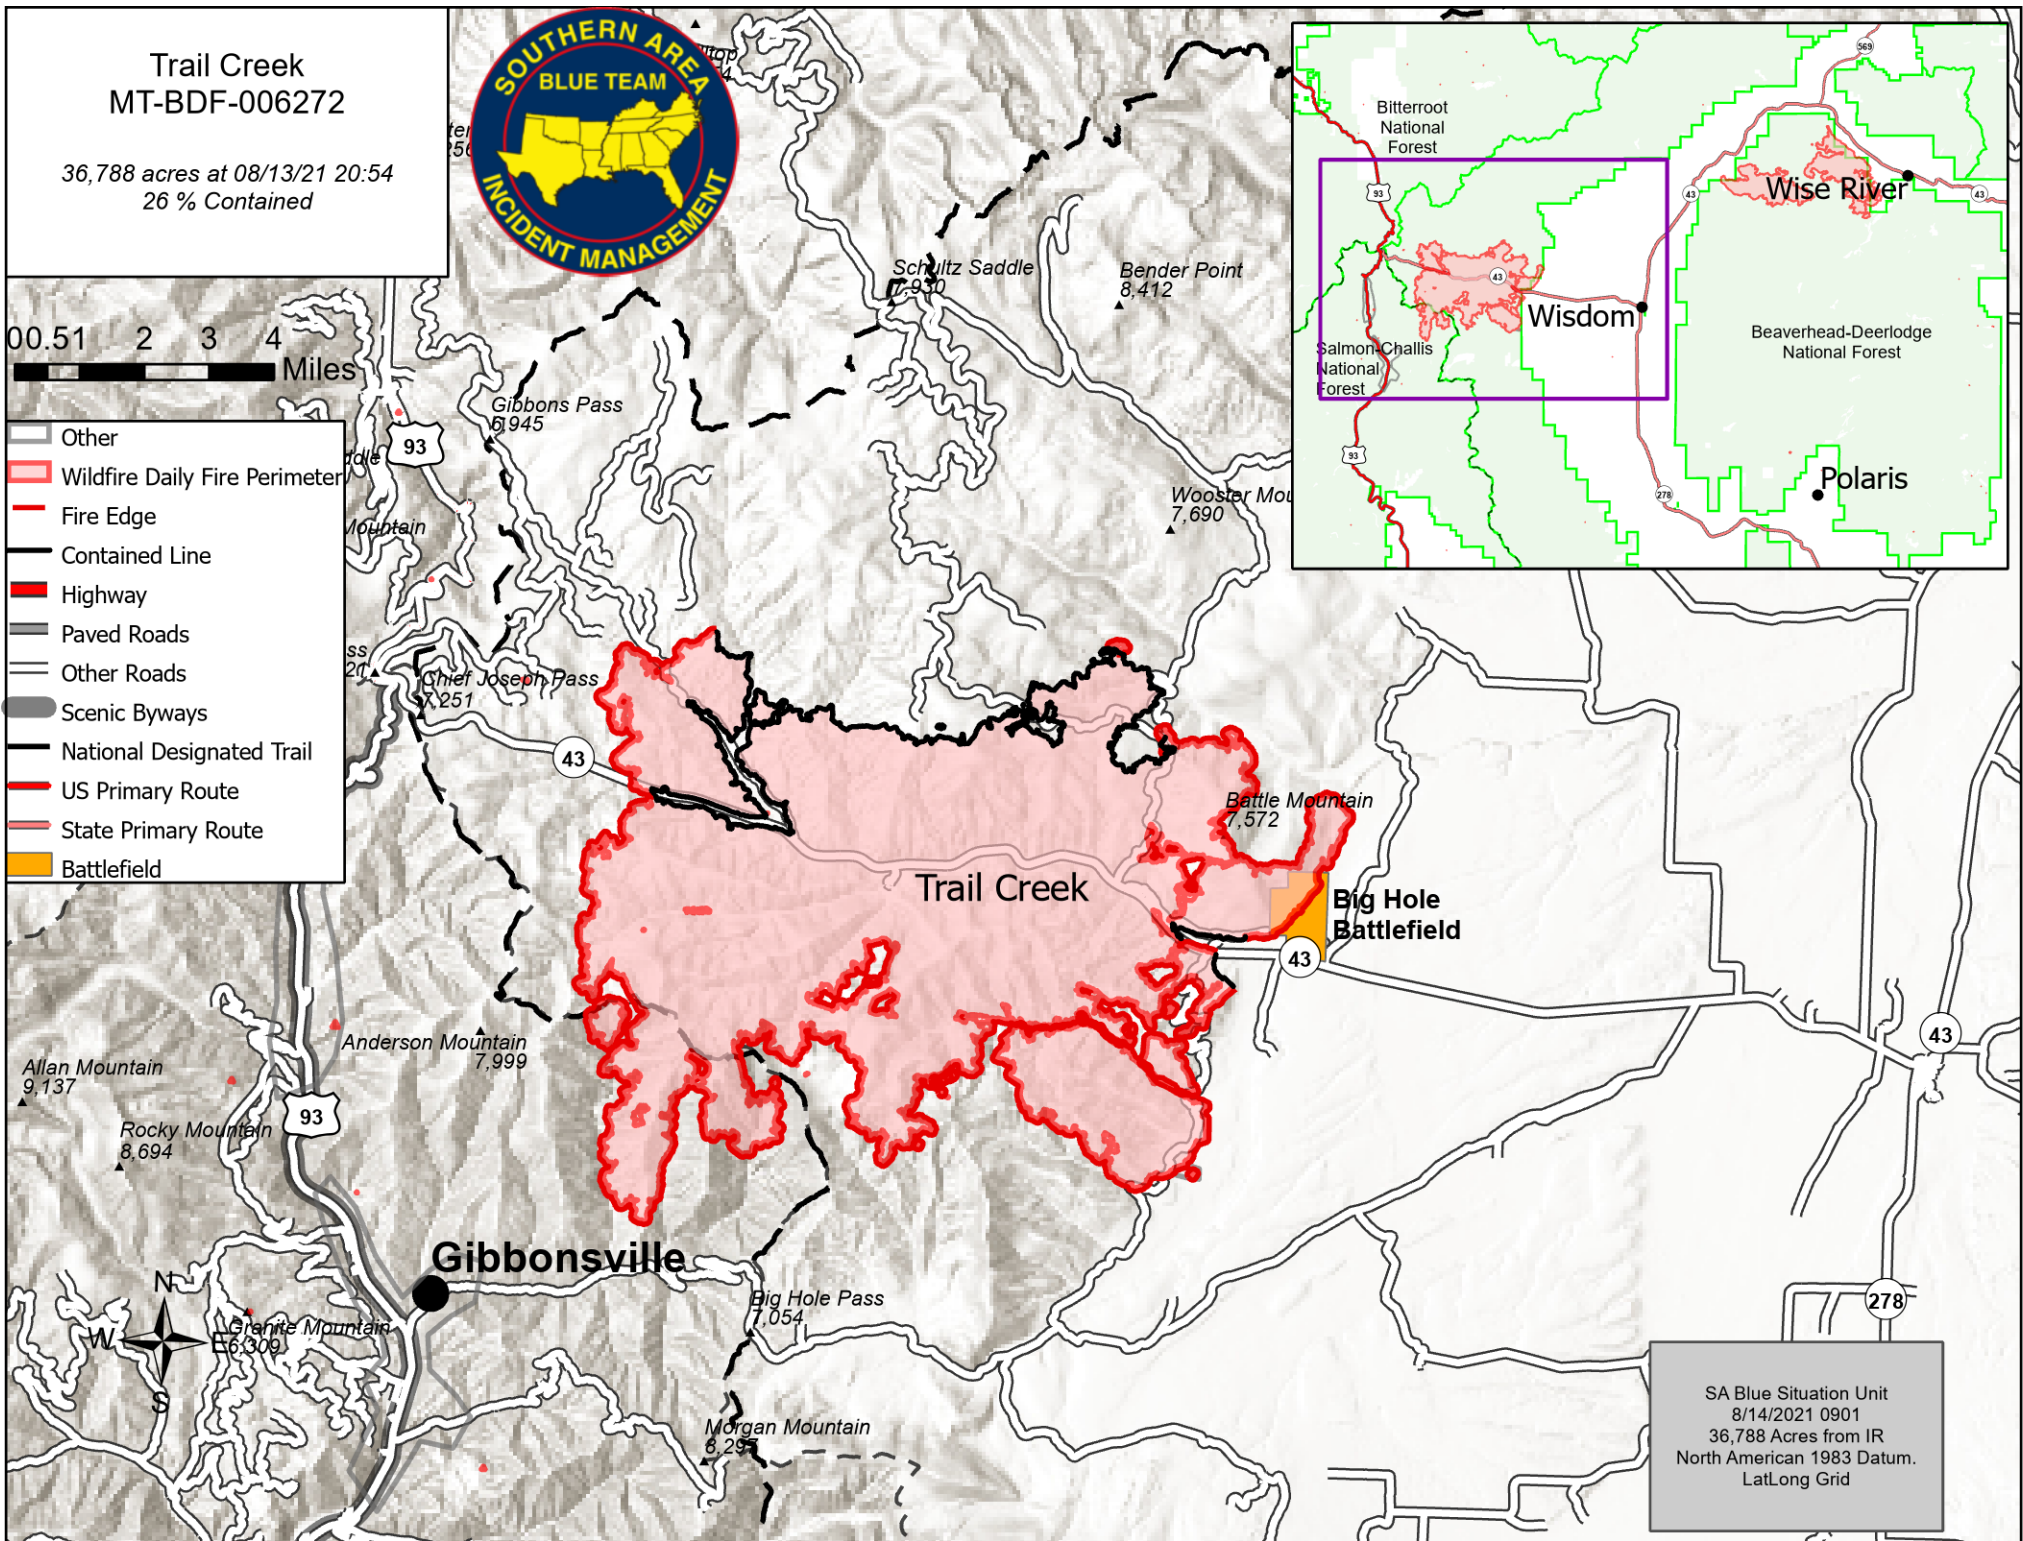

Trail Creek
MT-BDF-006272

36,788 acres at 08/13/21 20:54
26 % Contained

0 0.5 1 2 3 4 Miles

- Other
- Wildfire Daily Fire Perimeter
- Fire Edge
- Contained Line
- Highway
- Paved Roads
- Other Roads
- Scenic Byways
- National Designated Trail
- US Primary Route
- State Primary Route
- Battlefield

SA Blue Situation Unit
8/14/2021 0901
36,788 Acres from IR
North American 1983 Datum.
LatLong Grid