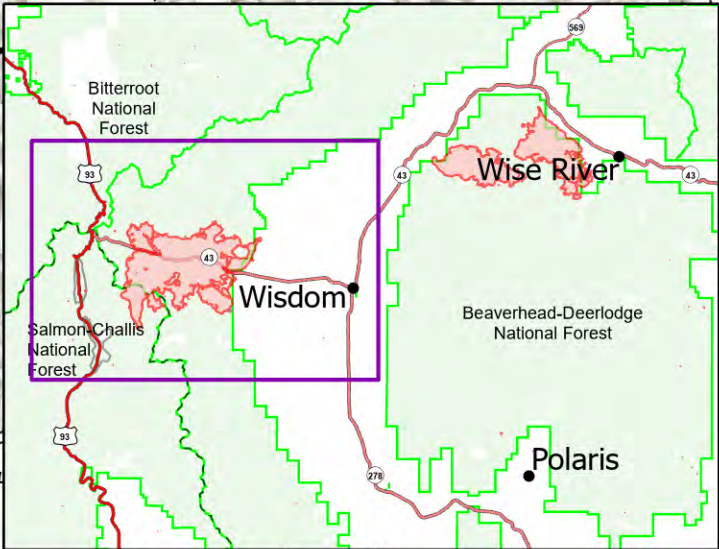

Trail Creek MT-BDF-006272

38,845 acres at 08/16/21 22:23
26 % Contained

- Other
- Wildfire Daily Fire Perimeter
- Fire Edge
- Contained Line
- Highway
- Paved Roads
- Other Roads
- Scenic Byways
- National Designated Trail
- US Primary Route
- State Primary Route
- Battlefield

SA Blue Situation Unit
8/18/2021 0808
38,845 Acres from IR
North American 1983 Datum.
LatLong Grid