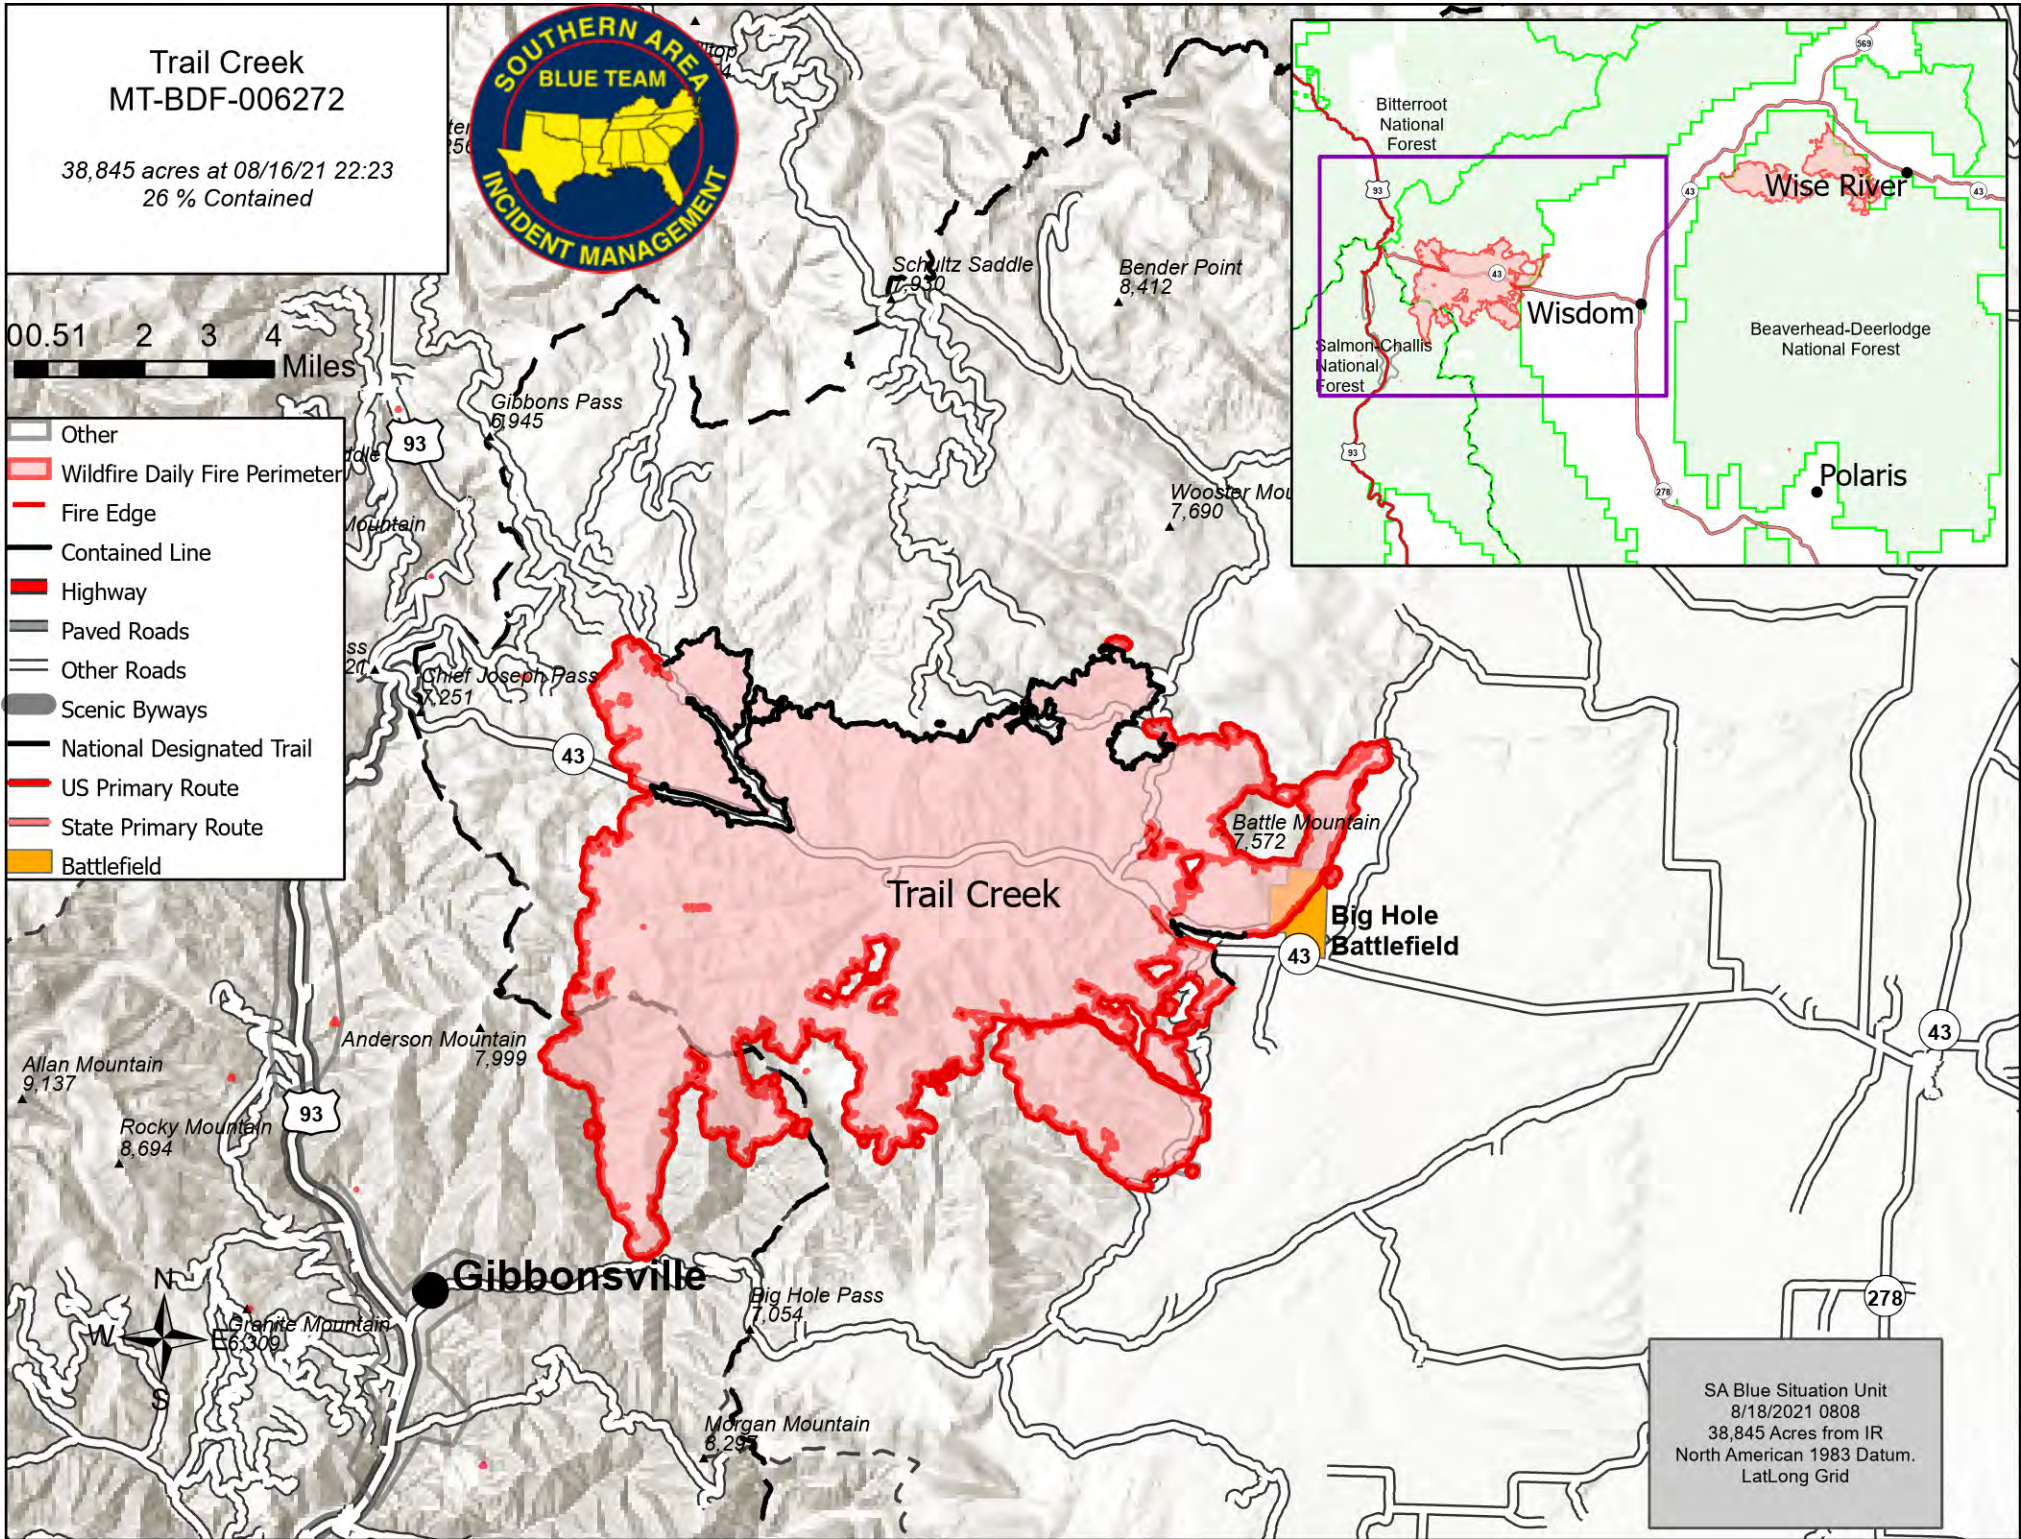

Trail Creek MT-BDF-006272

38,845 acres at 08/16/21 22:23
26 % Contained

- Other
- Wildfire Daily Fire Perimeter
- Fire Edge
- Contained Line
- Highway
- Paved Roads
- Other Roads
- Scenic Byways
- National Designated Trail
- US Primary Route
- State Primary Route
- Battlefield

SA Blue Situation Unit
8/18/2021 0808
38,845 Acres from IR
North American 1983 Datum.
LatLong Grid