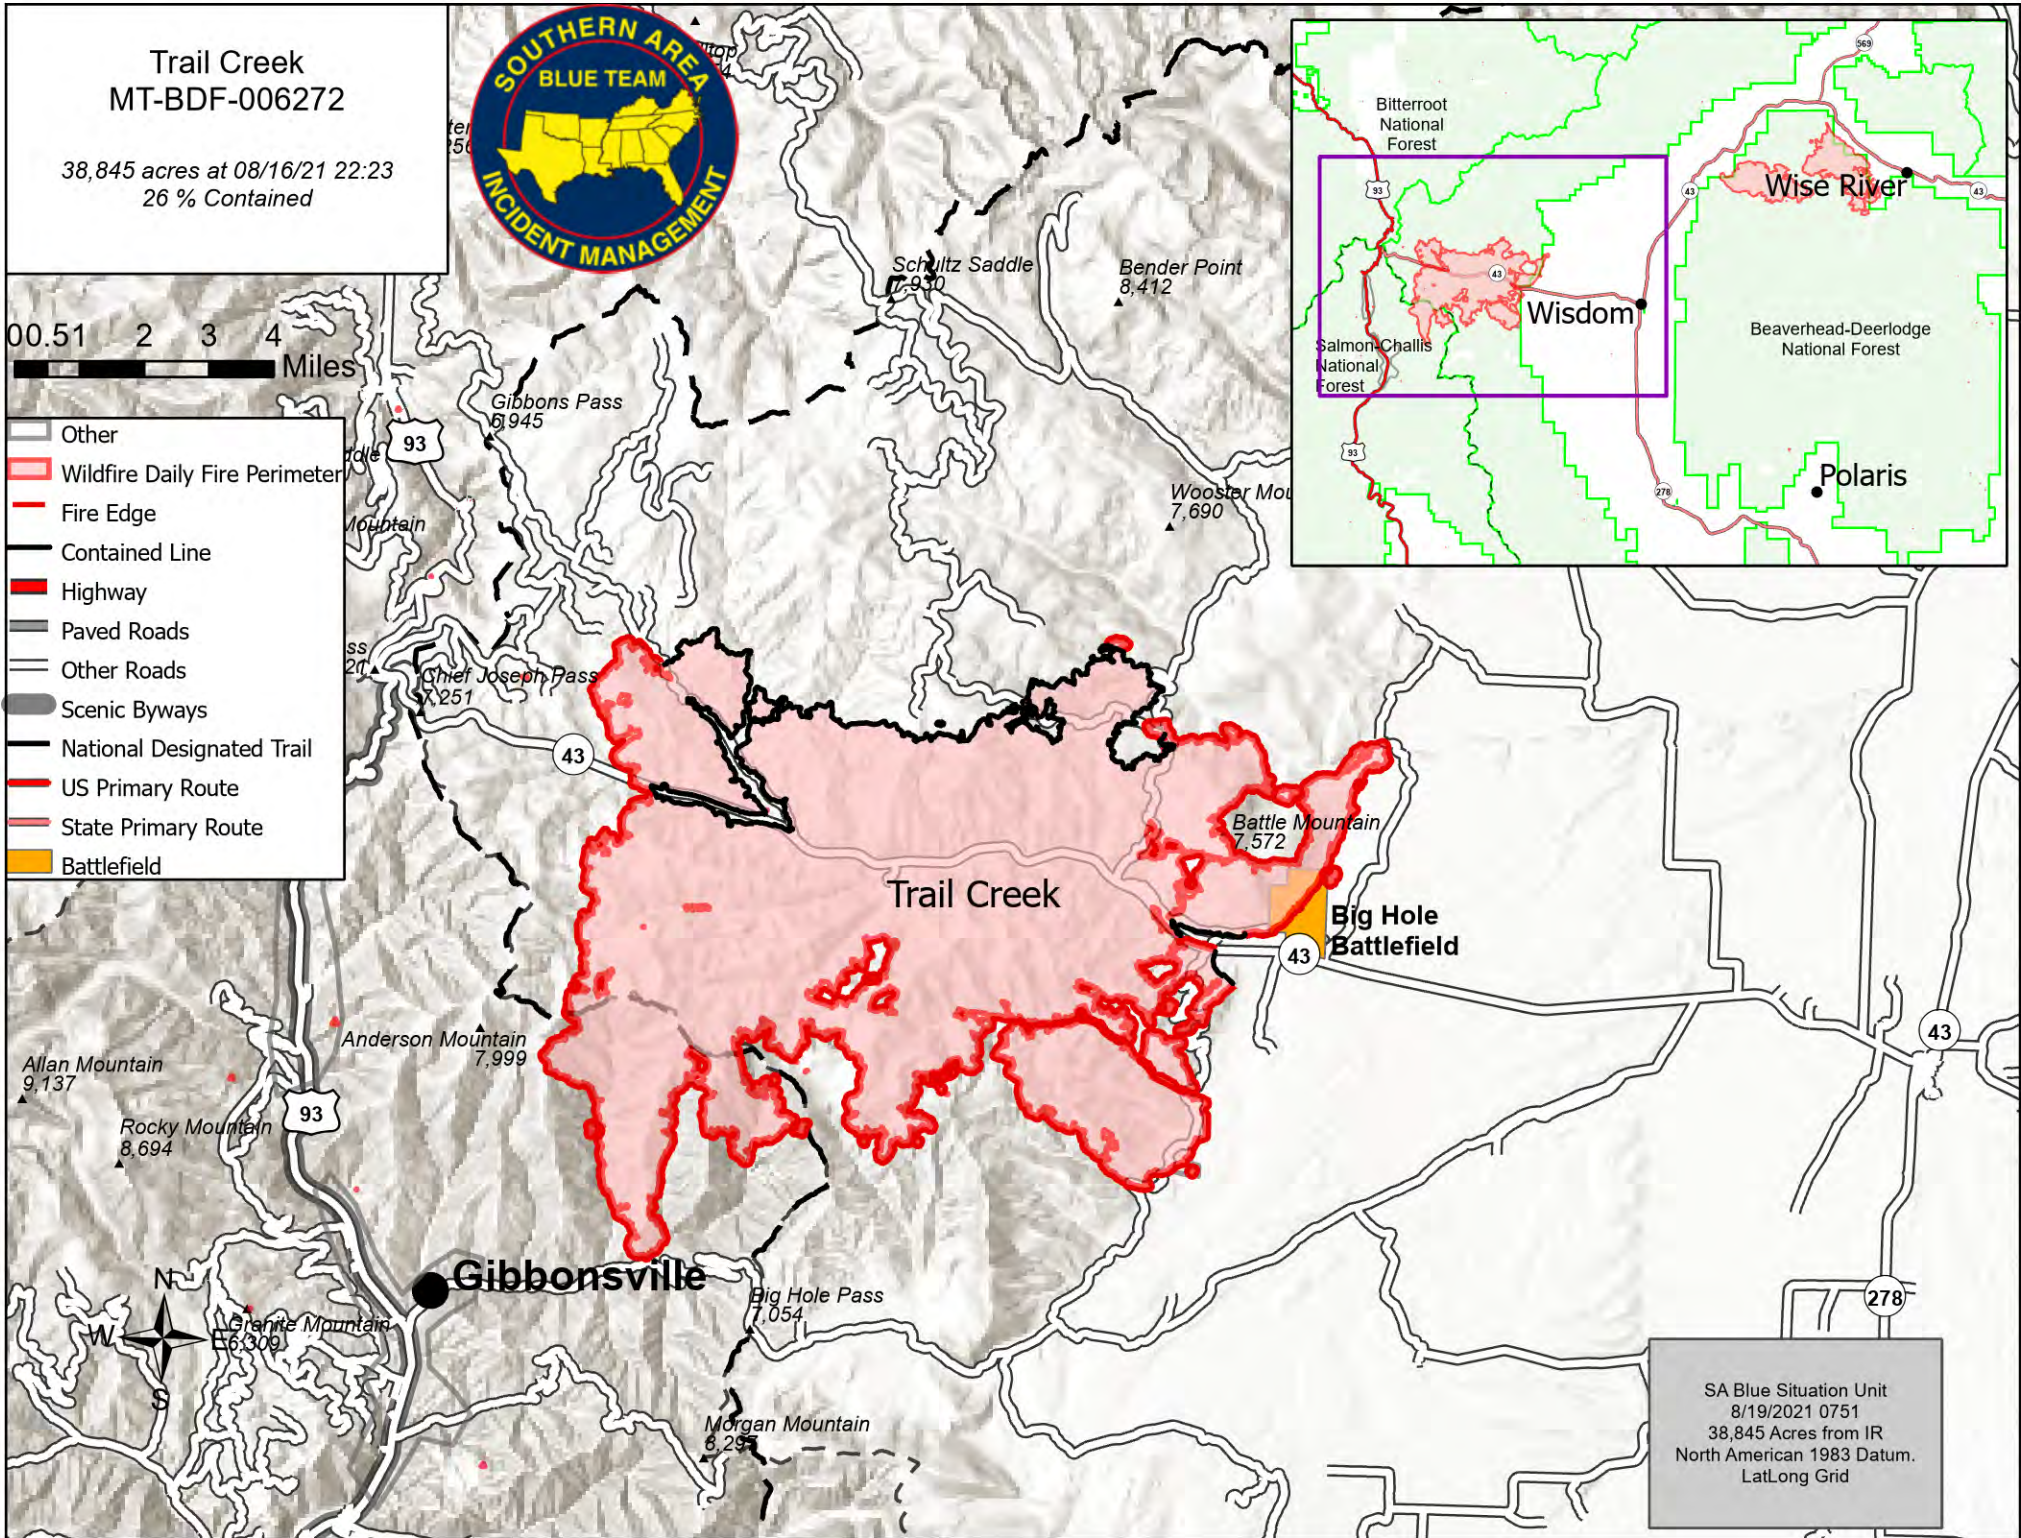

# Trail Creek MT-BDF-006272

38,845 acres at 08/16/21 22:23  
26 % Contained

- Other
- Wildfire Daily Fire Perimeter
- Fire Edge
- Contained Line
- Highway
- Paved Roads
- Other Roads
- Scenic Byways
- National Designated Trail
- US Primary Route
- State Primary Route
- Battlefield

SA Blue Situation Unit  
8/19/2021 0751  
38,845 Acres from IR  
North American 1983 Datum.  
LatLong Grid