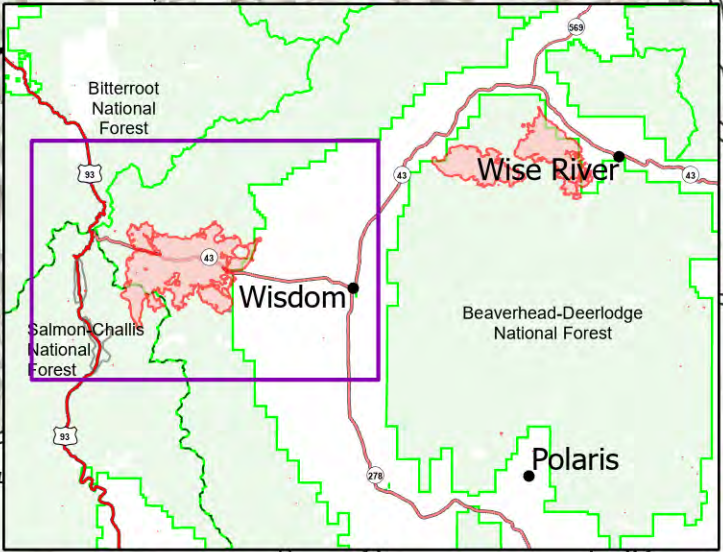

# Trail Creek MT-BDF-006272

38,845 acres at 08/16/21 22:23  
26 % Contained

- Other
- Wildfire Daily Fire Perimeter
- Fire Edge
- Contained Line
- Highway
- Paved Roads
- Other Roads
- Scenic Byways
- National Designated Trail
- US Primary Route
- State Primary Route
- Battlefield

SA Blue Situation Unit  
8/19/2021 0751  
38,845 Acres from IR  
North American 1983 Datum.  
LatLong Grid