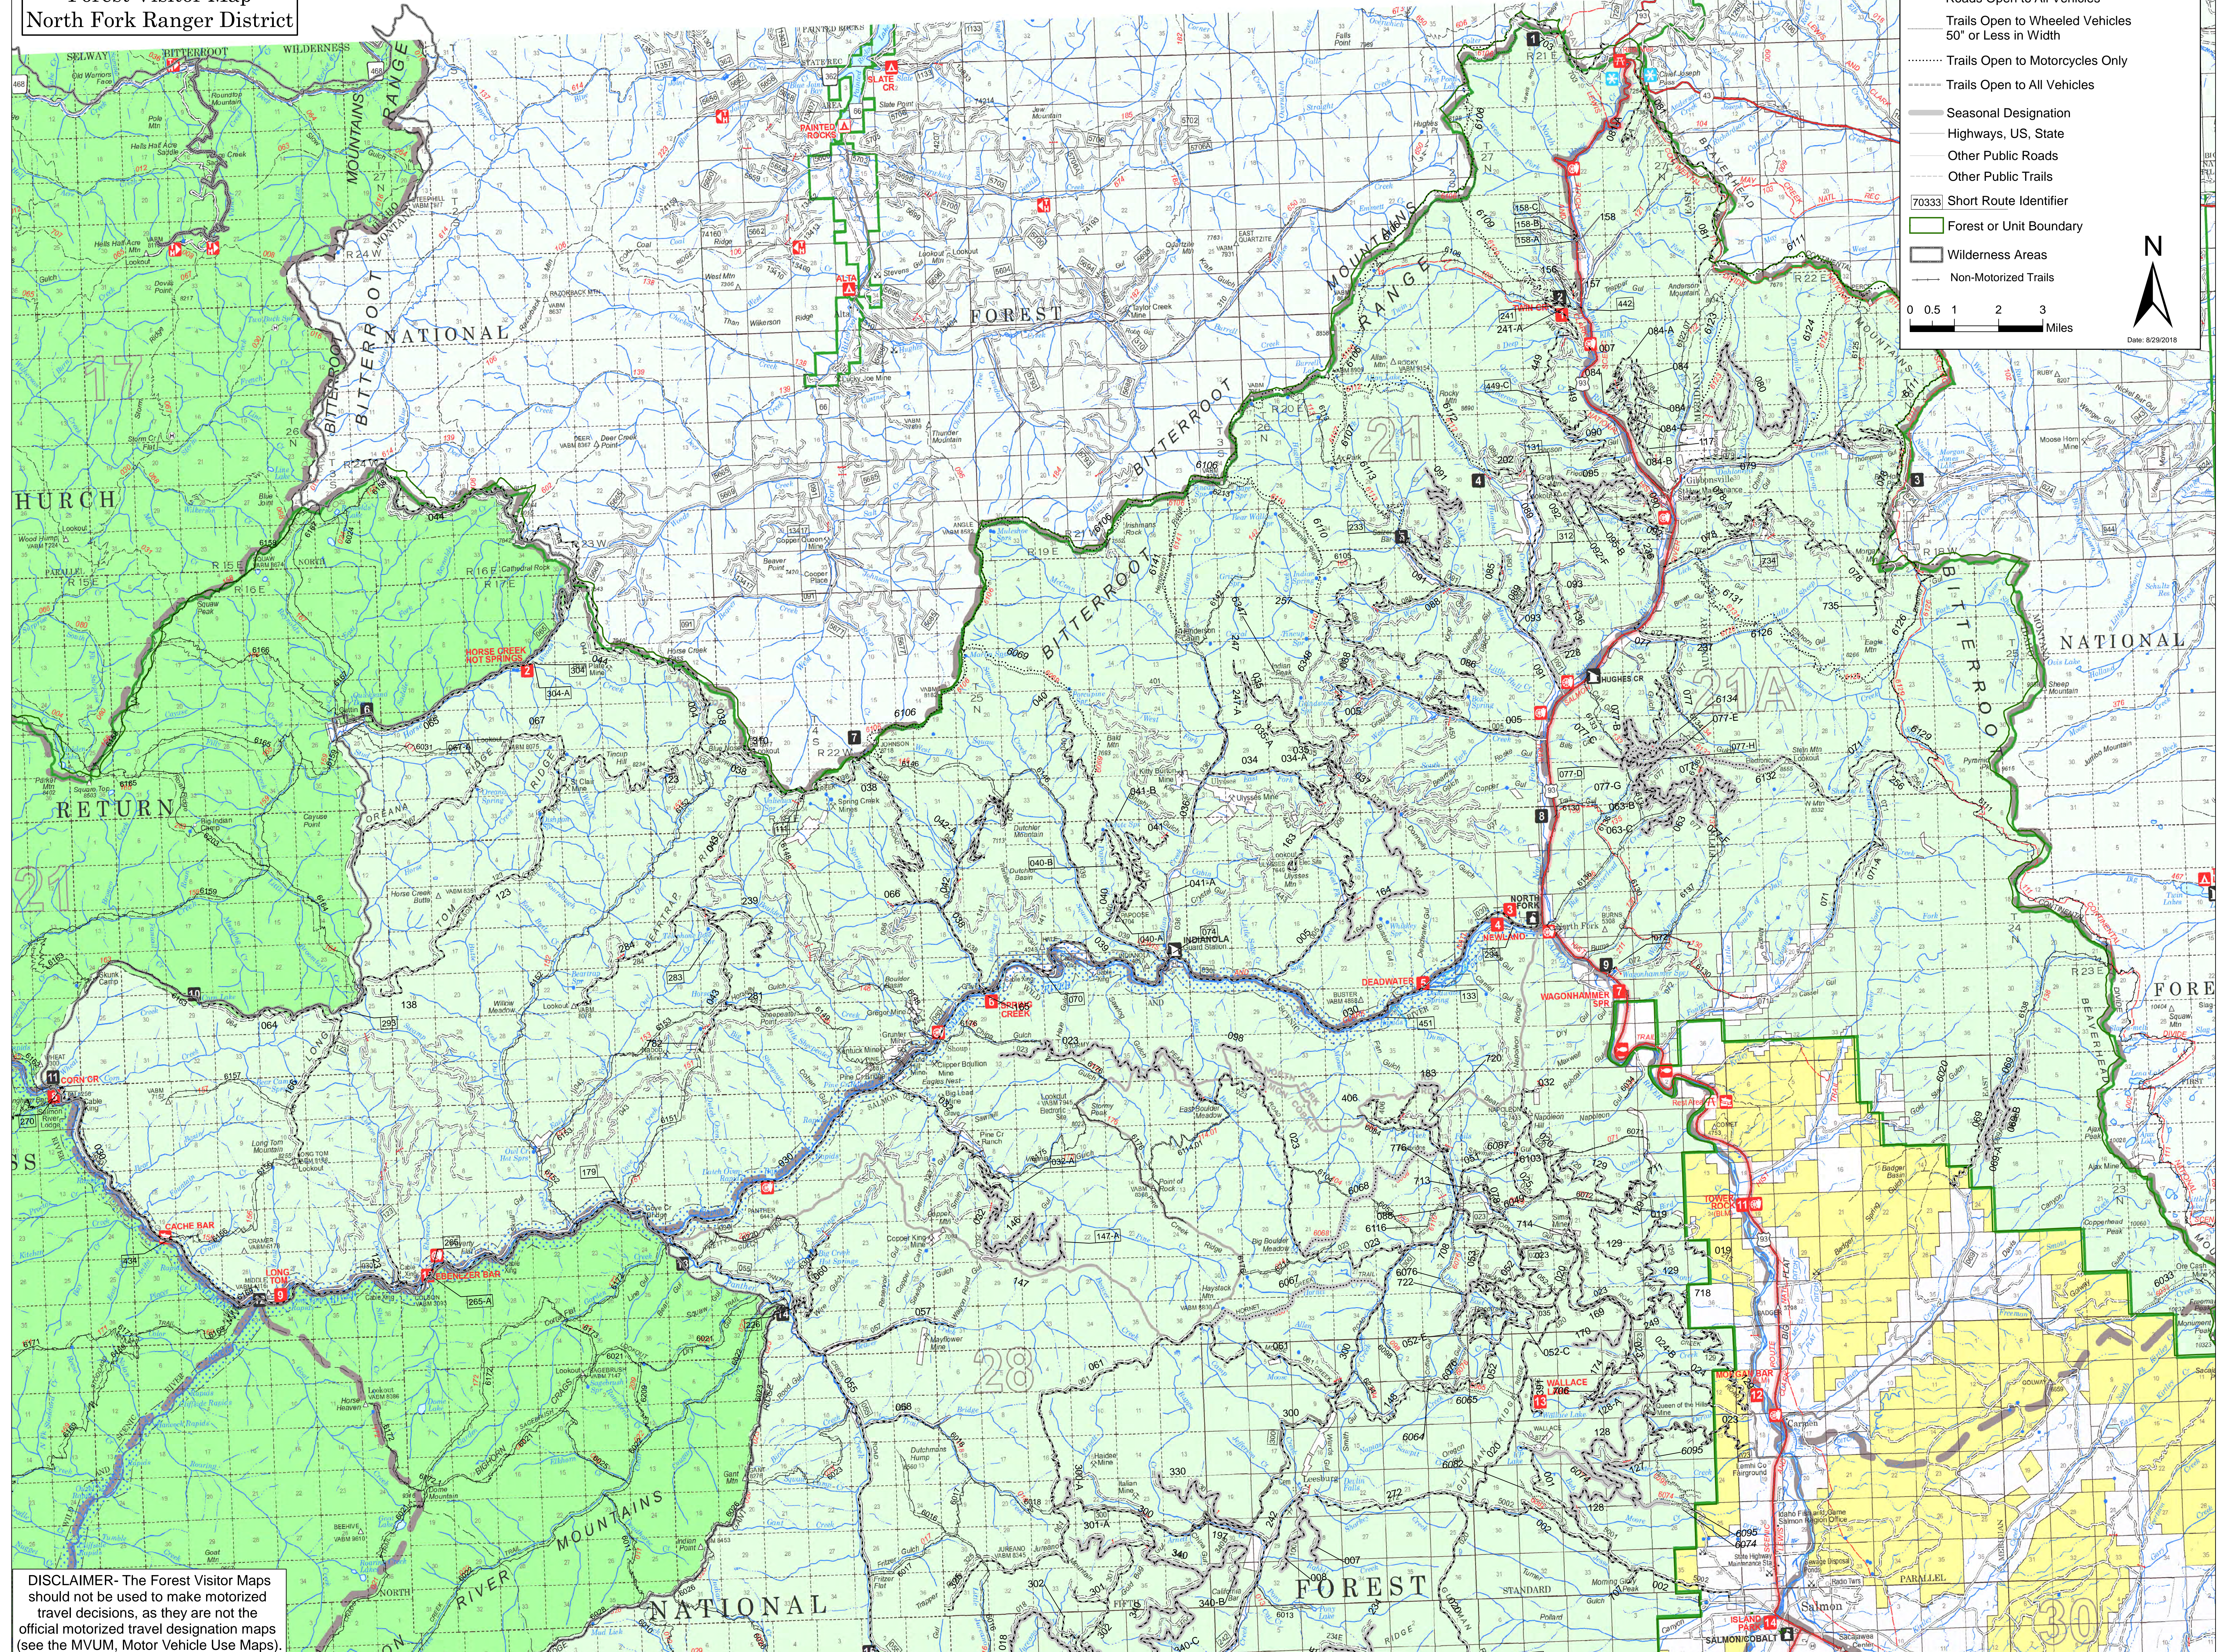

**Forest Visitor Map**  
**North Fork Ranger District**

**Legend**

- Roads Open to All Vehicles
- Trails Open to Wheeled Vehicles  
50' or Less in Width
- ..... Trails Open to Motorcycles Only
- Trails Open to All Vehicles
- Seasonal Designation
- Highways, US, State
- Other Public Roads
- Other Public Trails
- 70333 Short Route Identifier
- Forest or Unit Boundary
- Wilderness Areas
- Non-Motorized Trails

0 0.5 1 2 3 Miles

N  
Date: 8/29/2018

**DISCLAIMER-** The Forest Visitor Maps should not be used to make motorized travel decisions, as they are not the official motorized travel designation maps (see the MVUM, Motor Vehicle Use Maps).