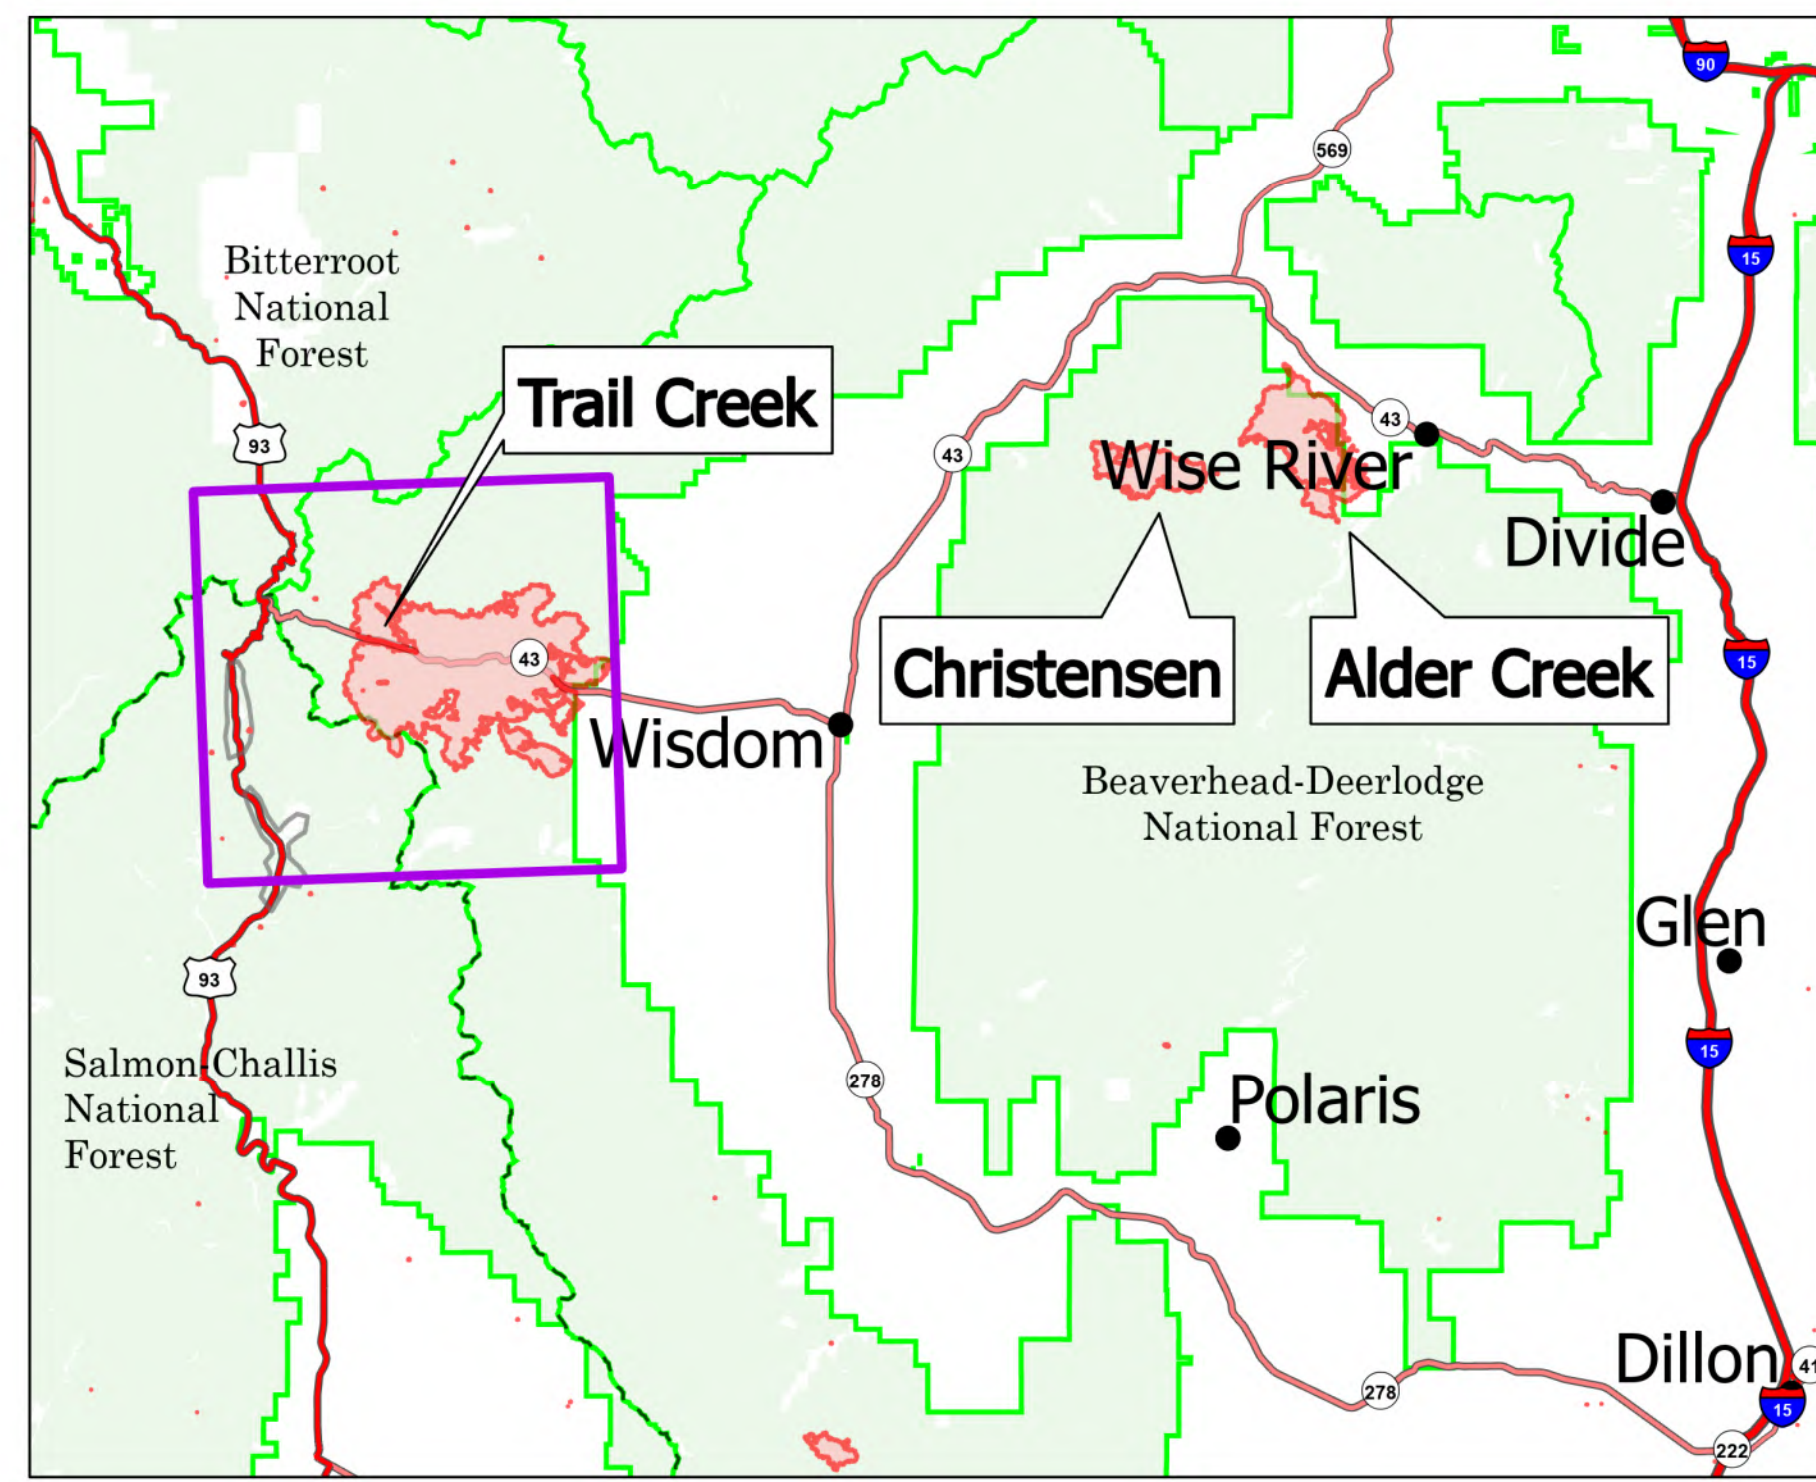

Public Information

Trail Creek
 MT-BDF-006272
 7/26/2021
 31,123 acres

- Other
- Wildfire Daily Fire Perimeter
- Other State Lands
- Bureau of Land Management Lands
- National Park Service Lands
- Forest Service Land
- Battlefield
- Fire History

Fire perimeter updated from Acres from IR on 07/25/21 23:00
 0 0.5 1 1.5 2 Miles
 1 inch equals 0.5 miles Scale: 1:29,297