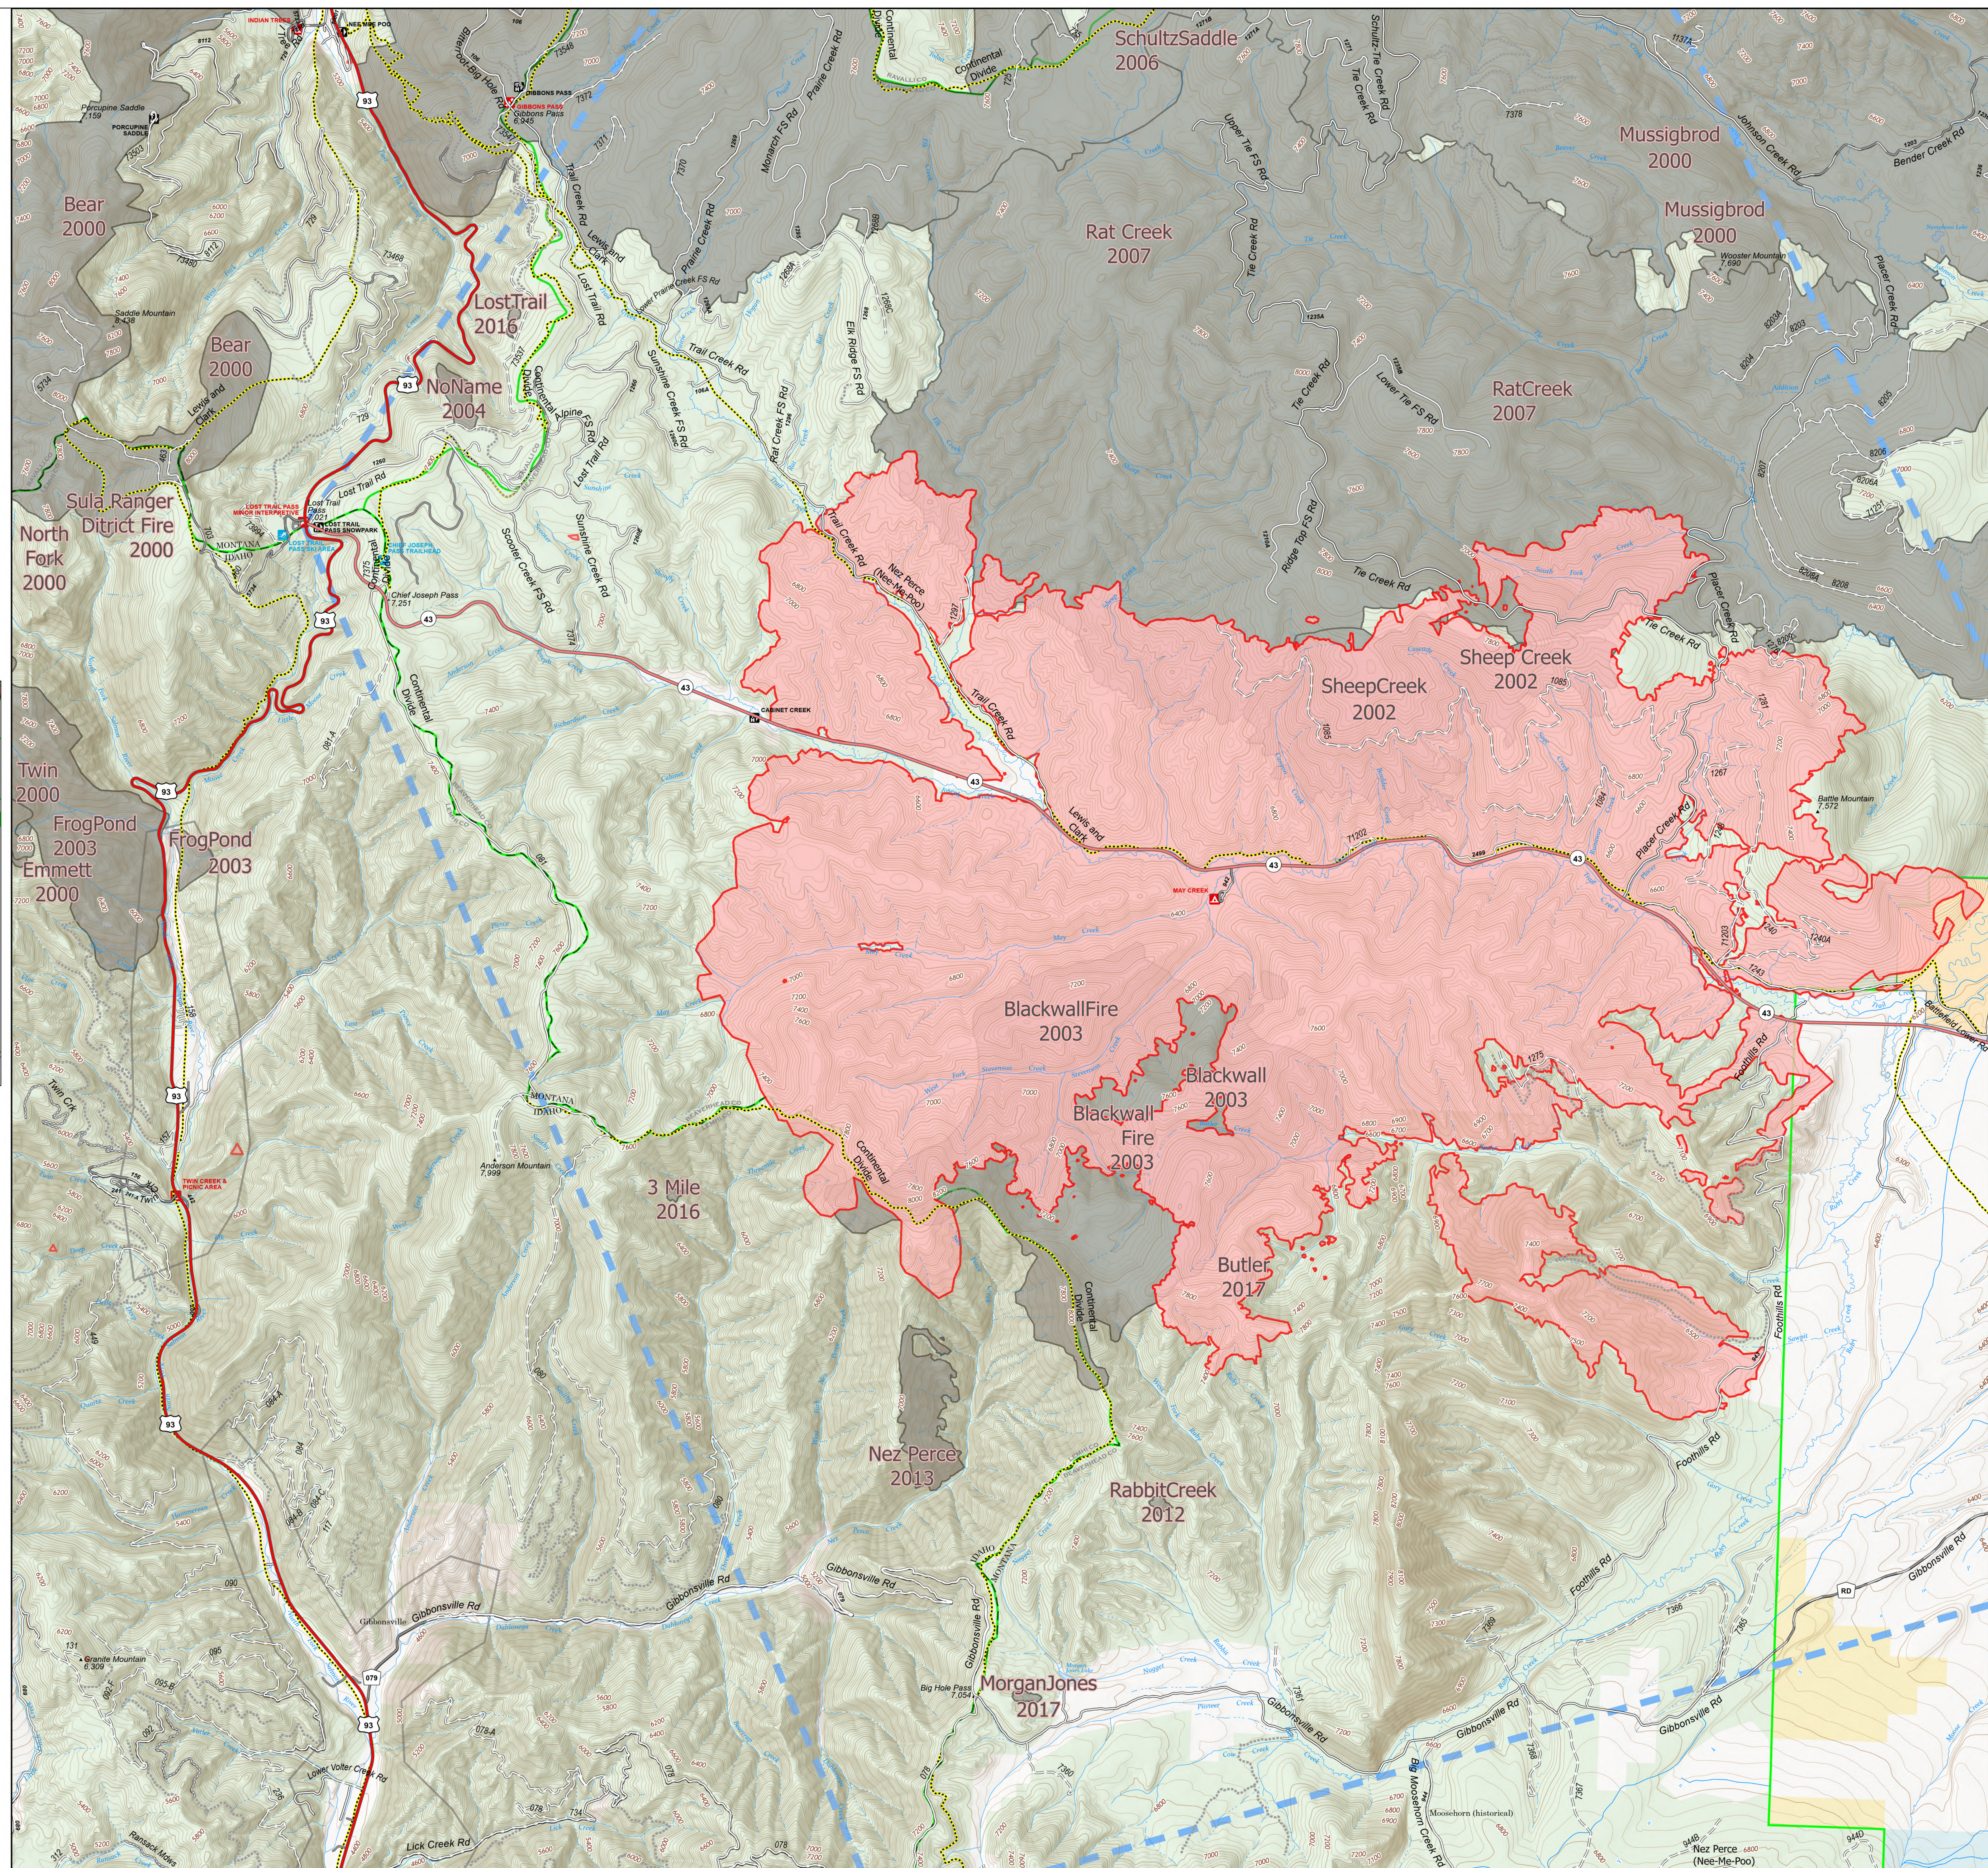

Public Information

Trail Creek
 MT-BDF-006272
 7/26/2021
 31,123 acres

- Other
- Wildfire Daily Fire Perimeter
- Other State Lands
- Bureau of Land Management Lands
- National Park Service Lands
- Forest Service Land
- Battlefield
- Fire History

Fire perimeter updated from Acres from IR on 07/25/21 23:00
 0 0.5 1 1.5 2 Miles
 1 inch equals 0.5 miles Scale: 1:29,297