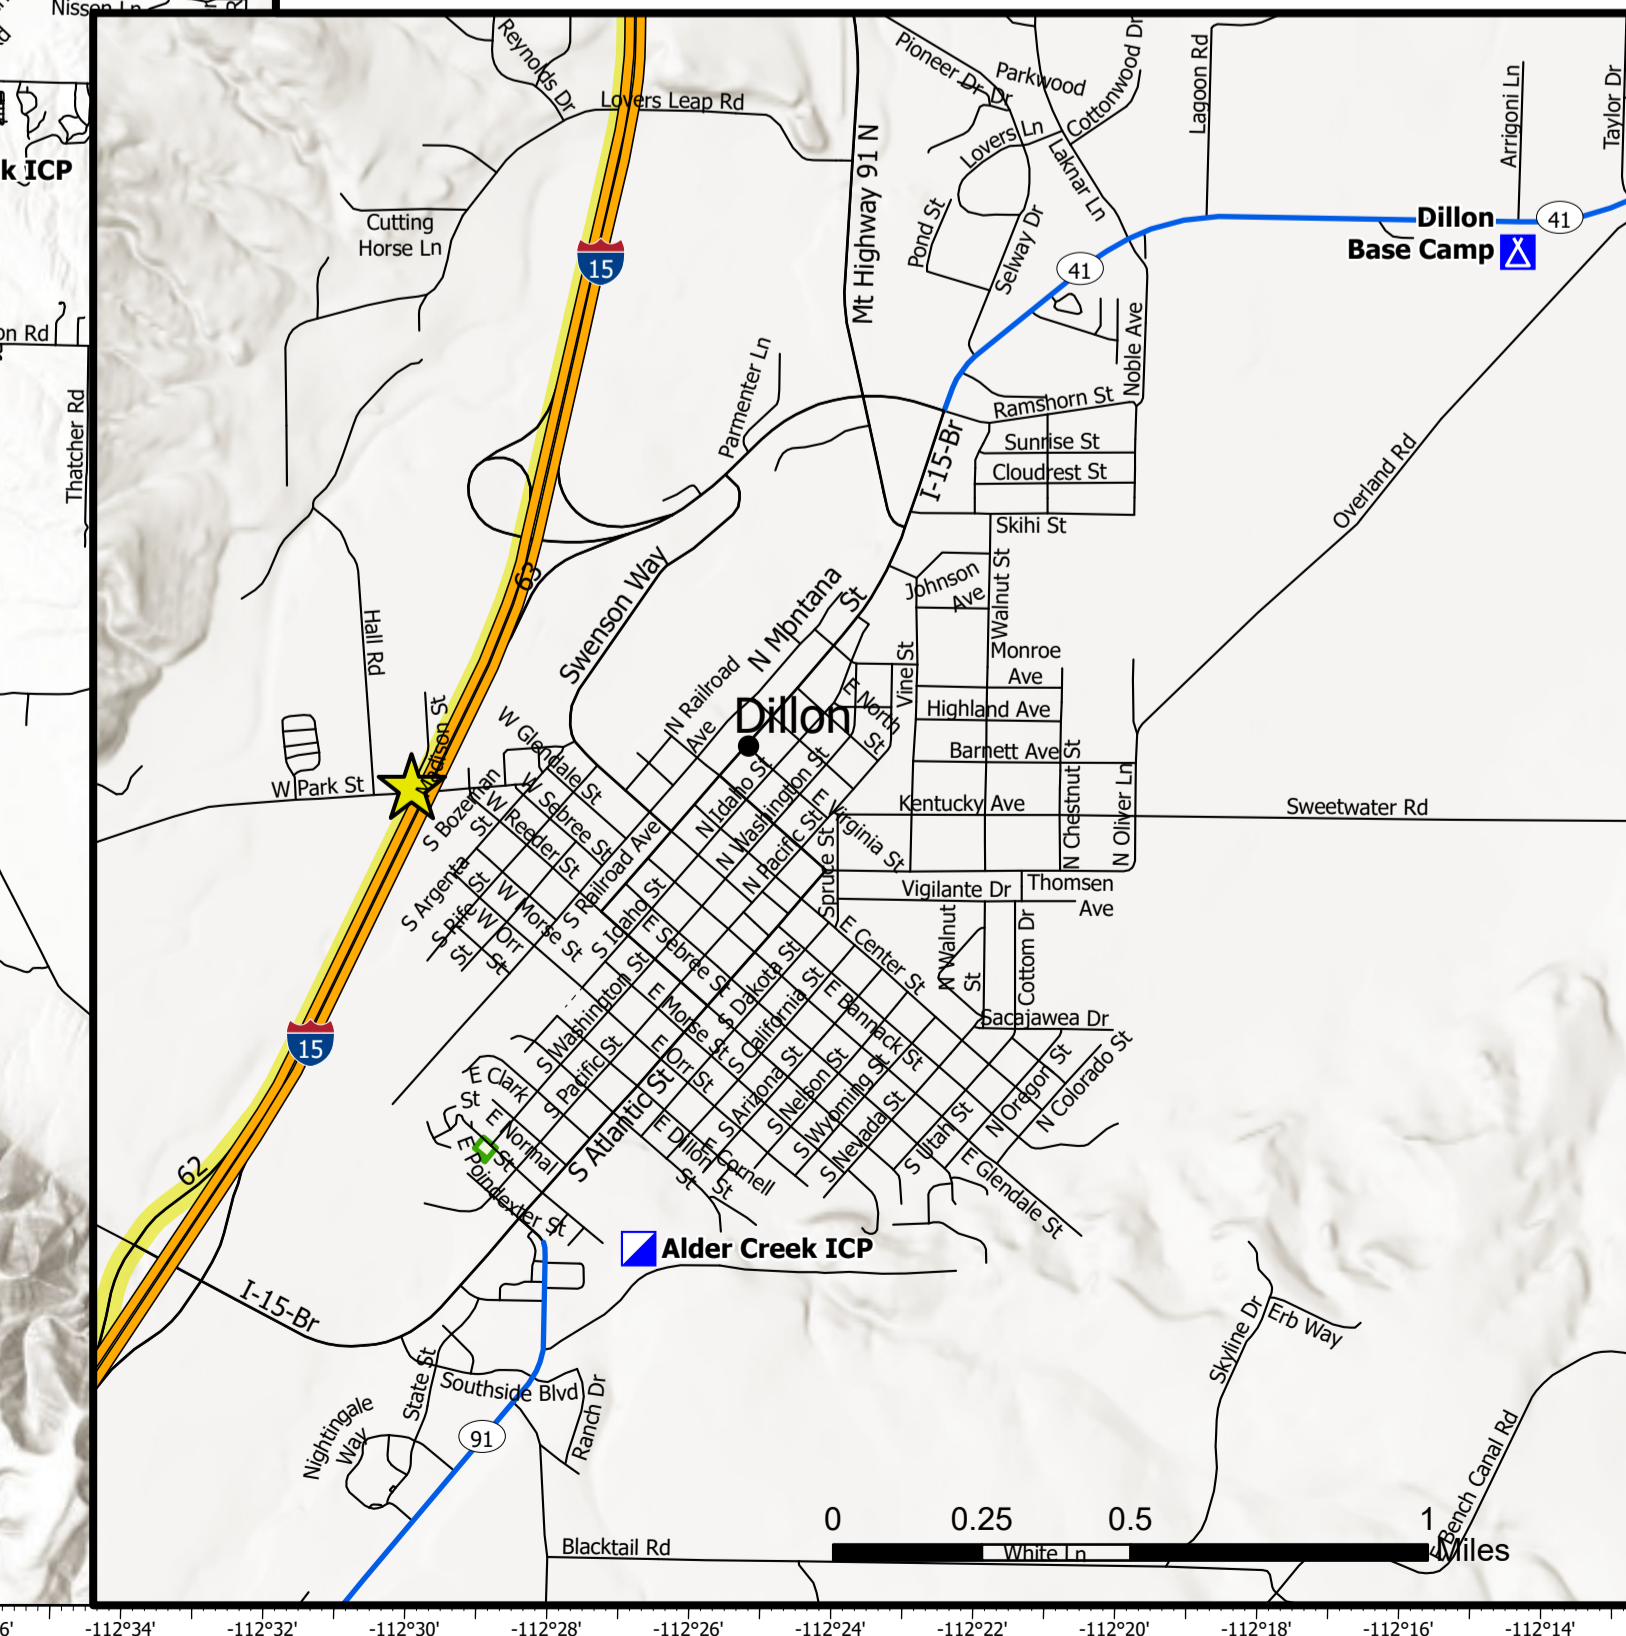

Alder Creek Trail Creek
Christensen Black Mountain
Transportation

- Helispot
- Incident Command Post
- Staging Area
- Fire Station
- Mobile Weather Unit
- Temporary Flight Restriction
- Other
- Helibase
- Drop Point
- Lookout
- Bridge
- Repeater
- Contained Line
- Wildfire Daily Fire Perimeter
- X Division Break
- Gate
- Water Development or Draft Site
- Water Source
- Camp
- Stateboundary