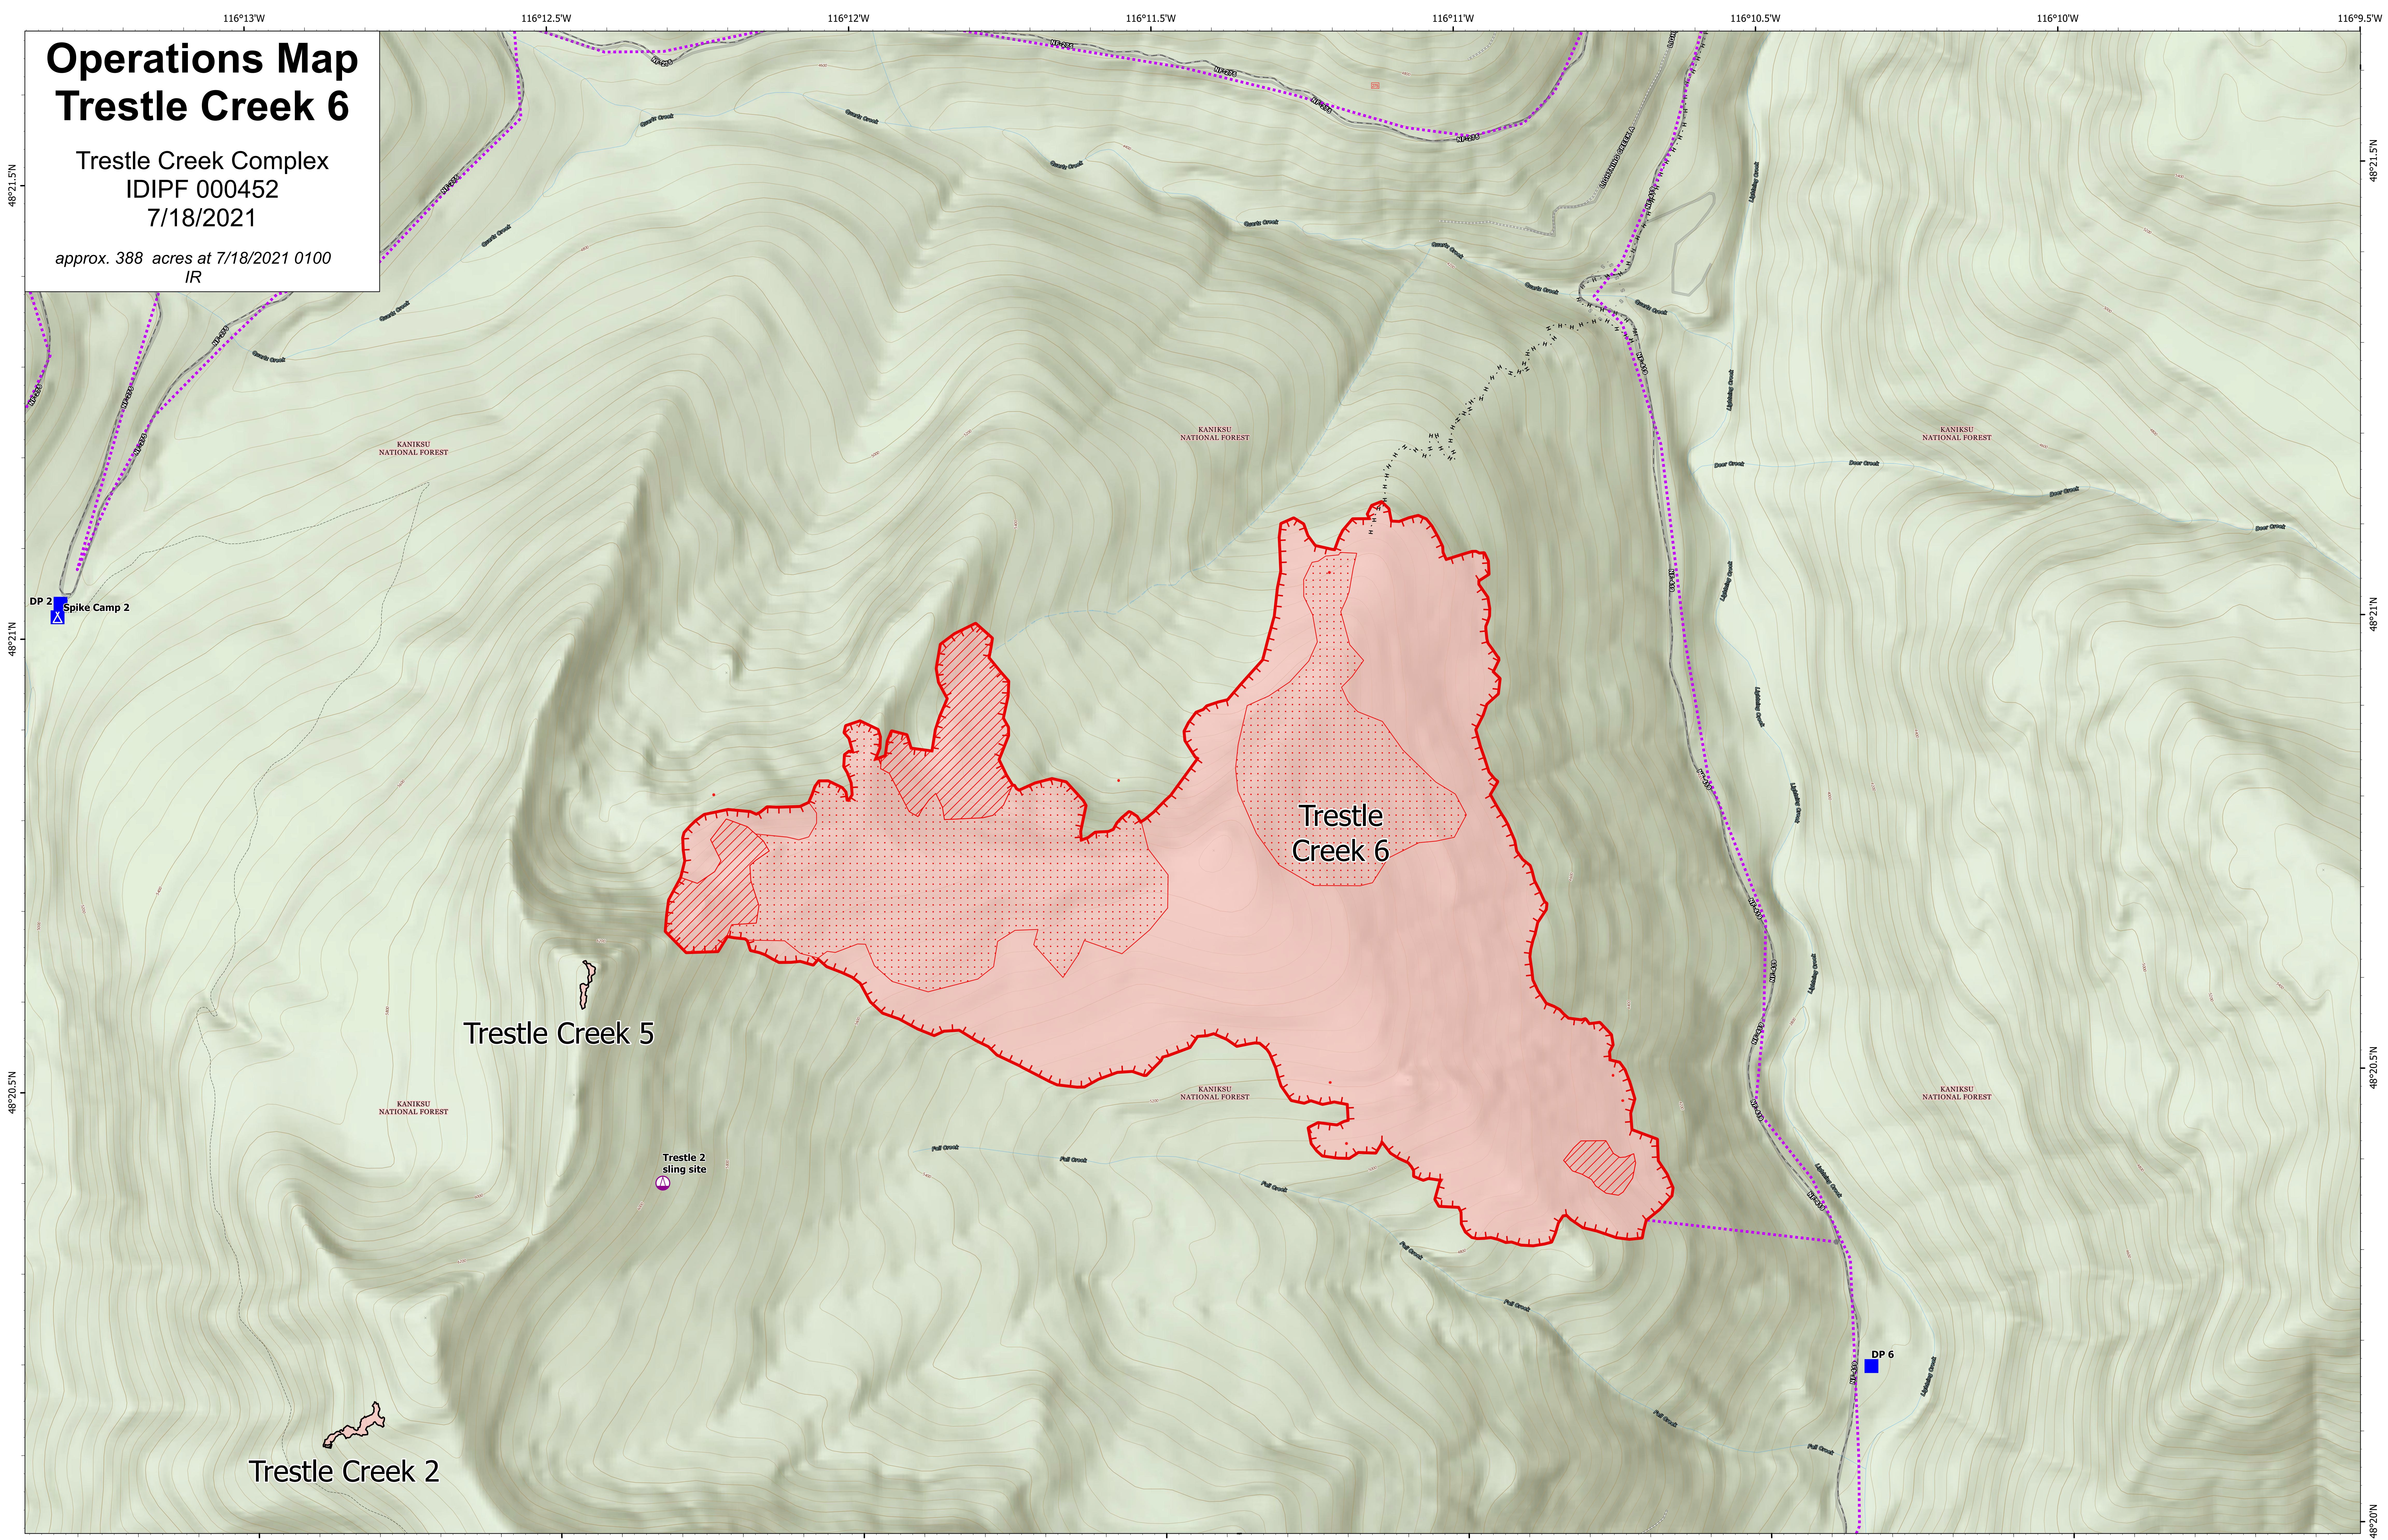

Operations Map Trestle Creek 6

Trestle Creek Complex
IDIPF 000452
7/18/2021

approx. 388 acres at 7/18/2021 0100
IR

Trestle Creek 5

Trestle
Creek 6

Trestle Creek 2

- | | | | | |
|------------|------------------------|-------------------------------|----------------------------|-------------------|
| Sling Site | Completed Hand Line | Contained Line | Road - Light Duty - Gravel | IR Intense Heat |
| Drop Point | Planned Secondary Line | Wildfire Daily Fire Perimeter | Road - Unimproved | IR Scattered Heat |
| Camp | Route | Stream - Intermittent | Trail | IR Isolated Heat |
| Other | Fire Edge | Stream - Perennial | Proclaimed Forest | |

7/18/2021 0811
Acres
North American 1983 Datum, Lat/Long
Grid