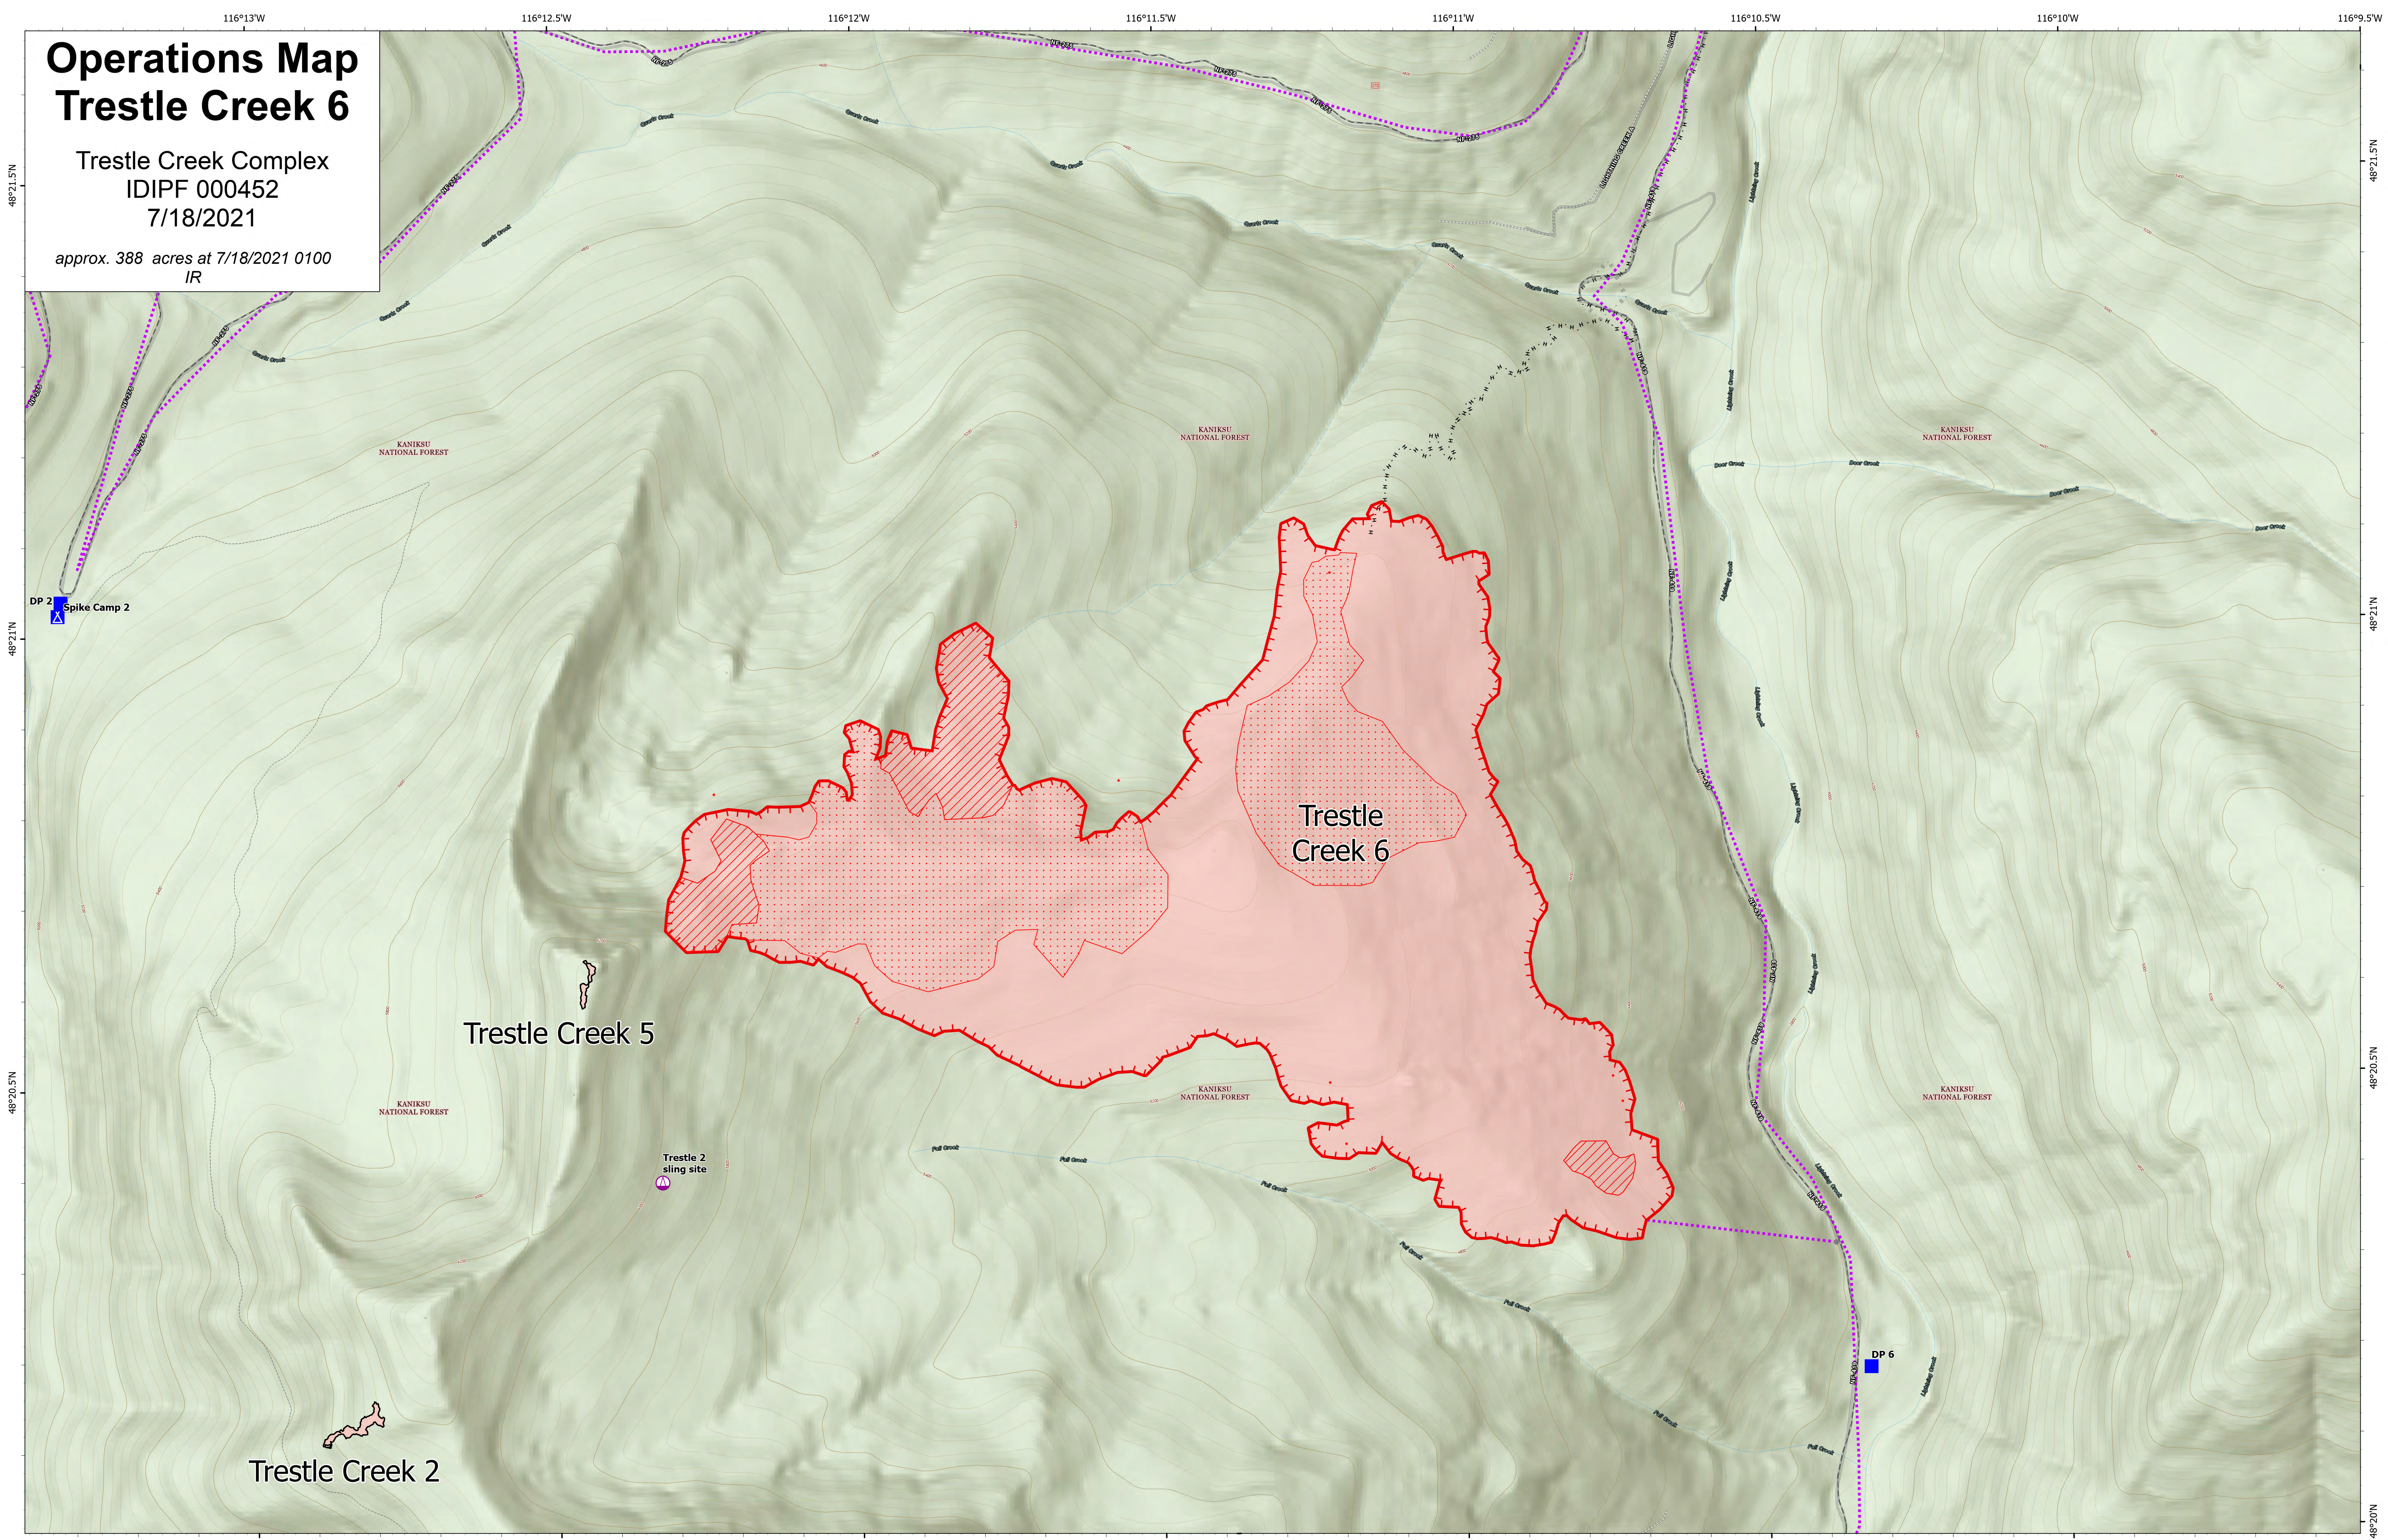

Operations Map Trestle Creek 6

Trestle Creek Complex
IDIPF 000452
7/18/2021

approx. 388 acres at 7/18/2021 0100
IR

- Sling Site
- Drop Point
- Camp
- Other
- Completed Hand Line
- Planned Secondary Line
- Route
- Fire Edge
- Contained Line
- Wildfire Daily Fire Perimeter
- Stream - Intermittent
- Stream - Perennial
- Road - Light Duty - Gravel
- Road - Unimproved
- Trail
- Proclaimed Forest
- IR Intense Heat
- IR Scattered Heat
- IR Isolated Heat

7/18/2021 0751
Acres
North American 1983 Datum, Lat/Long
Grid