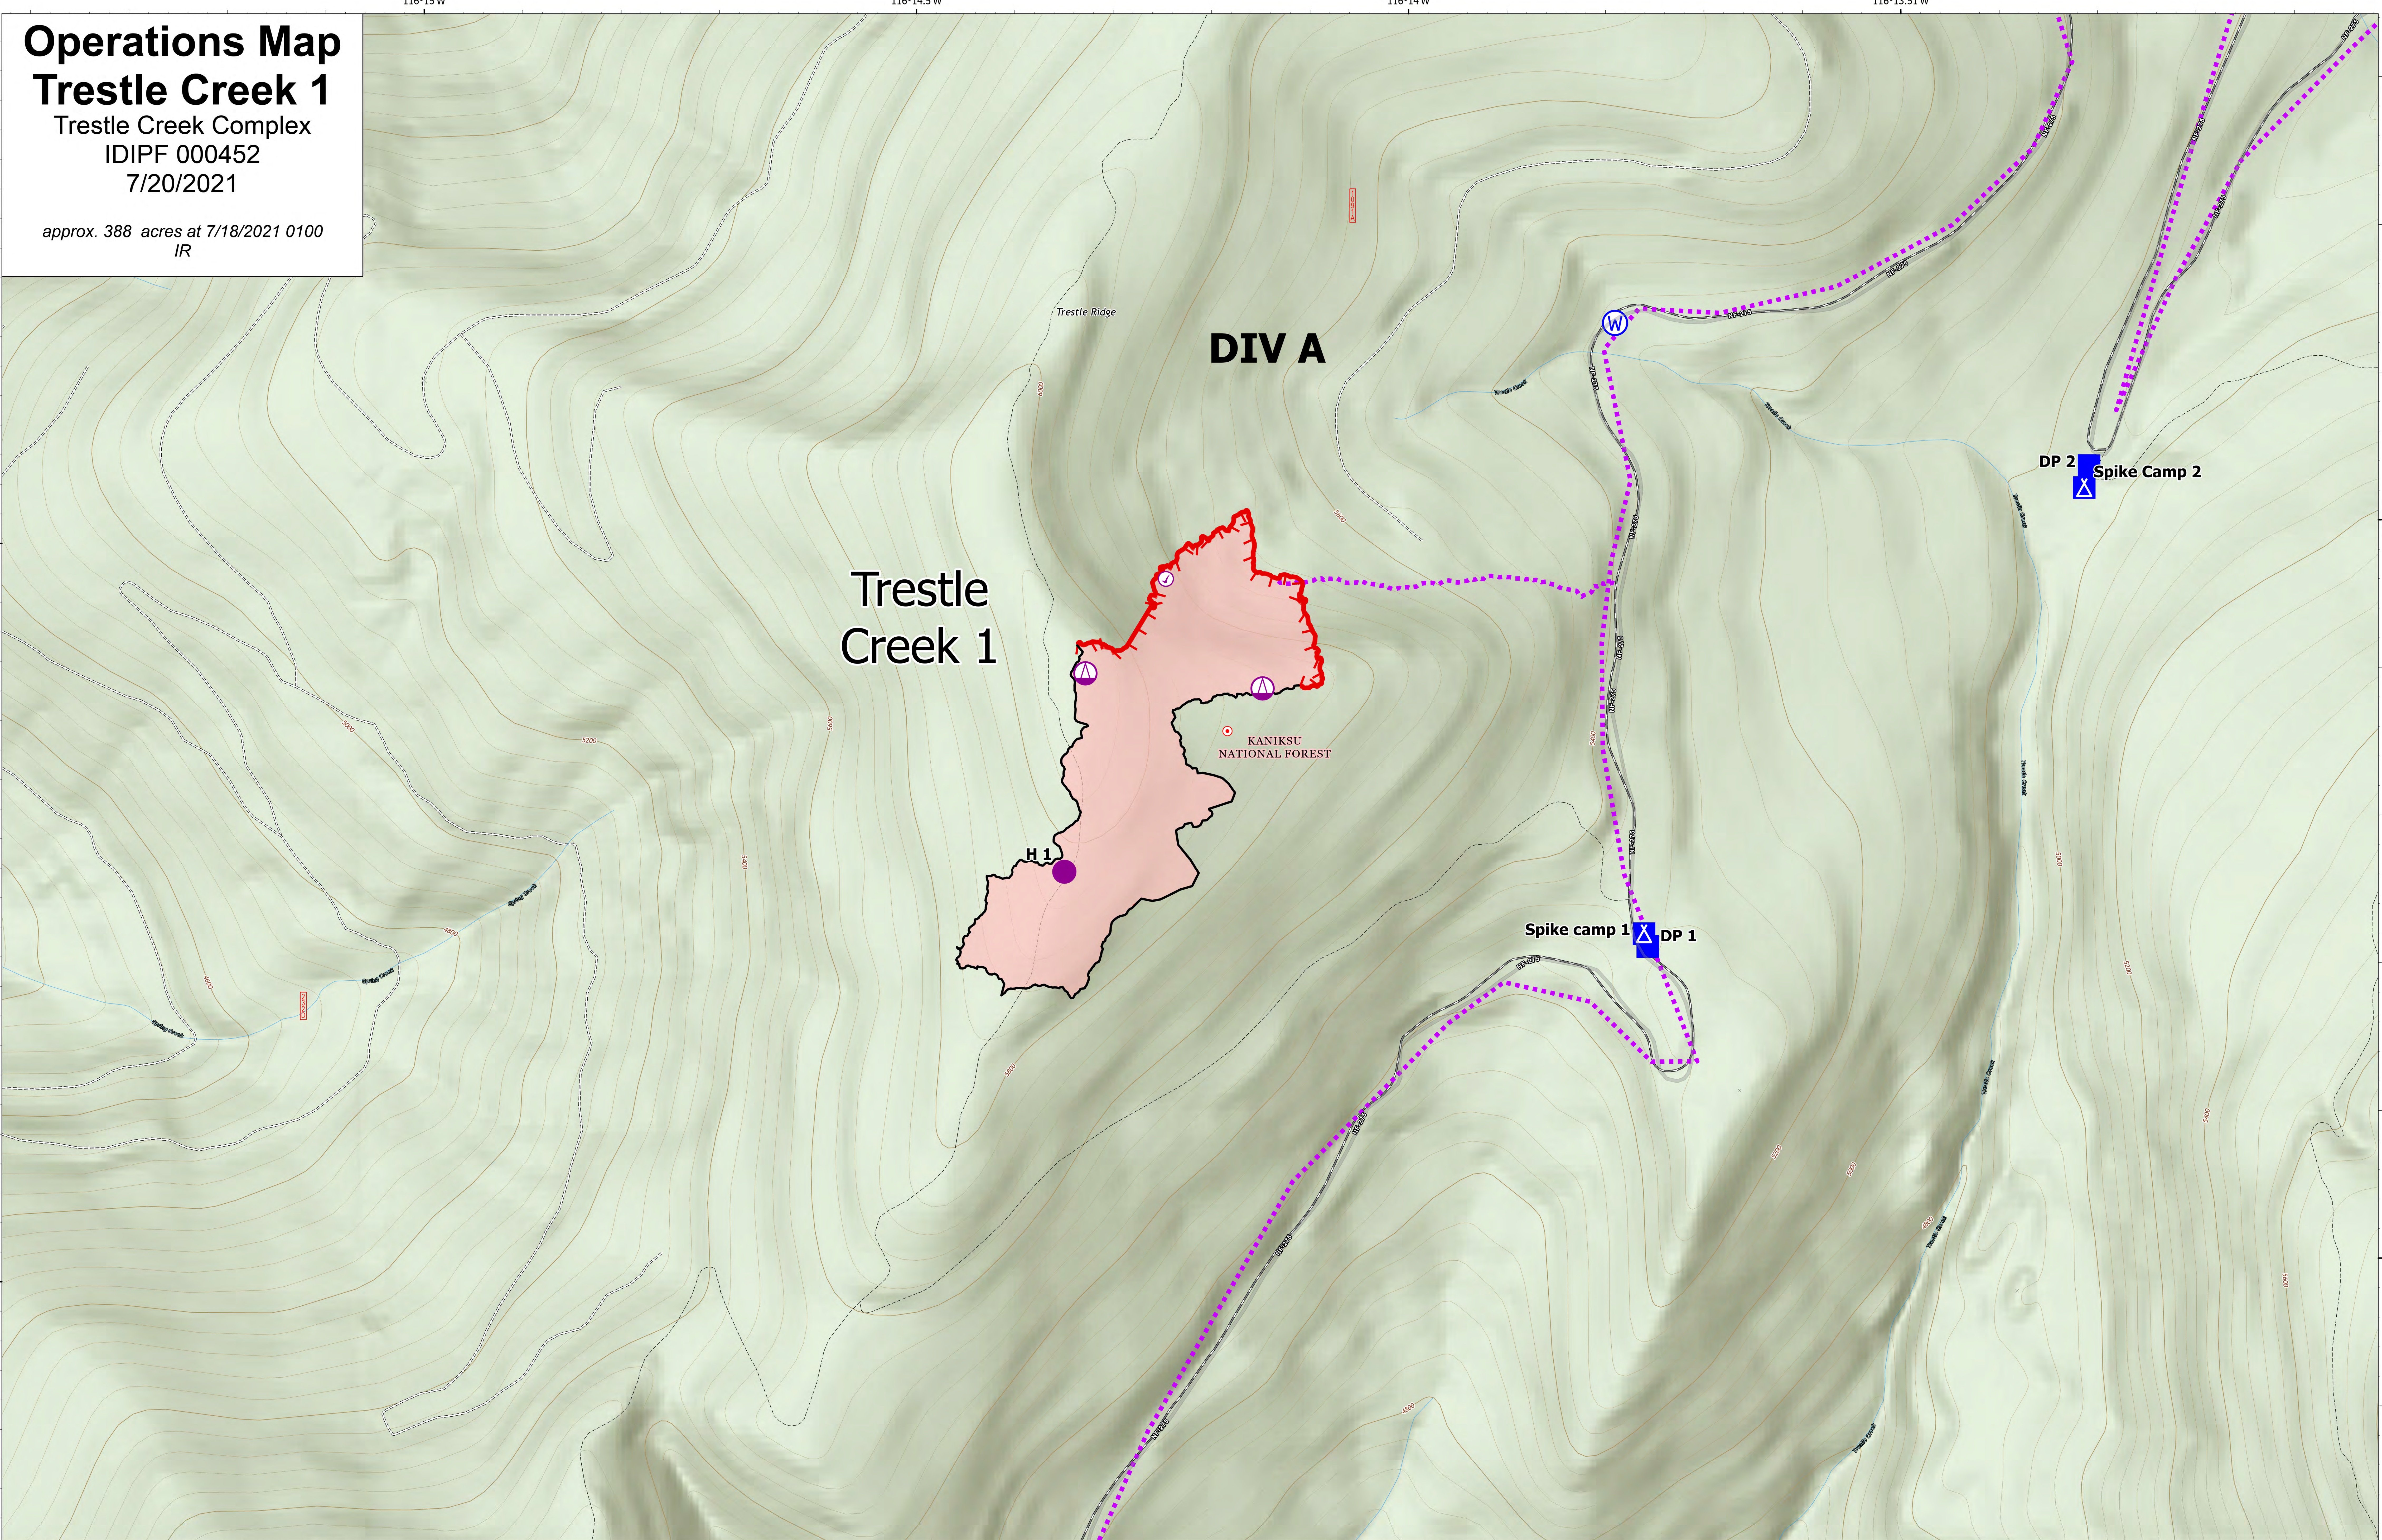

Operations Map

Trestle Creek 1

Trestle Creek Complex

IDIPF 000452

7/20/2021

approx. 388 acres at 7/18/2021 0100 IR

- Check Point
- Helispot
- ⚙ Sling Site

- Drop Point
- ⚡ Camp
- Hot Spot - Spot Fire

- Ⓜ Water Source
- ⋯ Route
- ▬ Fire Edge

- Contained Line
- ▬ Wildfire Daily Fire Perimeter
- Stream - Perennial
- Road - Light Duty - Gravel
- Road - Unimproved
- ⋯ Trail
- Proclaimed Forest
- ⋯ Division Break