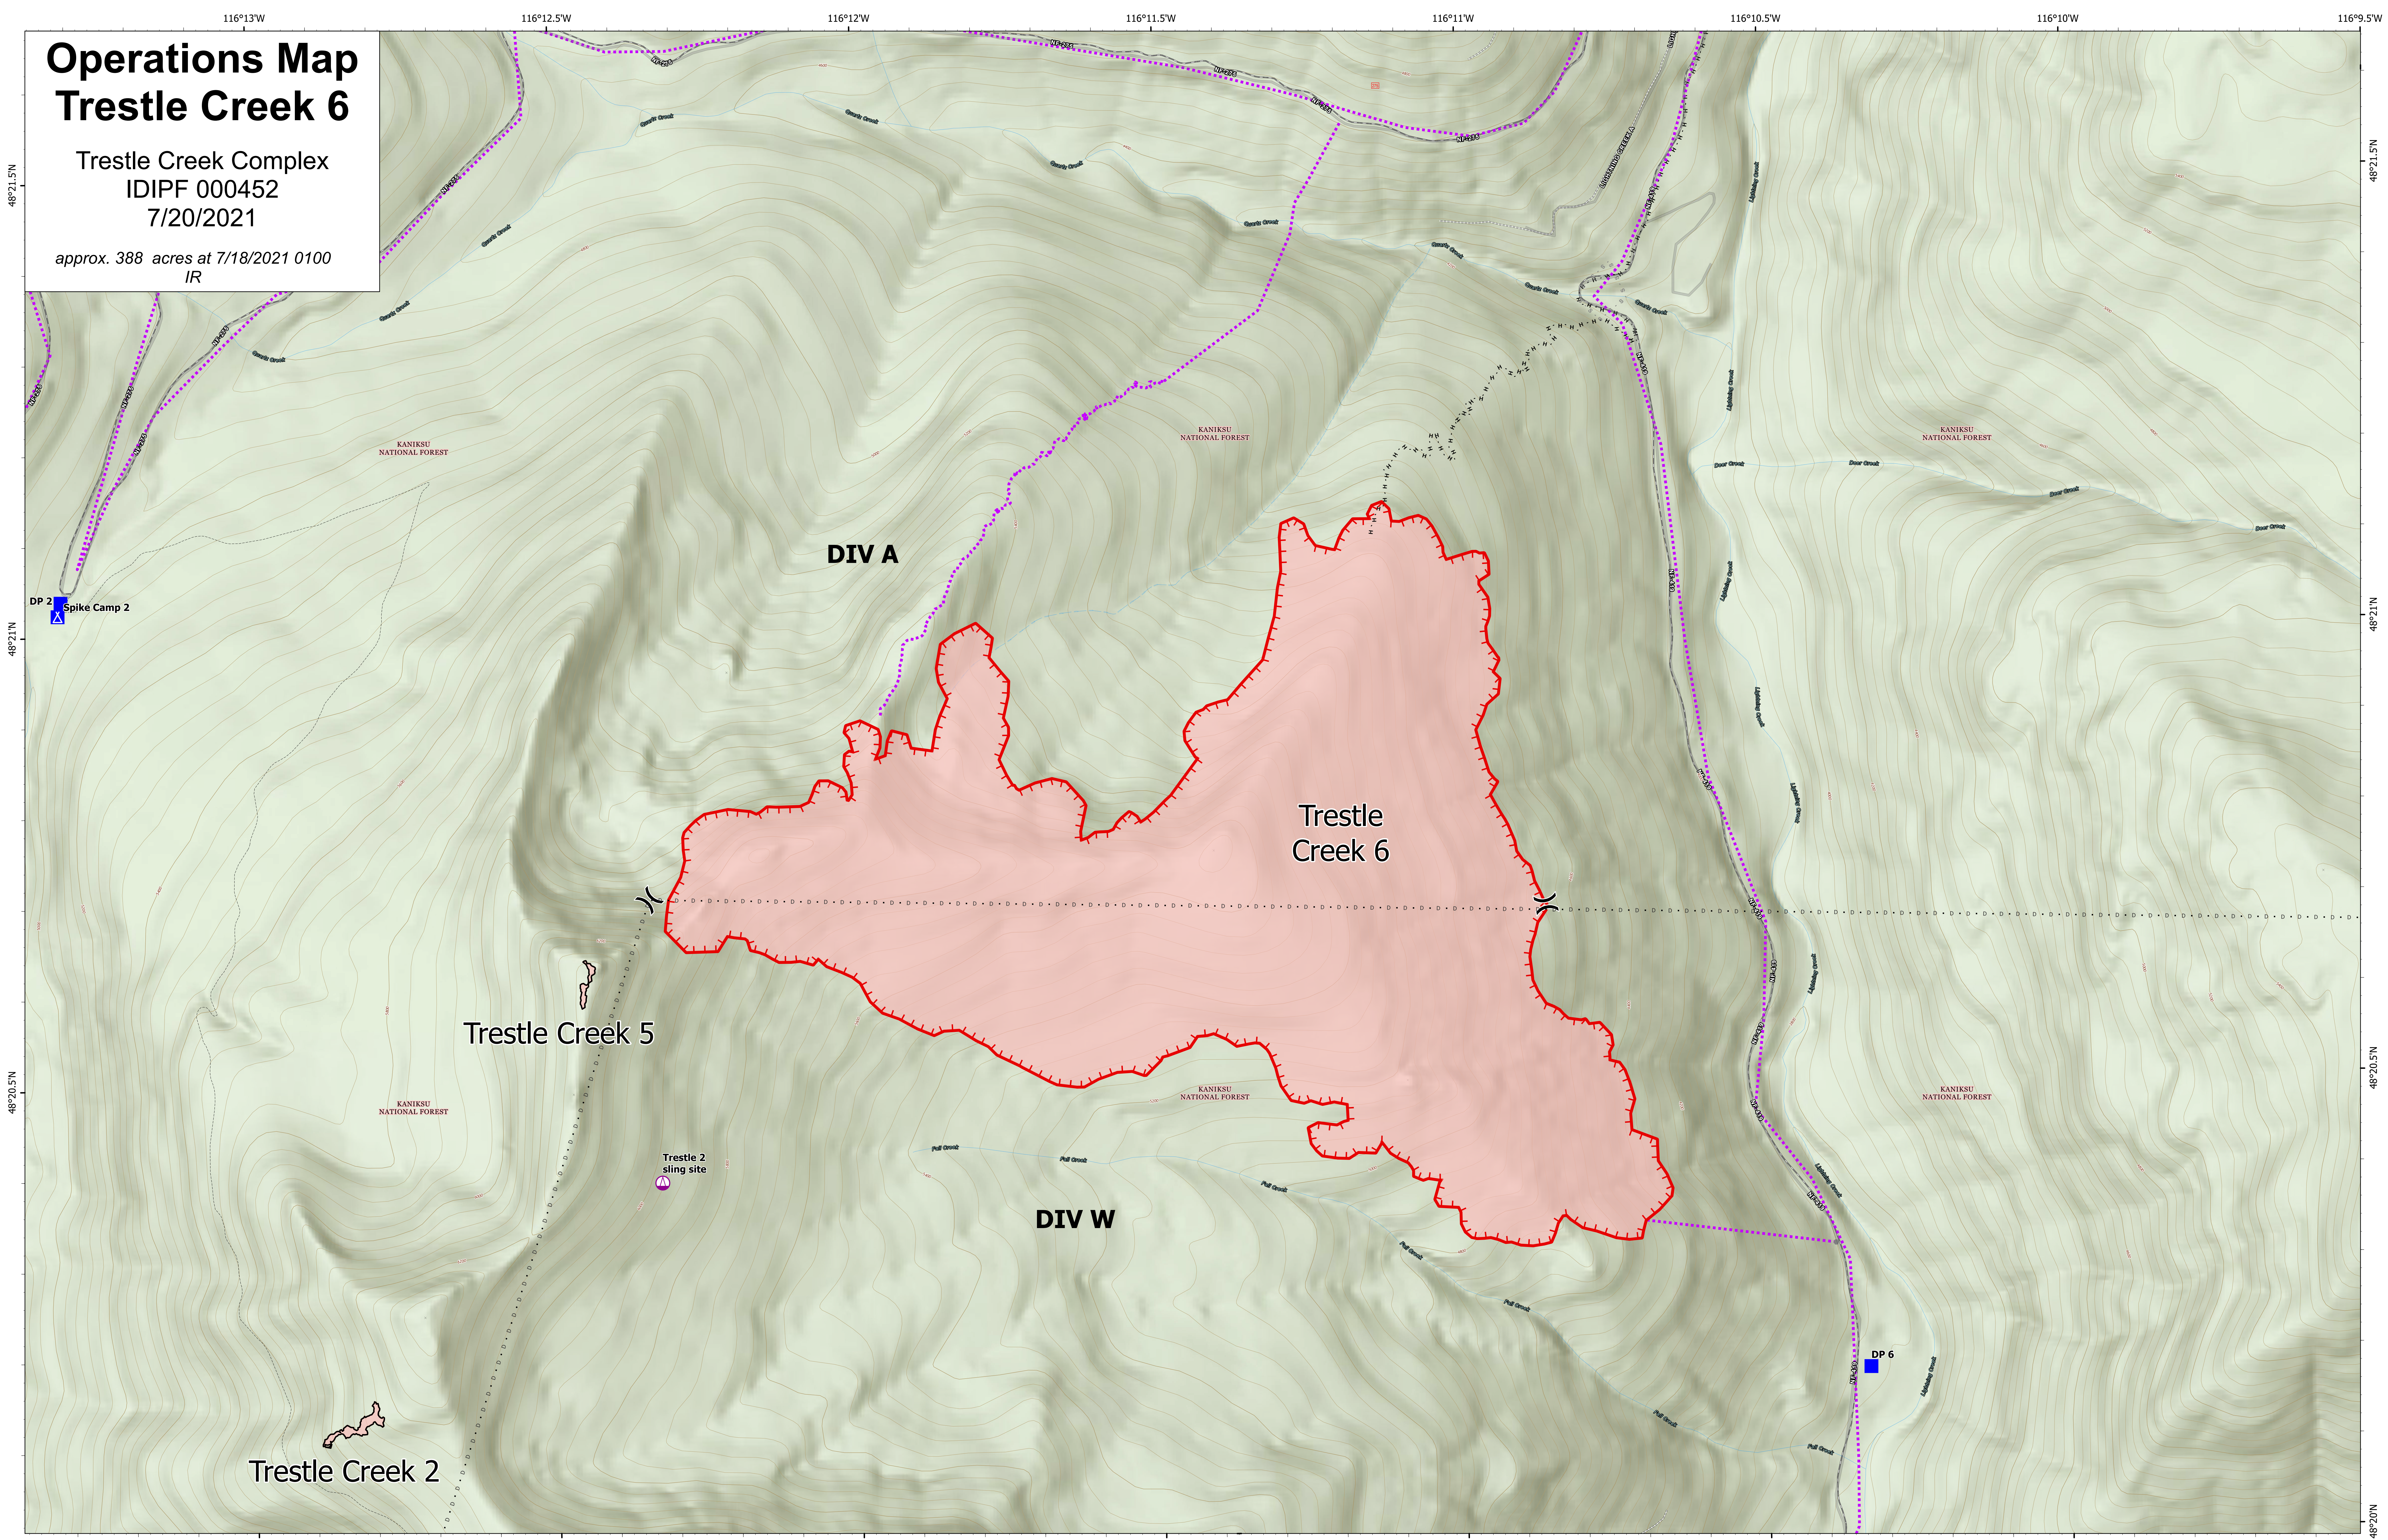

Operations Map Trestle Creek 6

Trestle Creek Complex
IDIPF 000452
7/20/2021

approx. 388 acres at 7/18/2021 0100
IR

- | | | | | |
|----------------|---------------------|------------------------|-------------------------------|-------------------|
| Sling Site | Camp | Planned Secondary Line | Wildfire Daily Fire Perimeter | Road - Unimproved |
| Division Break | Other | Route | Stream - Intermittent | Trail |
| Drop Point | Division Break | Fire Edge | Stream - Perennial | Proclaimed Forest |
| | Completed Hand Line | Contained Line | Road - Light Duty - Gravel | |

7/19/2021 2226
Acres
North American 1983 Datum, Lat/Long
Grid