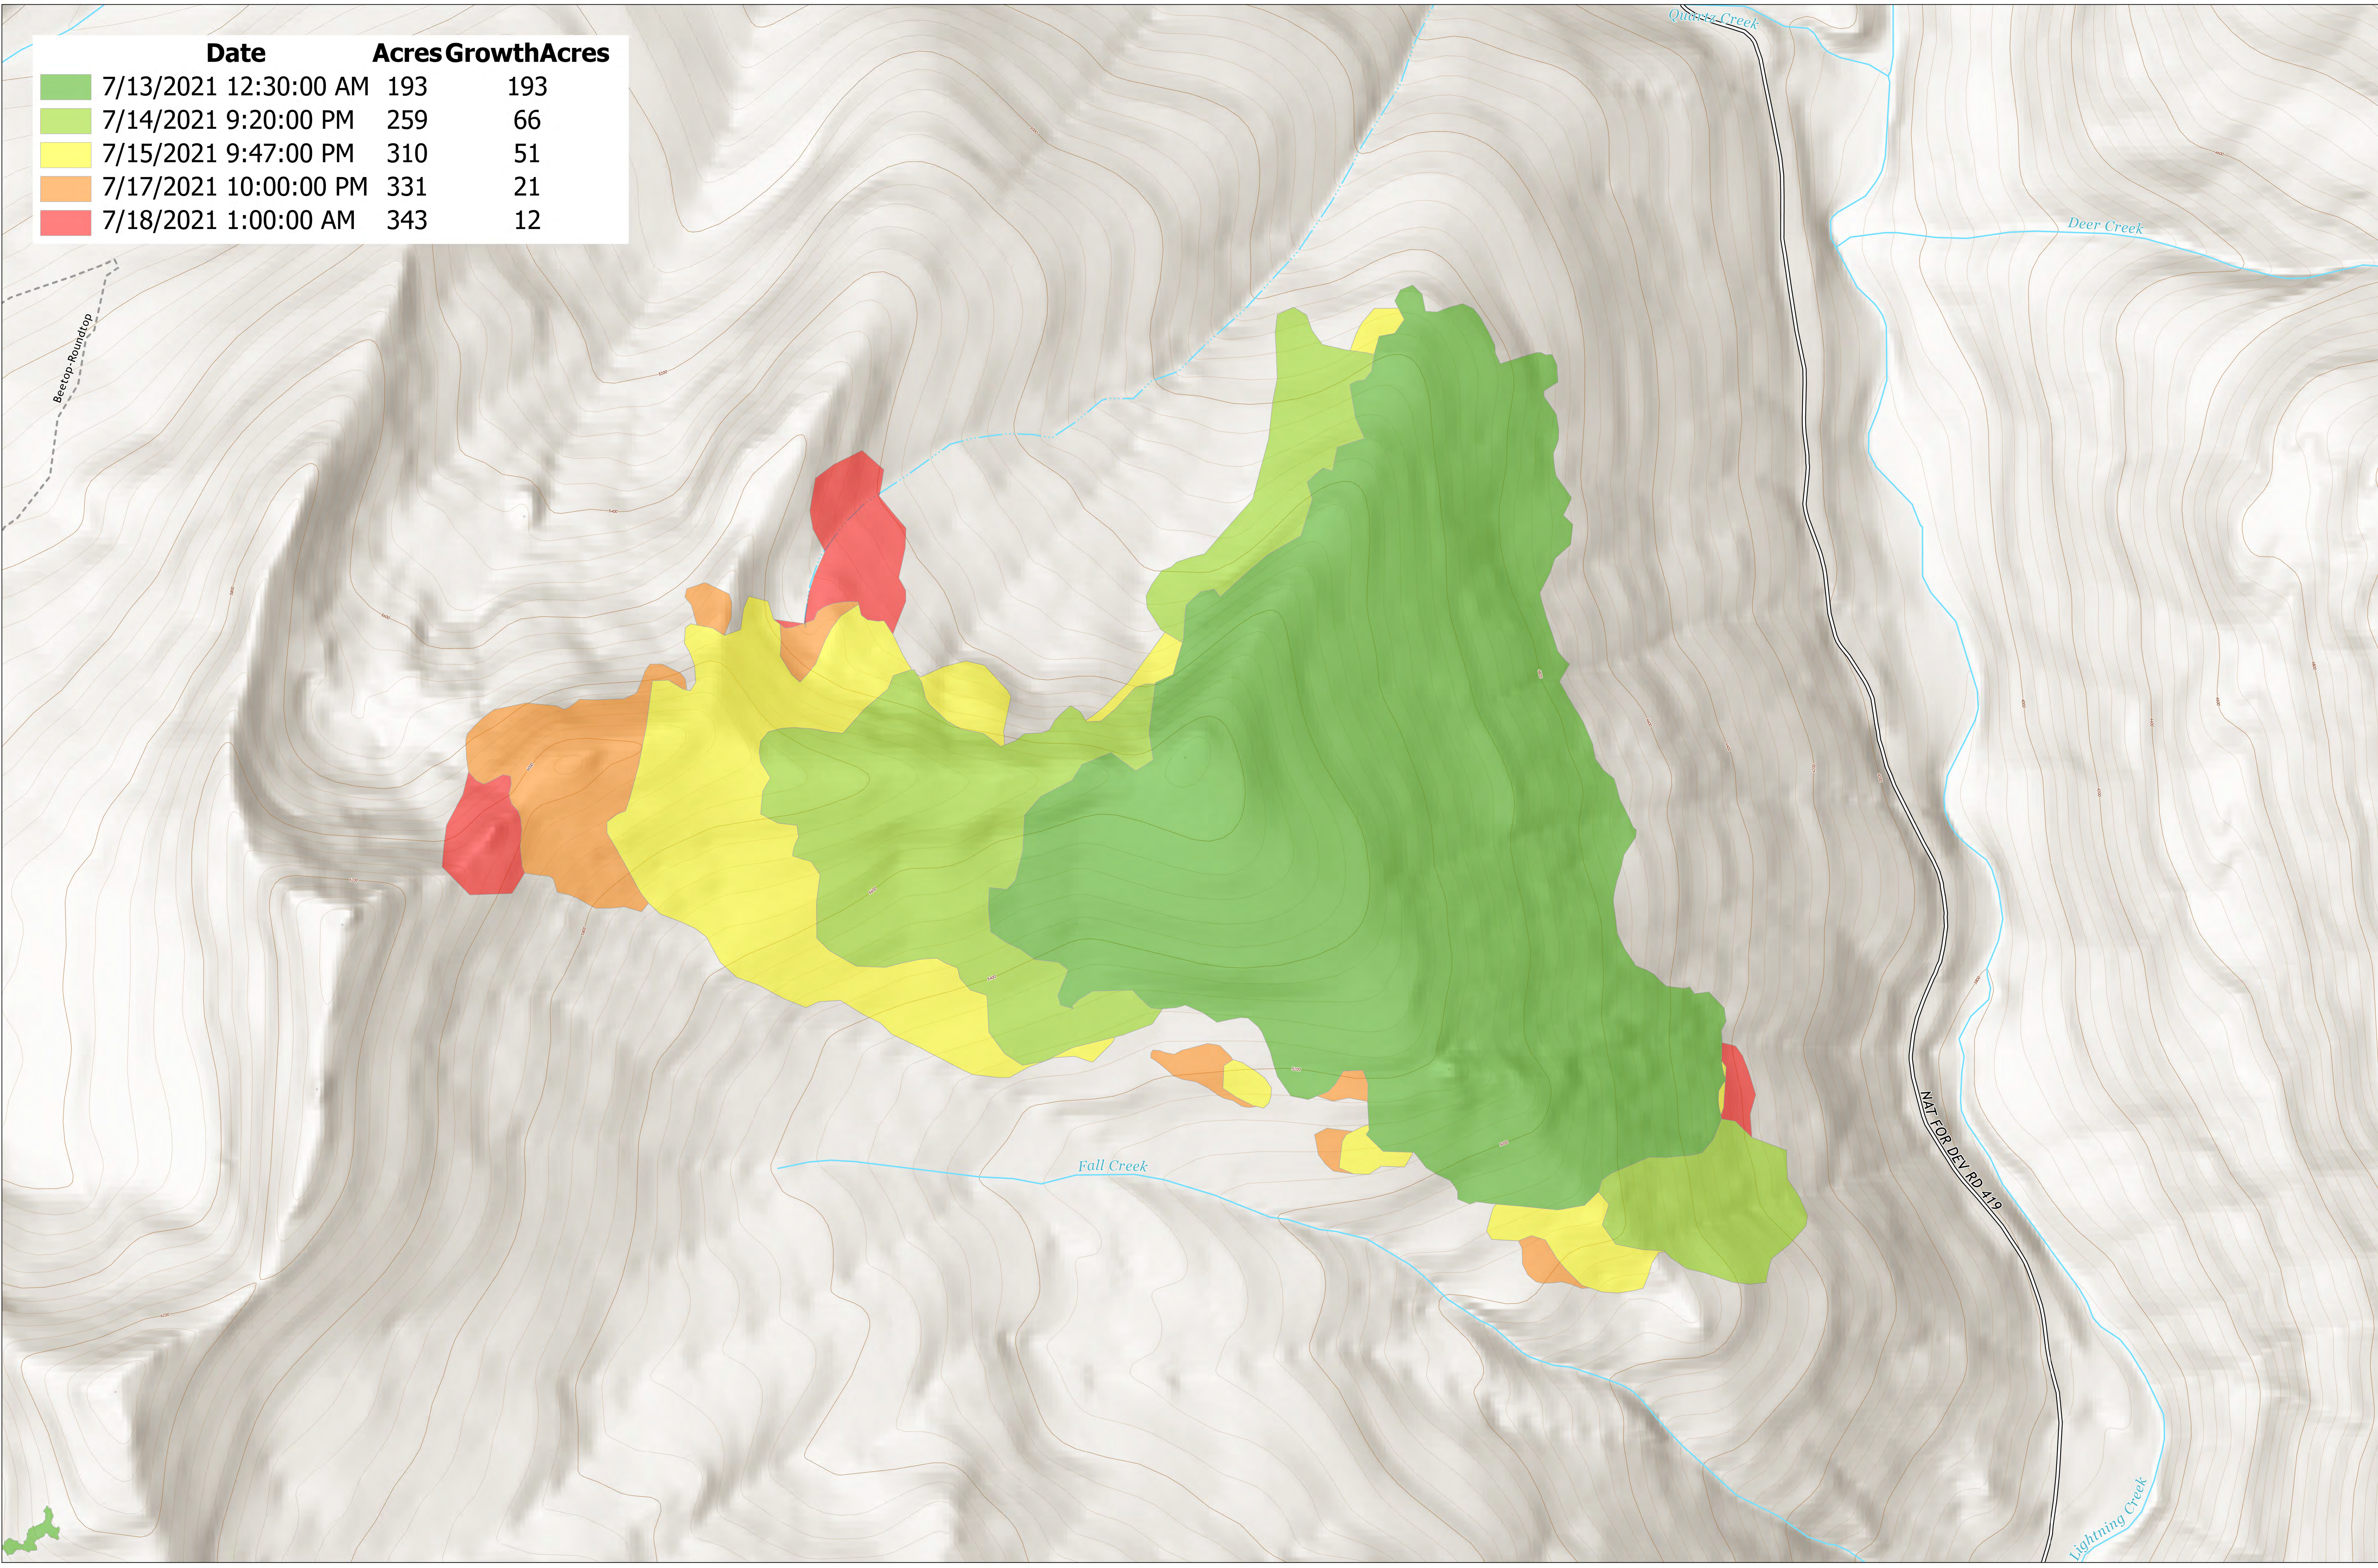

Date	Acres	Growth	Acres
7/13/2021 12:30:00 AM	193		193
7/14/2021 9:20:00 PM	259		66
7/15/2021 9:47:00 PM	310		51
7/17/2021 10:00:00 PM	331		21
7/18/2021 1:00:00 AM	343		12

Progression Map
 Trestle Creek Complex
 IDIPF 000452
 7/20/2021

388 acres at 7/18/2021 0100

-  Local Road
-  Trail
-  Perennial Stream
-  Intermittent Stream