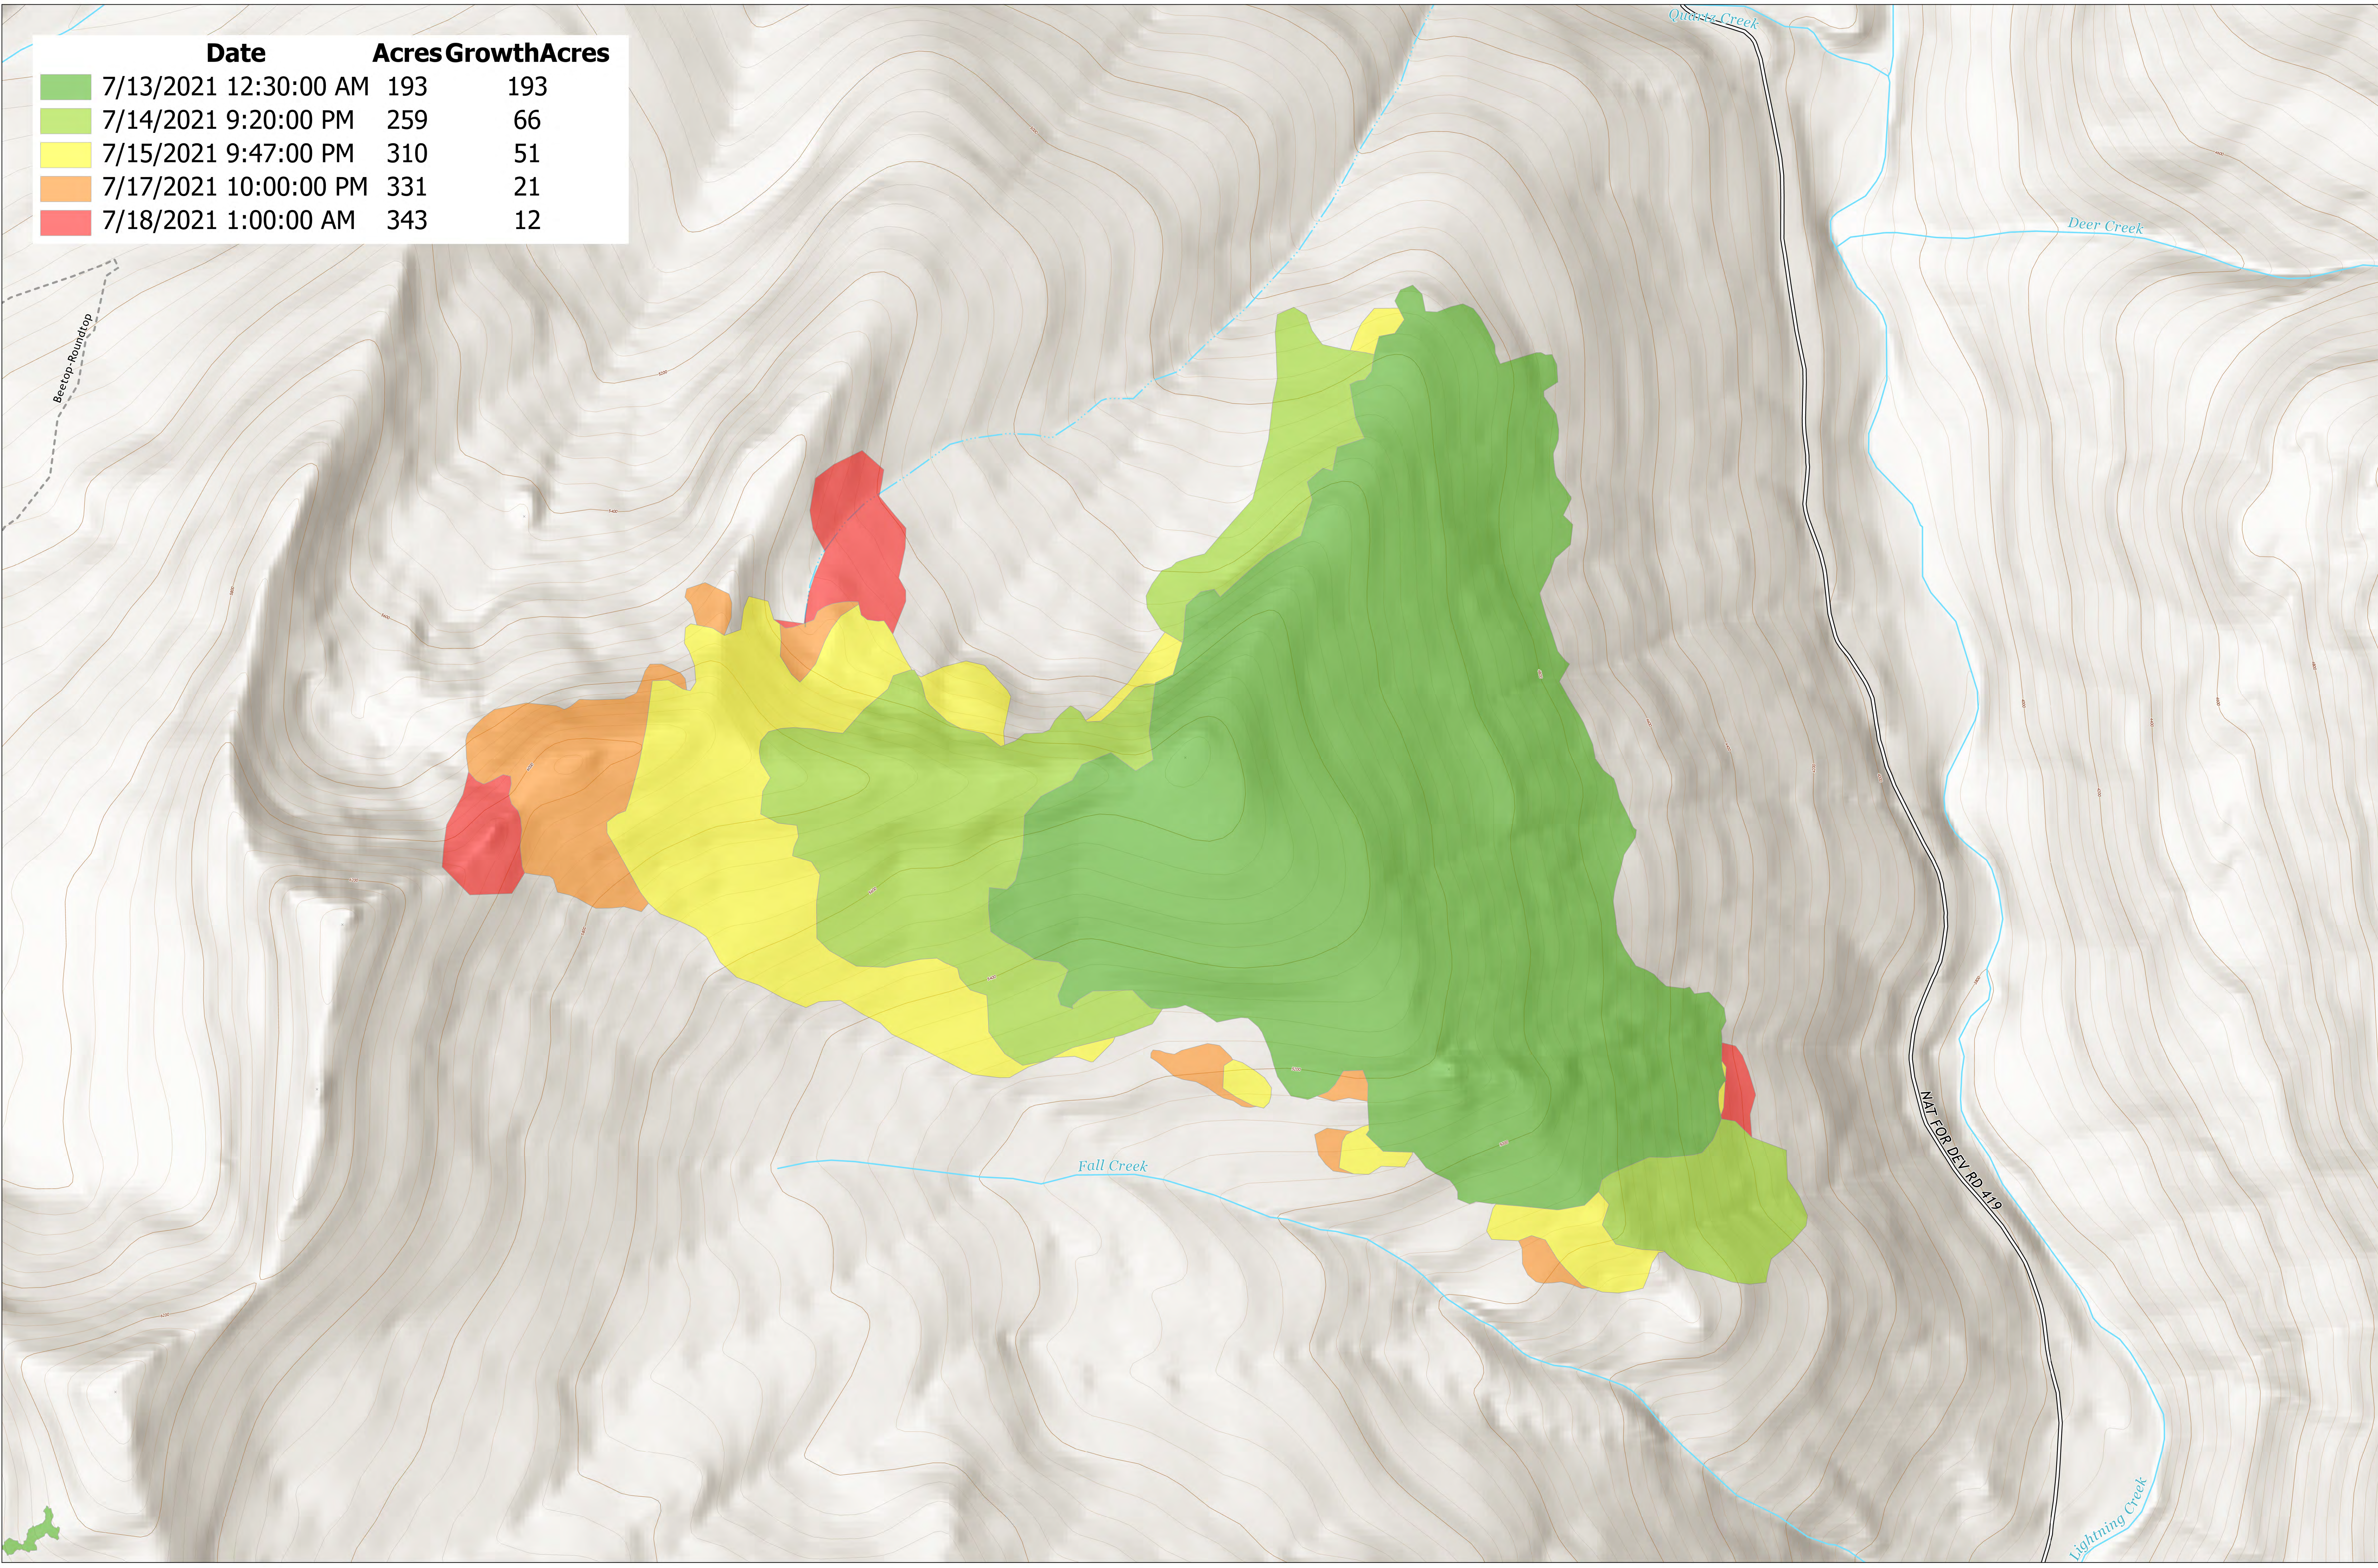

Date	Acres	Growth	Acres
7/13/2021 12:30:00 AM	193		193
7/14/2021 9:20:00 PM	259		66
7/15/2021 9:47:00 PM	310		51
7/17/2021 10:00:00 PM	331		21
7/18/2021 1:00:00 AM	343		12

Progression Map

Trestle Creek Complex
IDIPF 000452
7/20/2021

388 acres at 7/18/2021 0100

- Local Road
- Perennial Stream
- Trail
- Intermittent Stream

7/19/2021 2200
Acres
North American 1983 Datum, Lat/Long Grid