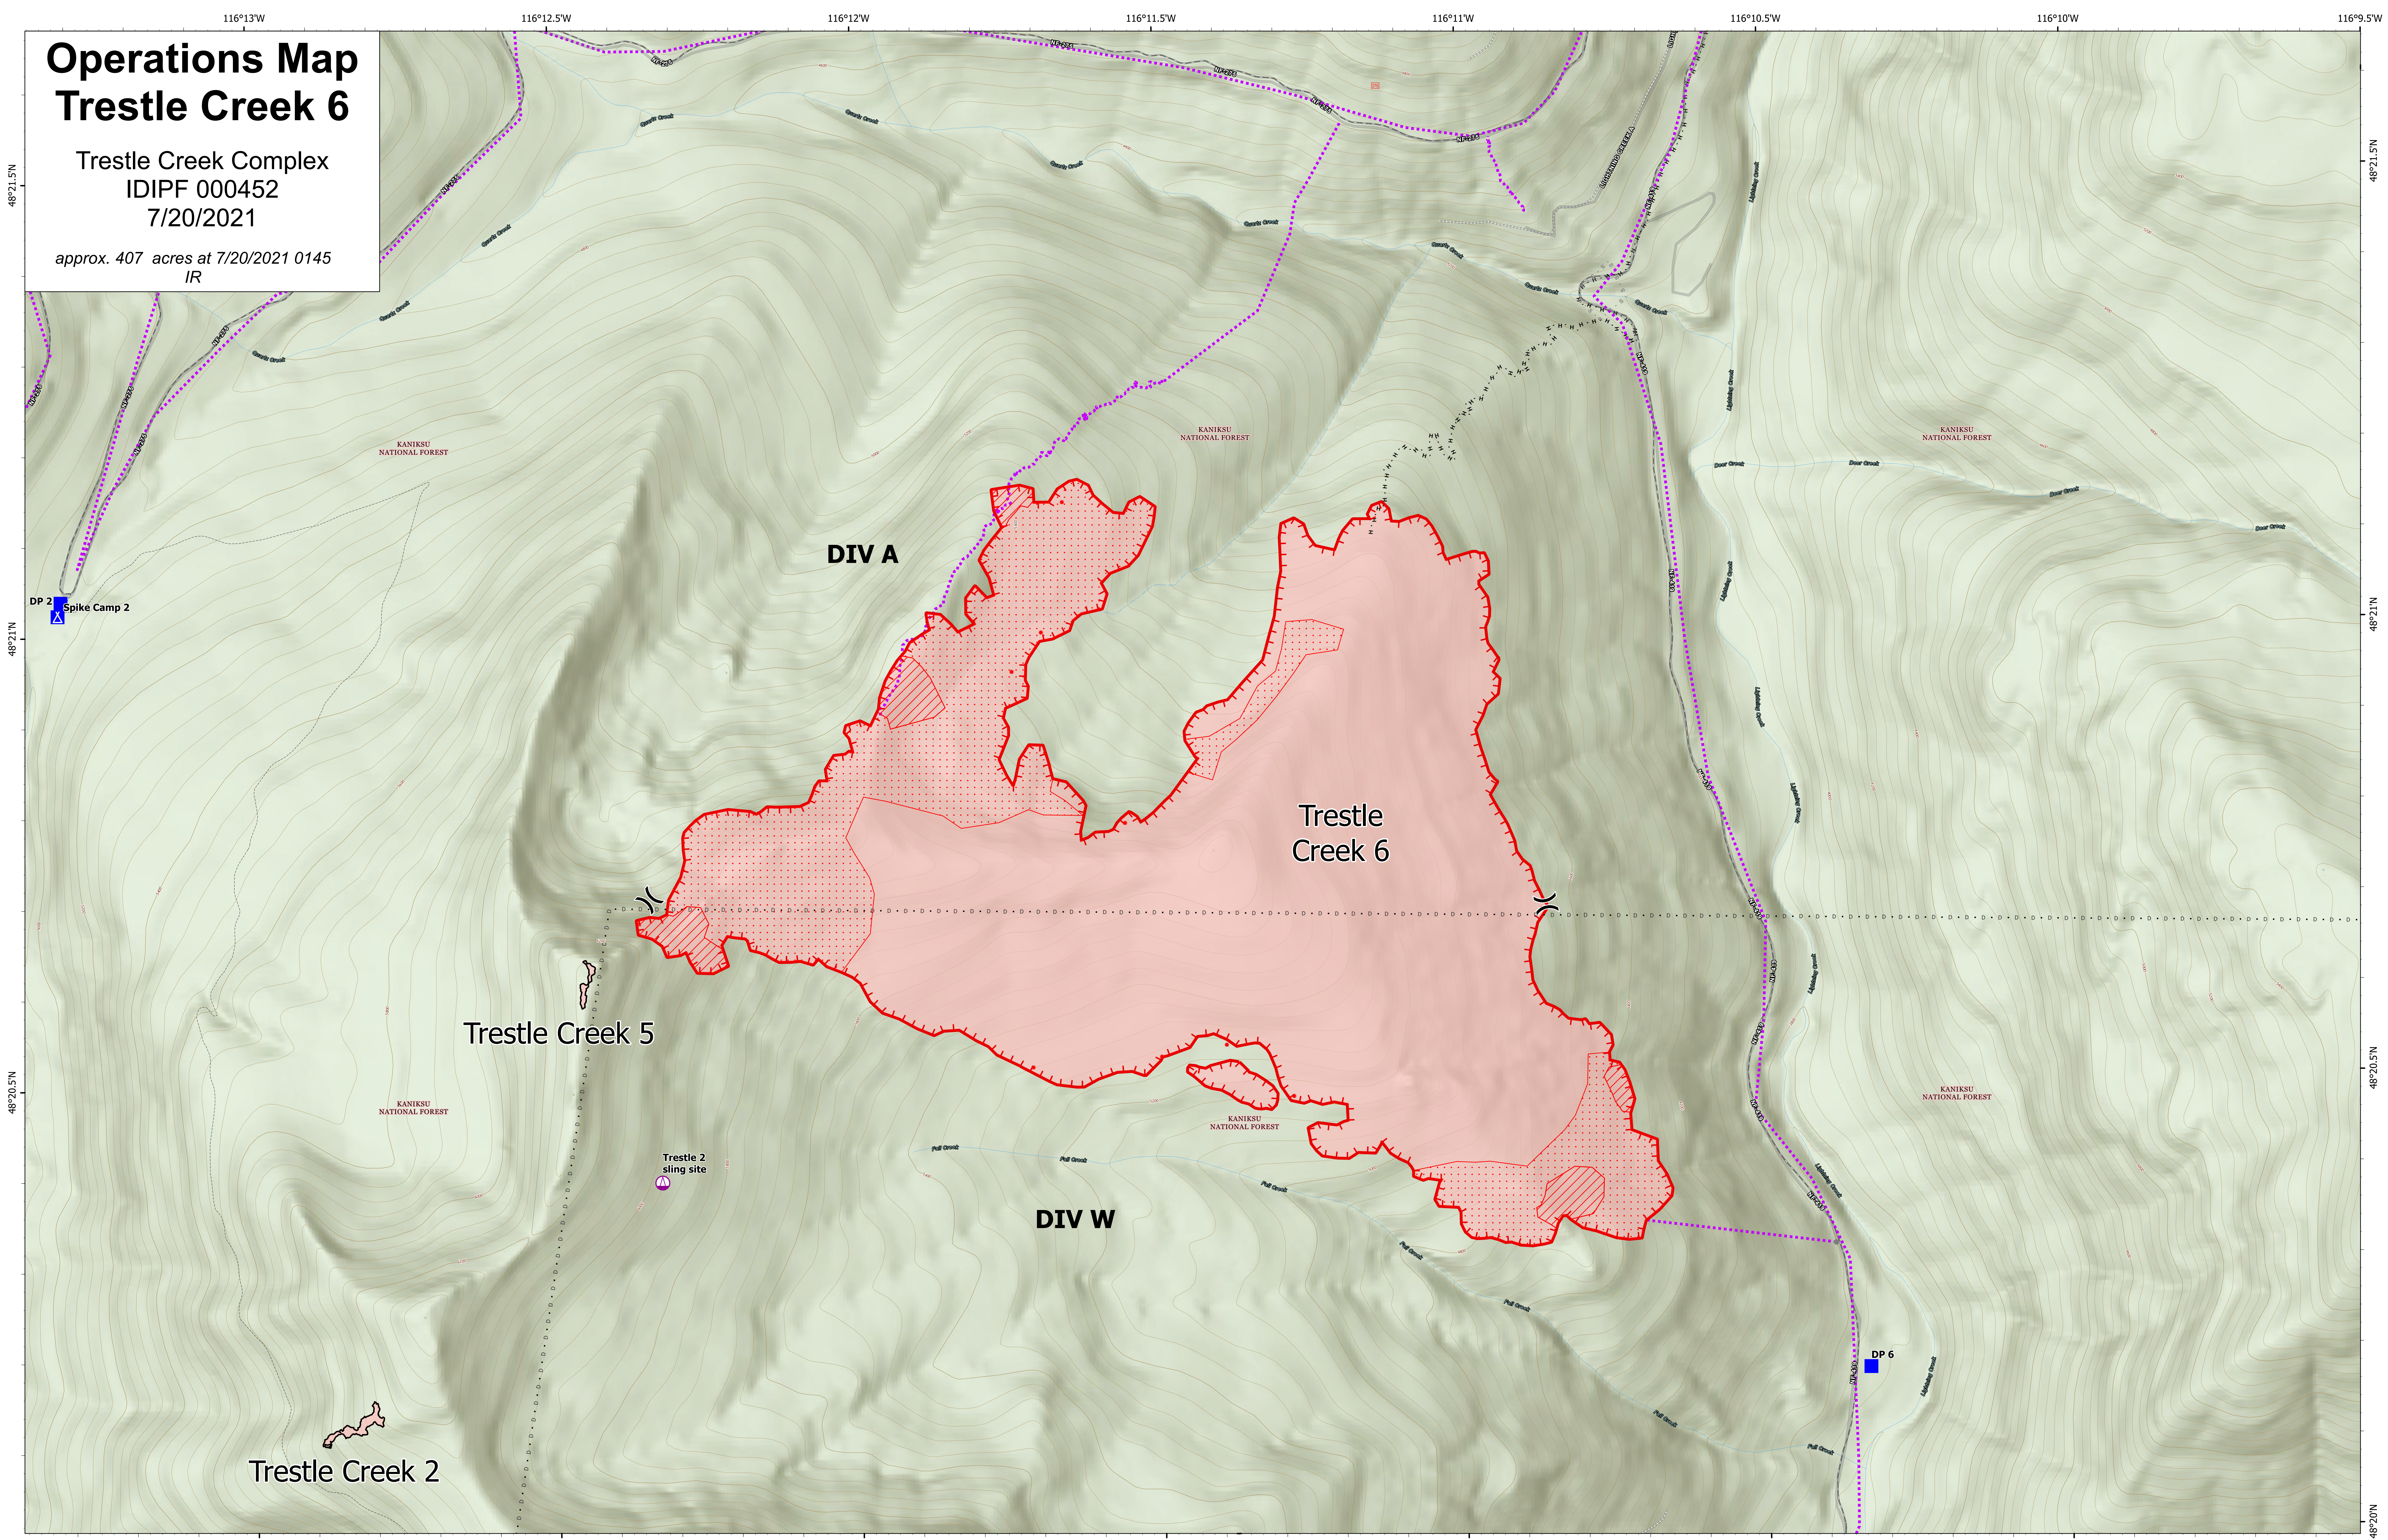

# Operations Map Trestle Creek 6

Trestle Creek Complex  
IDIPF 000452  
7/20/2021

approx. 407 acres at 7/20/2021 0145  
IR

- |                |                     |                        |                               |                   |                   |
|----------------|---------------------|------------------------|-------------------------------|-------------------|-------------------|
| Sling Site     | Camp                | Planned Secondary Line | Wildfire Daily Fire Perimeter | Road - Unimproved | IR Scattered Heat |
| Division Break | Other               | Route                  | Stream - Intermittent         | Trail             | IR Isolated Heat  |
| Drop Point     | Division Break      | Fire Edge              | Stream - Perennial            | Proclaimed Forest |                   |
|                | Completed Hand Line | Contained Line         | Road - Light Duty - Gravel    | IR Intense Heat   |                   |