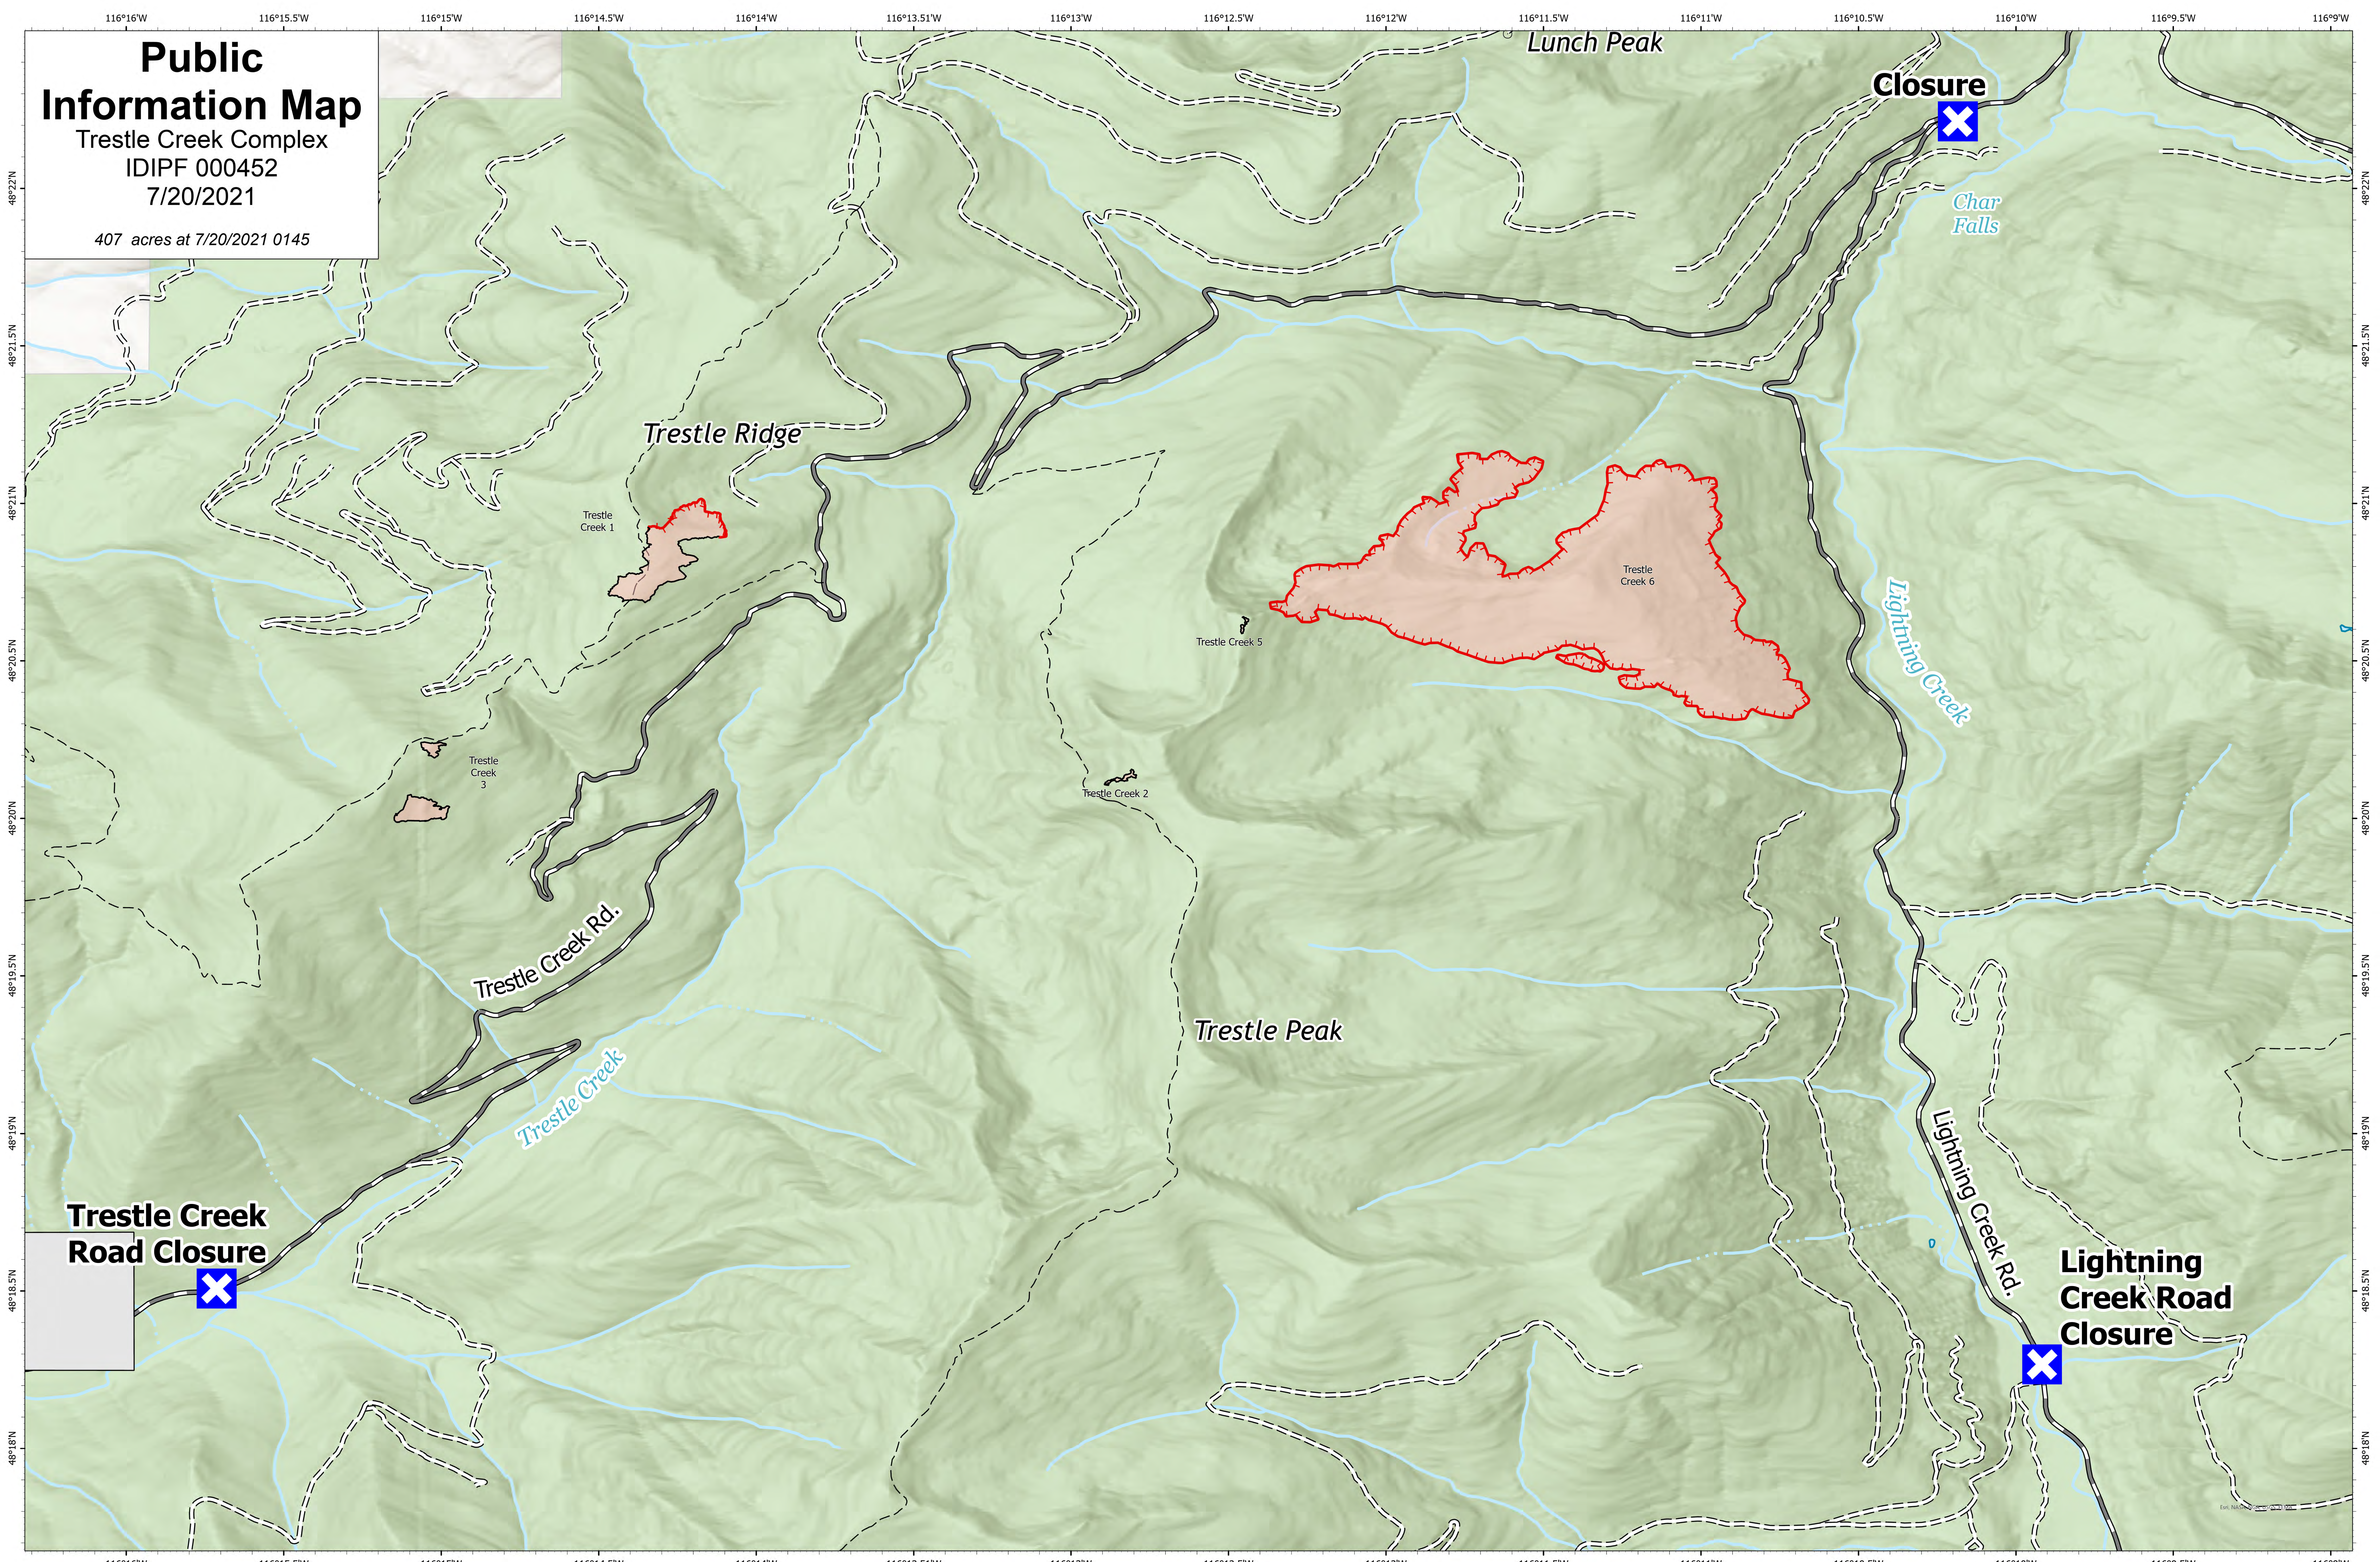

# Public Information Map

Trestle Creek Complex  
IDIPF 000452  
7/20/2021

407 acres at 7/20/2021 0145

**Trestle Creek Road Closure**

**Closure**

**Lightning Creek Road Closure**

**407 acres as of  
7/20/2021 at 1:45 AM**

Closure

Wildfire Daily Fire Perimeter

Road - Light Duty - Dirt

Road - Light Duty - Gravel

Road - Unimproved

Trail

Perennial Stream

Intermittent Stream

Perennial Lake

7/20/2021 0743  
Acres  
WGS 1984 Datum, LatLong Grid