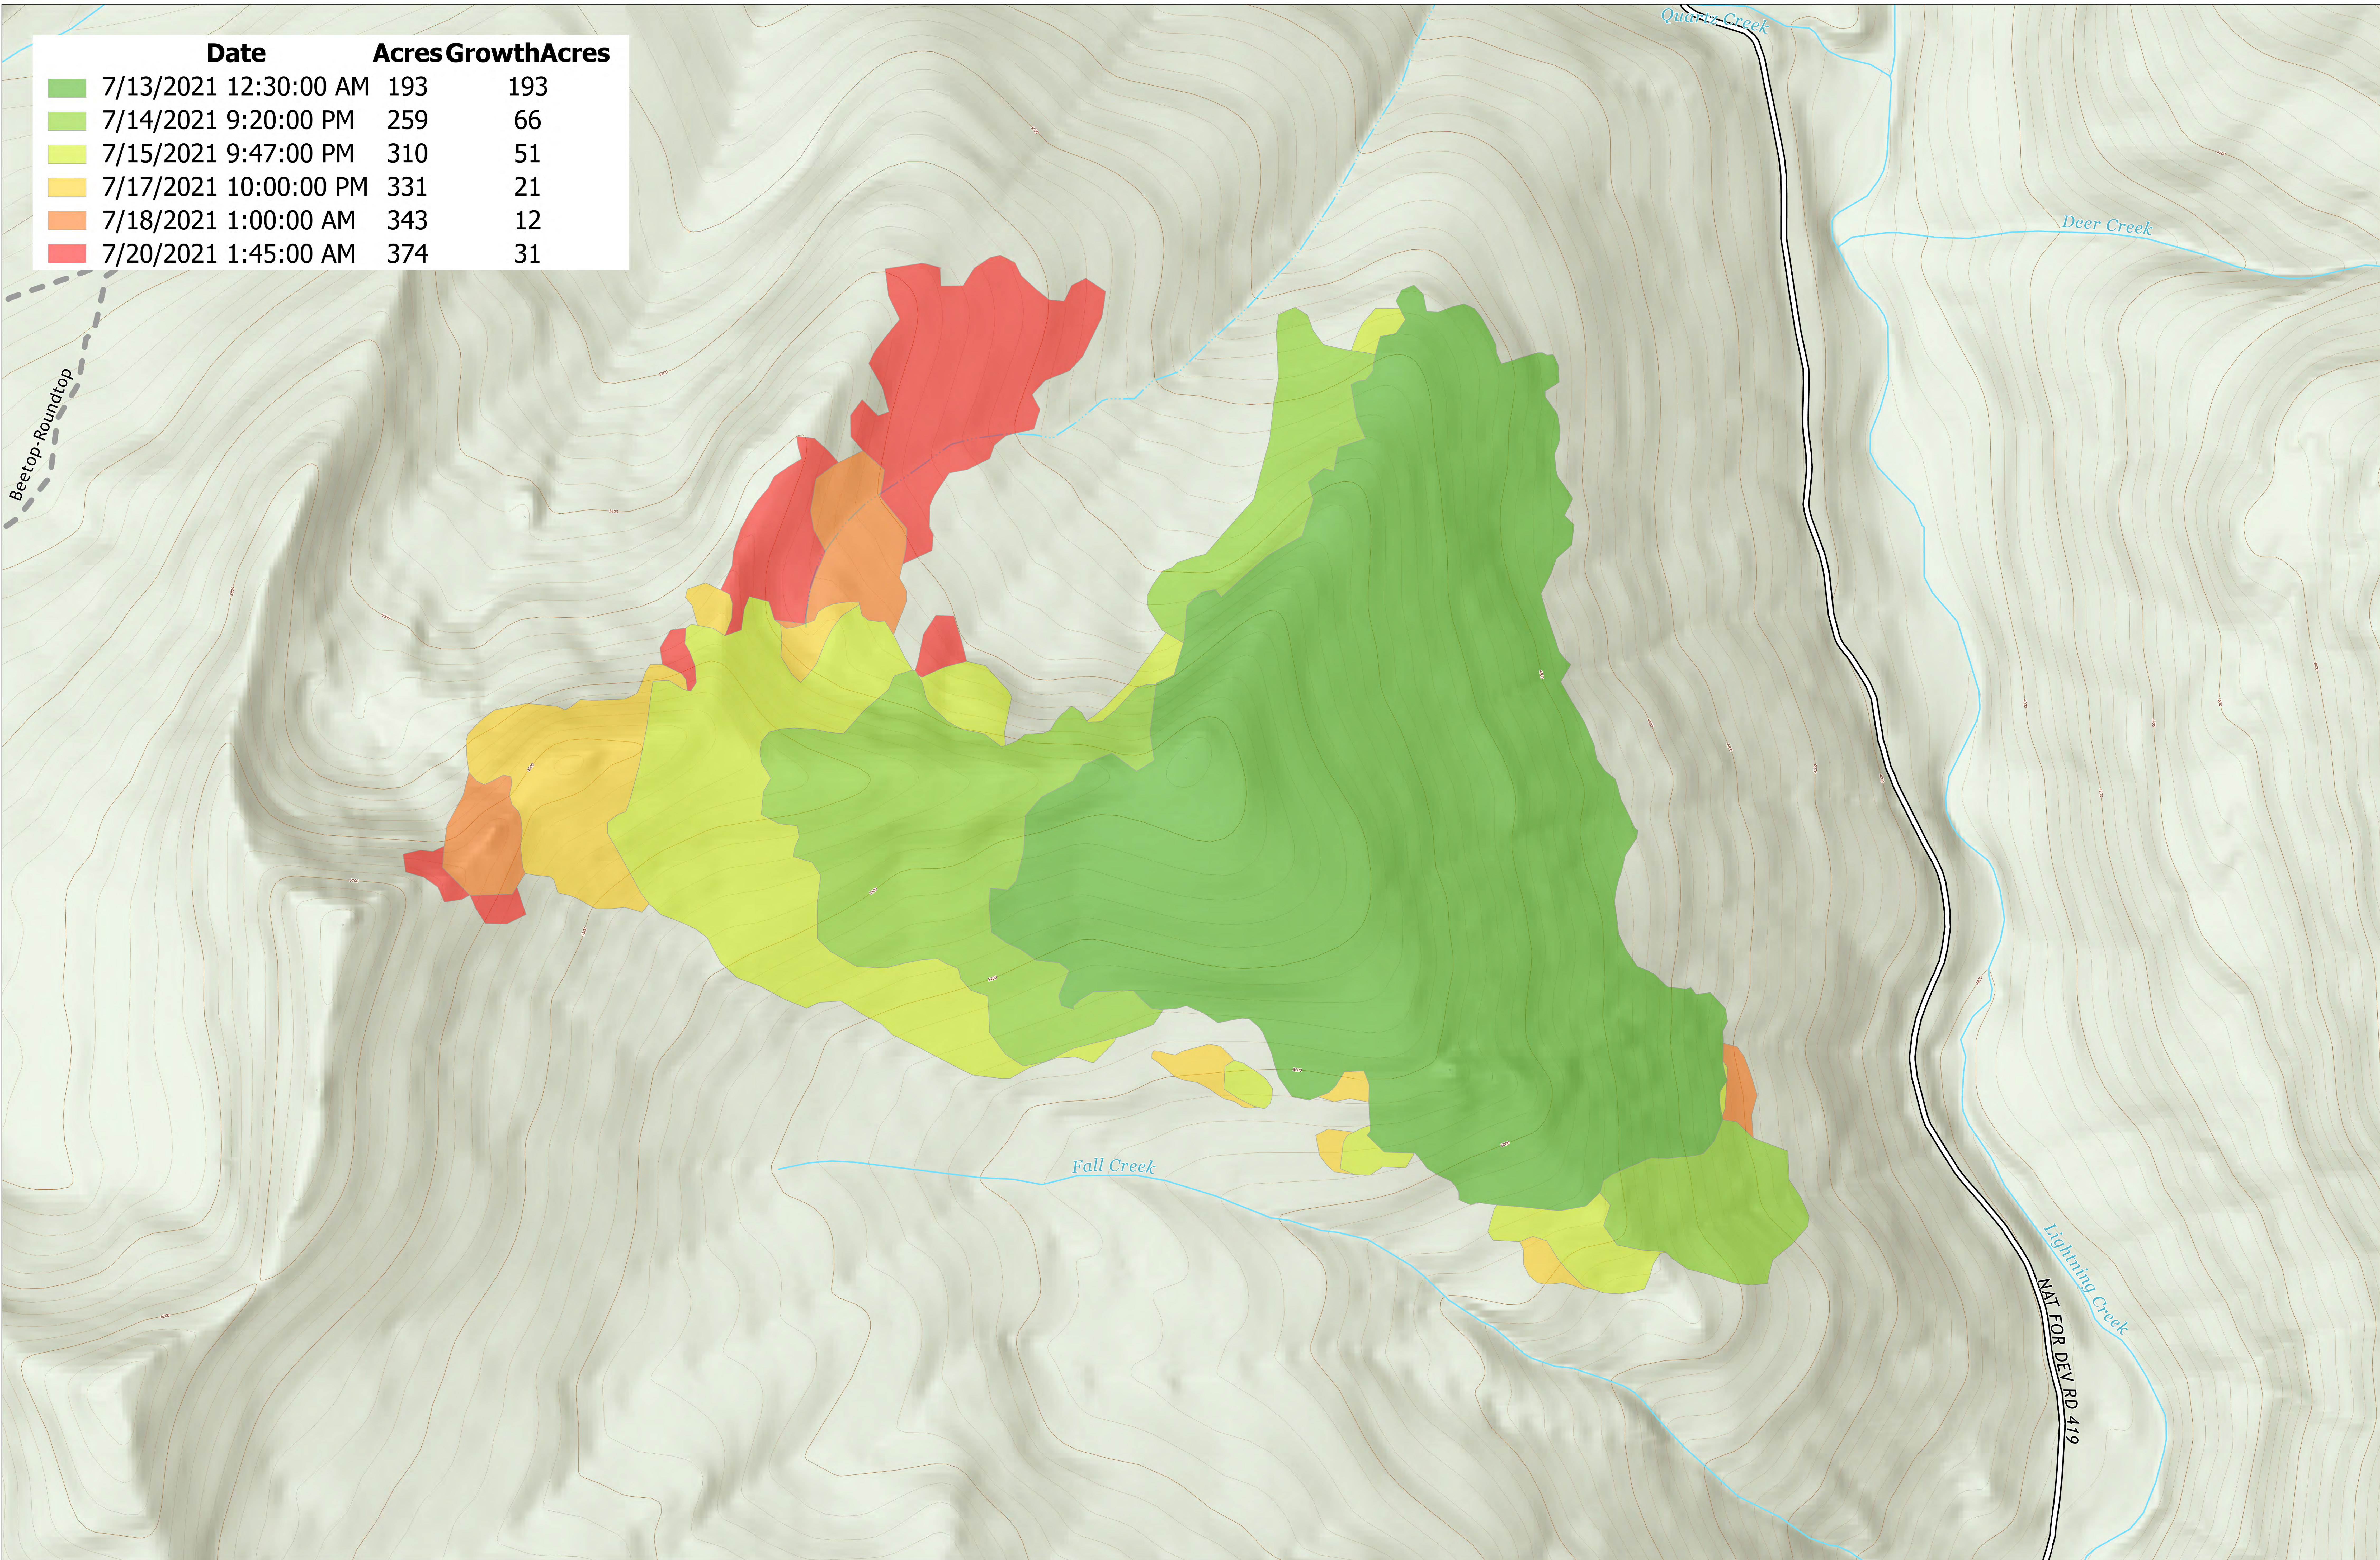

Date	Acres	Growth	Acres
7/13/2021 12:30:00 AM	193		193
7/14/2021 9:20:00 PM	259		66
7/15/2021 9:47:00 PM	310		51
7/17/2021 10:00:00 PM	331		21
7/18/2021 1:00:00 AM	343		12
7/20/2021 1:45:00 AM	374		31

**Progression Map**  
**Trestle Creek 6**  
 Trestle Creek Complex  
 IDIPF 000452  
 7/20/2021  
 407 acres at 7/20/2021 0145

- Local Road
- Trail
- Perennial Stream
- Intermittent Stream

7/20/2021 0635  
 Acres  
 North American 1983 Datum, Lat/Long  
 Grid