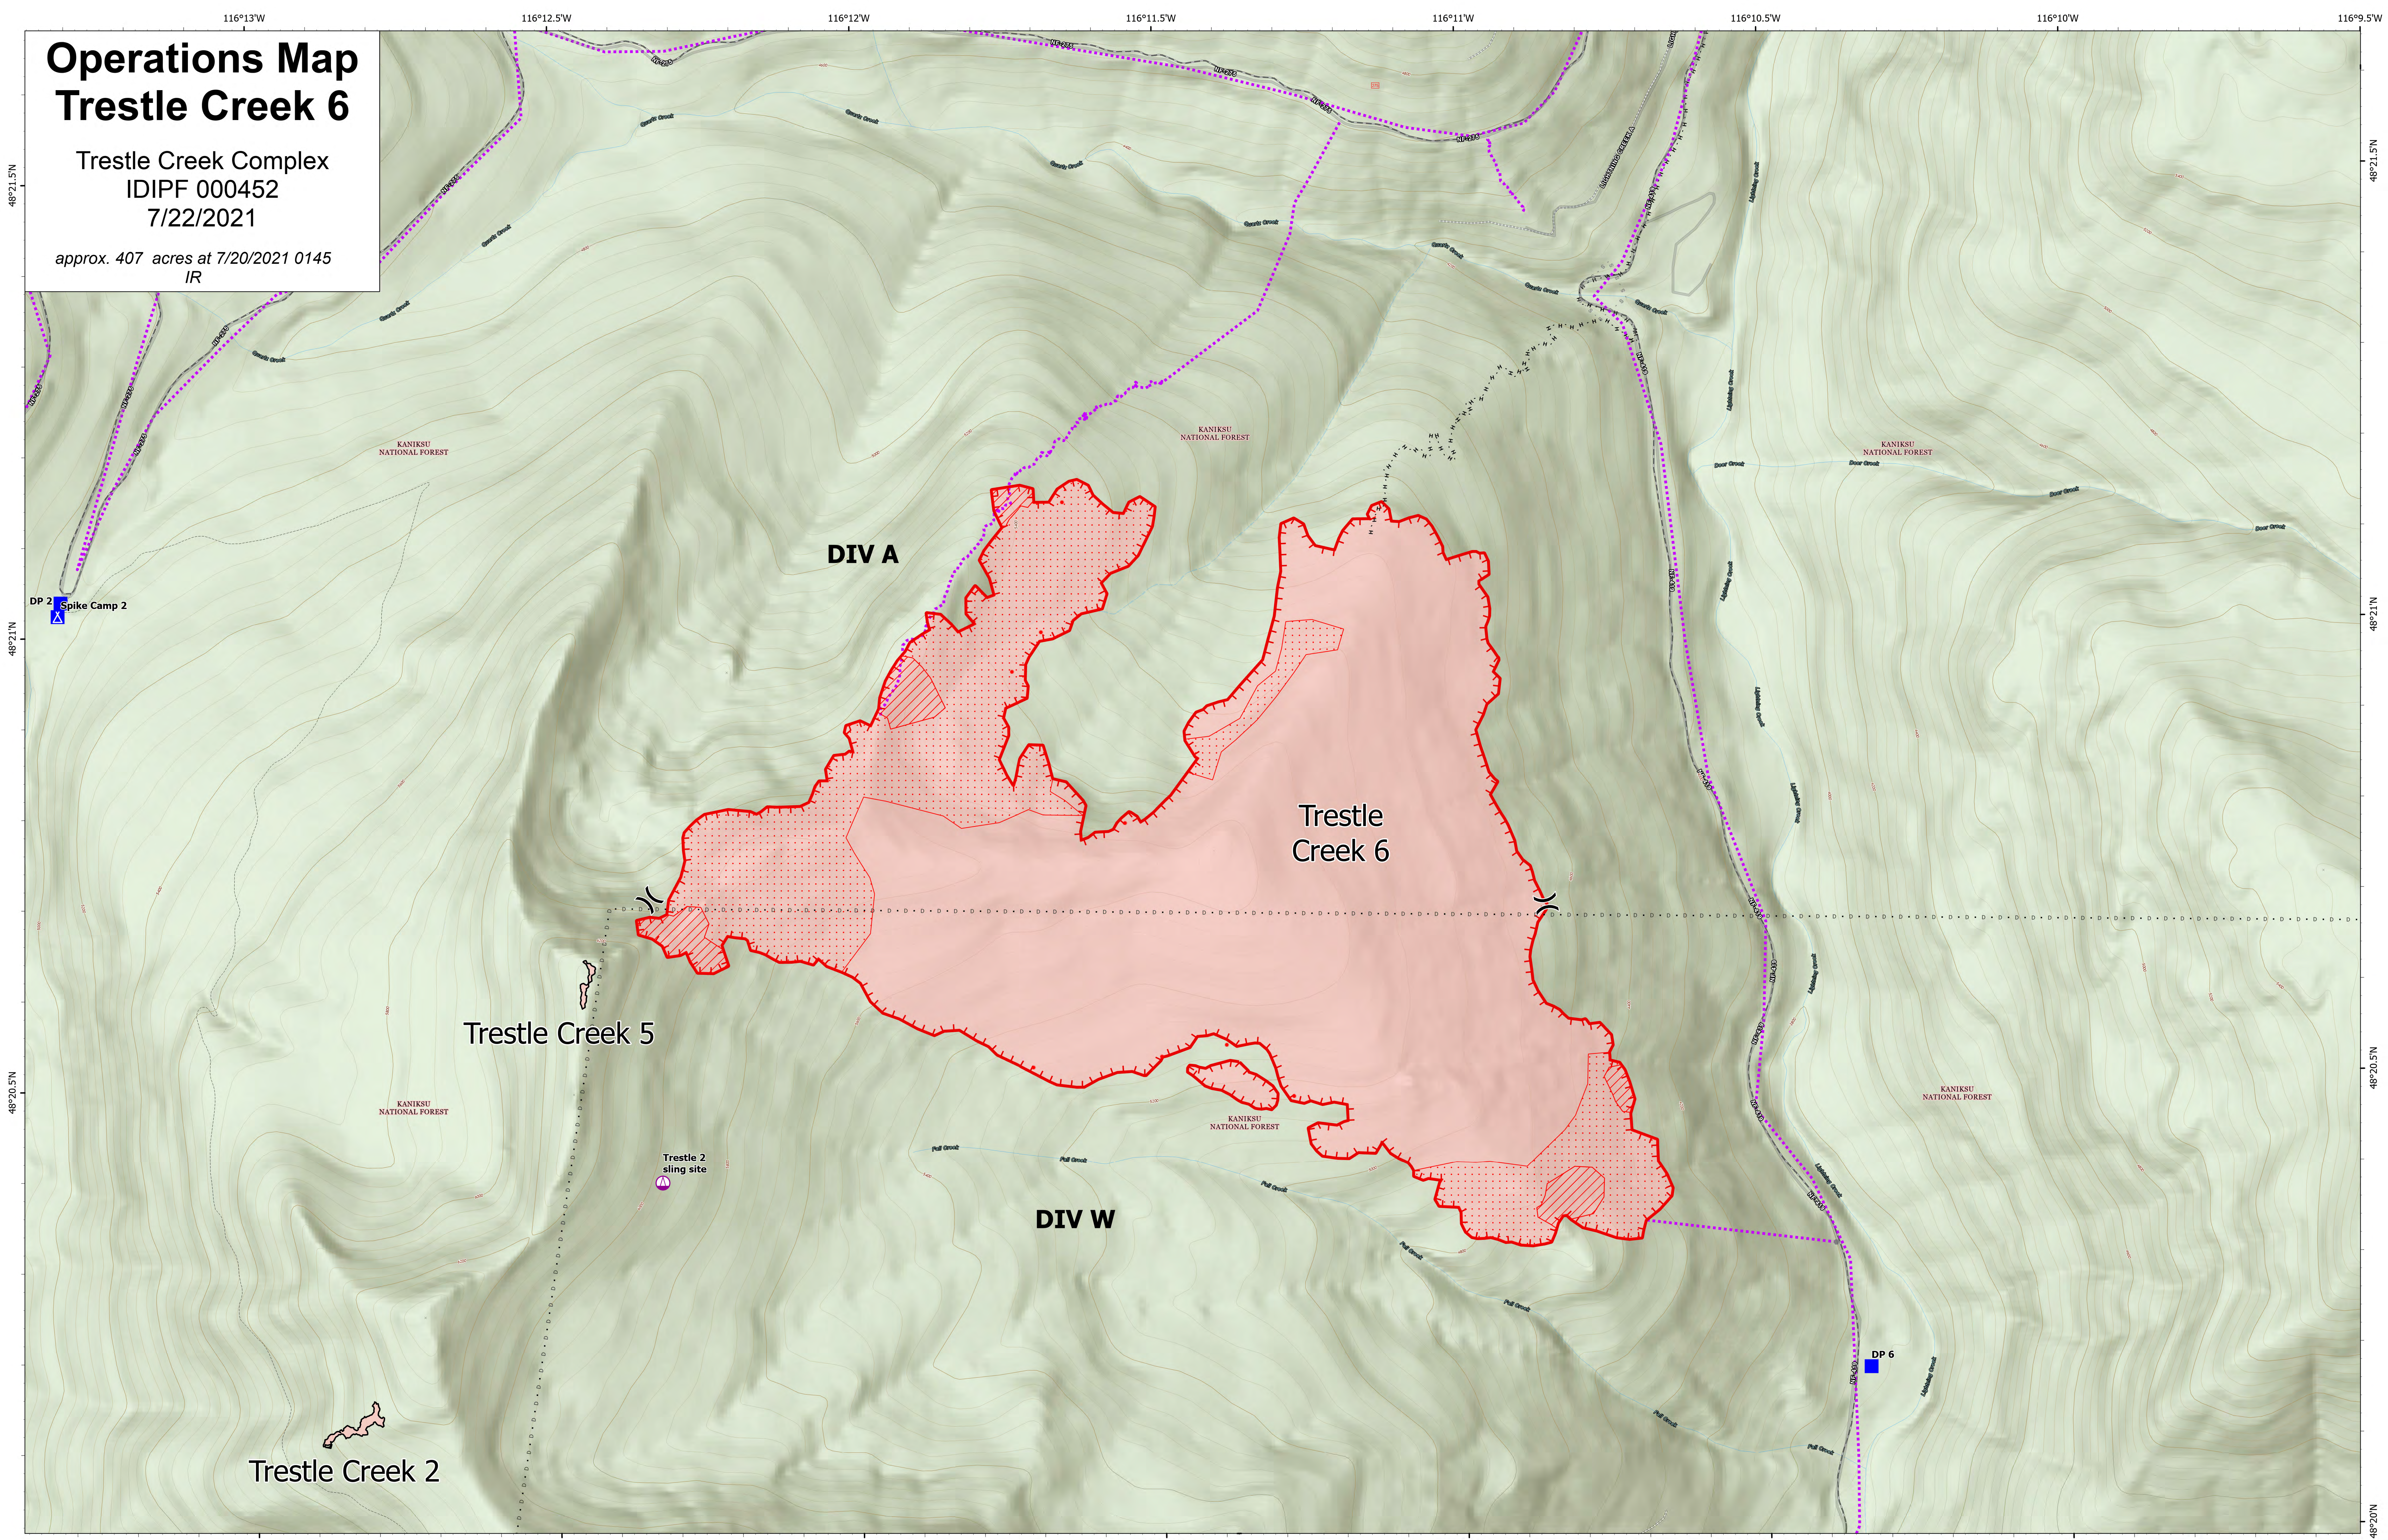

Operations Map Trestle Creek 6

Trestle Creek Complex
IDIPF 000452
7/22/2021

approx. 407 acres at 7/20/2021 0145
IR

7/21/2021 1641
Acres
North American 1983 Datum, Lat/Long
Grid

- Sling Site
- Camp
- Other
- Division Break
- Drop Point
- Planned Secondary Line
- Route
- Fire Edge
- Contained Line
- Wildfire Daily Fire Perimeter
- Stream - Intermittent
- Stream - Perennial
- Road - Light Duty - Gravel
- Road - Unimproved
- Trail
- Proclaimed Forest
- IR Scattered Heat
- IR Isolated Heat
- IR Intense Heat