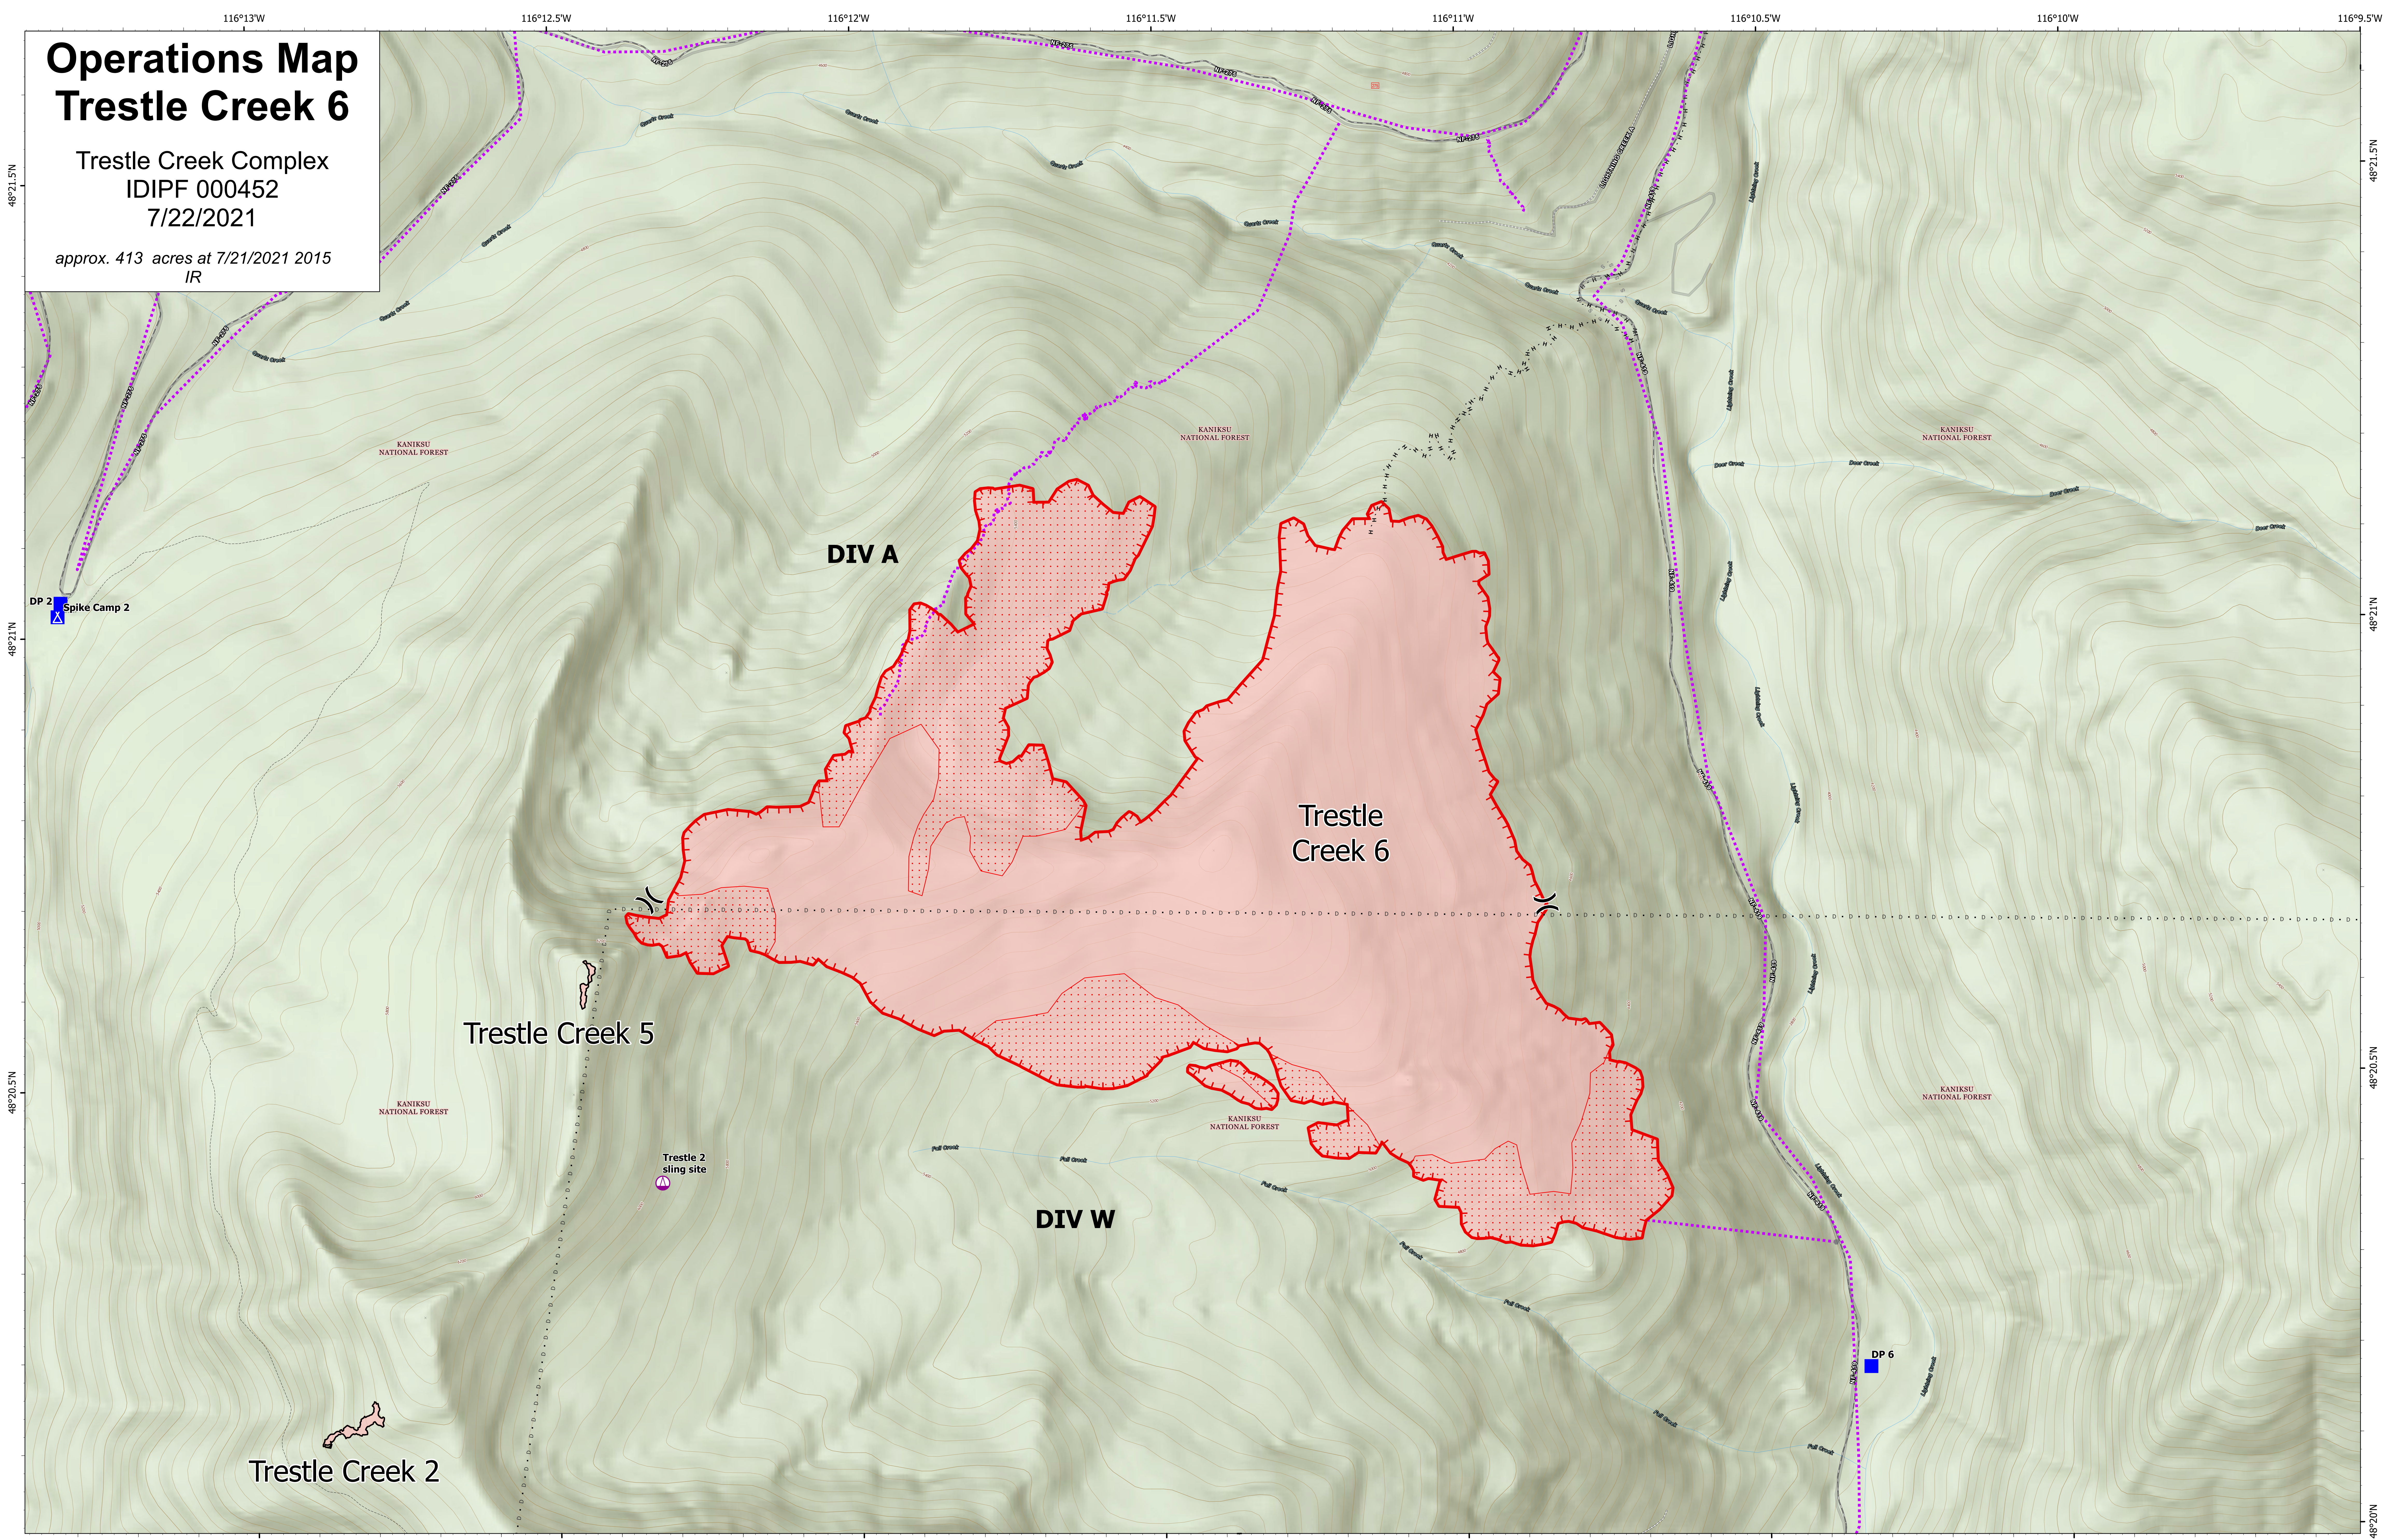

Operations Map Trestle Creek 6

Trestle Creek Complex
IDIPF 000452
7/22/2021

approx. 413 acres at 7/21/2021 2015
IR

- Sling Site
- Camp
- Planned Secondary Line
- Wildfire Daily Fire Perimeter
- Road - Unimproved
- Division Break
- Other
- Route
- Stream - Intermittent
- Trail
- Drop Point
- Division Break
- Fire Edge
- Stream - Perennial
- Proclaimed Forest
- Completed Hand Line
- Contained Line
- Road - Light Duty - Gravel
- IR Scattered Heat