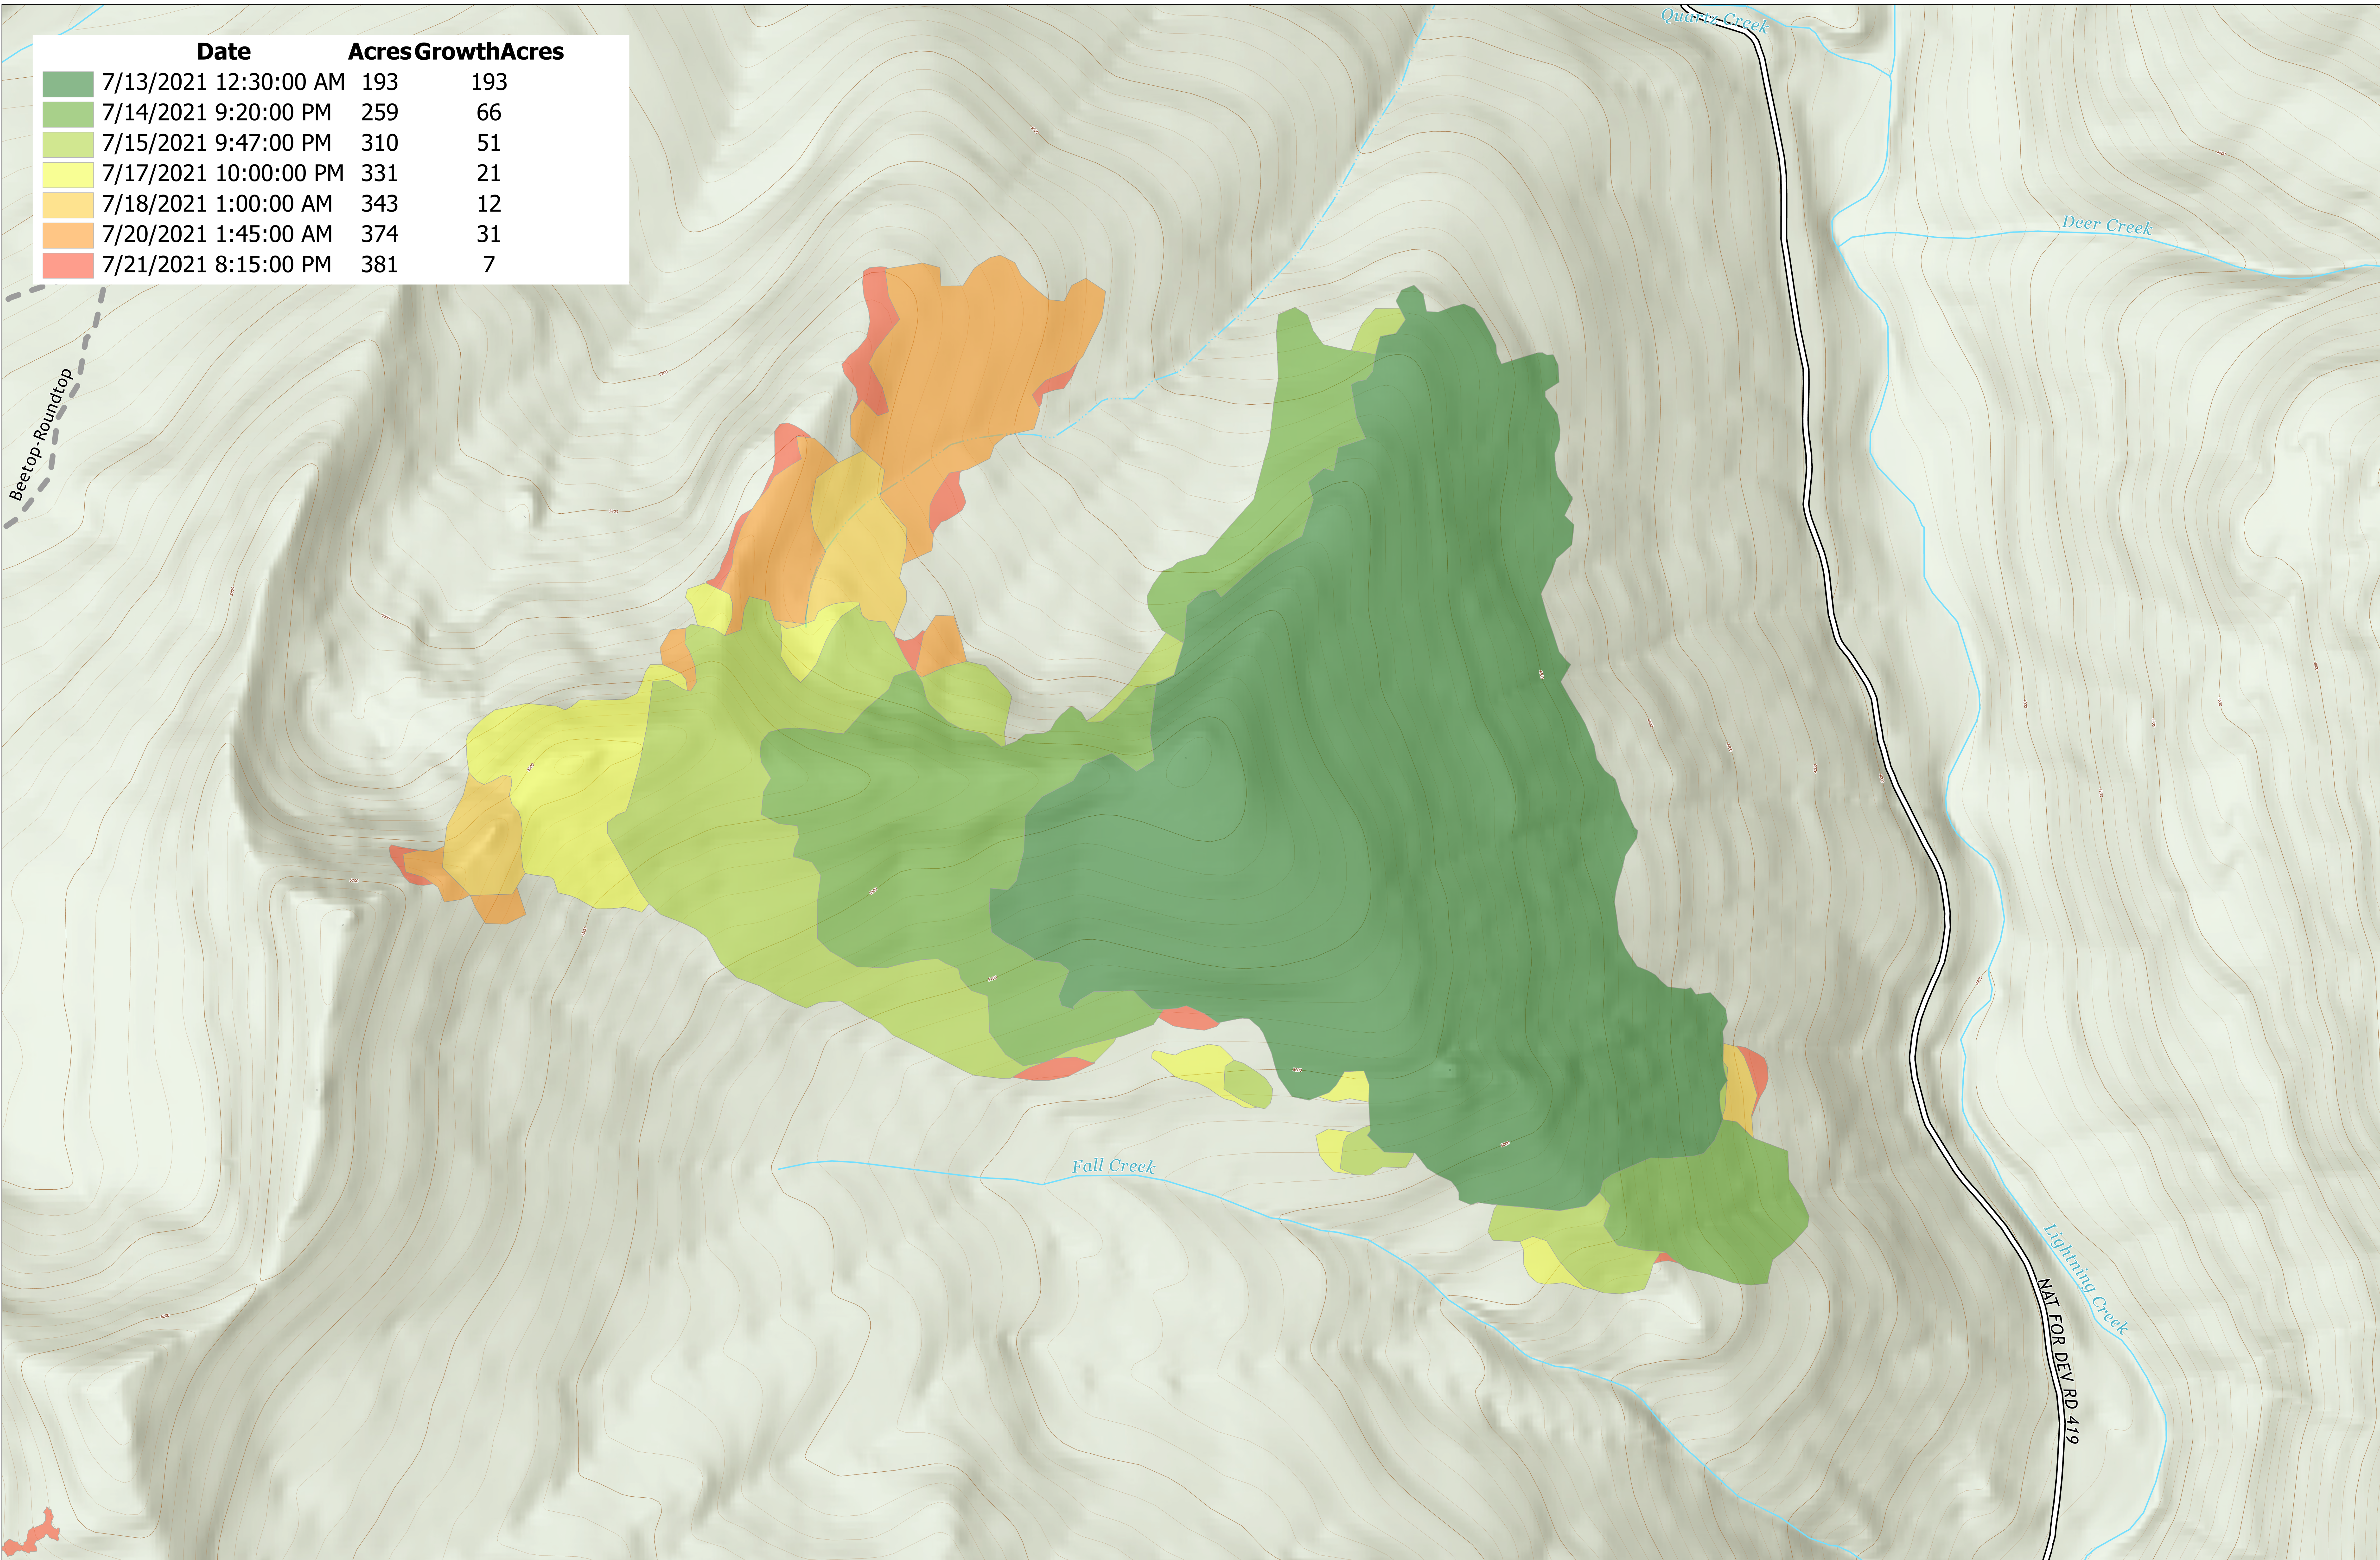

Date	Acres Growth	Acres
7/13/2021 12:30:00 AM	193	193
7/14/2021 9:20:00 PM	259	66
7/15/2021 9:47:00 PM	310	51
7/17/2021 10:00:00 PM	331	21
7/18/2021 1:00:00 AM	343	12
7/20/2021 1:45:00 AM	374	31
7/21/2021 8:15:00 PM	381	7

Progression Map
Trestle Creek 6
 Trestle Creek Complex
 IDIPF 000452
 7/22/2021
 413 acres at 7/21/2021 2015

- Local Road
- Trail
- Perennial Stream
- Intermittent Stream