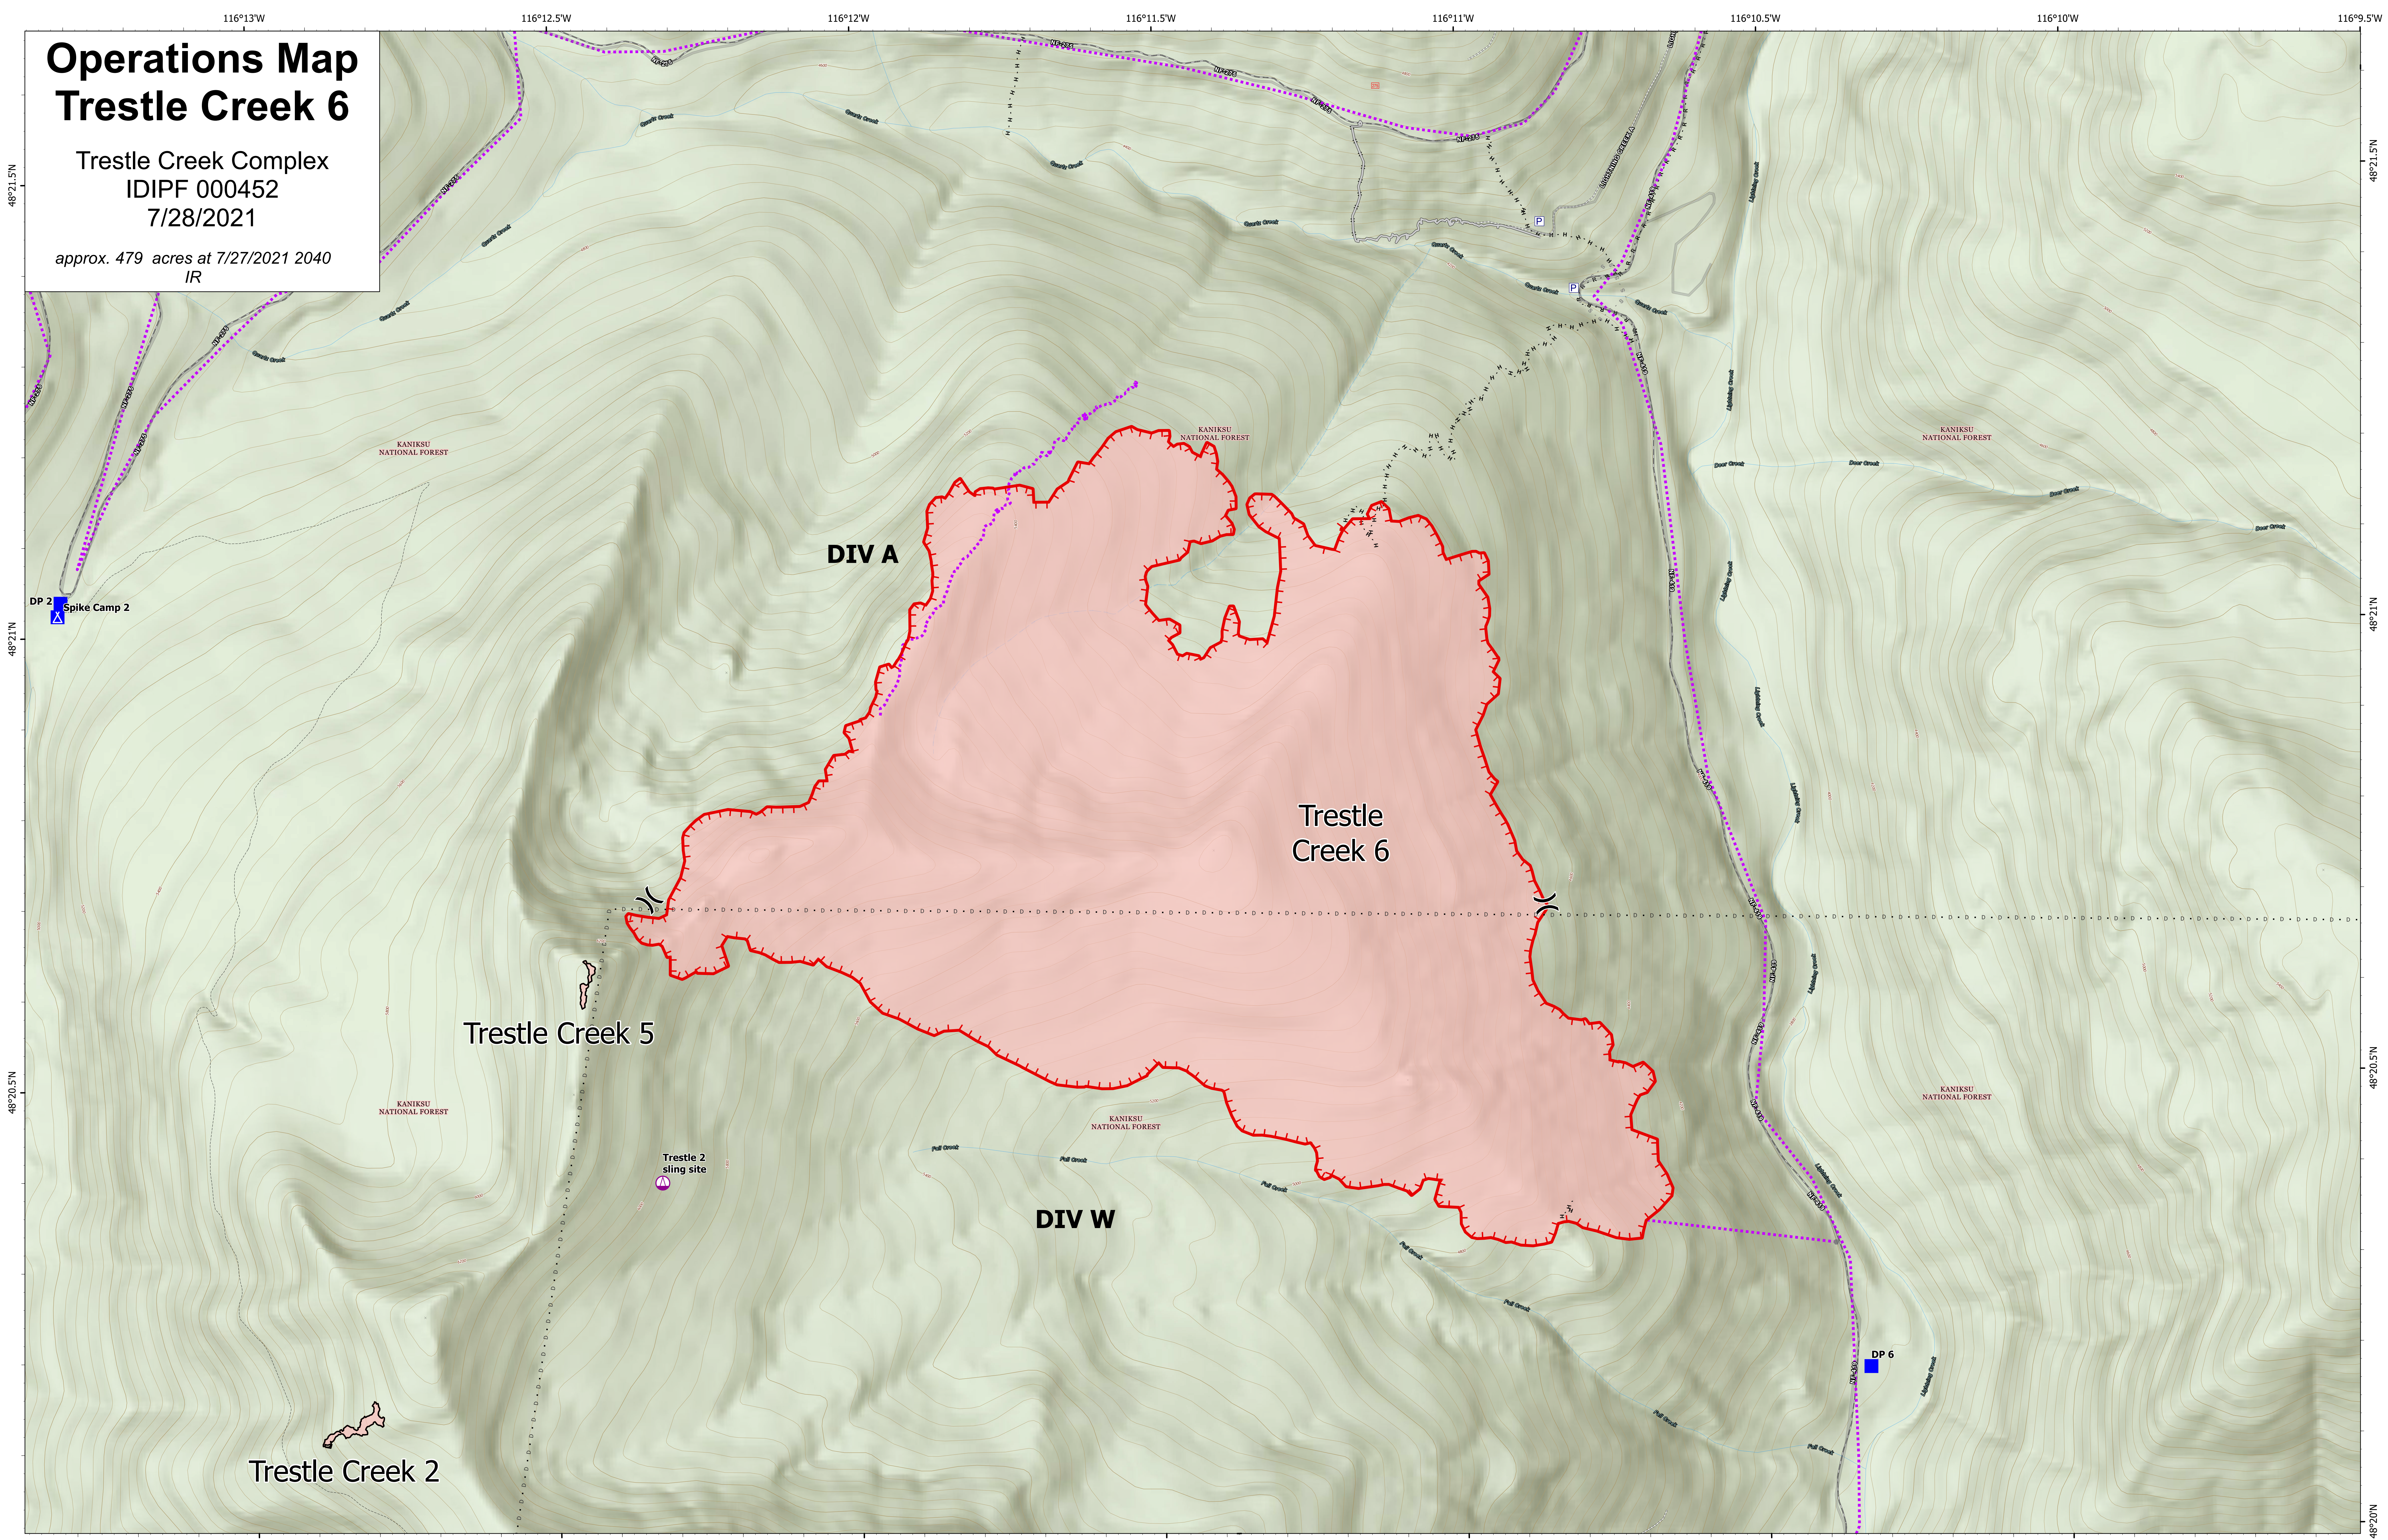

Operations Map Trestle Creek 6

Trestle Creek Complex
IDIPF 000452
7/28/2021

approx. 479 acres at 7/27/2021 2040
IR

- | | | | | | |
|----------------|----------------|-------------------------|-------------------------------|----------------------------|-------------------|
| Pump | Drop Point | Completed Hand Line | Route | Stream - Intermittent | Trail |
| Sling Site | Camp | Completed Road as Line | Fire Edge | Stream - Perennial | Proclaimed Forest |
| Division Break | Other | Planned Secondary Line | Contained Line | Road - Light Duty - Gravel | |
| | Division Break | Access or Improved Road | Wildfire Daily Fire Perimeter | Road - Unimproved | |

7/28/2021 0614
Acres
North American 1983 Datum, Lat/Long
Grid