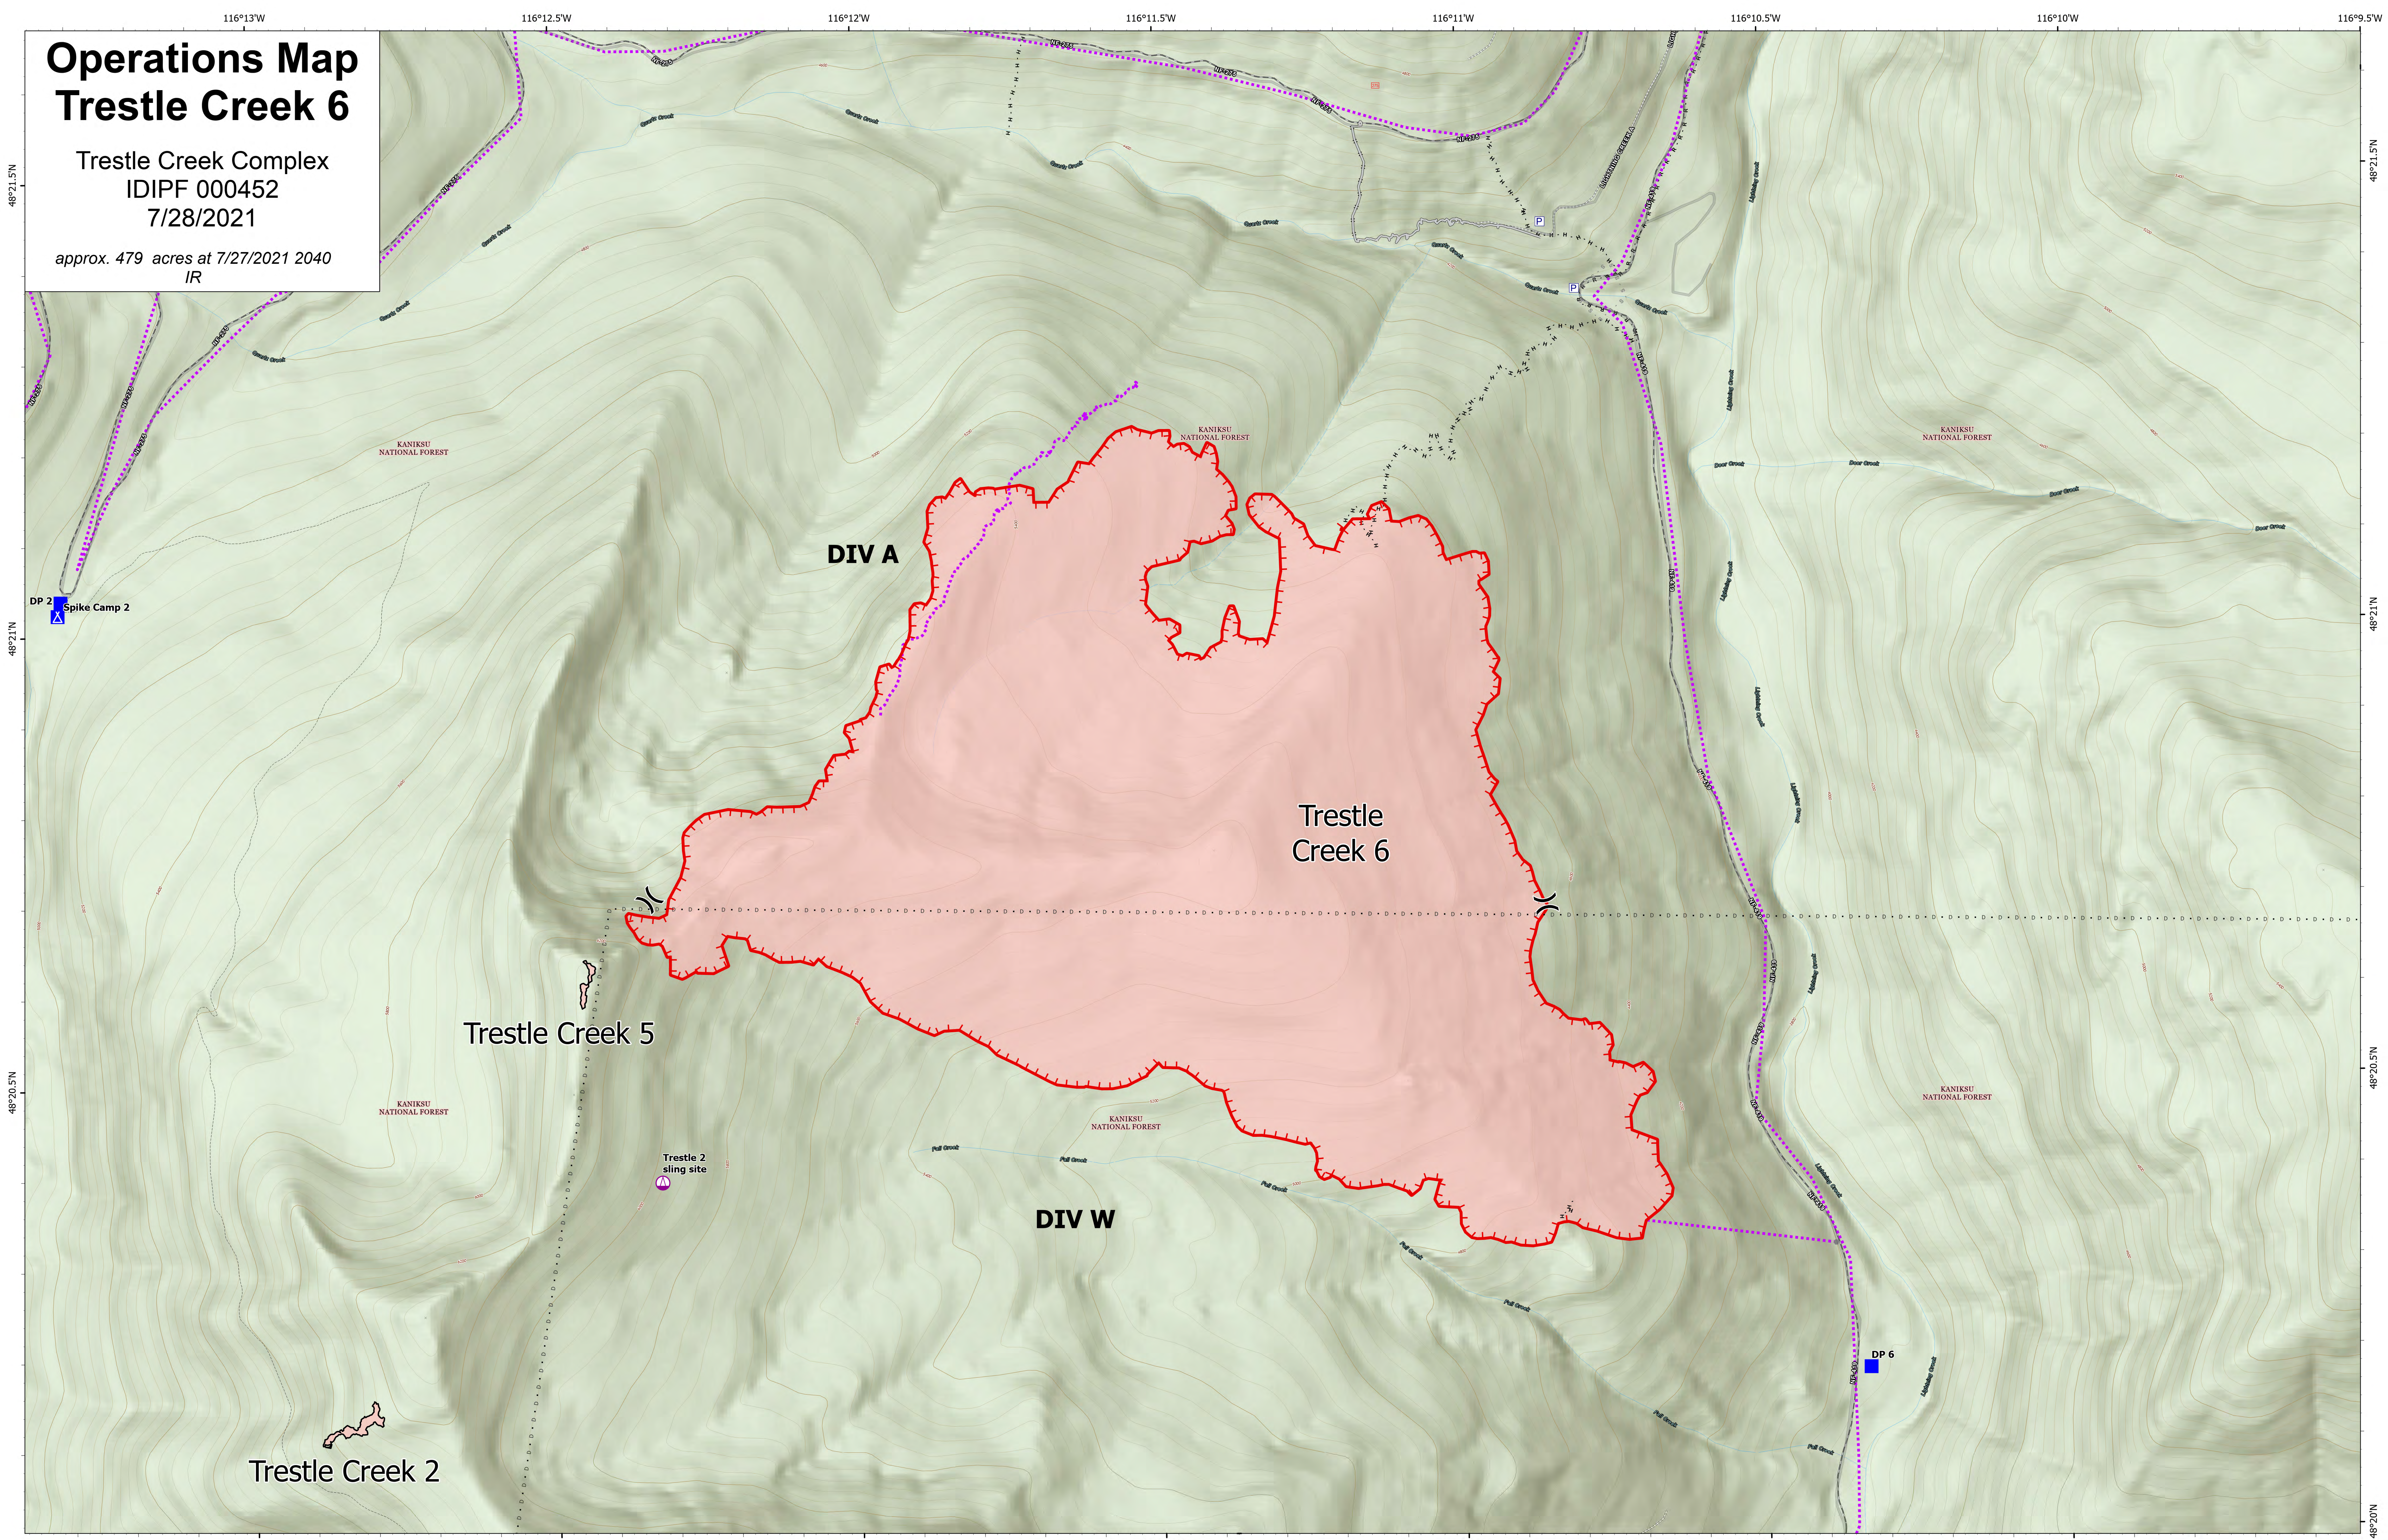

Operations Map Trestle Creek 6

Trestle Creek Complex
IDIPF 000452
7/28/2021

approx. 479 acres at 7/27/2021 2040
IR

- | | | | | | |
|----------------|----------------|-------------------------|-------------------------------|----------------------------|-------------------|
| Pump | Drop Point | Completed Hand Line | Route | Stream - Intermittent | Trail |
| Sling Site | Camp | Completed Road as Line | Fire Edge | Stream - Perennial | Proclaimed Forest |
| Division Break | Other | Planned Secondary Line | Contained Line | Road - Light Duty - Gravel | |
| | Division Break | Access or Improved Road | Wildfire Daily Fire Perimeter | Road - Unimproved | |

7/28/2021 0608
Acres
North American 1983 Datum, Lat/Long
Grid