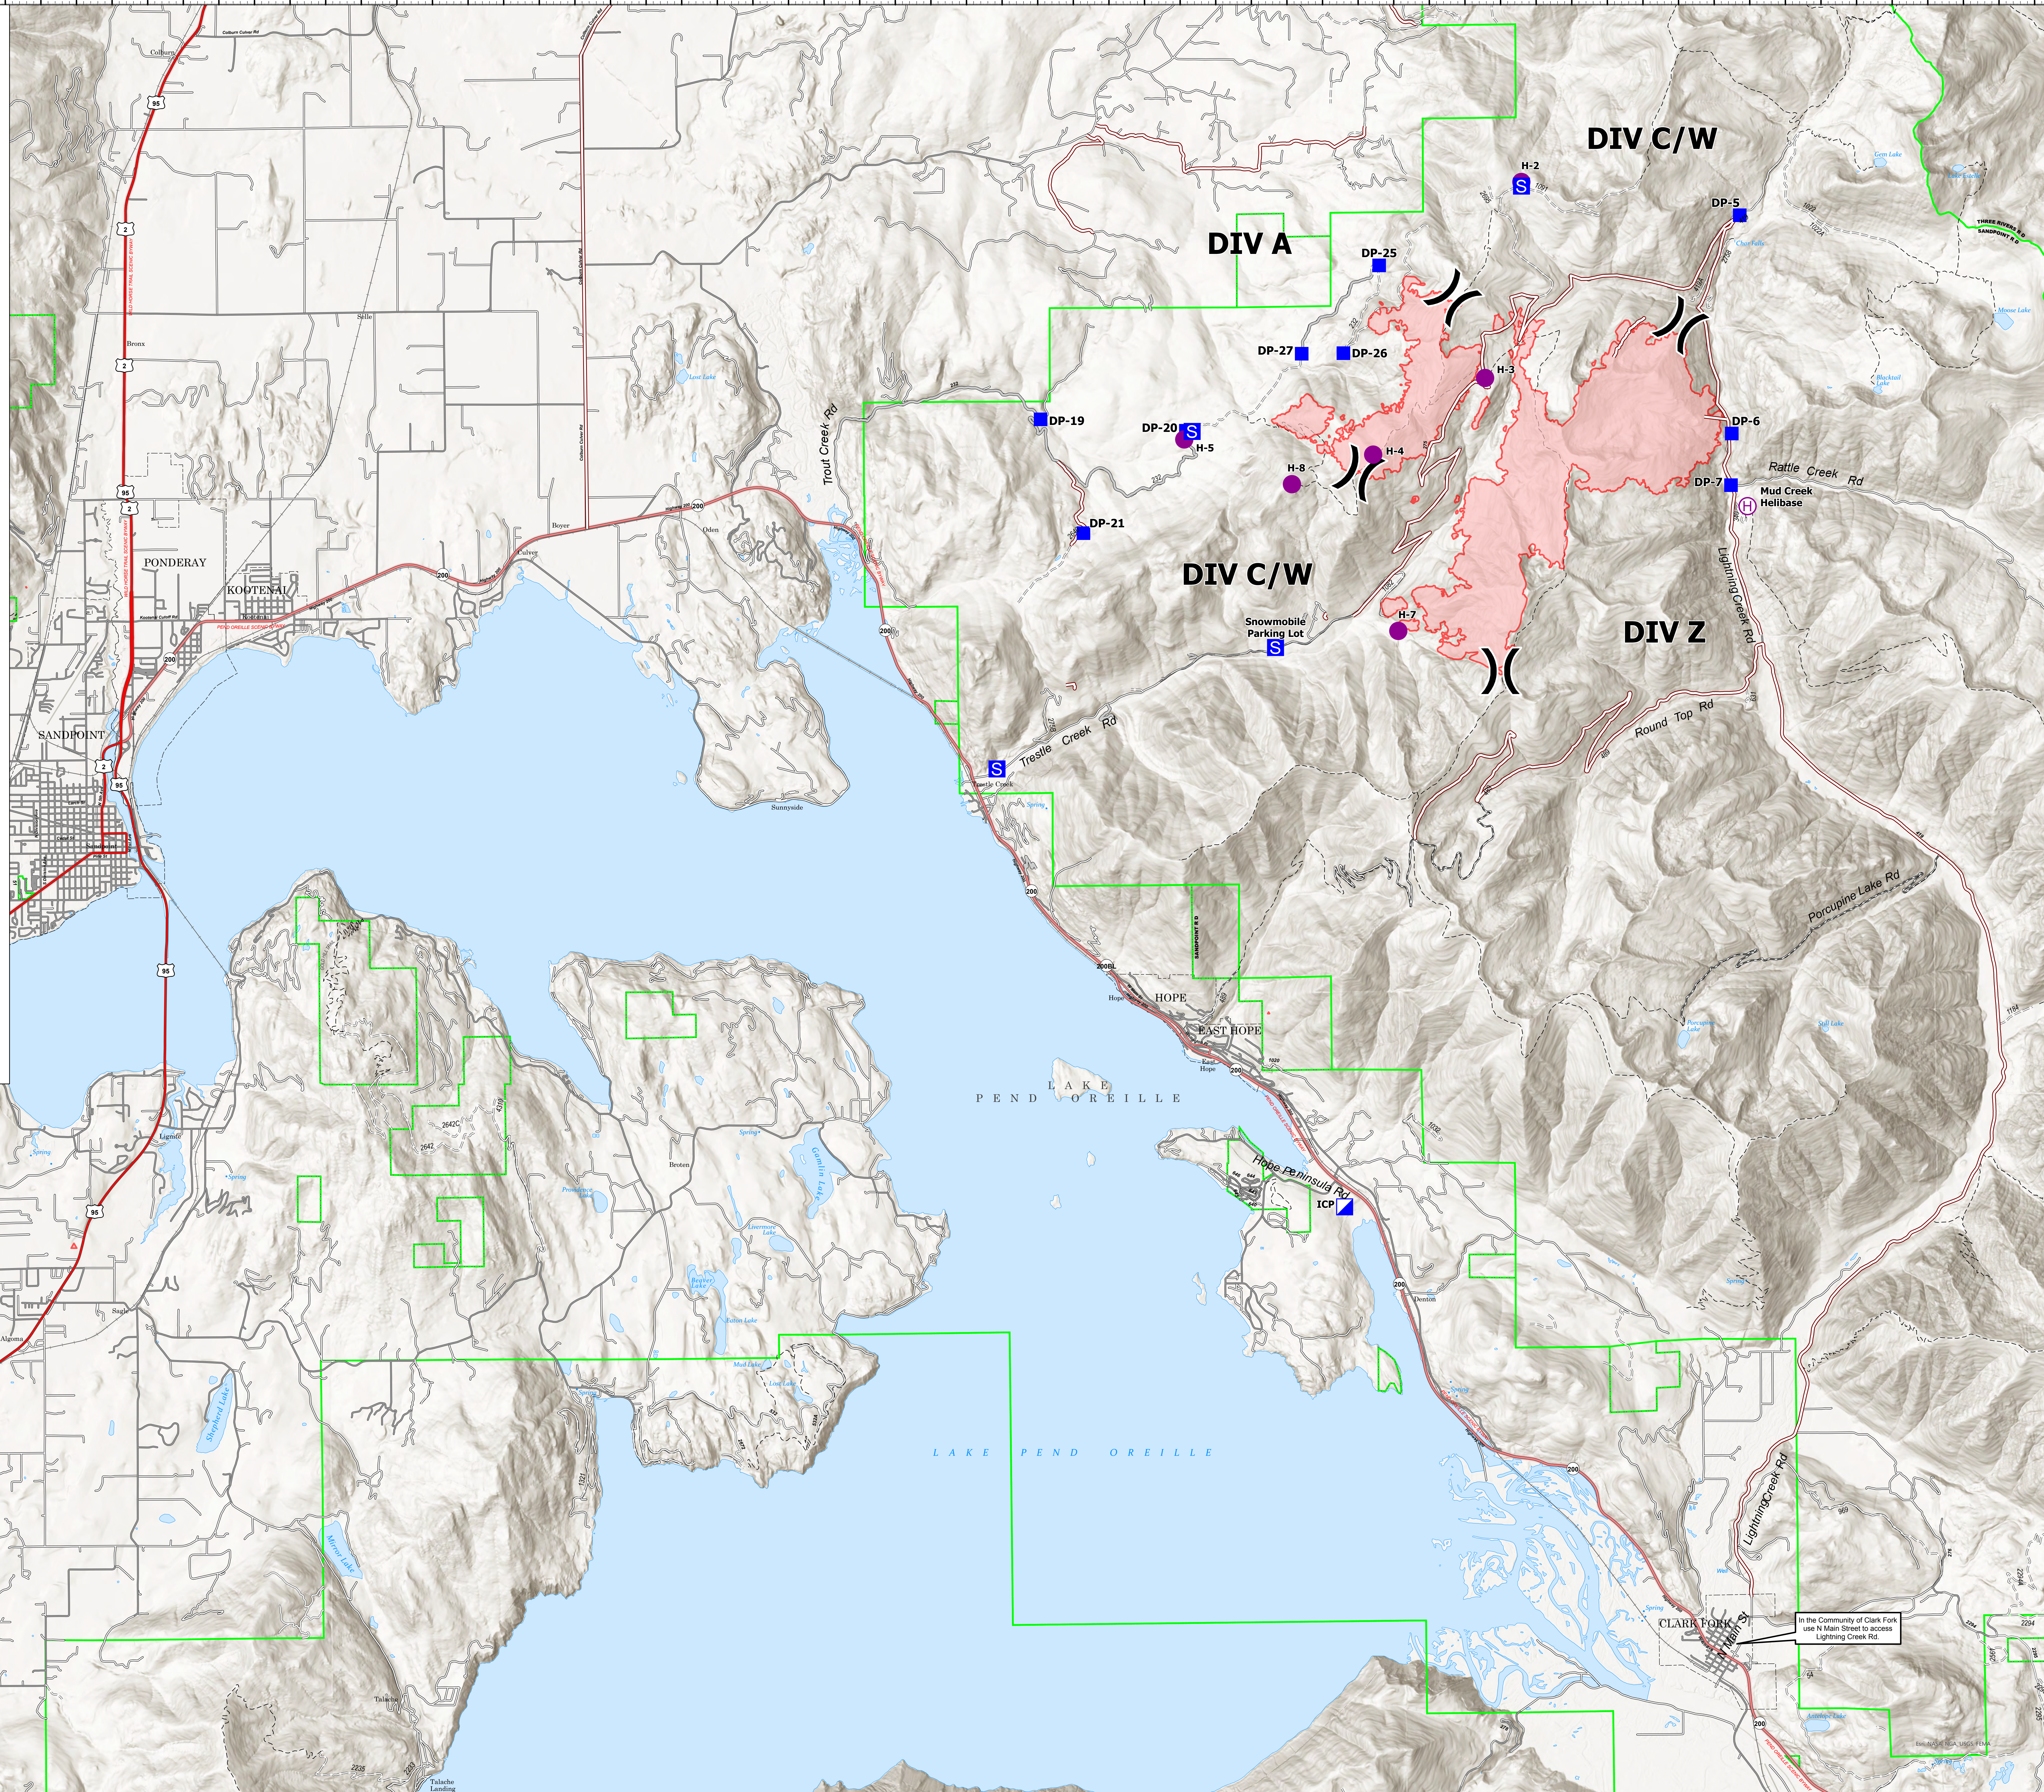

Transportation

Trestle Creek Complex
IDIPF-000452
08/12/2021 Day

4080 acres on 08/11/2021 2050

Miles

1 inch equals 7 miles
Scale: 1:35,000

- Helispot
- Helibase
- Division Break
- Incident Command Post
- Drop Point
- Staging Area
- Access or Improved Road
- Access Route
- Paved Roads
- Dirt (Not Paved)
- Wildfire Daily Fire Perimeter

Remote Incident Support Team
8/12/2021 1157
North American 1983 Datum.
Lat/Long Grid