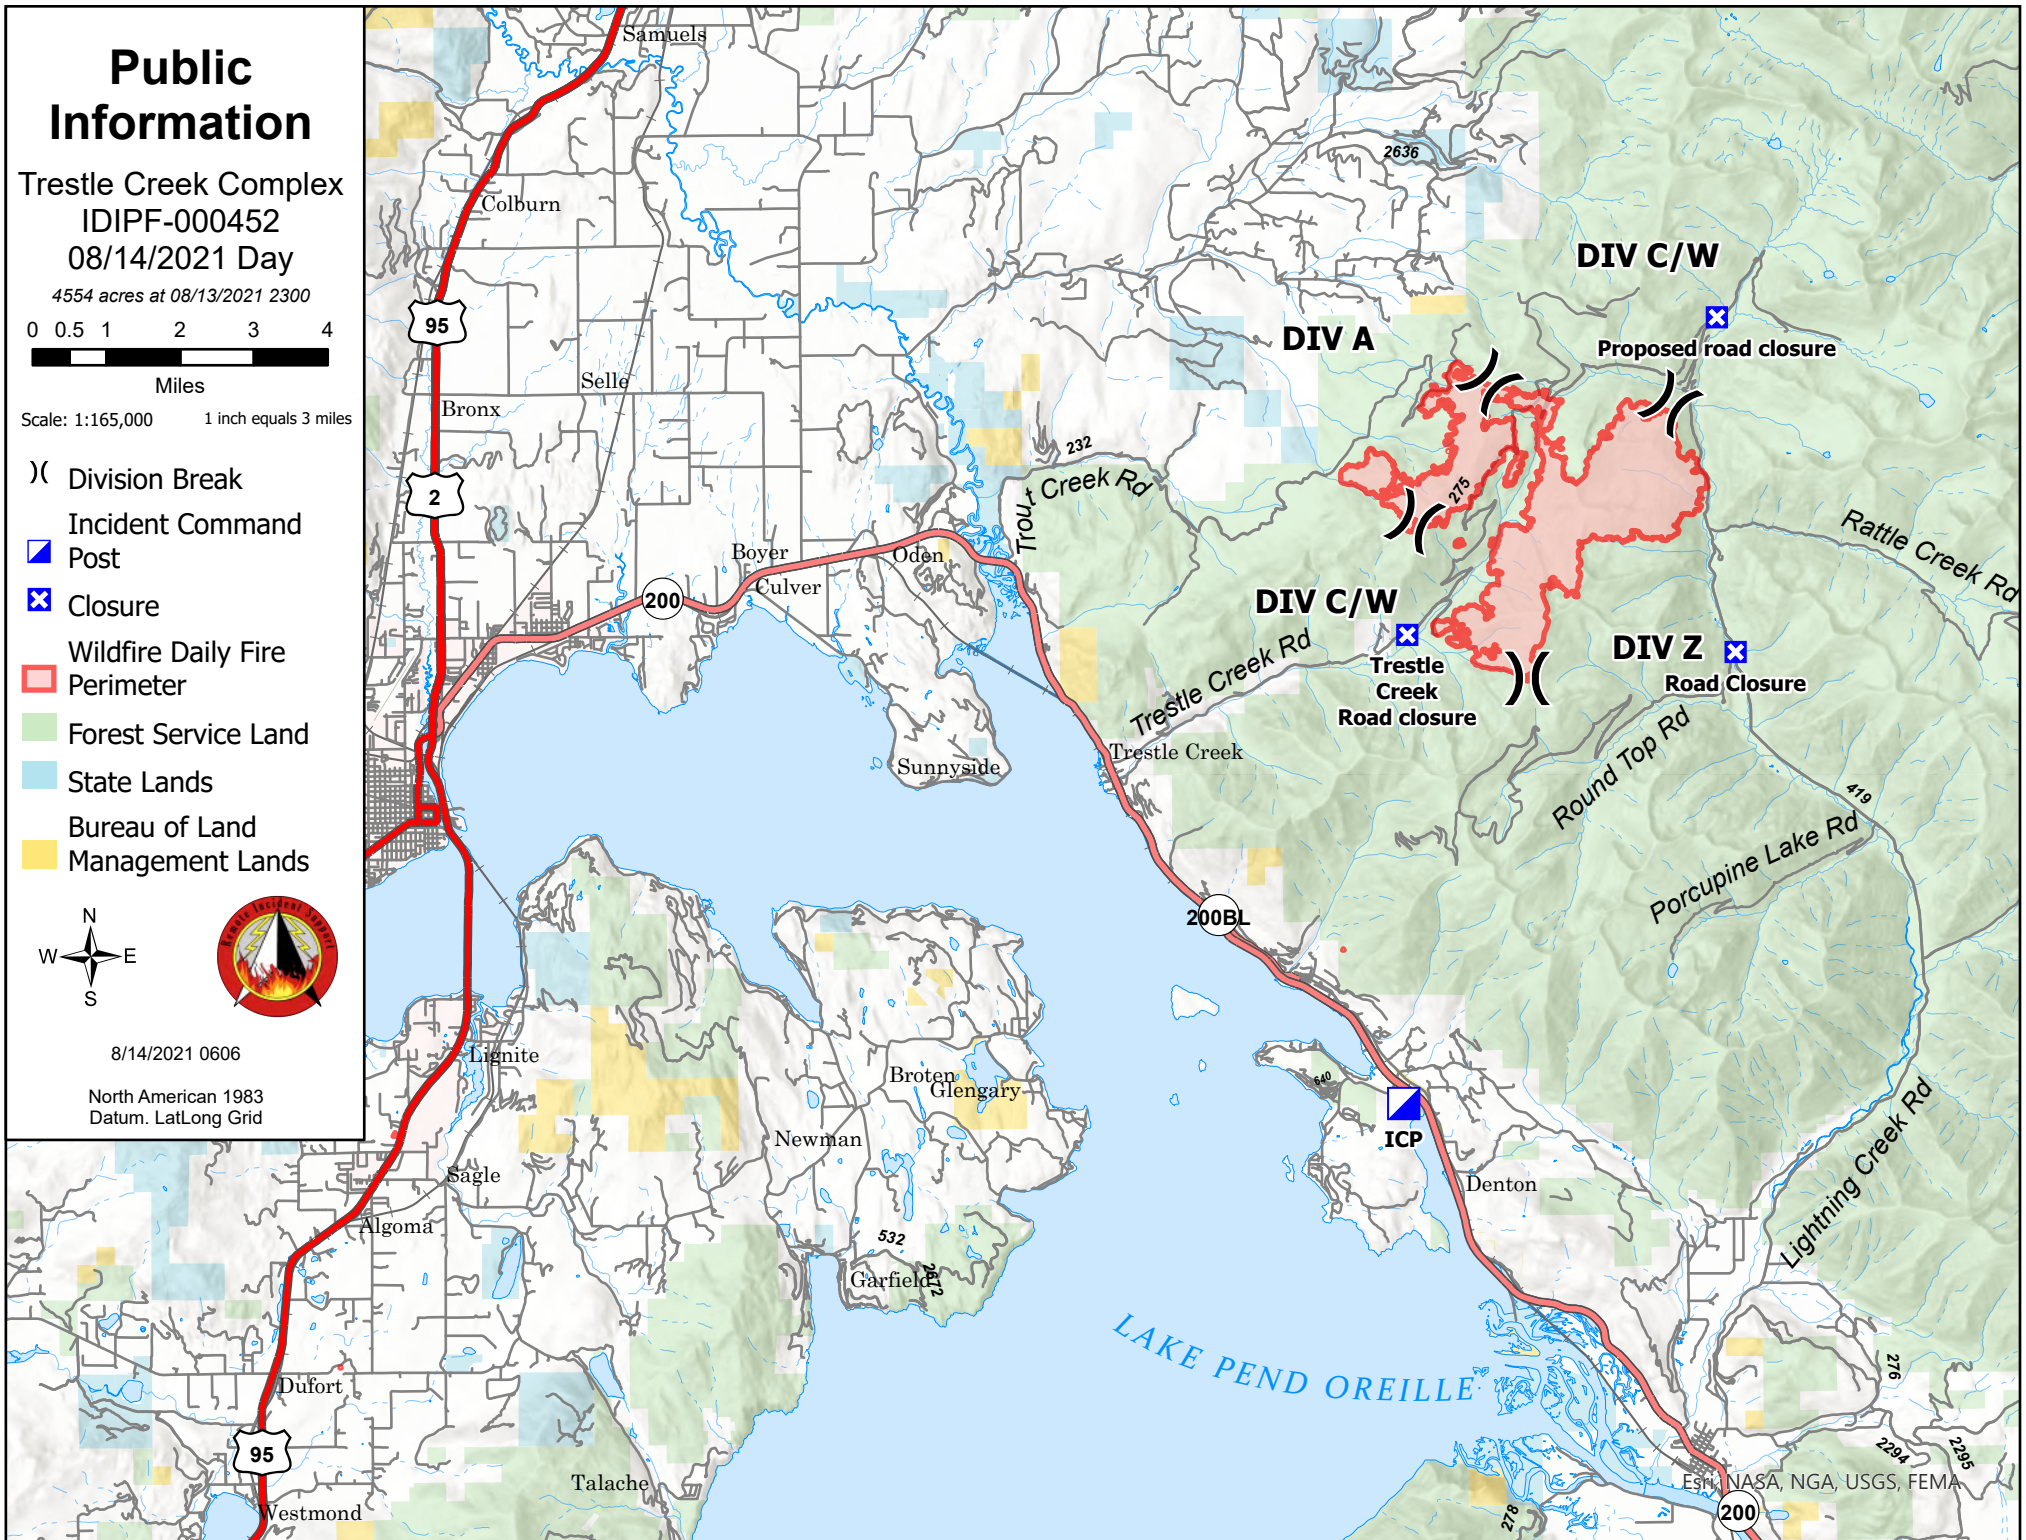

# Public Information

Trestle Creek Complex

IDIPF-000452

08/14/2021 Day

4554 acres at 08/13/2021 2300

Miles

Scale: 1:165,000 1 inch equals 3 miles

- ( ) Division Break
- Incident Command Post
- Post
- Closure
- Wildfire Daily Fire Perimeter
- Forest Service Land
- State Lands
- Bureau of Land Management Lands

8/14/2021 0606

North American 1983 Datum, LatLong Grid

Esri, NASA, NGA, USGS, FEMA