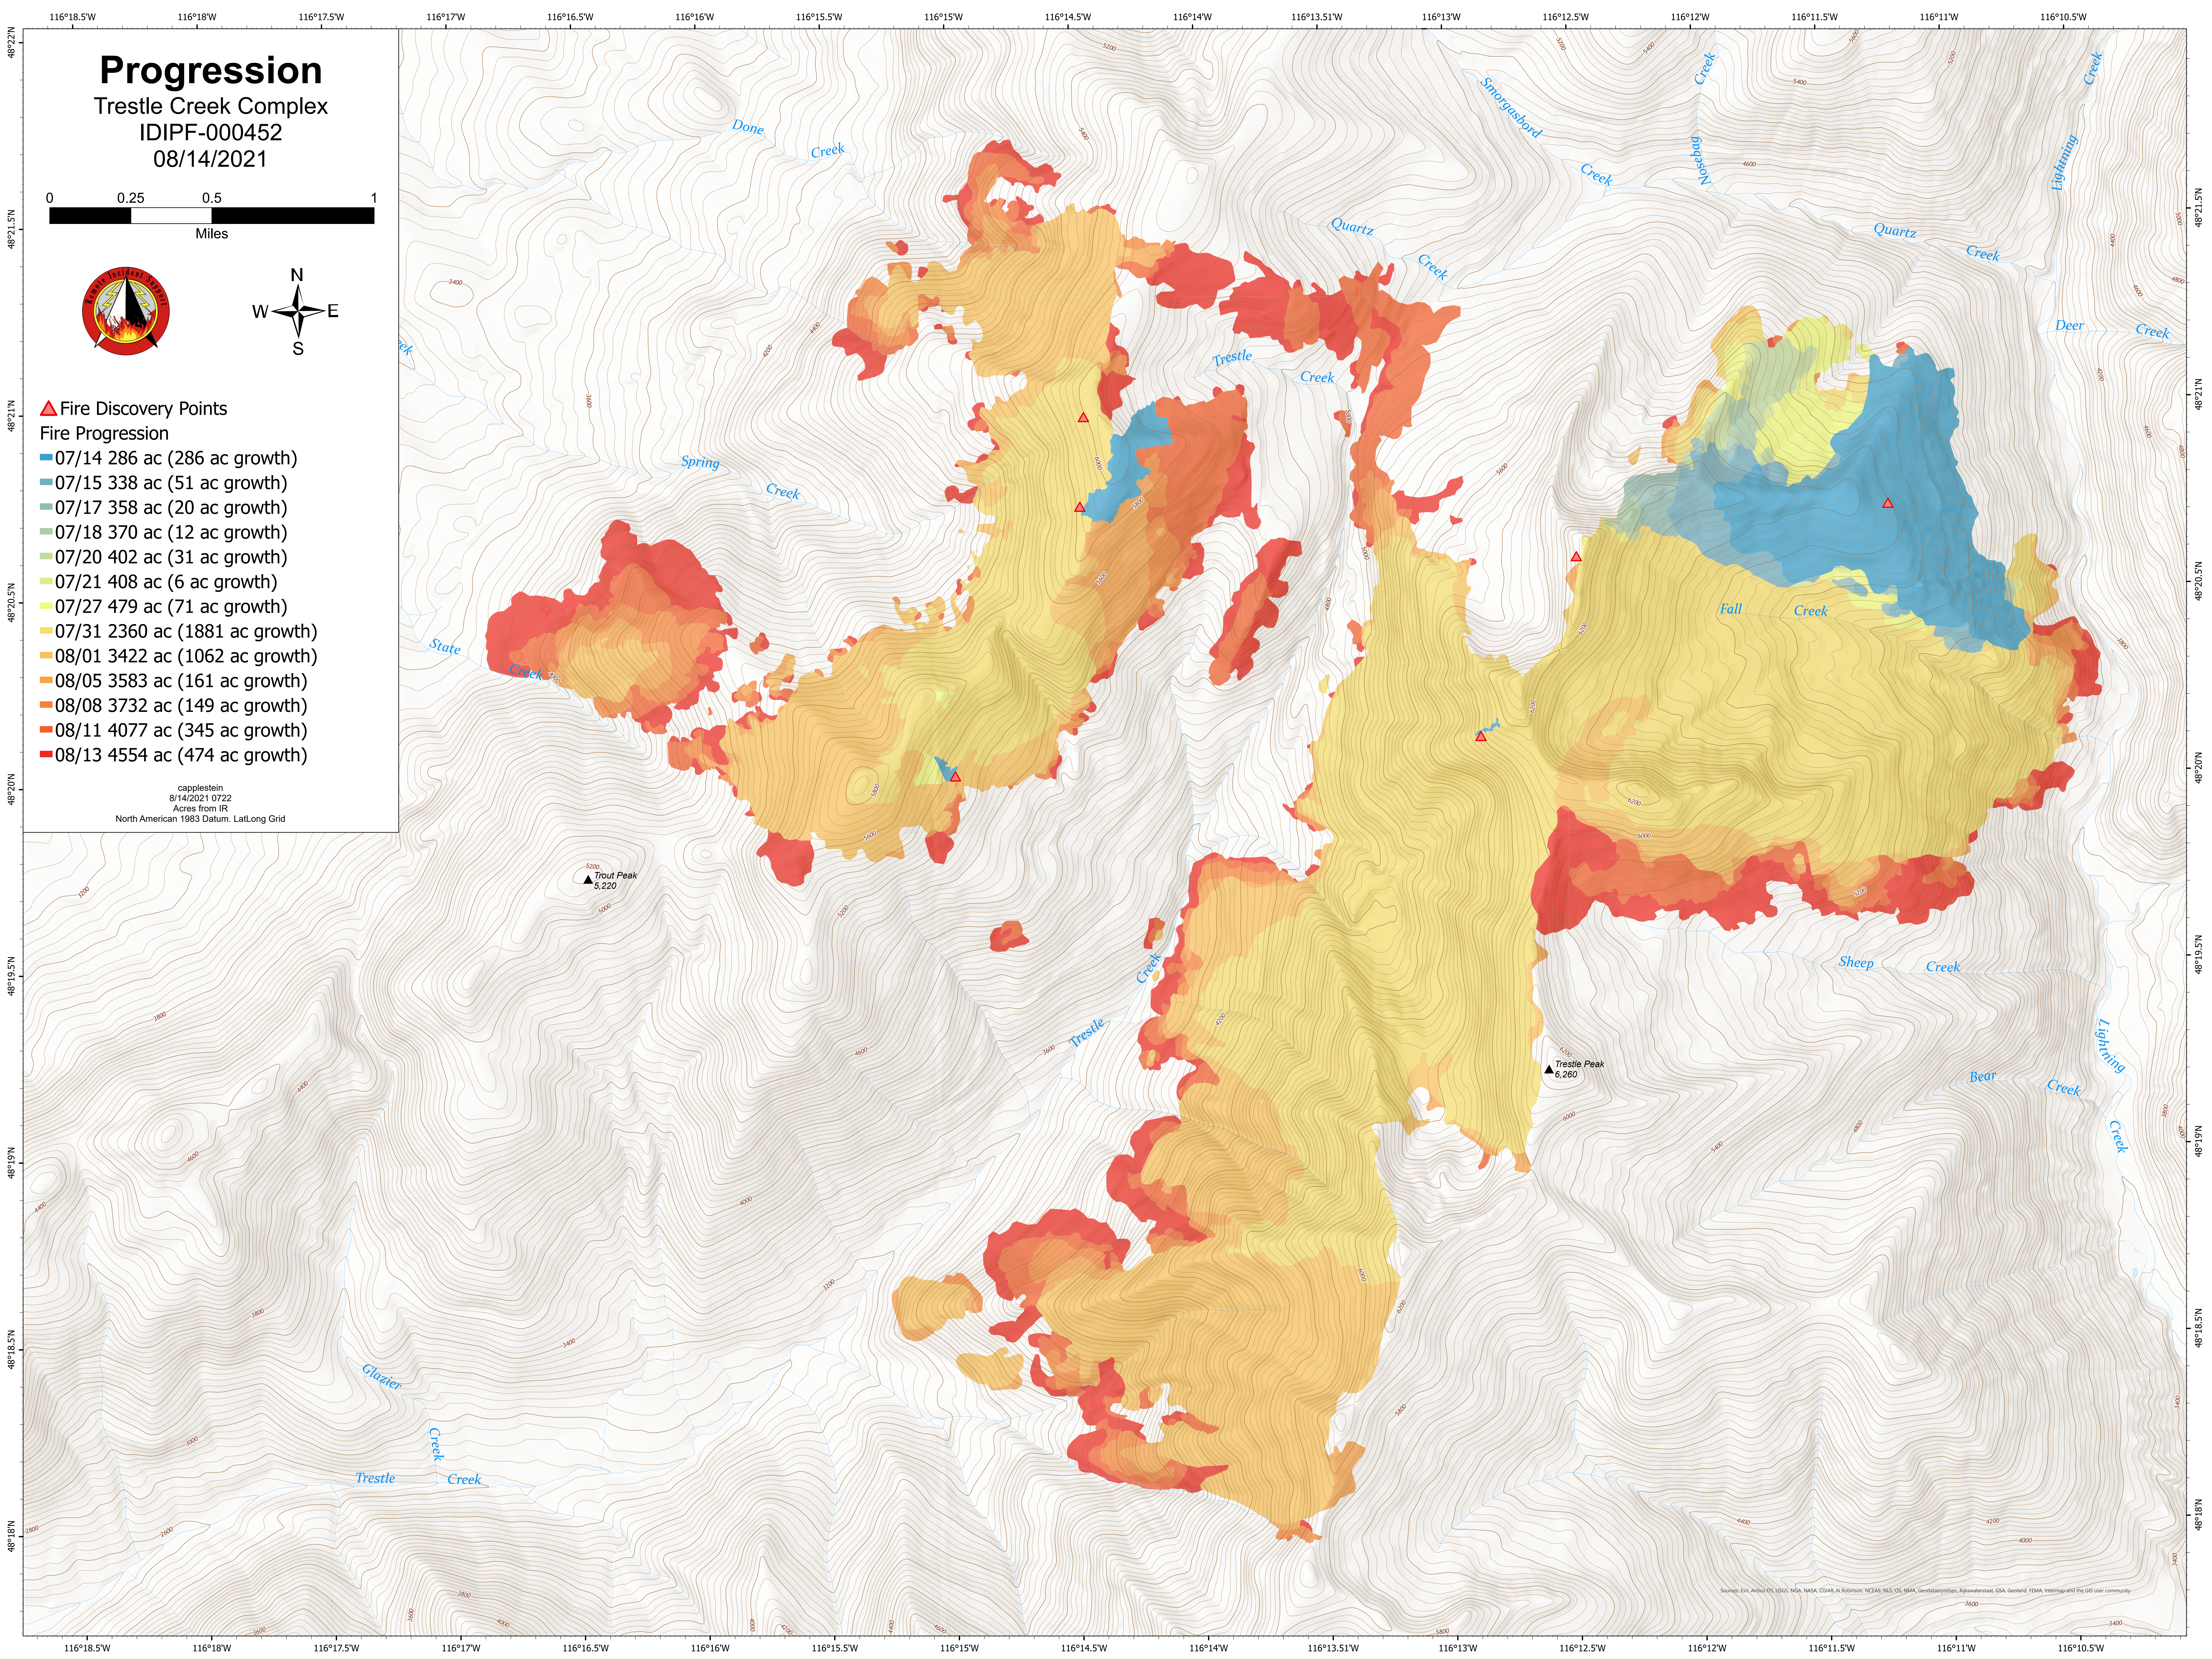

Progression

Trestle Creek Complex

IDIPF-000452

08/14/2021

▲ Fire Discovery Points

Fire Progression

- 07/14 286 ac (286 ac growth)
- 07/15 338 ac (51 ac growth)
- 07/17 358 ac (20 ac growth)
- 07/18 370 ac (12 ac growth)
- 07/20 402 ac (31 ac growth)
- 07/21 408 ac (6 ac growth)
- 07/27 479 ac (71 ac growth)
- 07/31 2360 ac (1881 ac growth)
- 08/01 3422 ac (1062 ac growth)
- 08/05 3583 ac (161 ac growth)
- 08/08 3732 ac (149 ac growth)
- 08/11 4077 ac (345 ac growth)
- 08/13 4554 ac (474 ac growth)

capplestein
8/14/2021 0722
Acres from IR
North American 1983 Datum, LatLong Grid

▲ Trout Peak
5,220

▲ Trestle Peak
6,260