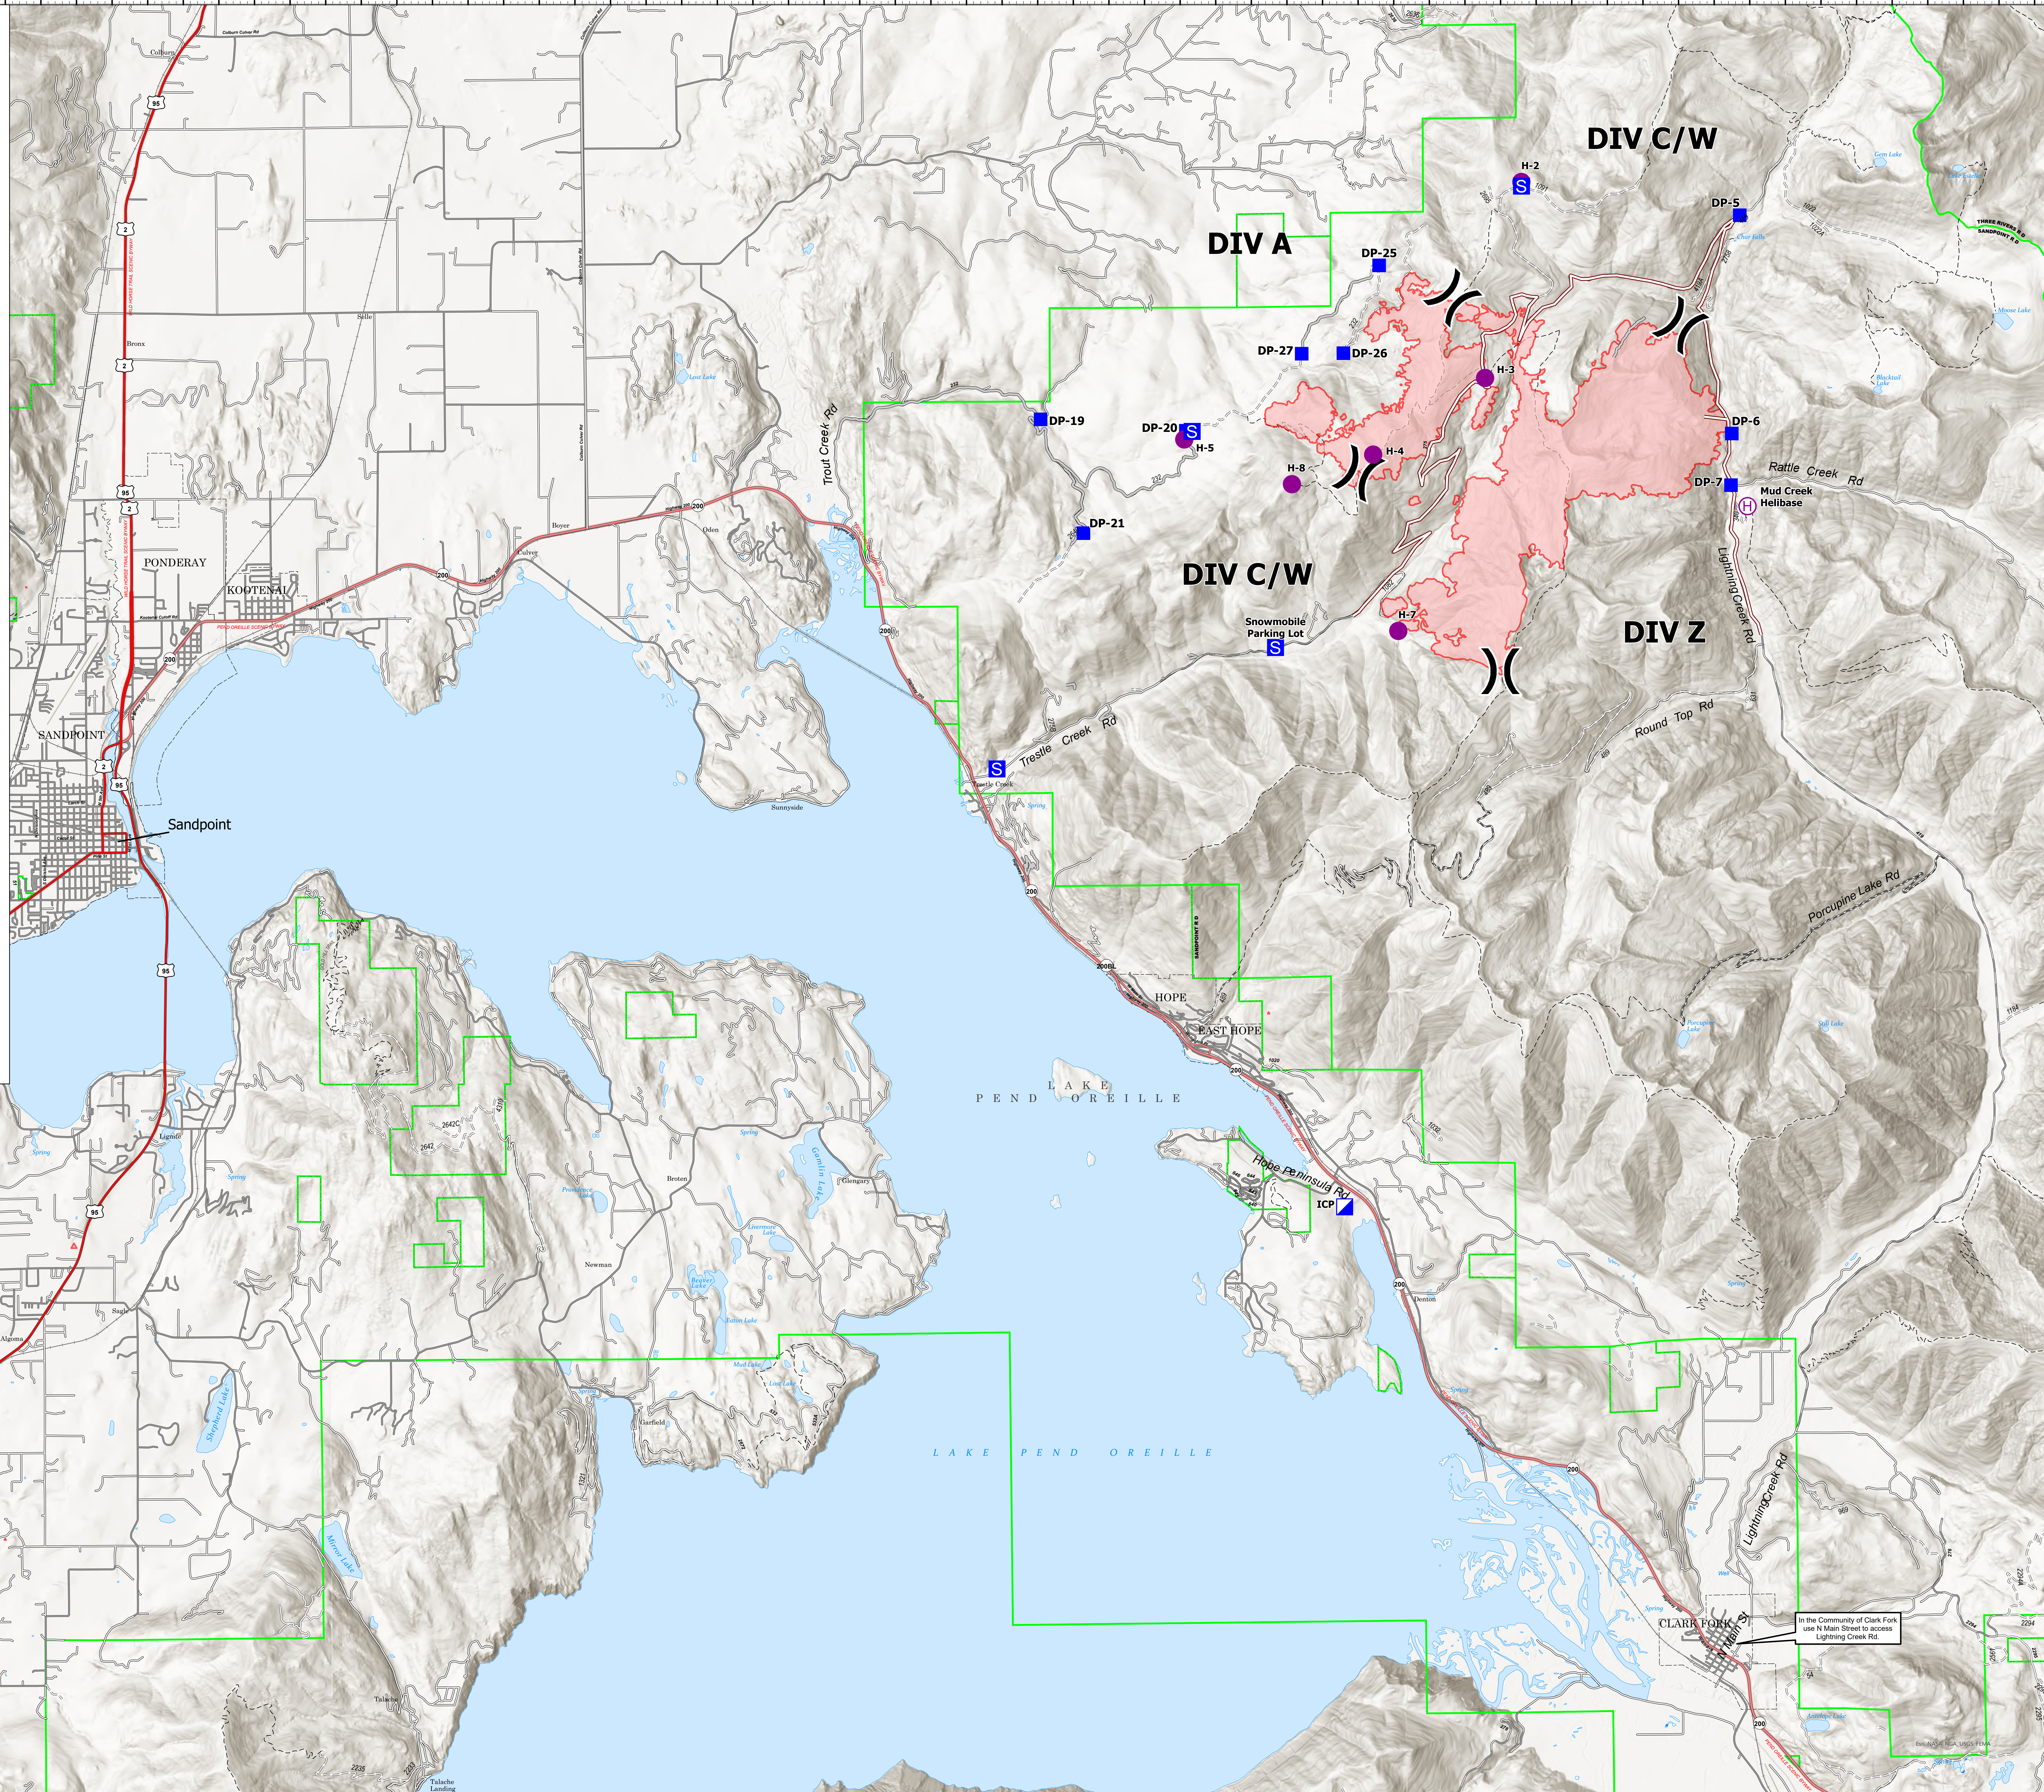

Transportation

Trestle Creek Complex
IDIPF-000452
4554 acres
08/14/2021 Day

Acres from IR on 08/13/2021 2300

Miles

Scale: 1:35,000

- Helispot
- Helibase
- Division Break
- Incident Command Post
- Drop Point
- Staging Area
- Access or Improved Road
- Access Route
- Paved Roads
- Dirt (Not Paved)
- Wildfire Daily Fire Perimeter

Remote Incident Support Team
8/14/2021 0609
North American 1983 Datum,
LatLong Grid