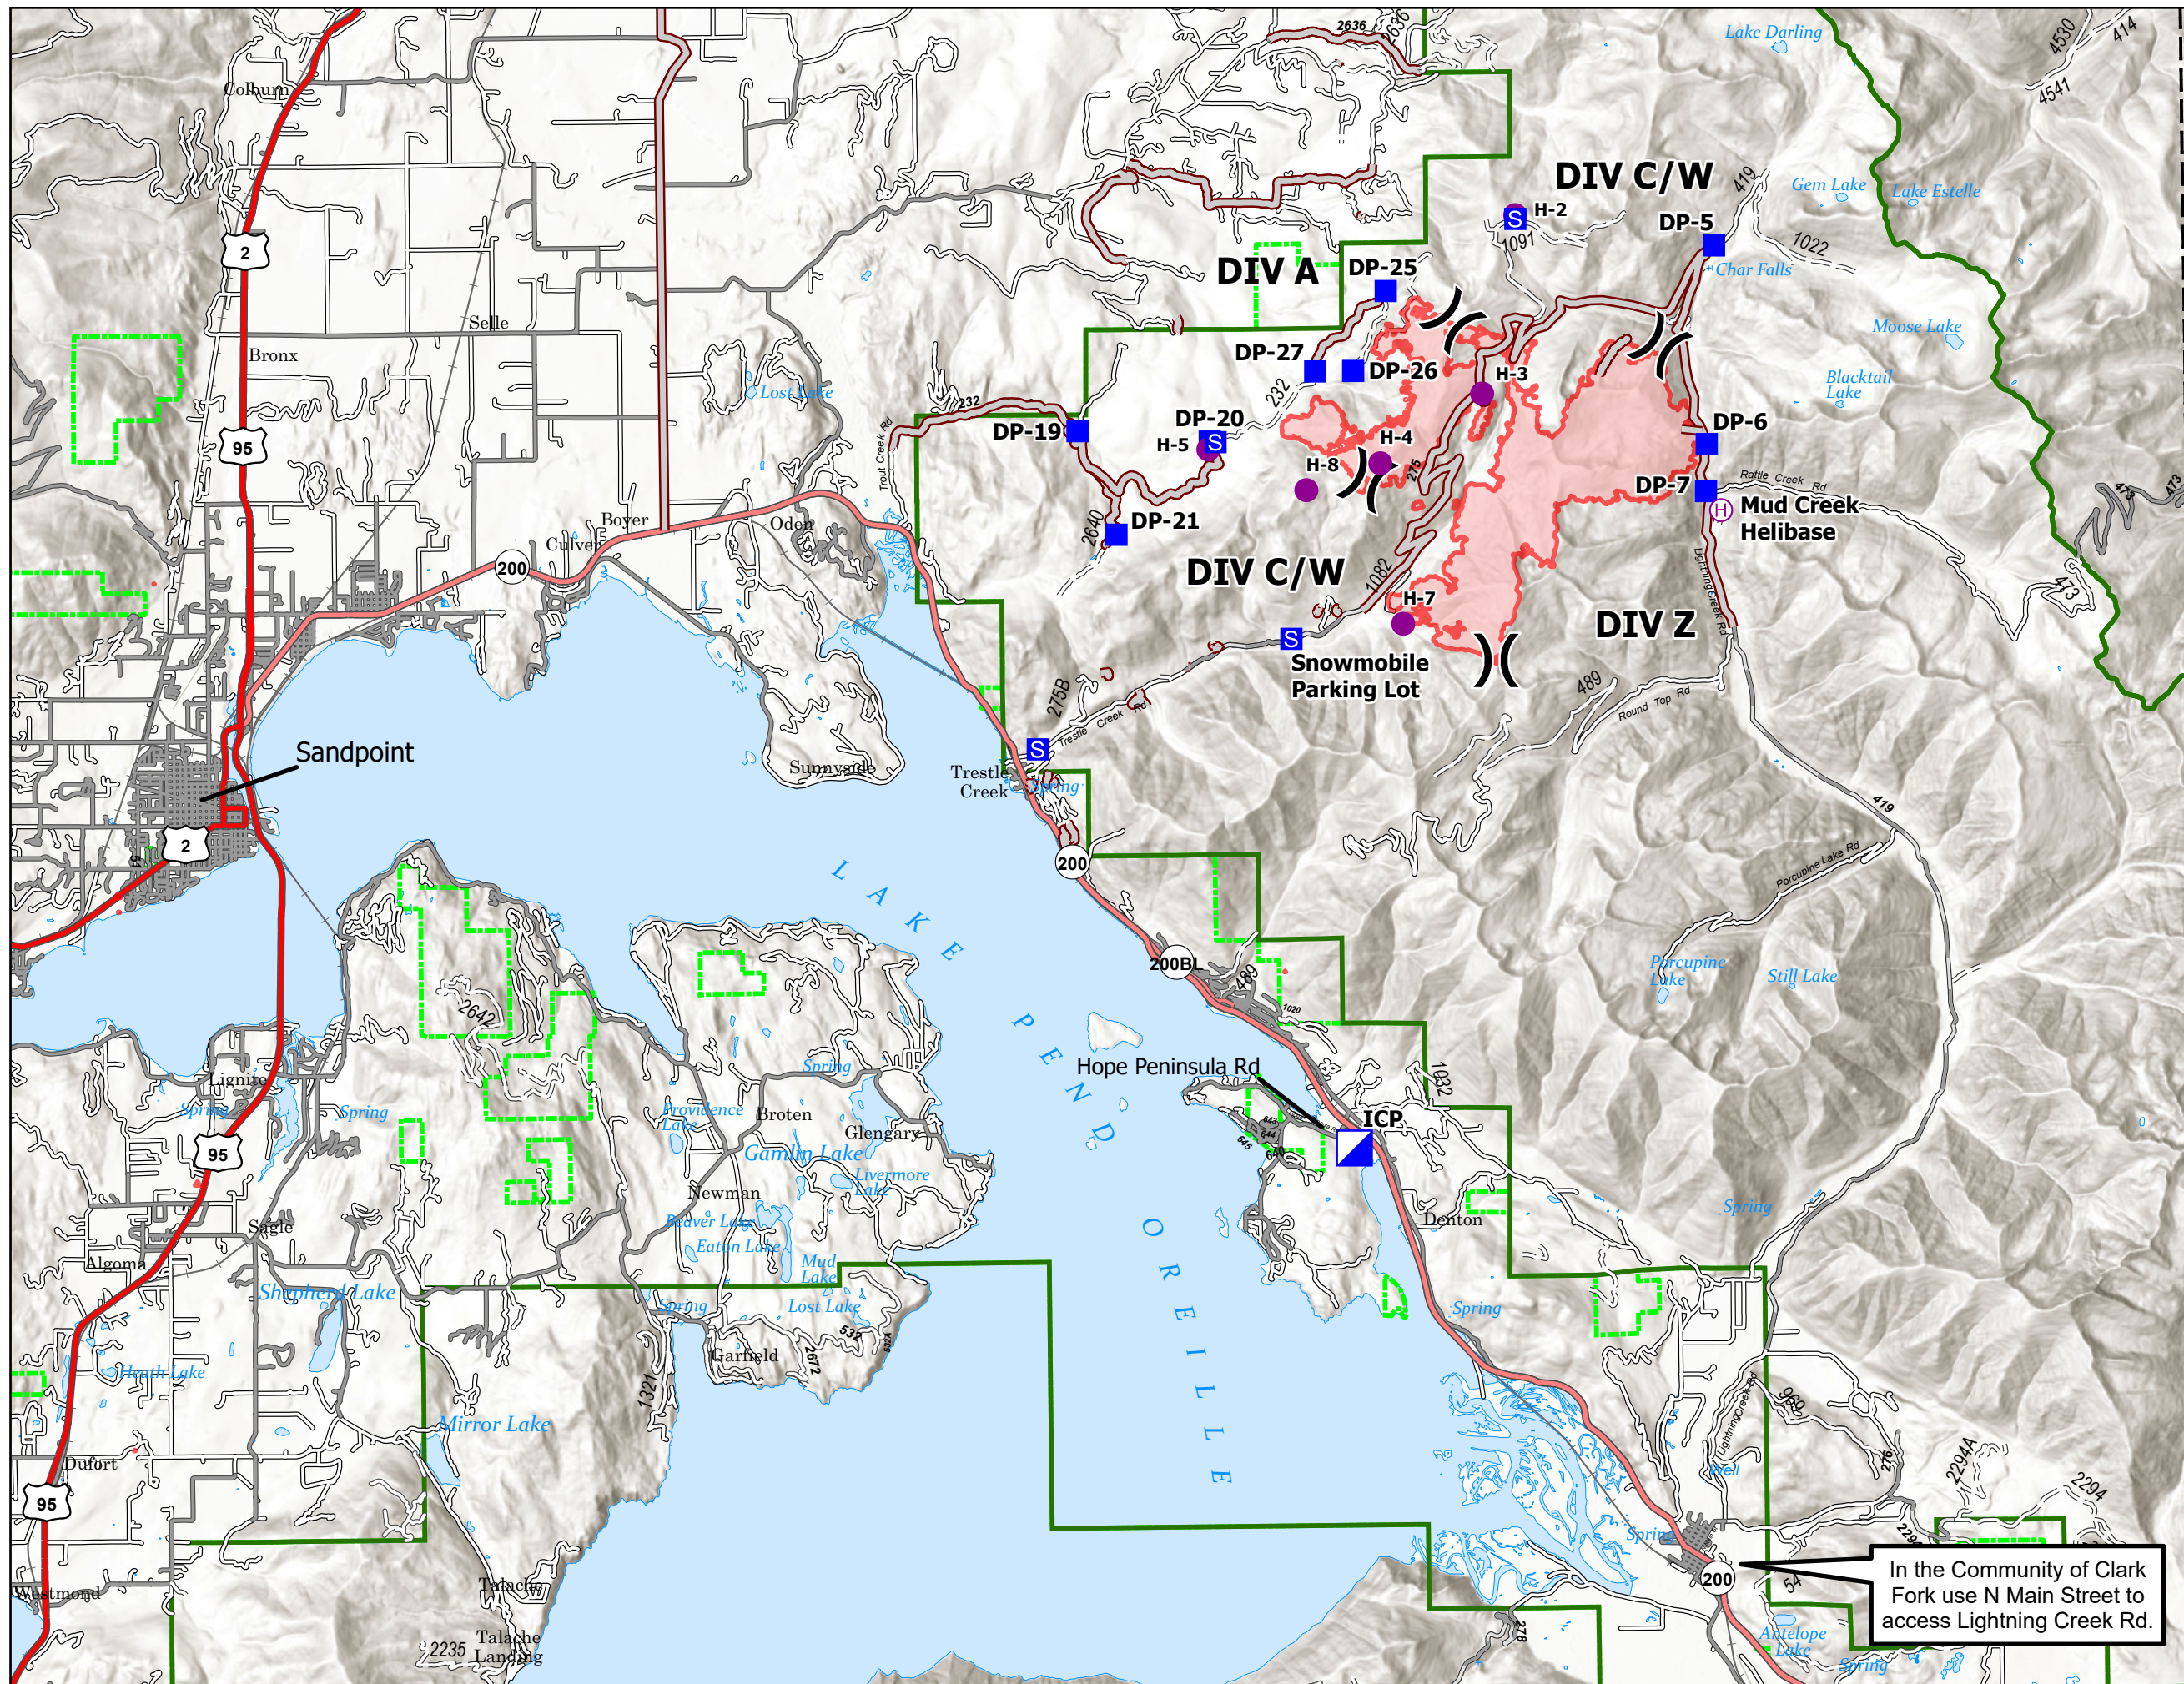

Transportation

Trestle Creek Complex

IDIPF-000452

4554 acres

08/15/2021 Day

Acres from IR on 08/13/2021 2300

Miles

Scale: 1:120,000 1 inch equals 2 miles

-  Helispot
-  Helibase
-  Division Break
-  Incident Command Post
-  Drop Point
-  Staging Area
-  Access or Improved Road
-  Access Route
-  Paved Roads
-  Dirt (Not Paved)
-  Wildfire Daily Fire Perimeter

World Hillshade

8/15/2021 0604

North American 1983 Datum.
LatLong Grid

In the Community of Clark Fork use N Main Street to access Lightning Creek Rd.