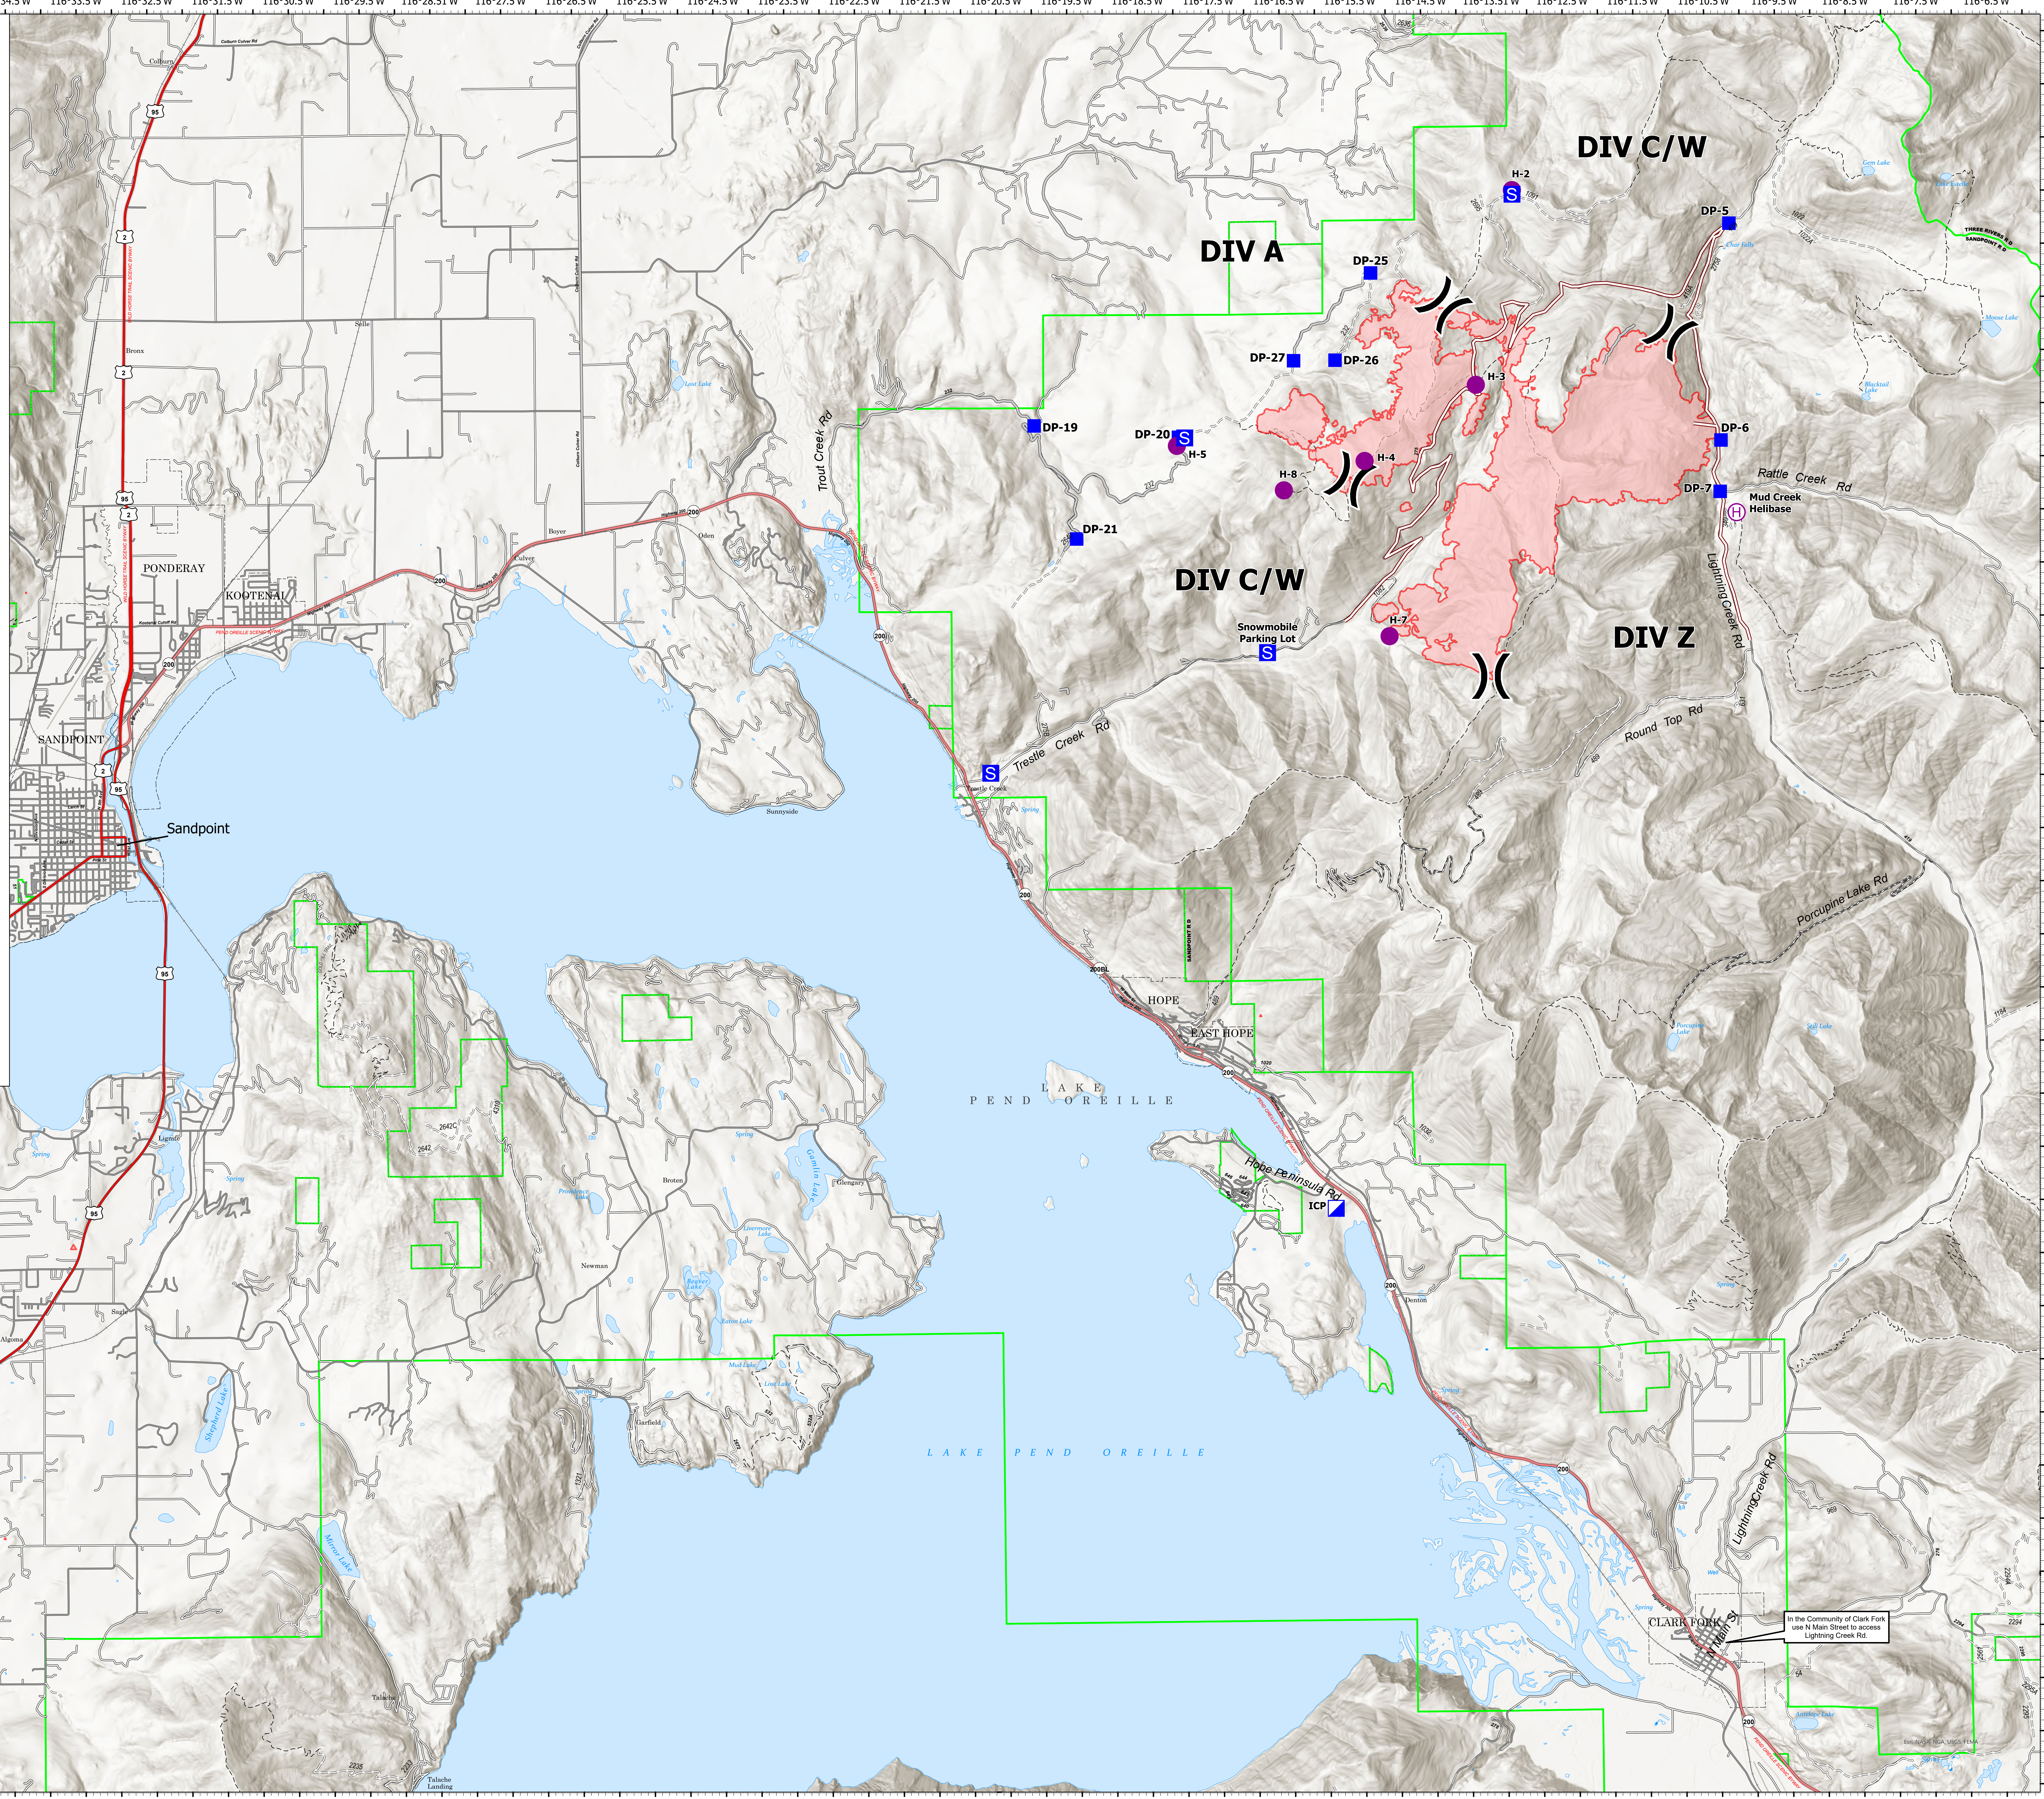

Transportation

Trestle Creek Complex
IDIPF-000452
4554 acres
08/15/2021 Day

Acres from IR on 08/13/2021 2300

Miles

Scale: 1:35,000

- Helispot
- Helibase
- Division Break
- Incident Command Post
- Drop Point
- Staging Area
- Access or Improved Road
- Access Route
- Paved Roads
- Dirt (Not Paved)
- Wildfire Daily Fire Perimeter

Remote Incident Support Team
8/15/2021 0606
North American 1983 Datum,
LatLong Grid

In the Community of Clark Fork
use N Main Street to access
Lightning Creek Rd.