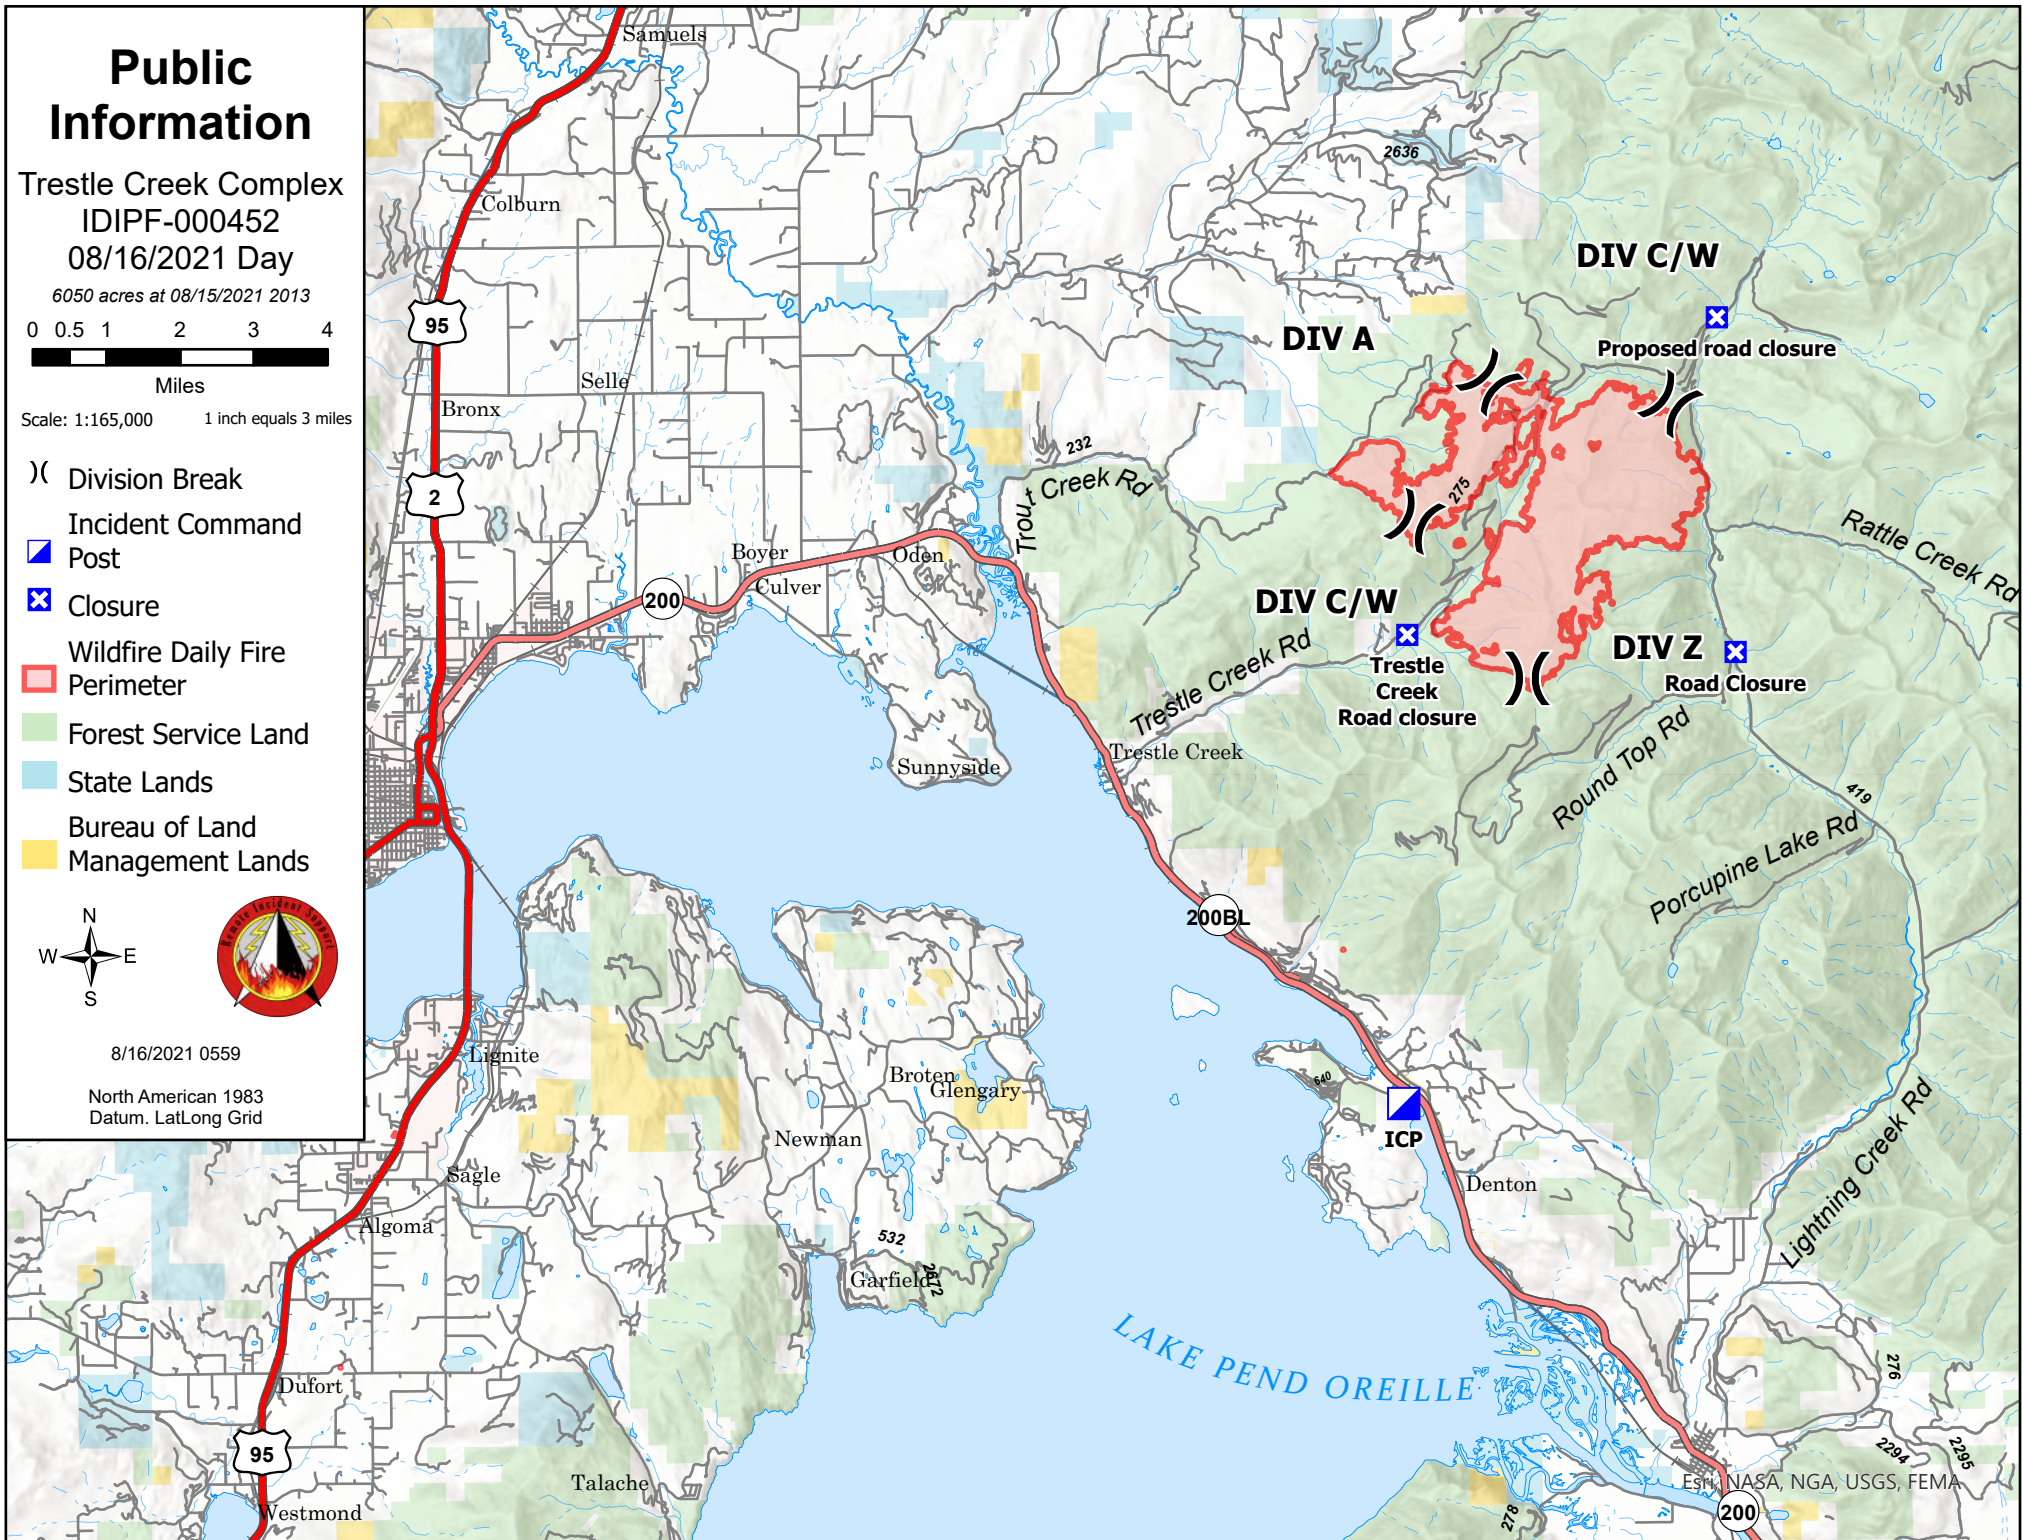

Public Information

Trestle Creek Complex
 IDIPF-000452
 08/16/2021 Day
 6050 acres at 08/15/2021 2013

Scale: 1:165,000 1 inch equals 3 miles

- () Division Break
- Incident Command Post
- Post
- ⊠ Closure
- ▭ Wildfire Daily Fire Perimeter
- ▭ Forest Service Land
- ▭ State Lands
- ▭ Bureau of Land Management Lands

8/16/2021 0559

North American 1983
 Datum. LatLong Grid

Esri, NASA, NGA, USGS, FEMA