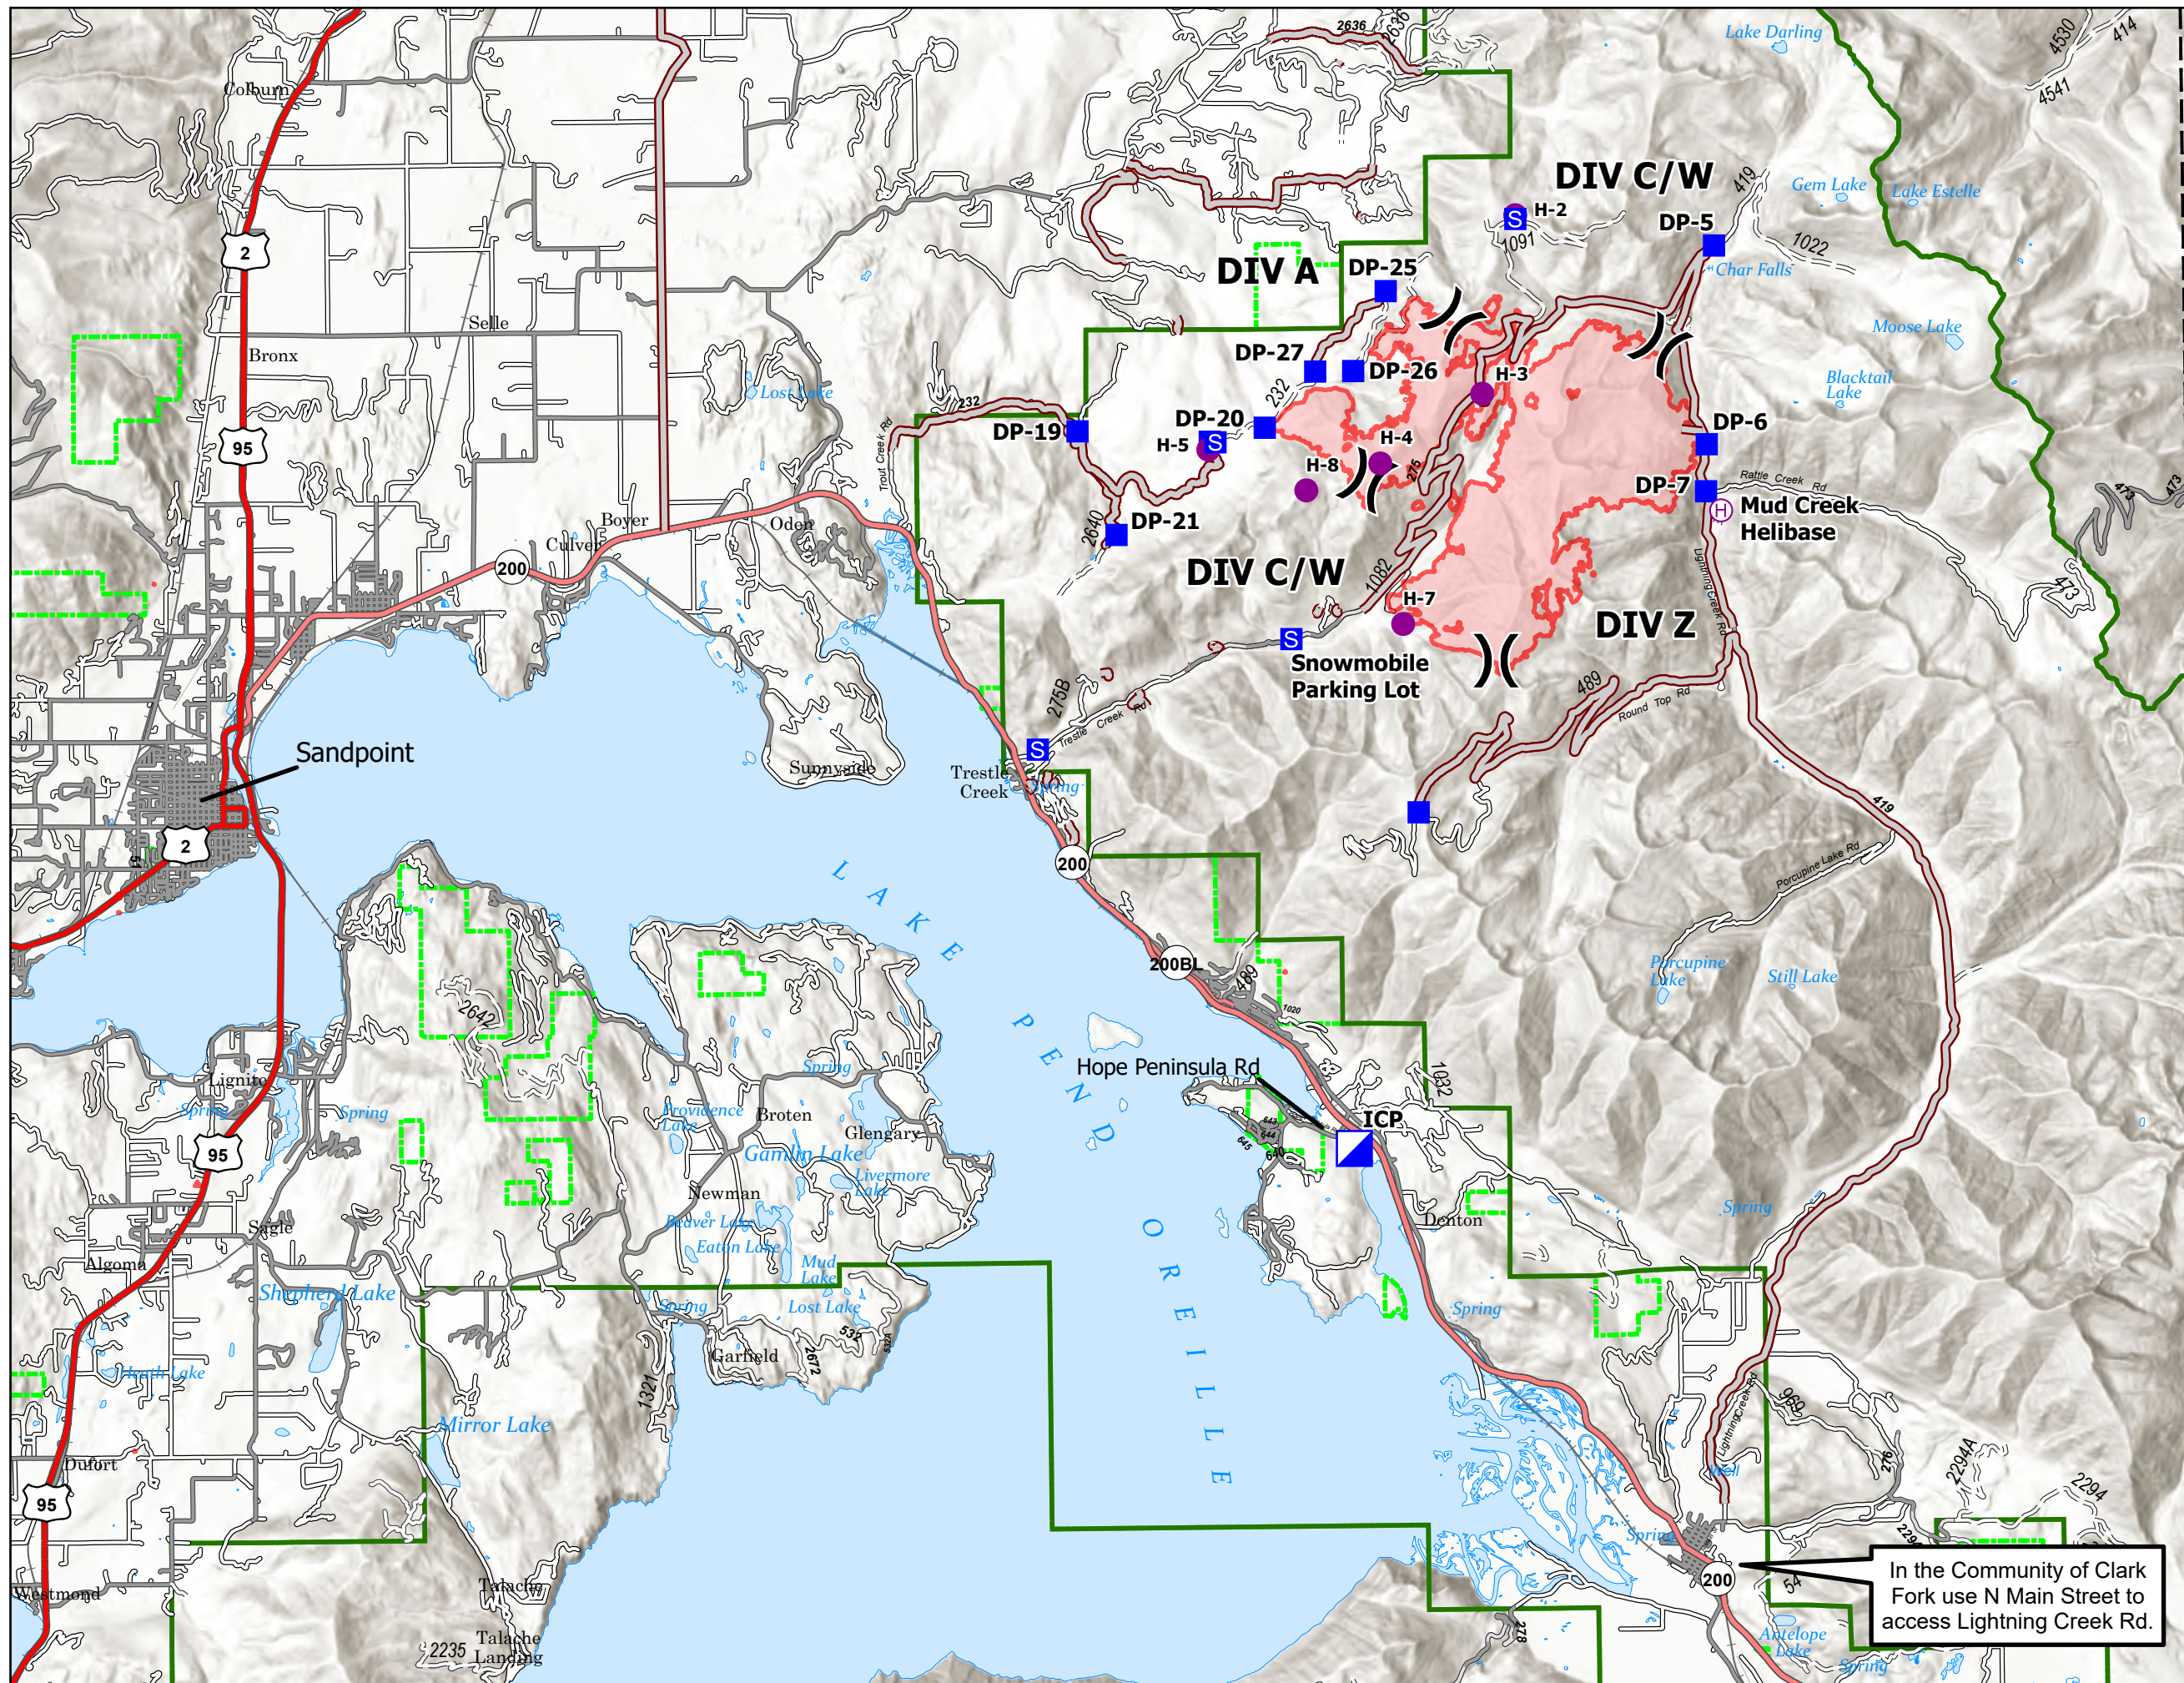

Transportation

Trestle Creek Complex

IDIPF-000452

6050 acres

08/16/2021 Day

Acres from IR on 08/15/2021 2013

Miles

Scale: 1:120,000 1 inch equals 2 miles

-  Helispot
-  Helibase
-  Division Break
-  Incident Command Post
-  Drop Point
-  Staging Area
-  Access or Improved Road
-  Access Route
-  Paved Roads
-  Dirt (Not Paved)
-  Wildfire Daily Fire Perimeter

World Hillshade

8/16/2021 0604

North American 1983 Datum.
LatLong Grid

In the Community of Clark Fork use N Main Street to access Lightning Creek Rd.