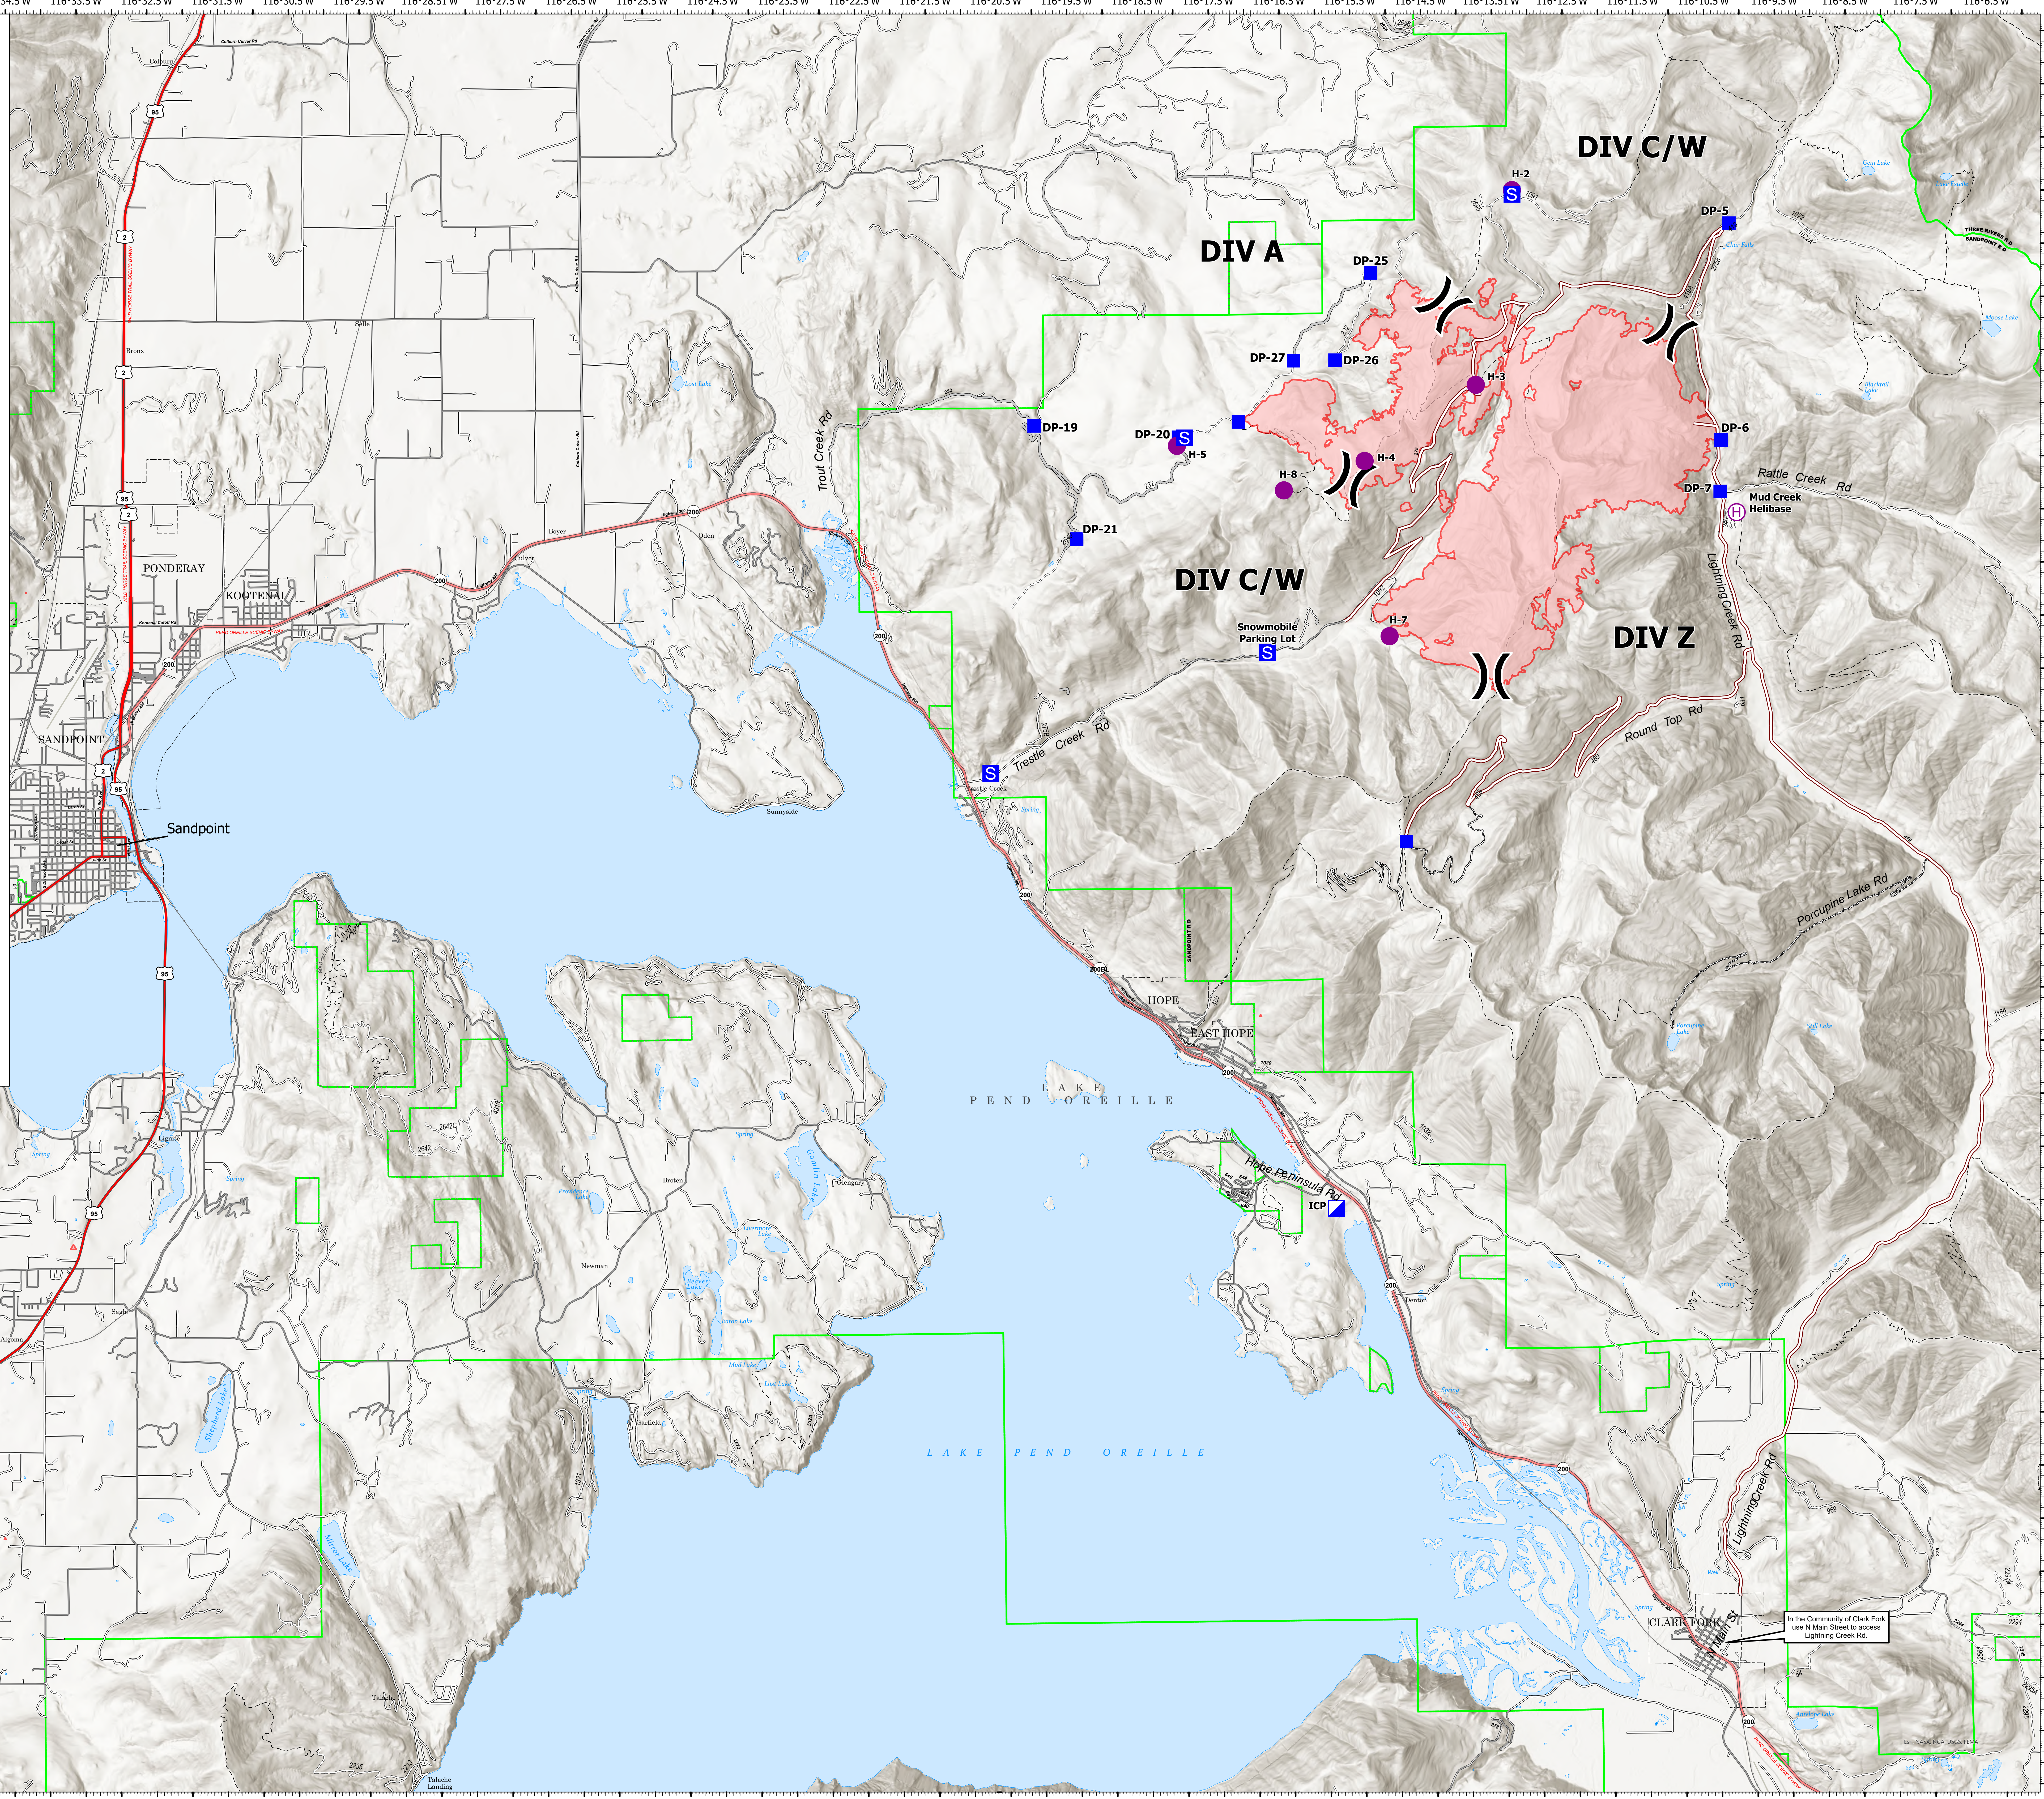

Transportation

Trestle Creek Complex
IDIPF-000452
6050 acres
08/16/2021 Day

Acres from IR on 08/15/2021 2013

Miles

Scale: 1:35,000

- Helispot
- Helibase
- Division Break
- Incident Command Post
- Drop Point
- Staging Area
- Access or Improved Road
- Access Route
- Paved Roads
- Dirt (Not Paved)
- Wildfire Daily Fire Perimeter

Remote Incident Support Team
8/16/2021 0602
North American 1983 Datum.
LatLong Grid

In the Community of Clark Fork
use N Main Street to access
Lightning Creek Rd.