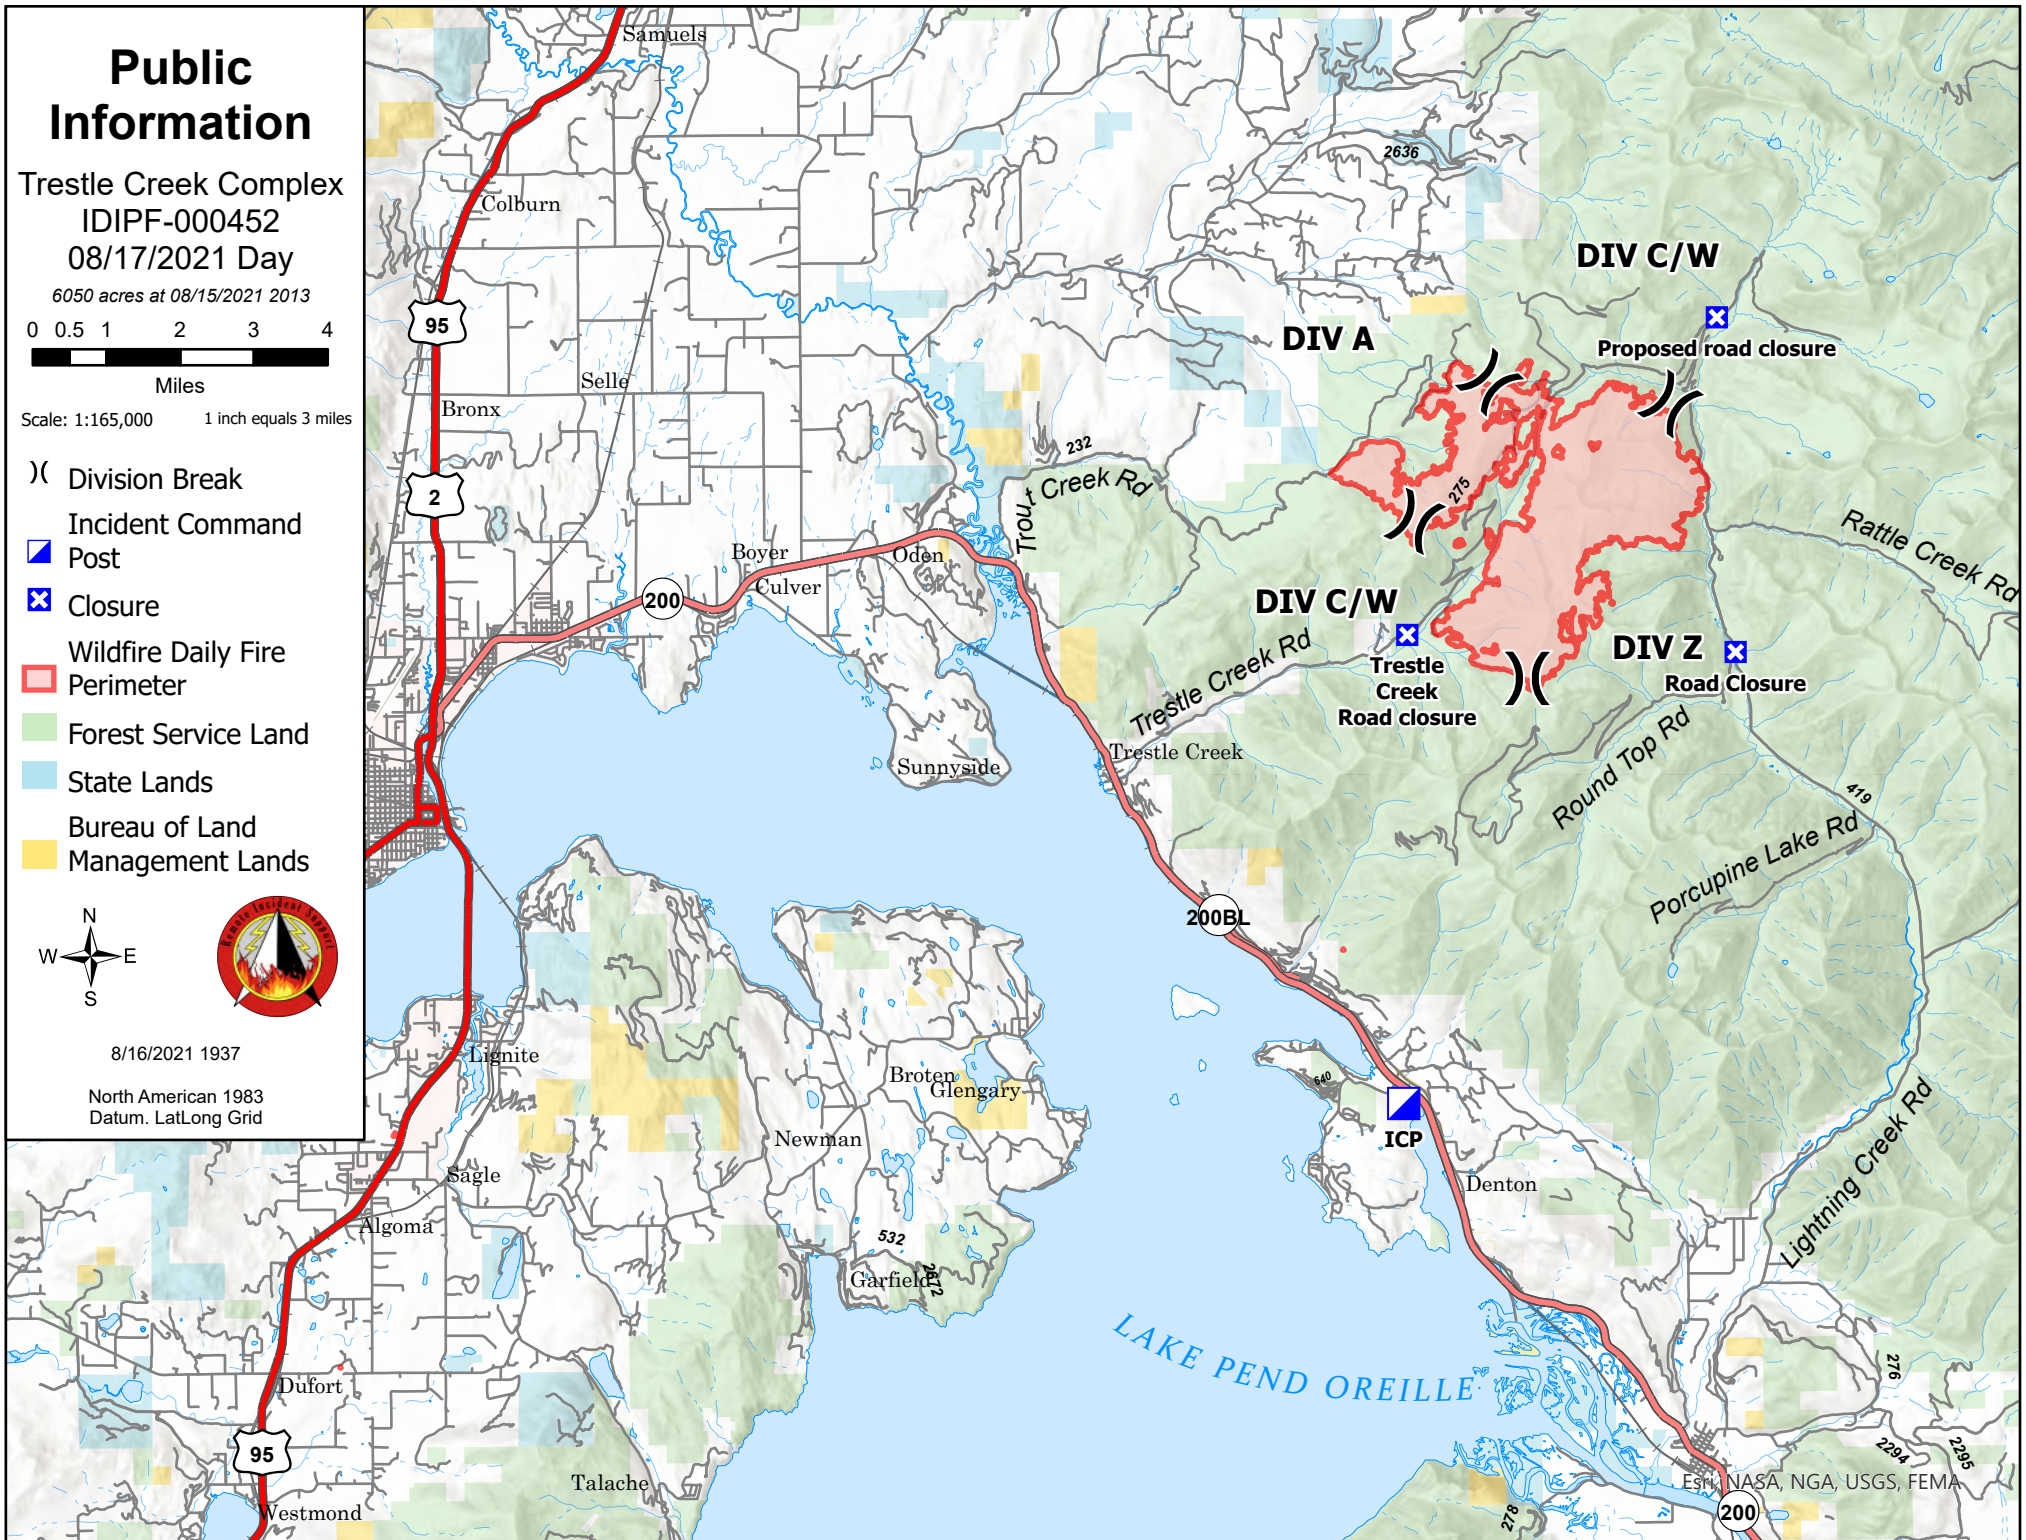

# Public Information

Trestle Creek Complex  
 IDIPF-000452  
 08/17/2021 Day  
 6050 acres at 08/15/2021 2013

Scale: 1:165,000 1 inch equals 3 miles

- ( ) Division Break
- Incident Command Post
- Post
- ⊠ Closure
- ▭ Wildfire Daily Fire Perimeter
- ▭ Forest Service Land
- ▭ State Lands
- ▭ Bureau of Land Management Lands

8/16/2021 1937

North American 1983  
 Datum. LatLong Grid

Esri, NASA, NGA, USGS, FEMA