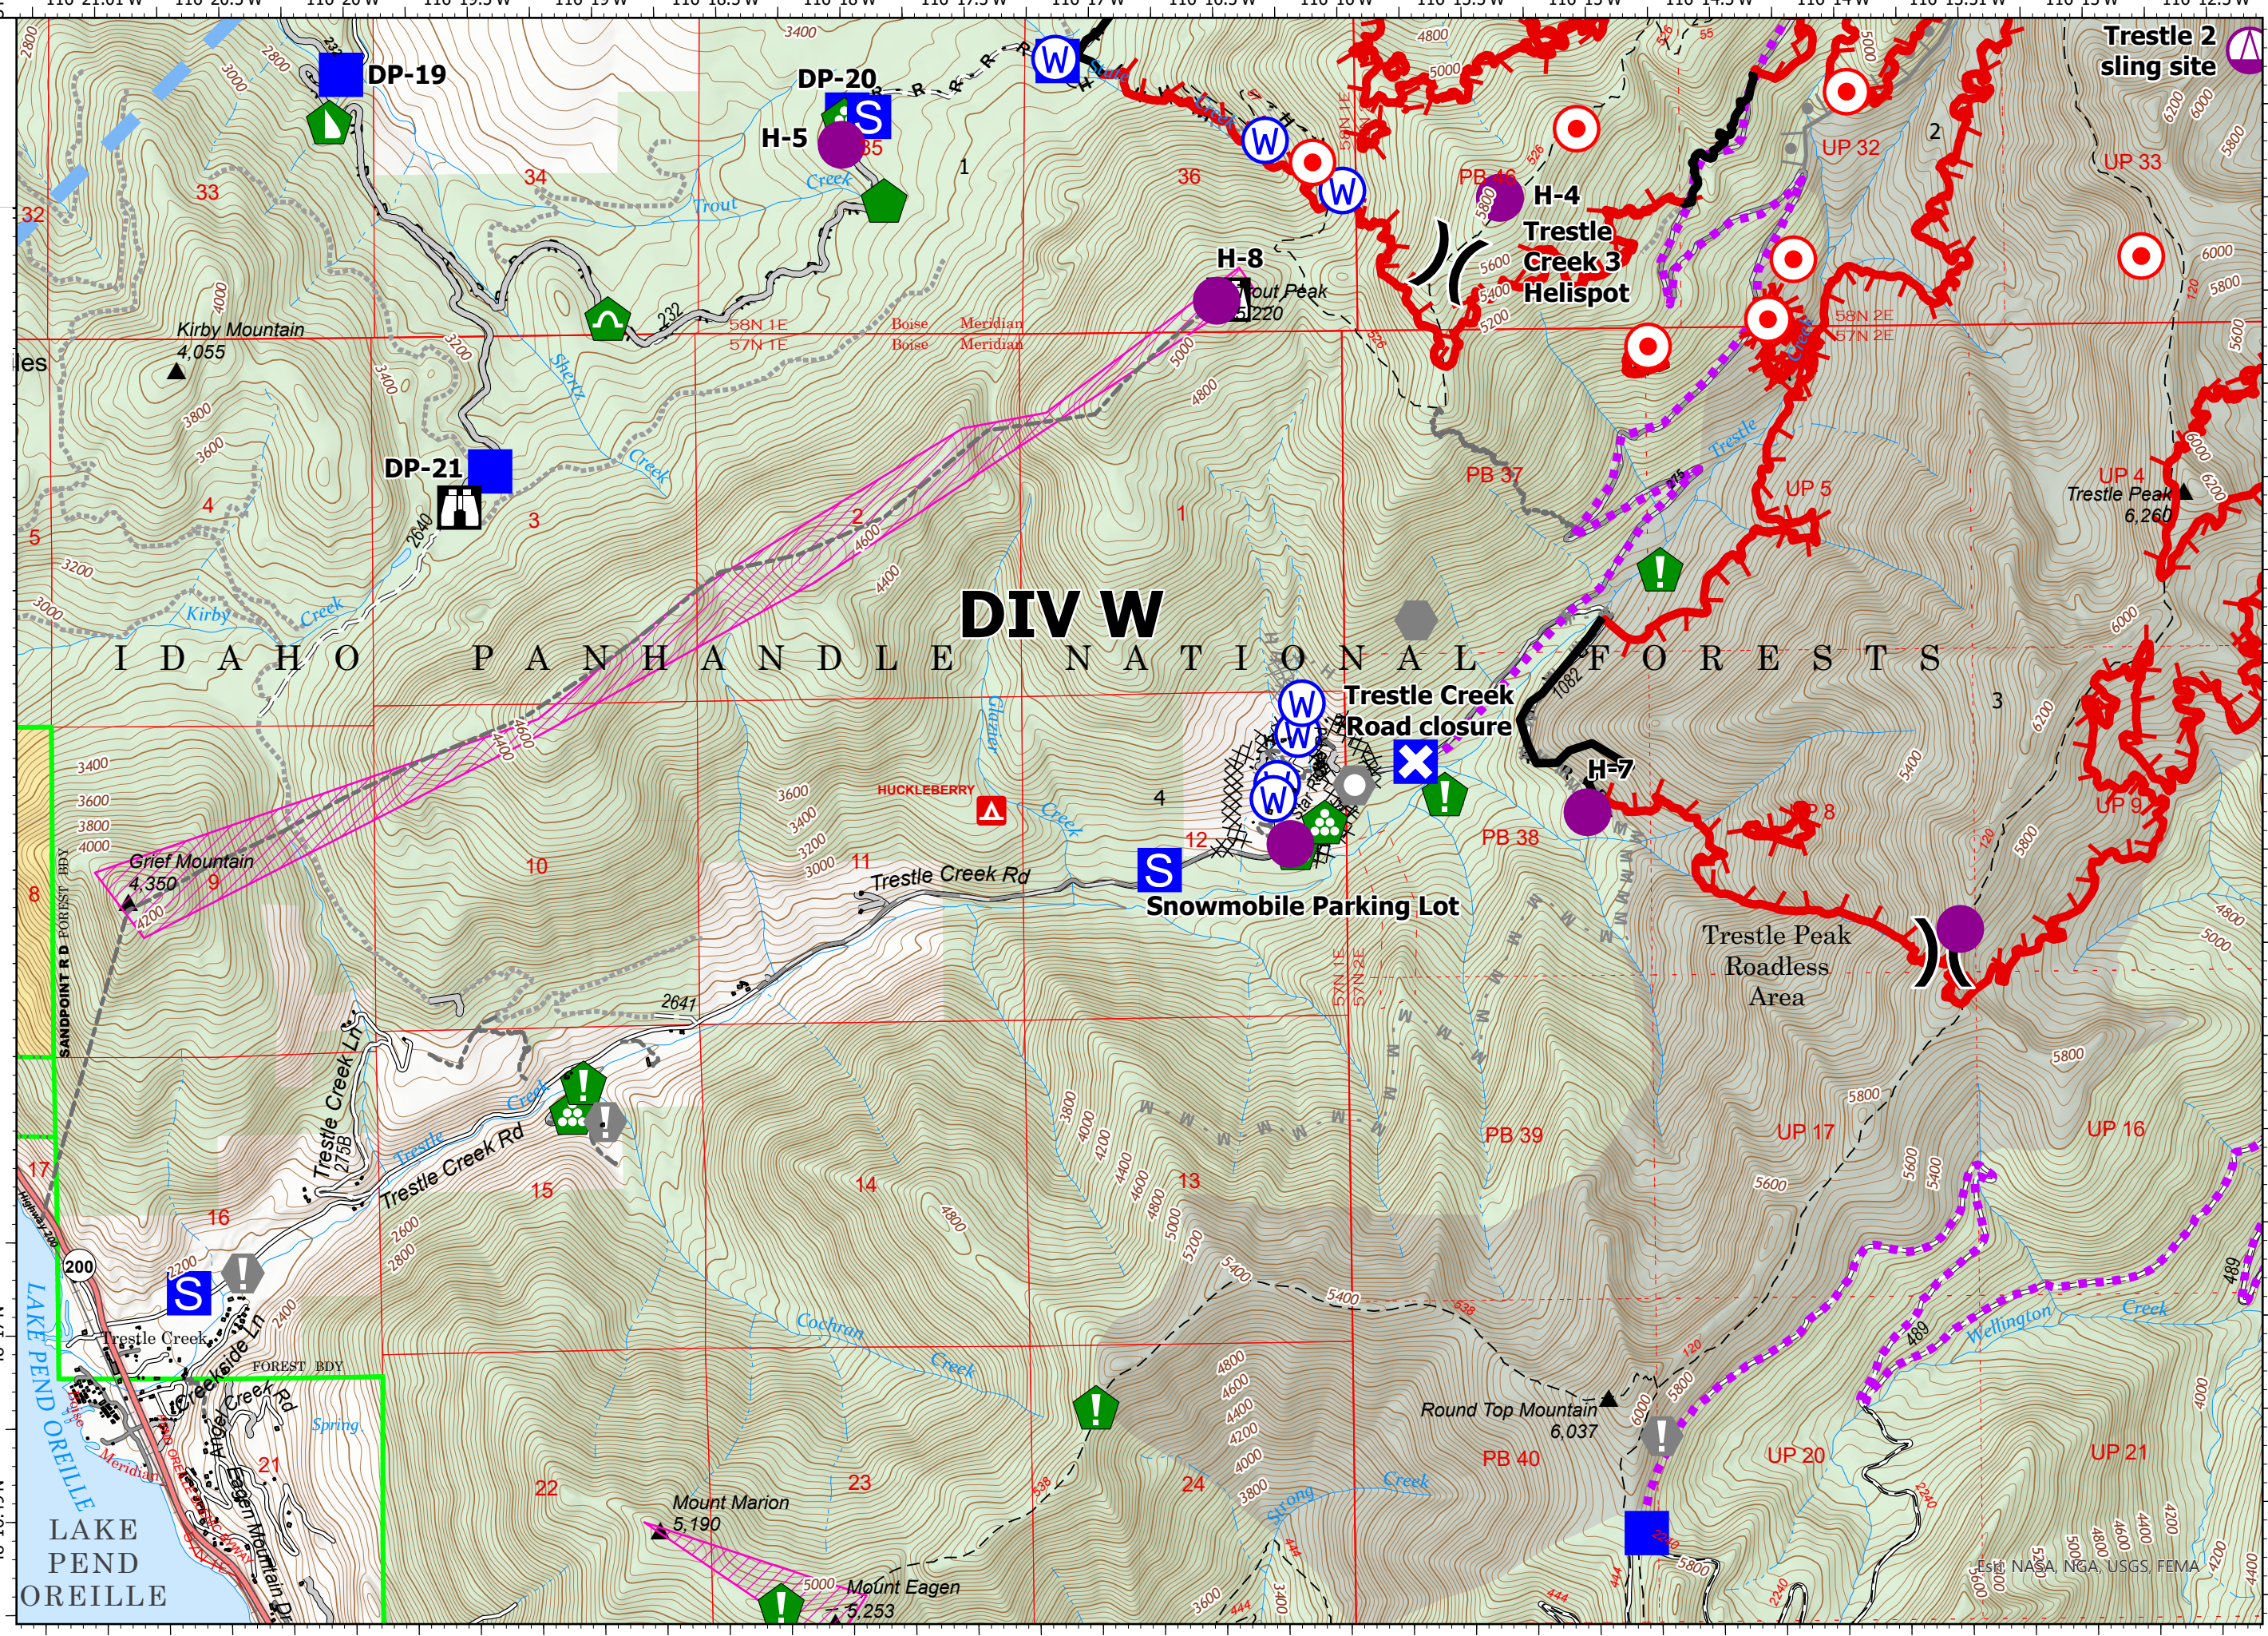

Operations

Trestle Creek Complex
IDIPF-000452
08/19/2021 Day

6180 acres at 08/18/2021 2005

Event Point

Air Operations

- Helispot
- Sling Site

Assignment Breaks

- Division Break

Logistics

- Drop Point
- Closure
- Staging Area

Operations Area

- Lookout

Fire

- Hot Spot - Spot Fire

Reference

- Value at Risk
- Other
- Landmark

Repair

- Resource Location
- Repair Point
- Landing or Log Deck
- Dozer Push
- Culvert

Water

- Water Source
- Completed Dozer Line
- Completed Hand Line
- Completed Road as Line
- Planned Burnout
- Planned Dozer Line
- Planned Hand Line
- Planned Mixed Construction Line
- Access or Improved Road
- Other
- Route
- Temporary Flight Restriction
- Fire Edge
- Contained Line
- State Primary Route
- World Hillshade

capplestein
8/19/2021 1844
Acres from IR + GPS
North American 1983 Datum.