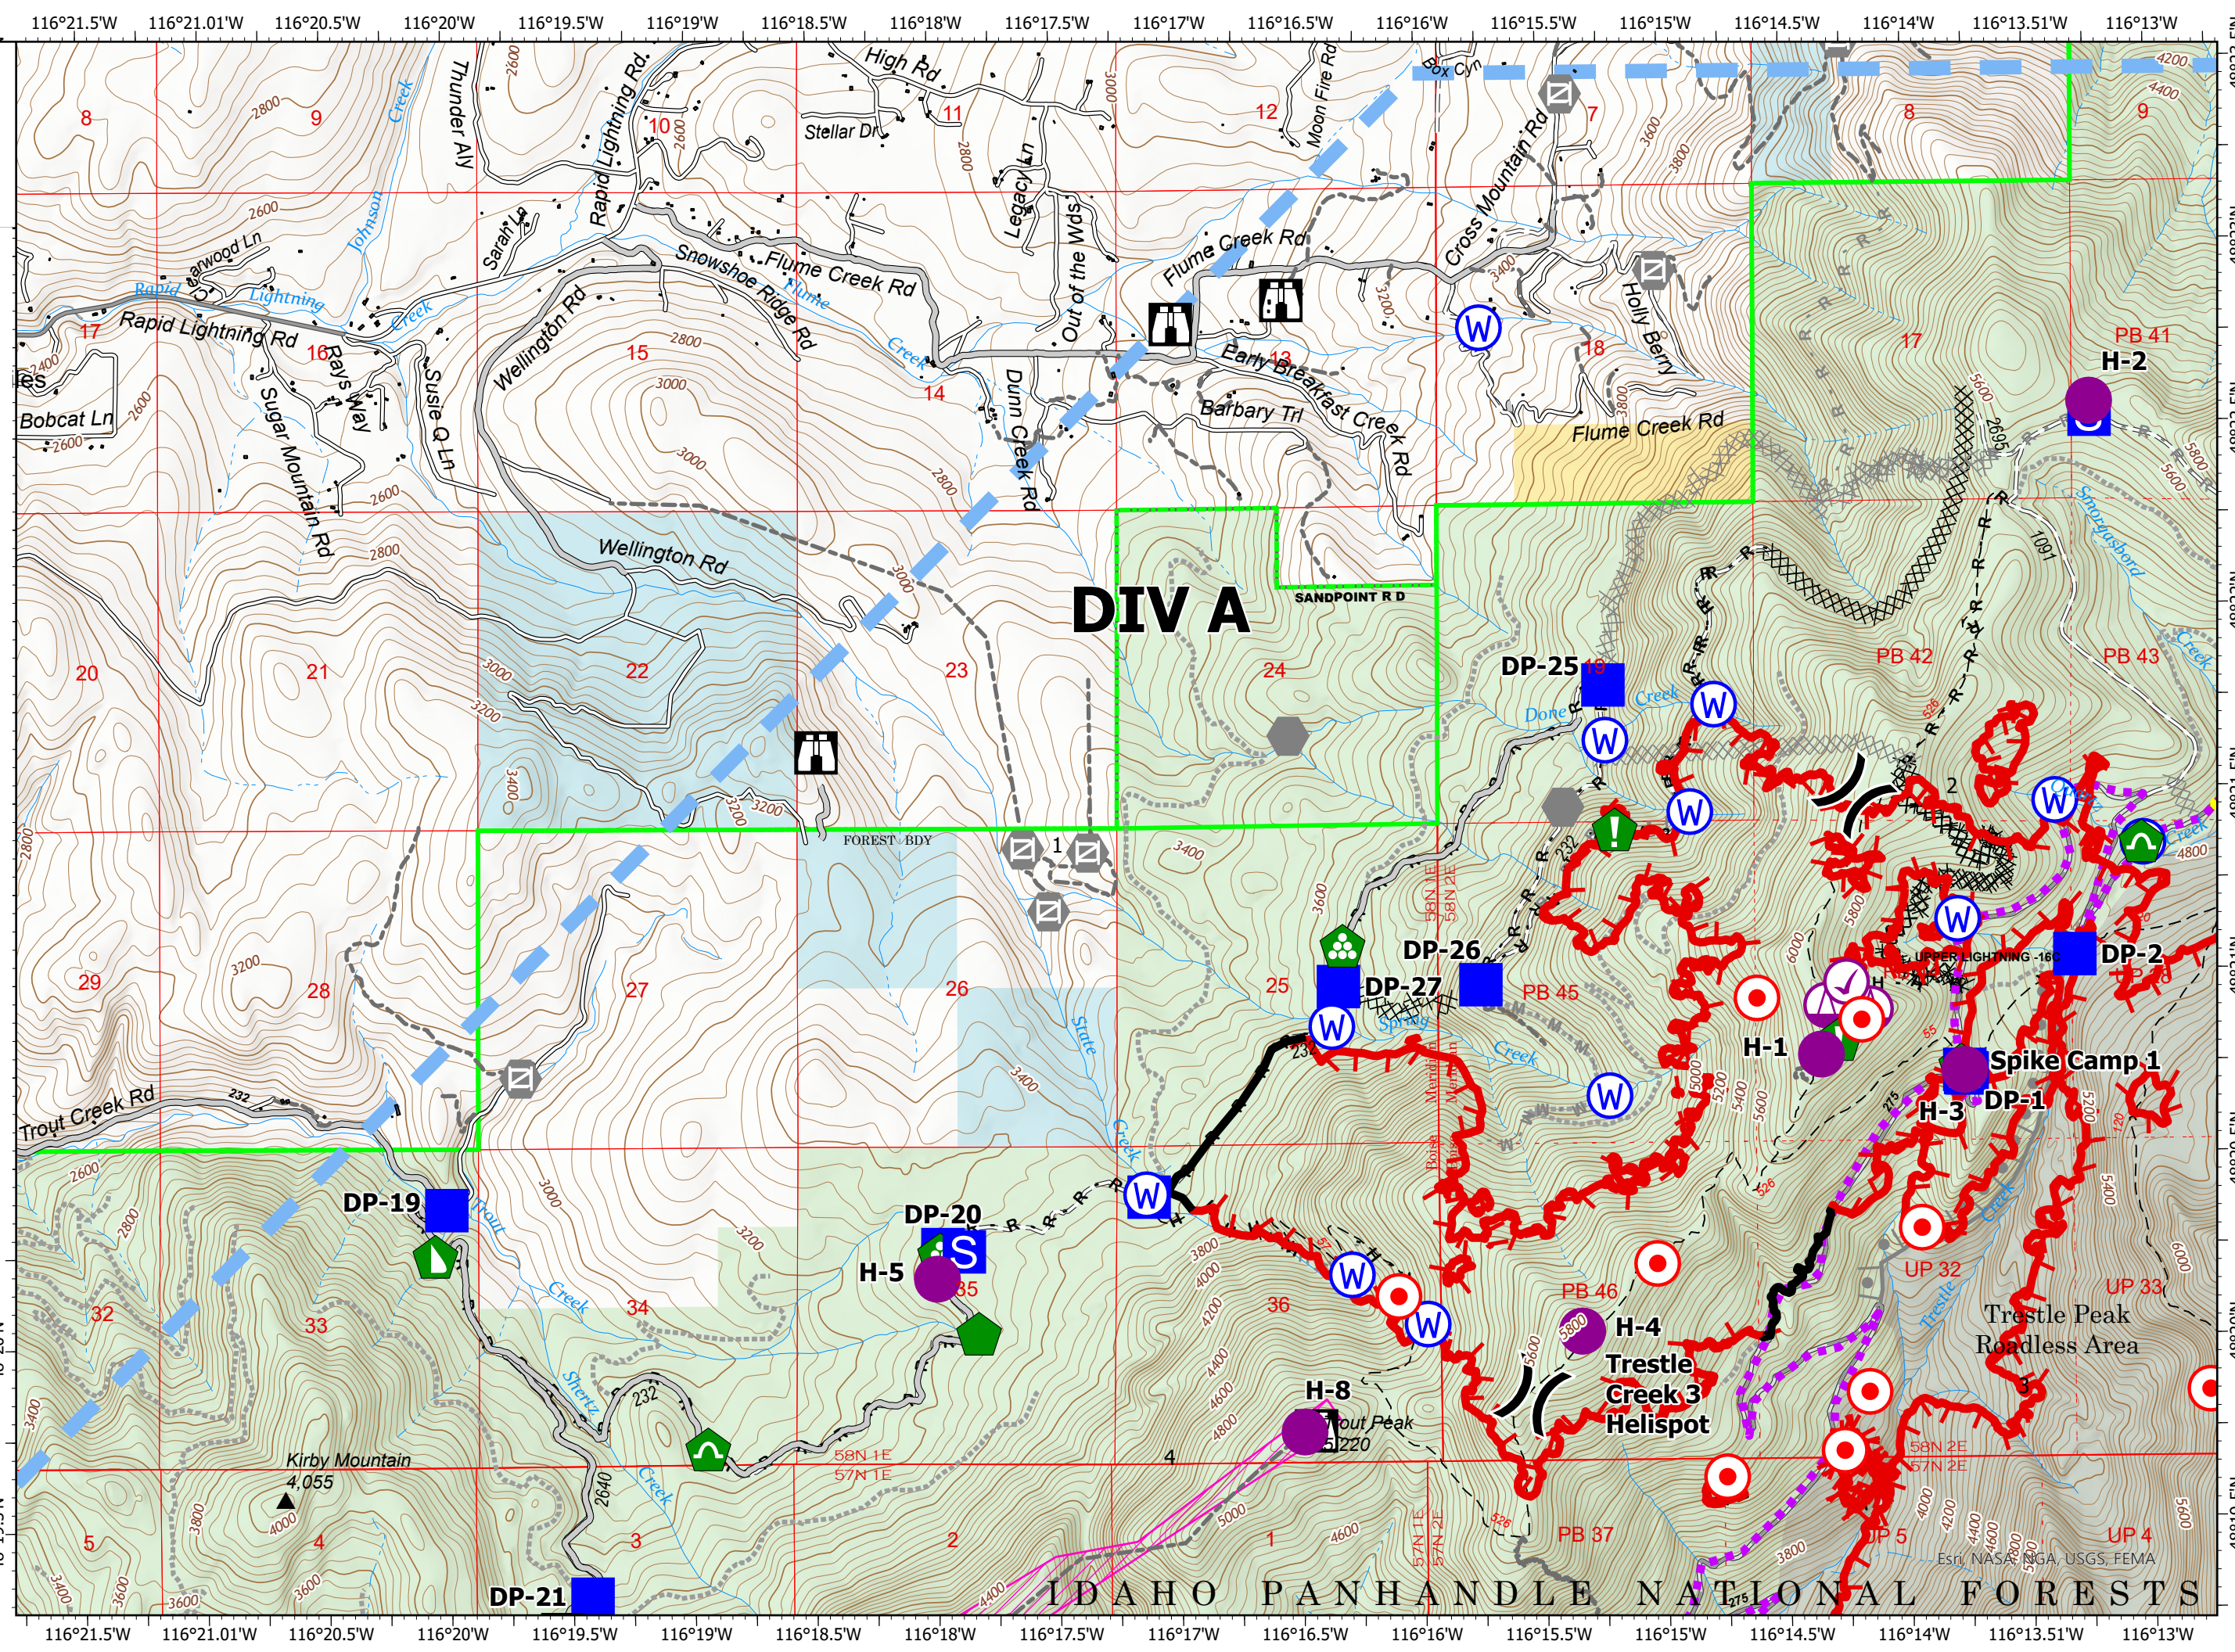

Operations

Trestle Creek Complex
IDIPF-000452
08/20/2021 Day

6180 acres at 08/18/2021 2005

Event Point

Air Operations

- Check Point
- Helispot
- Sling Site

Assignment Breaks

- Division Break

Logistics

- Drop Point
- Camp
- Staging Area

Operations

- Lookout

Fire

- Hot Spot - Spot Fire

Reference

- Other
- Gate

Repair

- Resource Location
- Repair Point
- Landing or Log Deck
- Dozer Push
- Culvert
- Clean Up Area

Water

- Water Source
- Completed Dozer Line
- Completed Hand Line
- Completed Road as Line
- Planned Burnout
- Planned Dozer Line
- Planned Hand Line
- Planned Mixed Construction Line
- Planned Road as Line
- Access or Improved Road
- Highlighted Feature
- Other
- Route
- Temporary Flight Restriction
- Fire Edge
- Contained Line

capplestein
8/20/2021 0531
Acres from IR + GPS
North American 1983 Datum.

DIV A

Trestle Peak
Roadless Area

IDAHO PANHANDLE NATIONAL FORESTS