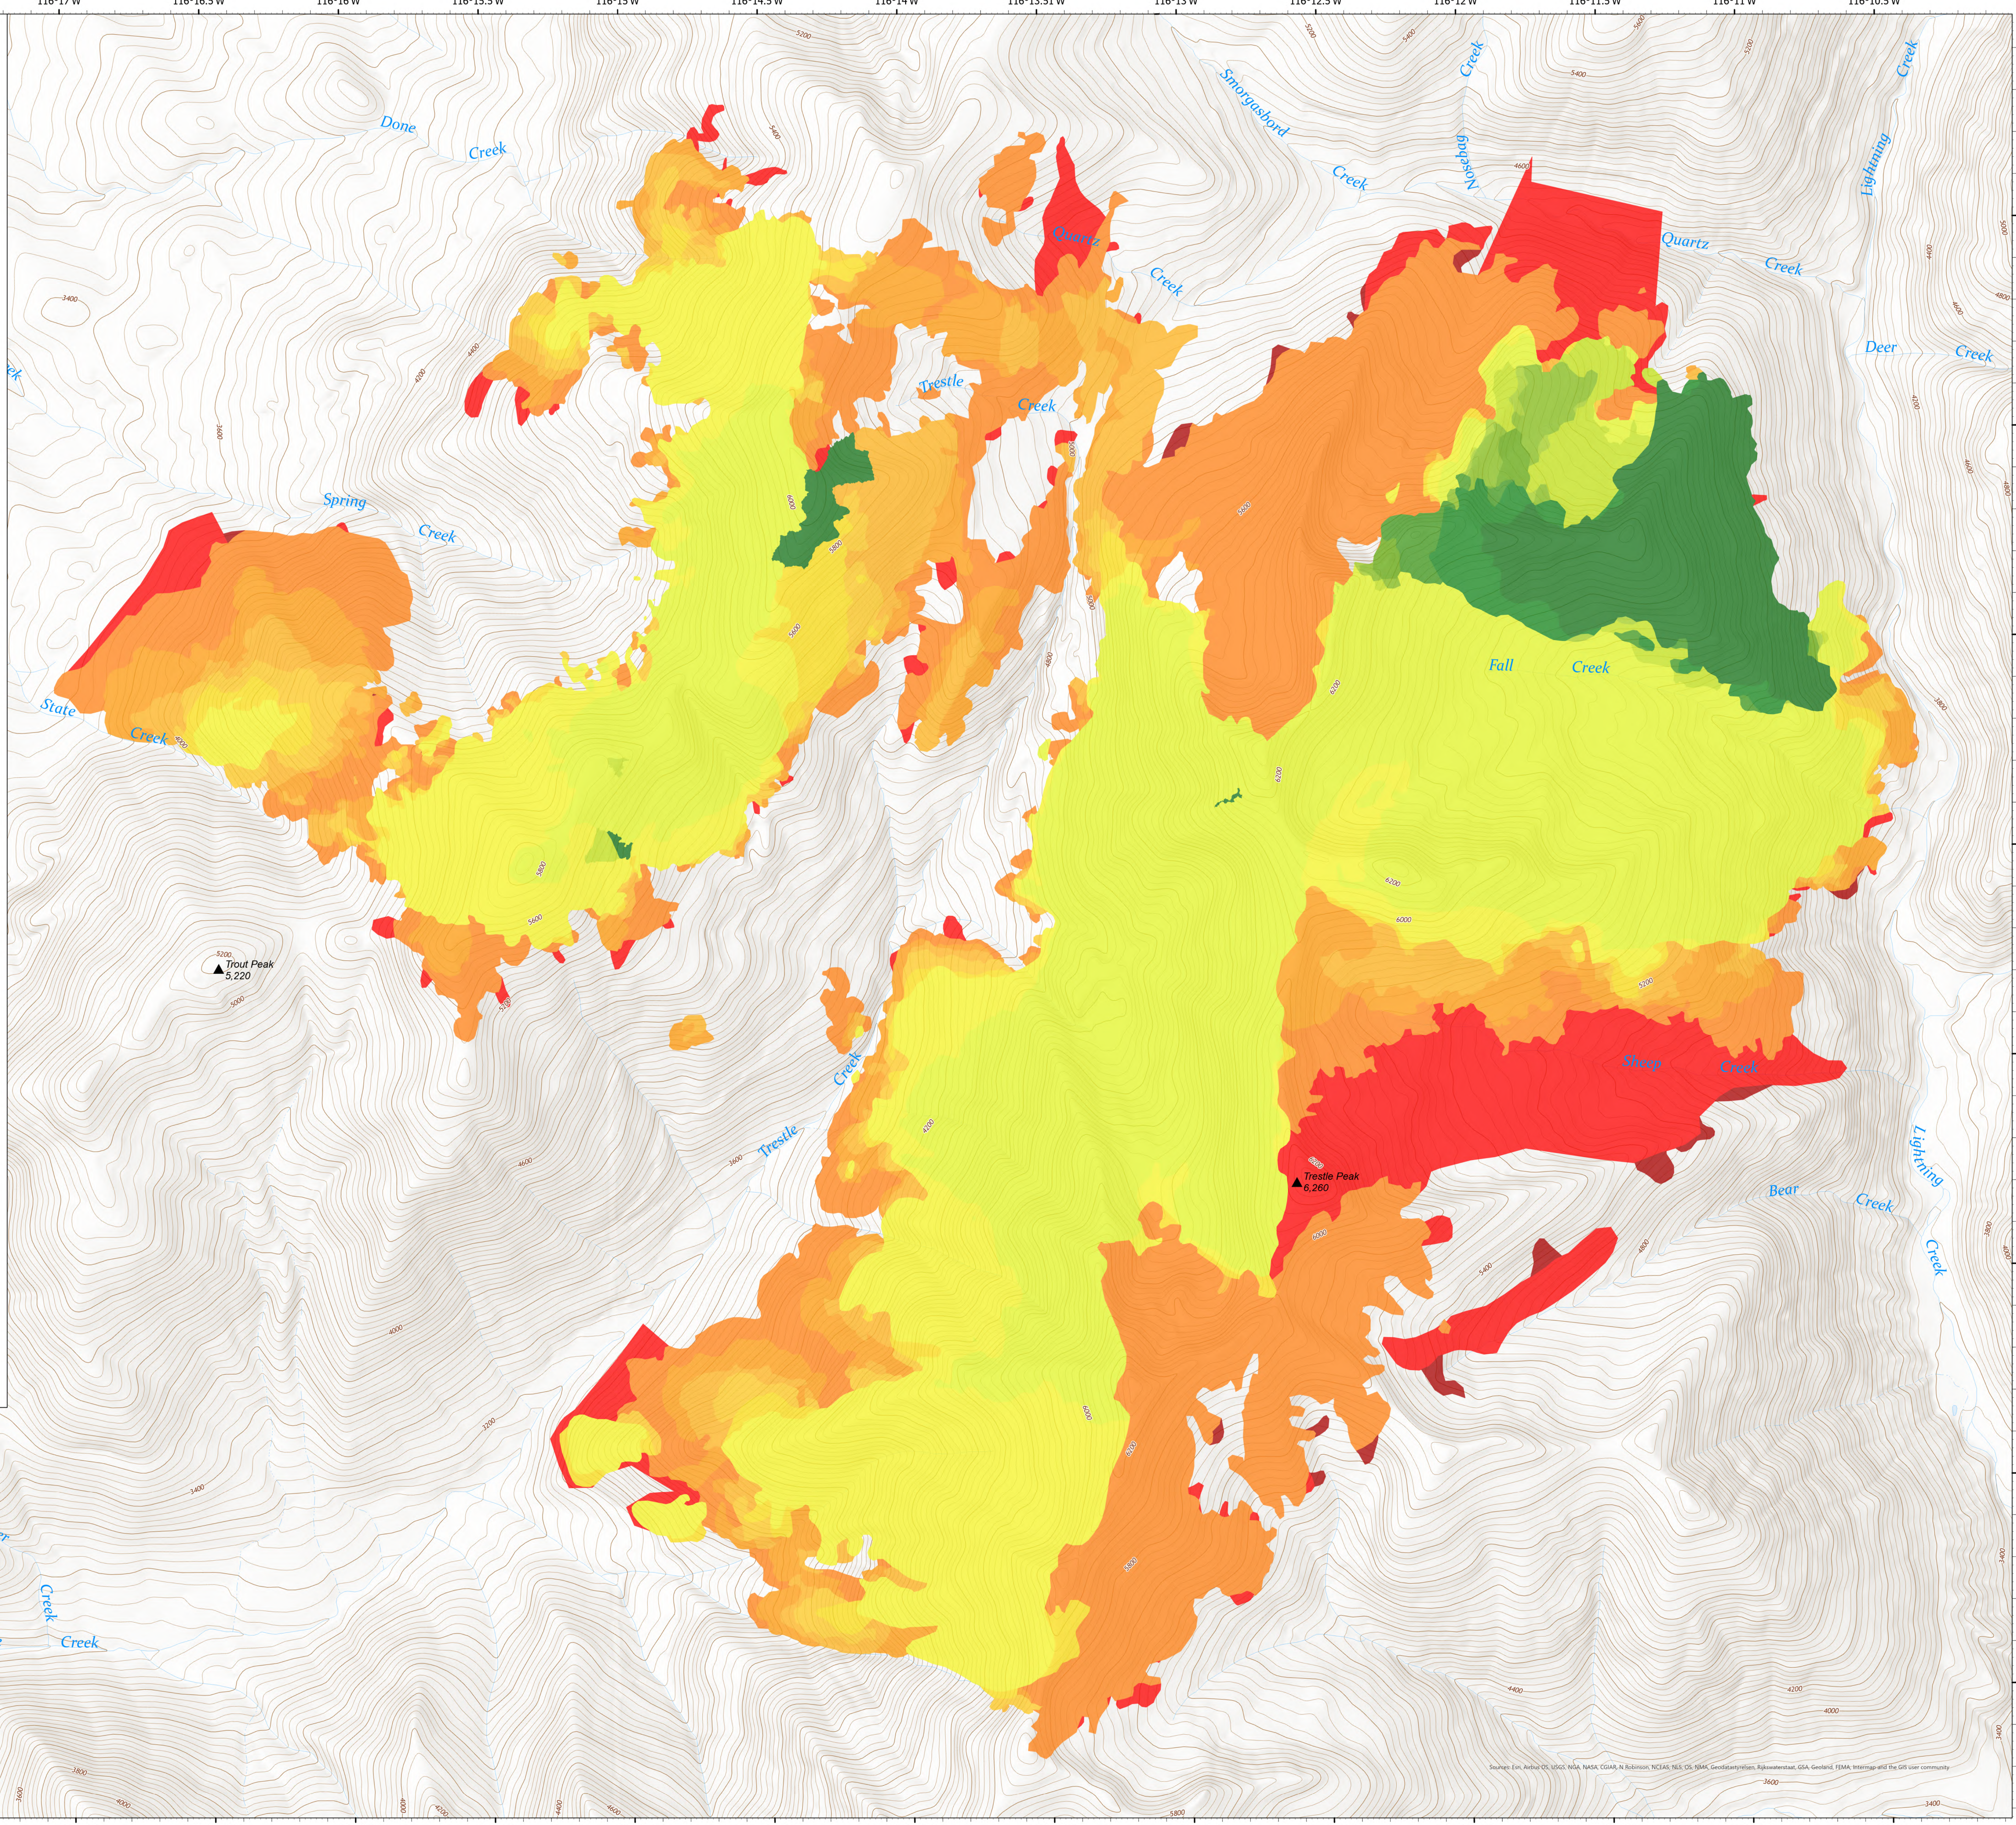

Progression

Trestle Creek Complex

IDIPF-000452

08/25/2021

Date Growth Acres Total

Date	Growth Acres	Total
Jul 14	286	286
Jul 15	51	338
Jul 17	20	358
Jul 18	12	371
Jul 20	31	402
Jul 21	6	408
Jul 27	71	479
Jul 31	1883	2362
Aug 01	1062	3424
Aug 05	161	3586
Aug 08	149	3735
Aug 11	345	4080
Aug 13	474	4554
Aug 16	1497	6050
Aug 23	550	6600
Aug 24	25	6620

8/25/2021 1751
Acres from IR 8/24/2021 @ 2259 PDT
North American 1983 Datum, LatLong Grid