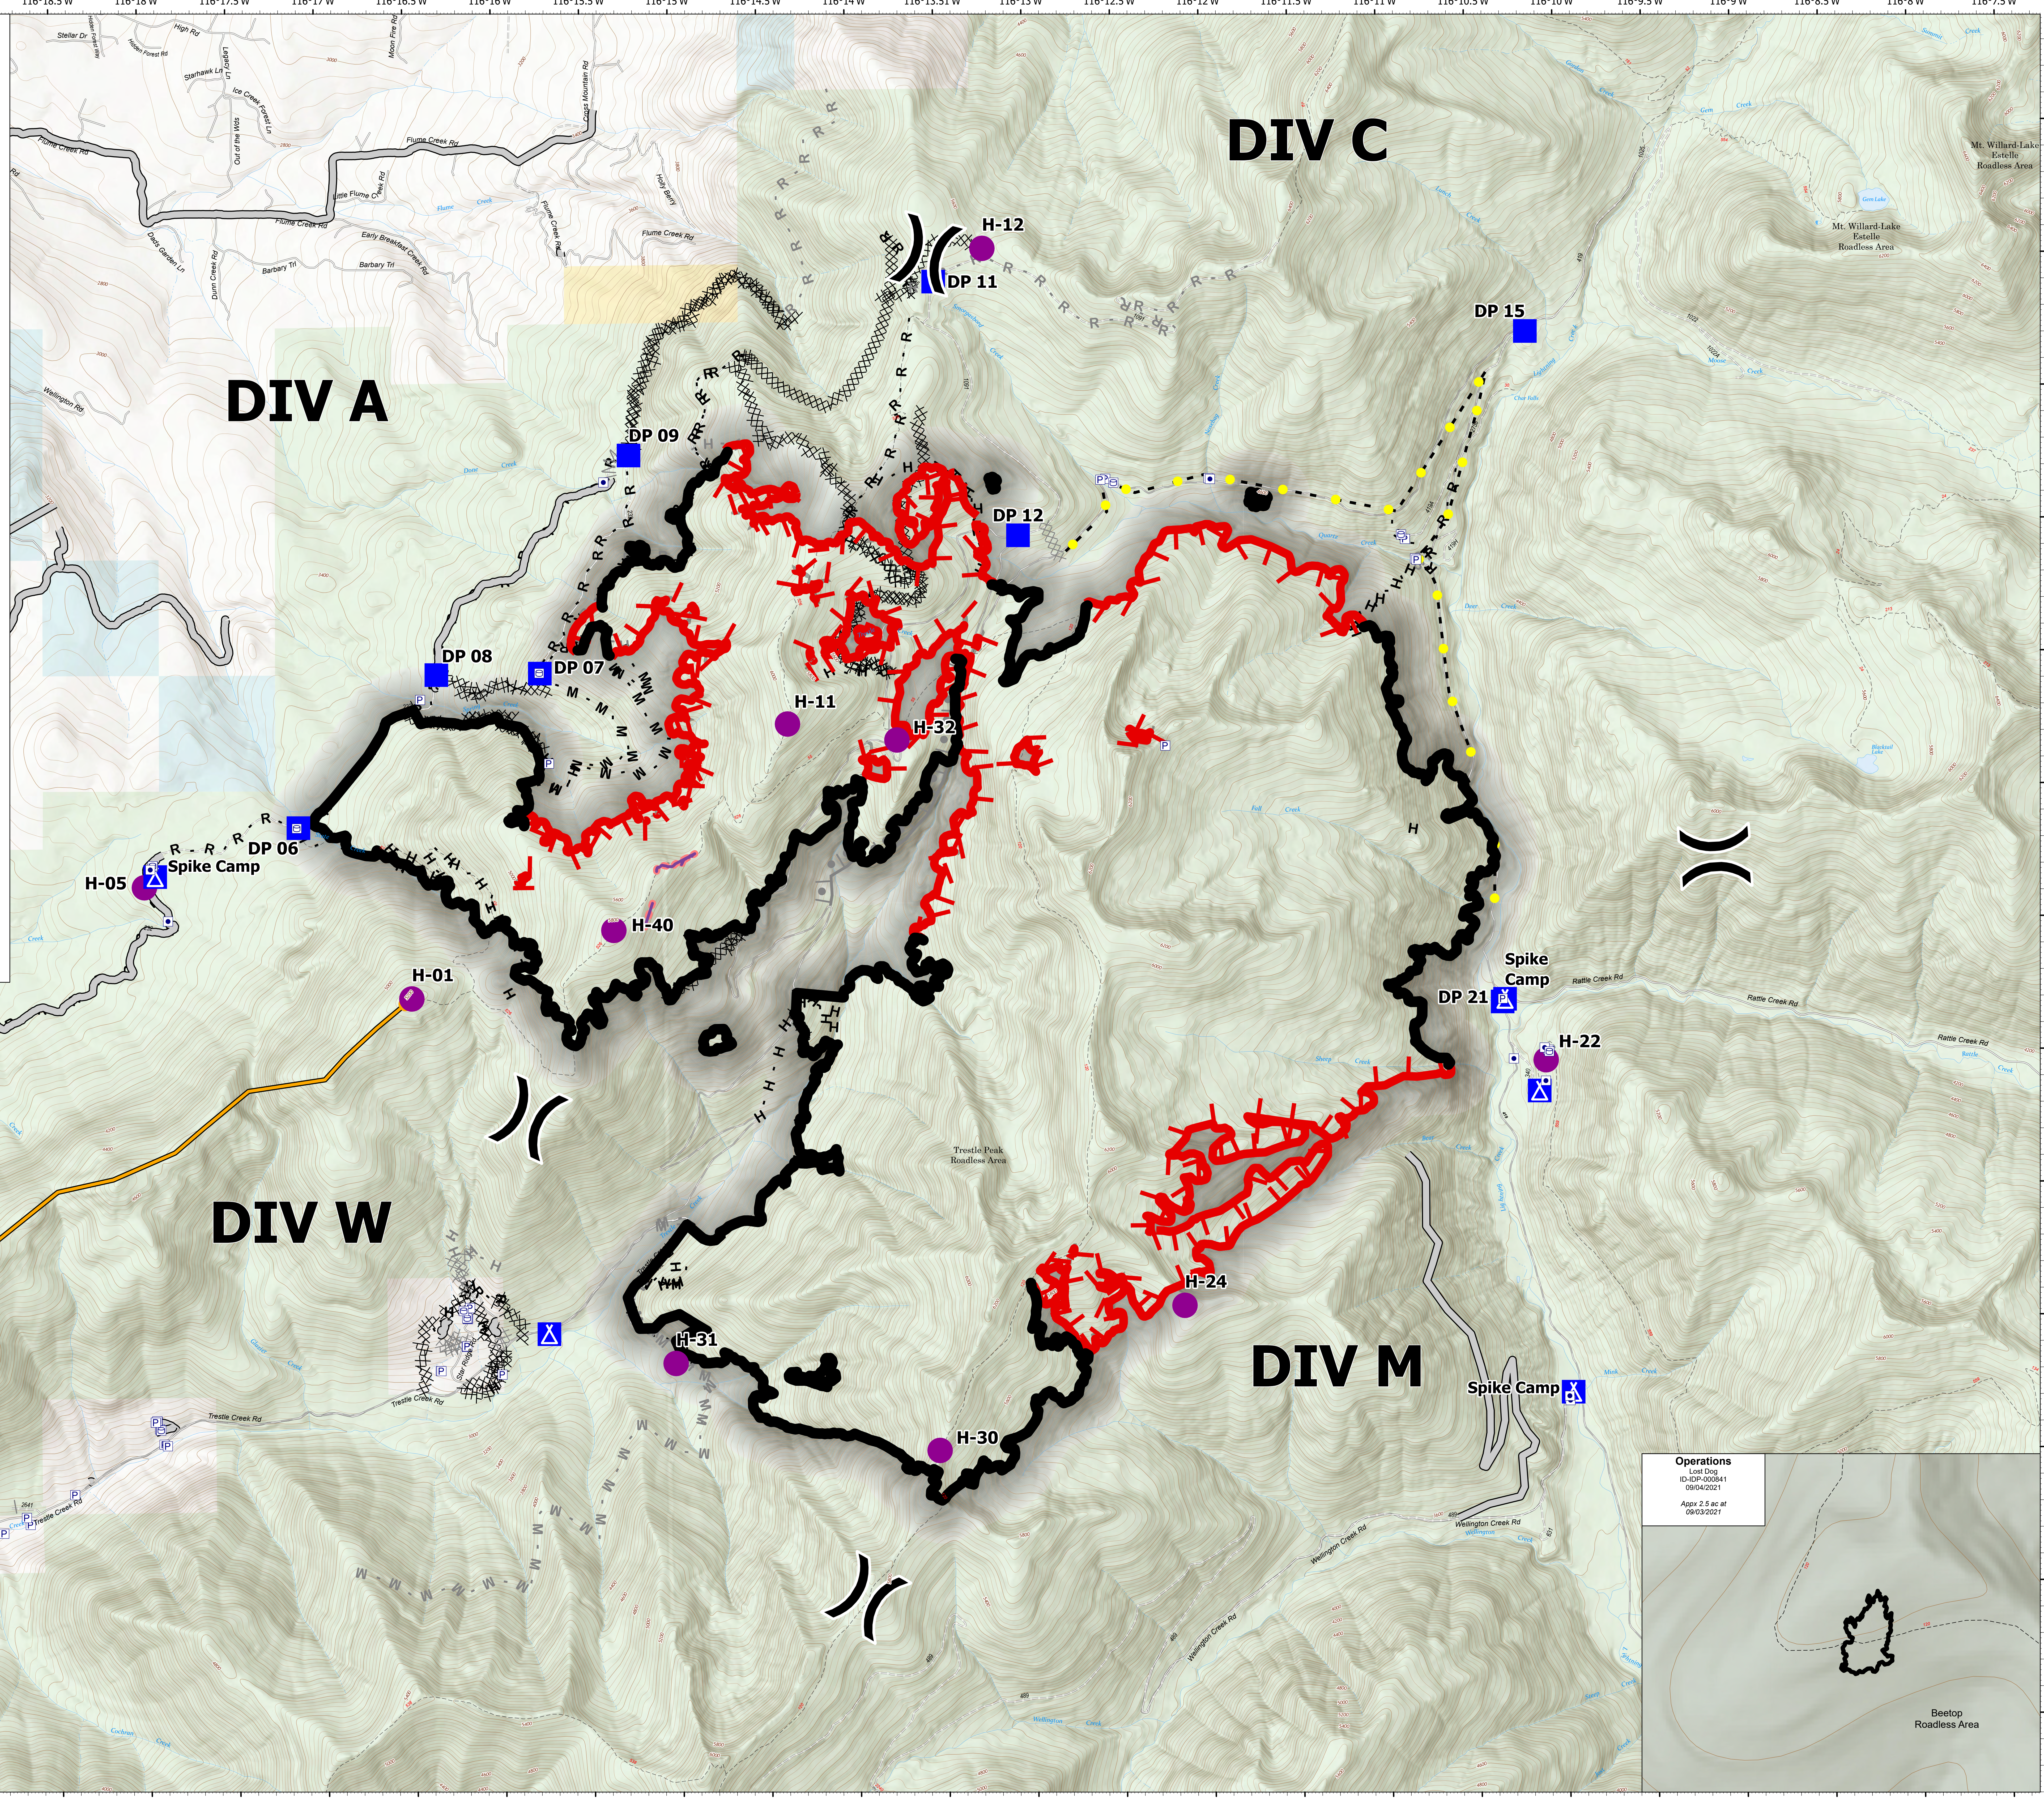

Briefing

Trestle Creek Complex
IDIPF-000452
6641 acres
09/04/2021 Day

Mixed Method Acres 9/03/2021 @ 1330

- Helispot
- ✕ Division Break
- Drop Point
- Ⓜ Camp
- Ⓜ Fire Station
- Ⓜ Completed Dozer Line
- Ⓜ Completed Fuel Break
- Ⓜ Completed Hand Line
- Ⓜ Completed Mixed Construction Line
- Ⓜ Completed Road as Line
- Ⓜ Planned Burnout
- Ⓜ Planned Dozer Line
- Ⓜ Planned Fuel Break
- Ⓜ Planned Hand Line
- Ⓜ Planned Mixed Construction Line
- Ⓜ Planned Road as Line
- Ⓜ Planned Secondary Line
- Ⓜ Planned Fuel Break
- Ⓜ Management Action Point
- Ⓜ Retardant Drop
- Ⓜ Fire Edge
- Ⓜ Contained Line
- Ⓜ Other Property
- Ⓜ Pump
- Ⓜ Water Tank

9/3/2021 1952
Mixed Method Acres 9/03/2021 @ 1330 PDT
North American 1983 Datum, LatLong Grid

Operations
Lost Dog
ID:DP-000841
09/04/2021
Appx 2.5 ac at
09/03/2021