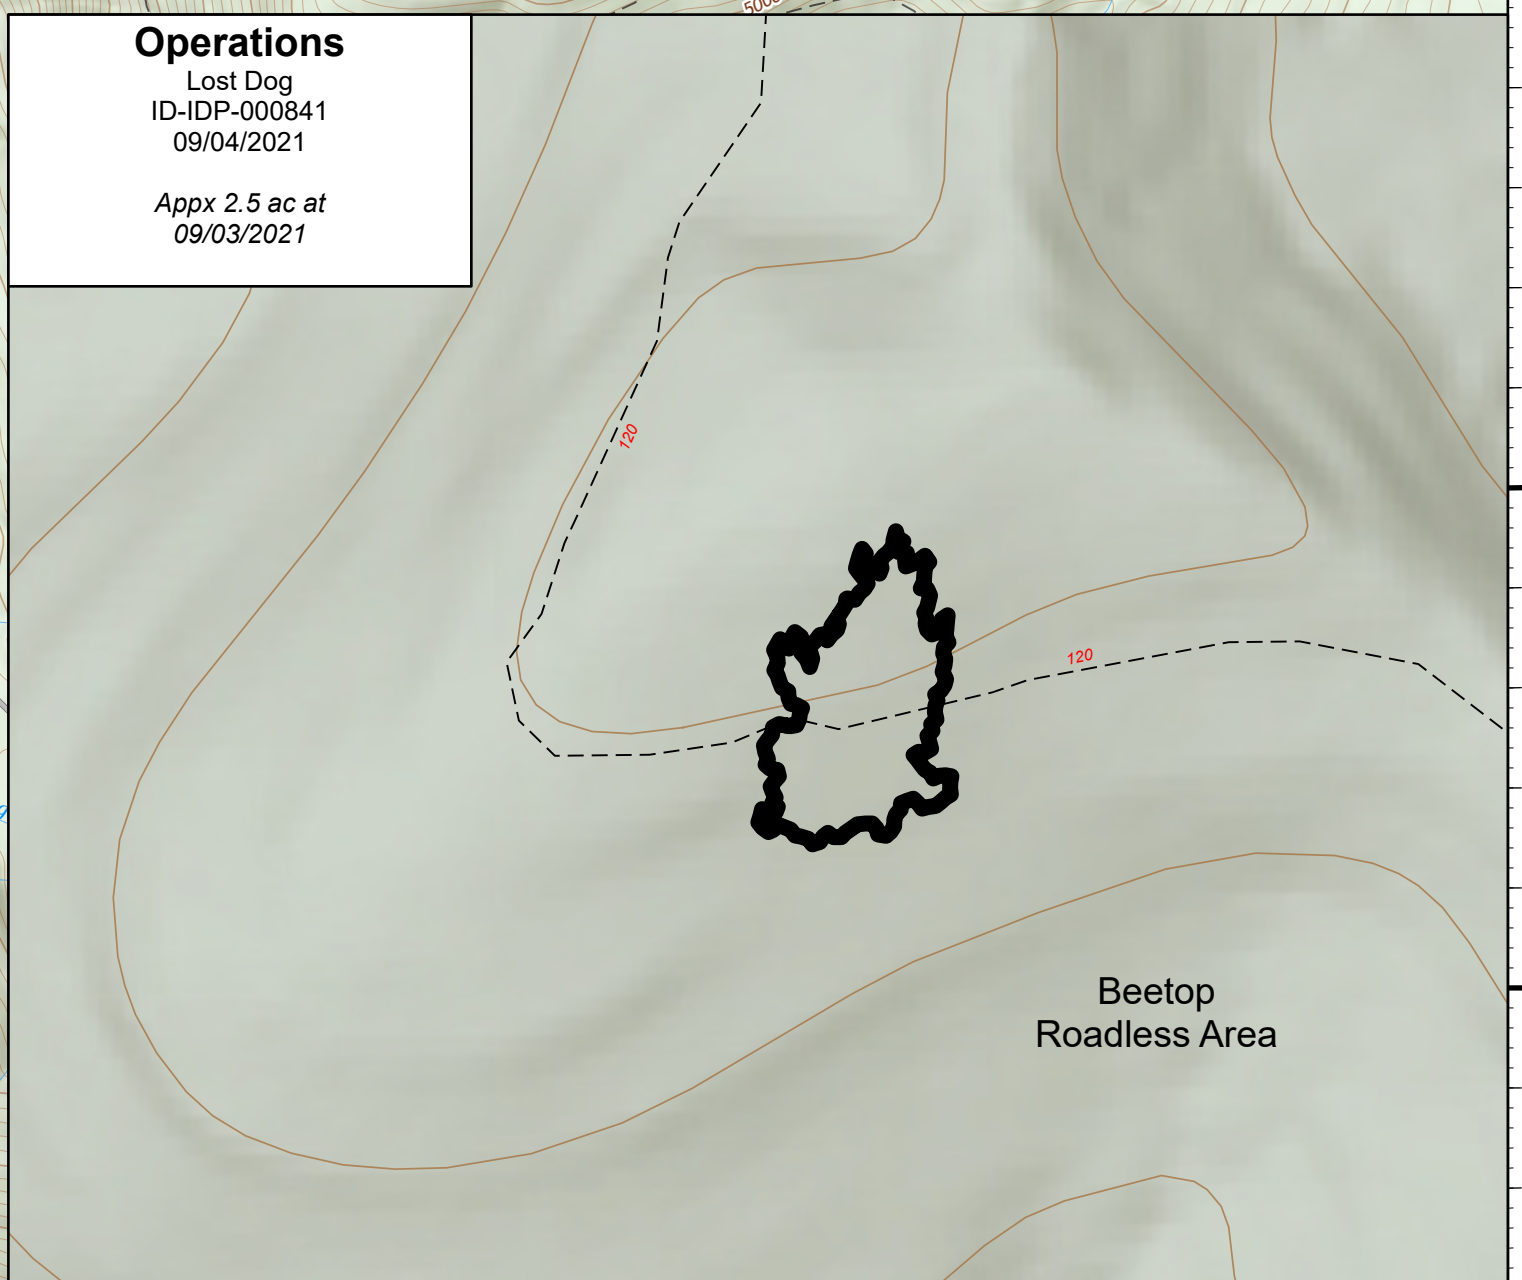

Briefing

Trestle Creek Complex
IDIPF-000452
6641 acres
09/04/2021 Day

Mixed Method Acres 9/03/2021 @ 1330

- Helispot
- ✕ Division Break
- Drop Point
- Ⓜ Camp
- Ⓜ Fire Station
- Ⓜ Completed Dozer Line
- Ⓜ Completed Fuel Break
- Ⓜ Completed Hand Line
- Ⓜ Completed Mixed Construction Line
- Ⓜ Completed Road as Line
- Ⓜ Planned Burnout
- Ⓜ Planned Dozer Line
- Ⓜ Planned Fuel Break
- Ⓜ Planned Hand Line
- Ⓜ Planned Mixed Construction Line
- Ⓜ Planned Road as Line
- Ⓜ Planned Secondary Line
- Ⓜ Planned Fuel Break
- Ⓜ Management Action Point
- Ⓜ Retardant Drop
- Ⓜ Fire Edge
- Ⓜ Contained Line
- Ⓜ Other Property
- Ⓜ Pump
- Ⓜ Water Tank

9/3/2021 1952
Mixed Method Acres 9/03/2021 @ 1330 PDT
North American 1983 Datum, LatLong Grid

Operations
Lost Dog
ID:DP-000841
09/04/2021
Appx 2.5 ac at
09/03/2021